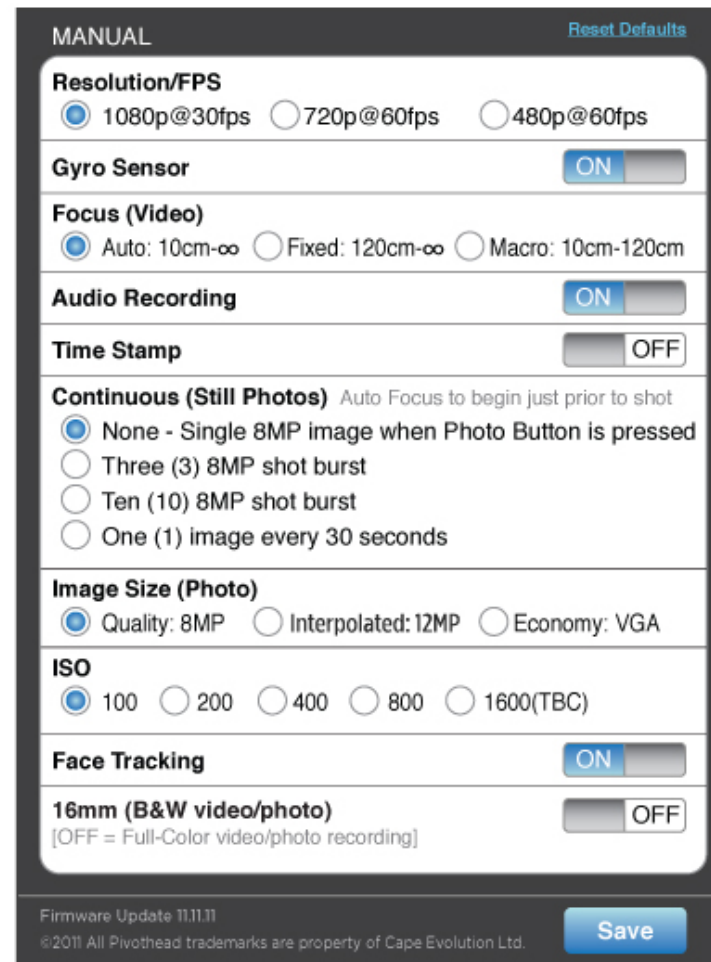

#### **Become a PIVOTHEAD!**

Upload video and photos to your favorite sites, or share with friends and family

**HDHF™**

[high-definition] [hands-free]

SHARE YOUR PIVOTHEAD VIDEOS ANYWHERE!

## Pivothead Control Settings Adjust Video & Camera Settings with your phone

Pre-Set Modes

Manual Control Settings