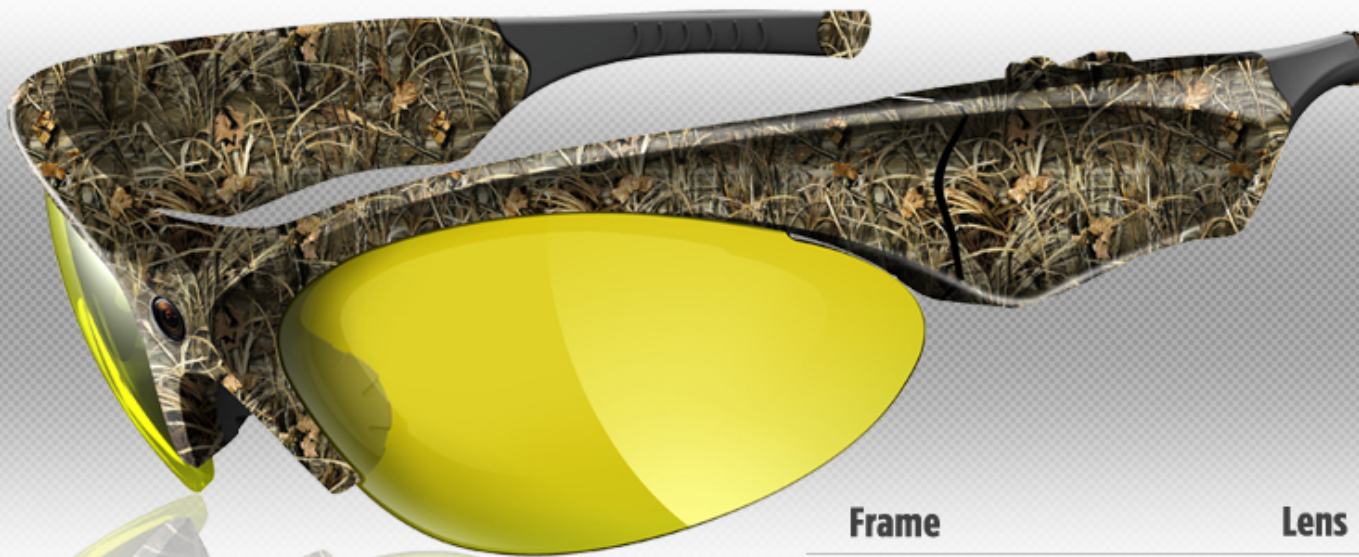

RECON RGR C03

Frame

Realtree® Max-4™
Grilamid® TR90™
Adjustable Nose Pads
165x75x52mm (folded)
50g

Lens

Interchangeable Polycarbonate
100% UV A/B/C Blocking
Anti-Scratch, Hydrophobic Coatings
Curvature 8
Impact Resistance ANSI Z87.1

INTERCHANGEABLE LENSES
GRAY/YELLOW/CLEAR