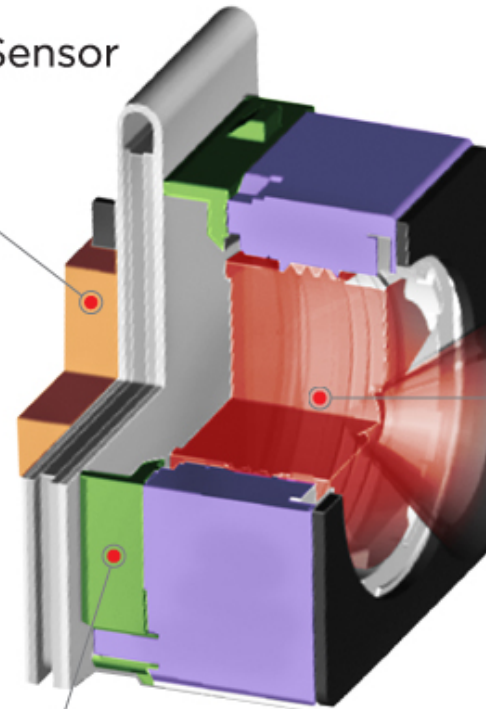

## Pivothead Control Settings Adjust Video & Camera Settings with your phone

Pre-Set Modes

Manual Control Settings

### Camera Optics & Stabilization Technology

---

- Panasonic™ Gyroscope Optical Image Sensor  
(superior image stabilization technology)

- 4-Element  
Largen™  
Glass Camera  
Lens

- 8MP Sony CMOS Image Sensor  
(same as iPhone4S)