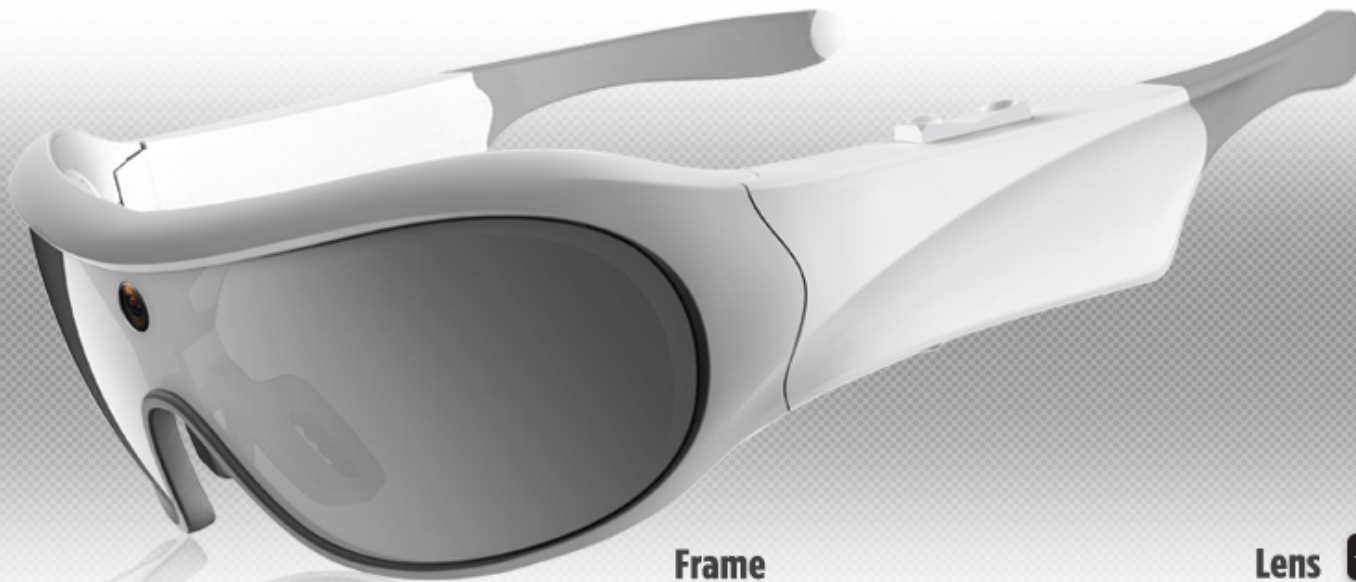

AURORA WH18

Frame

White Rubber Armored Grilamid® TR90™
TPE Temple Inserts
Adjustable Rubberized Nose Pads
165x75x52mm (folded)
45g

Lens

Smoke Gray Polycarbonate
100% UV A/B/C Blocking
Anti-Scratch, Hydrophobic Coatings
Mask Lens
Curvature 6
Impact Resistance ANSI Z80.3