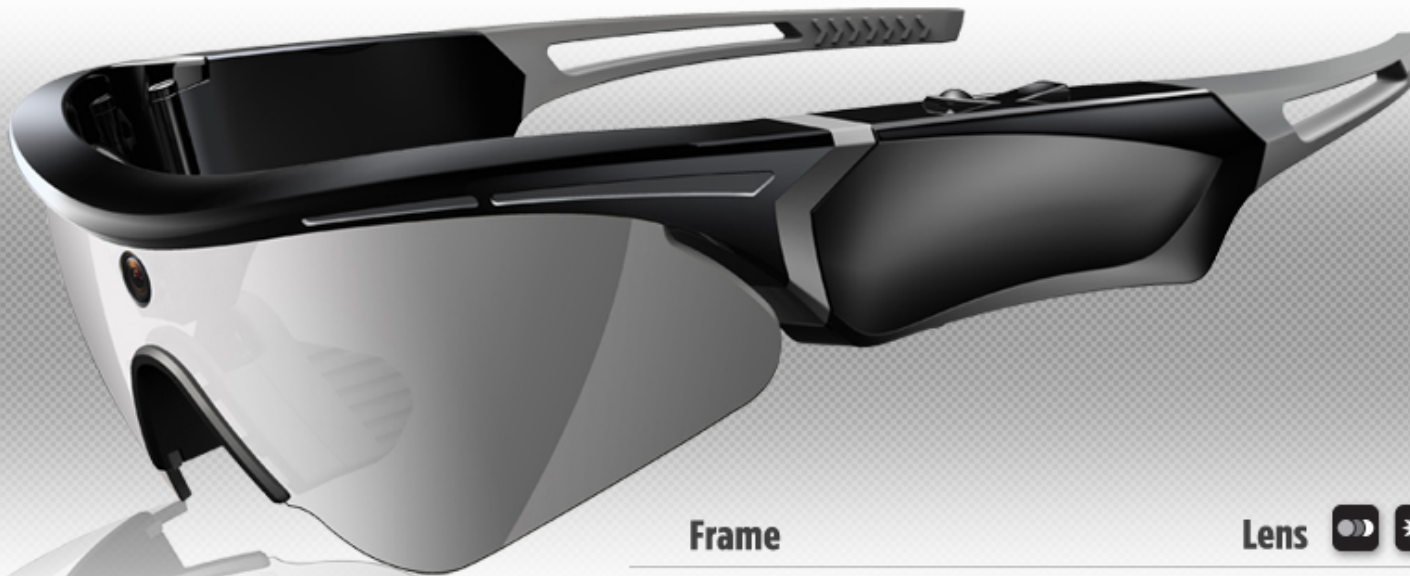

MOAB GR10

Frame

Black Glossy Grilamid® TR90™
TPE Temple Inserts
Adjustable Rubberized Nose Pads
165x75x52mm (folded)
45g

Lens

Interchangeable Polycarbonate
100% UV A/B/C Blocking
Anti-Scratch, Hydrophobic Coatings
Curvature 6
Impact Resistance ANSI Z80.3