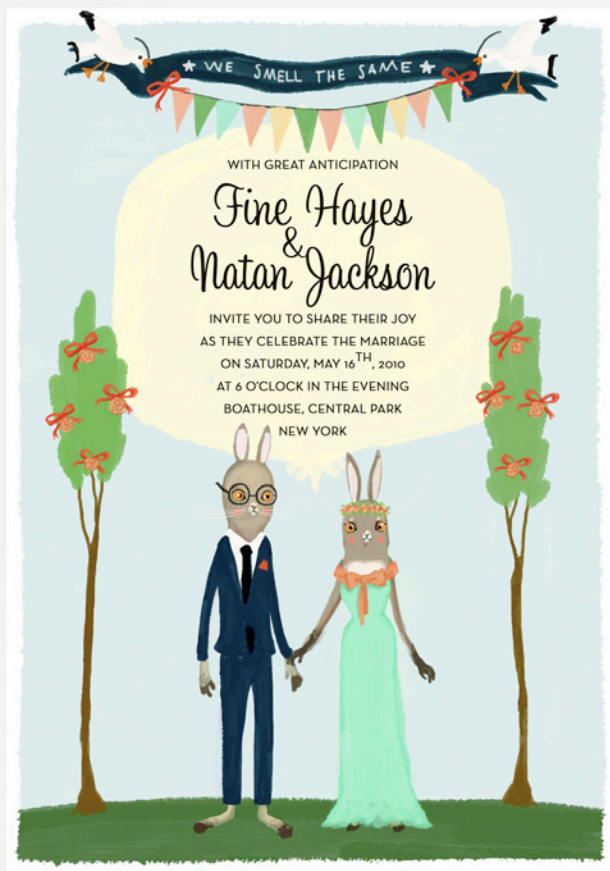

SHHH MY DARLING | *Wedding stationery*

---

2012 COLLECTION

---

[www.shhhmydarling.com](http://www.shhhmydarling.com)  
[shhhmydarling@hotmail.com](mailto:shhhmydarling@hotmail.com)

© 2012 SHHH MY DARLING, all rights reserved.