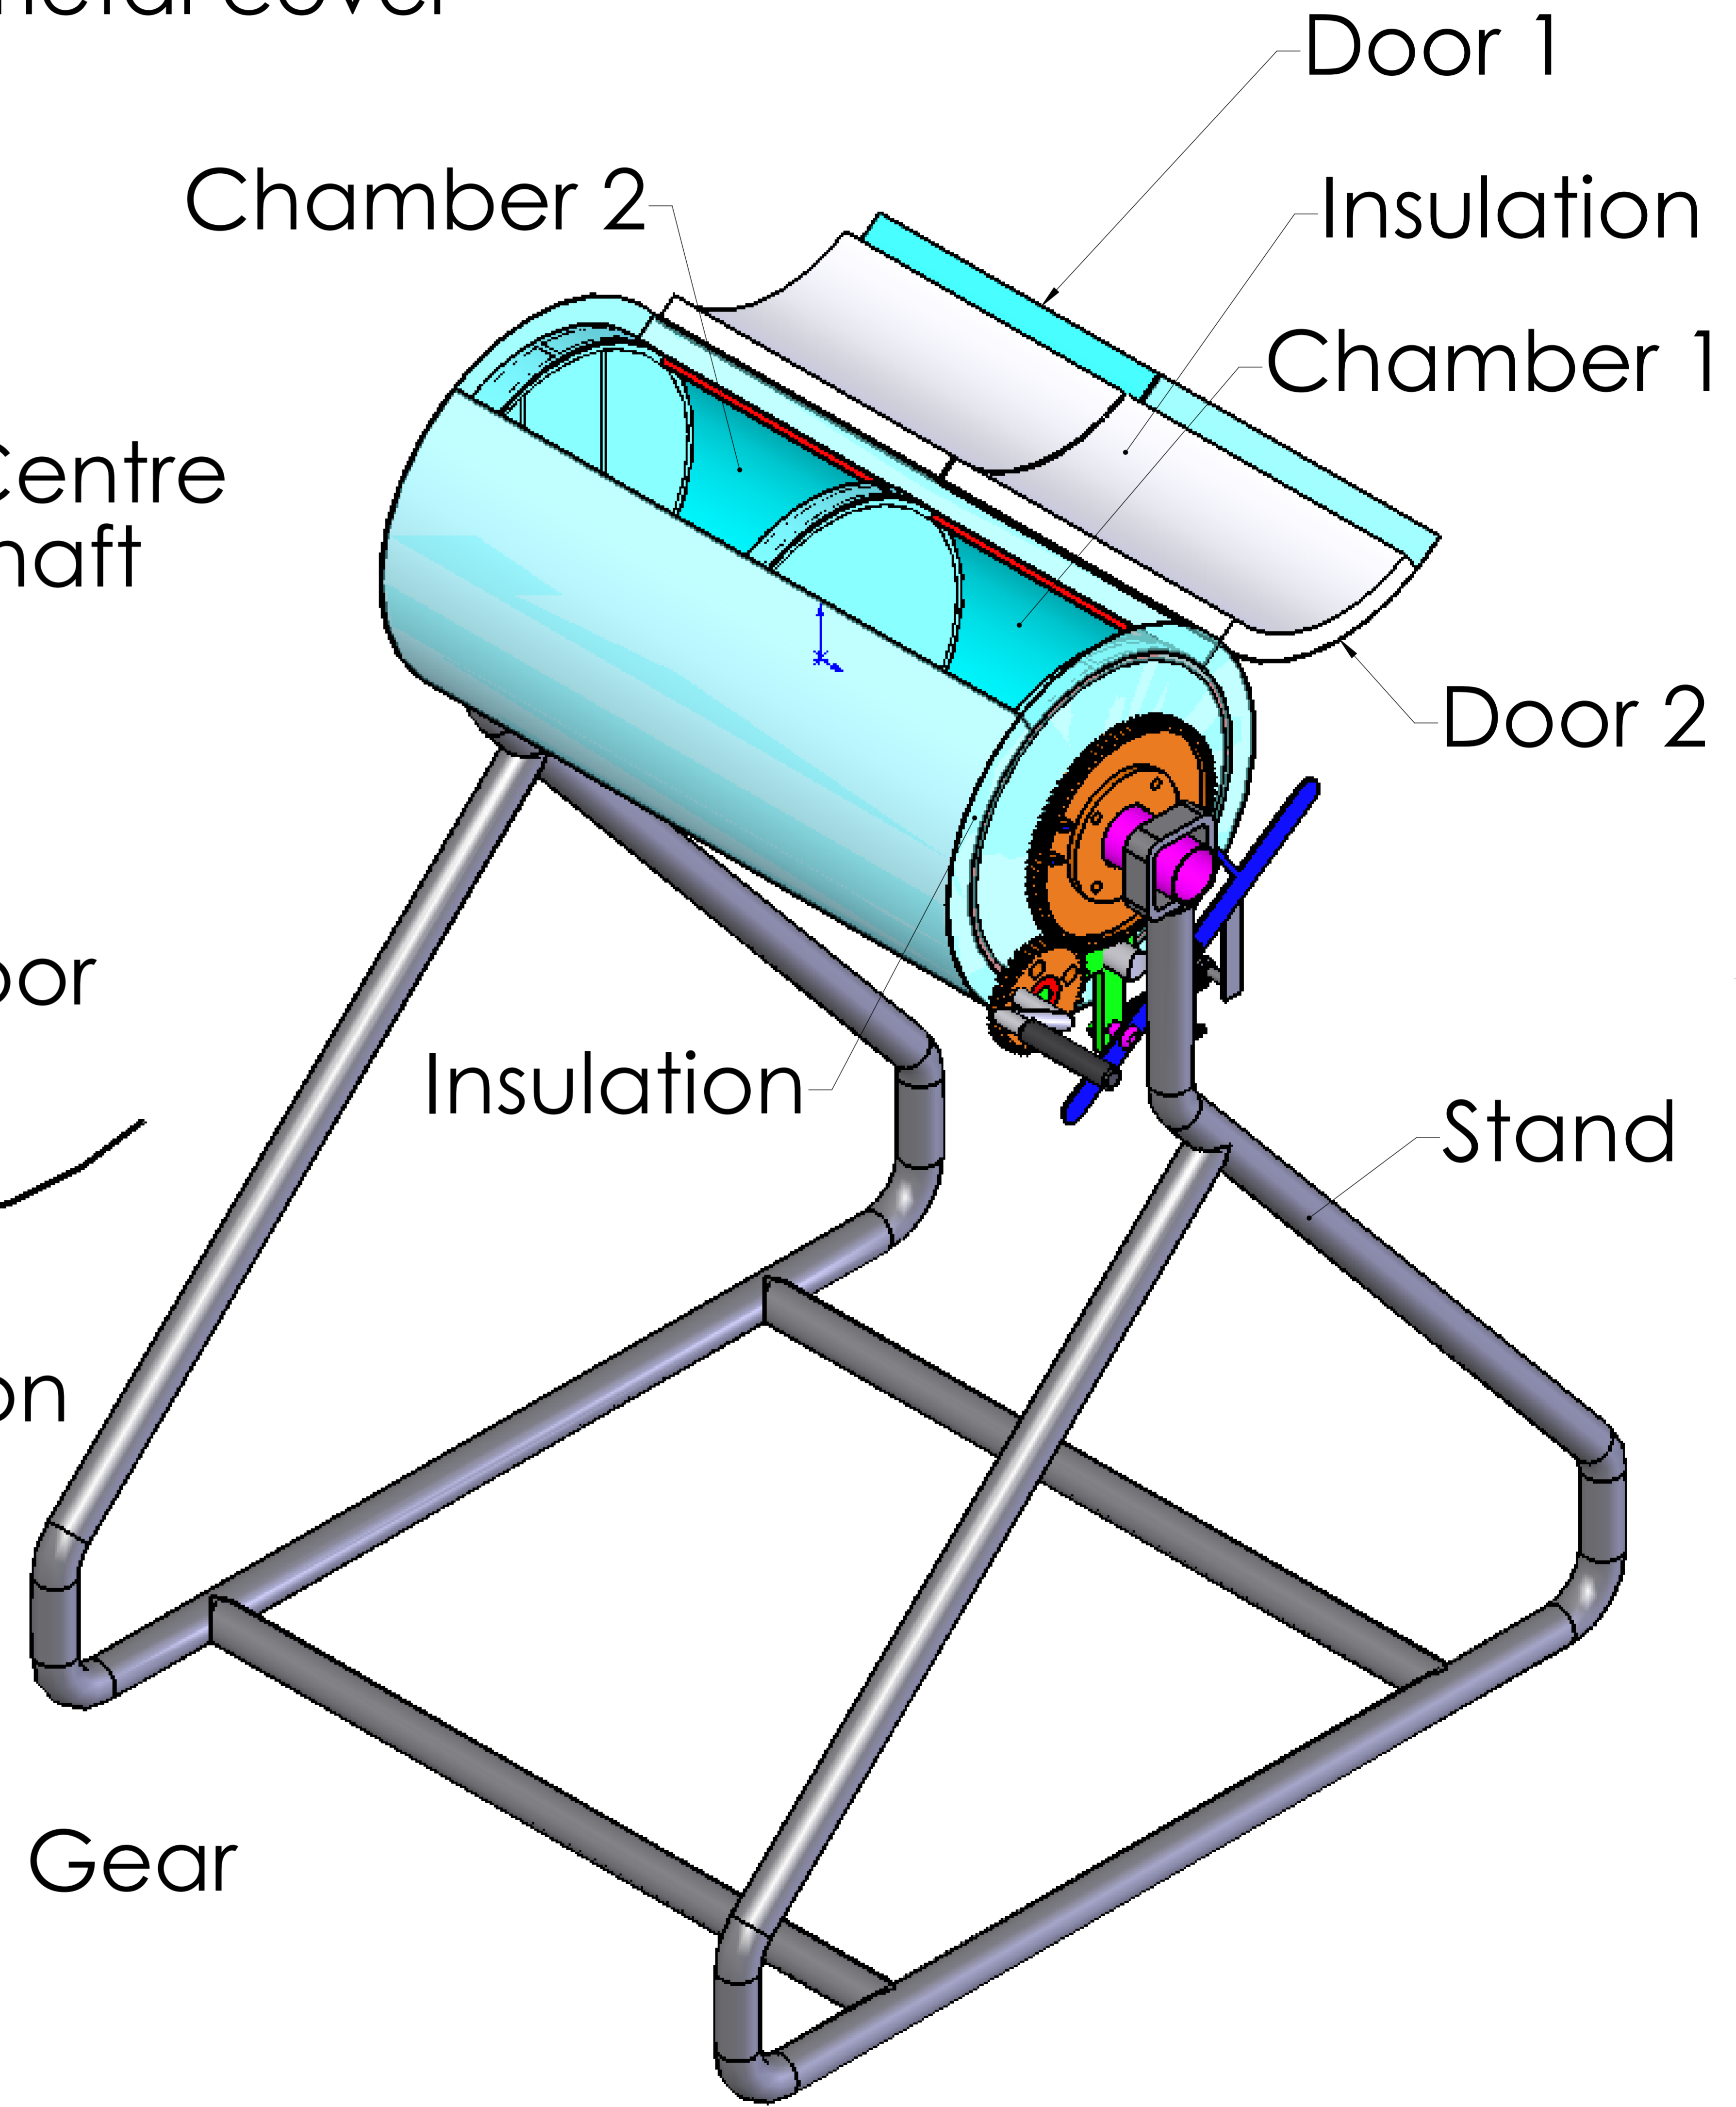

2BIN COMPOSTER

Front View

Top View

Isometric View

Detailed View

Side View

GEAR RATIO 2.25:1

Kalki Technologies

NO.	DESCRIPTION	QUANTITY	DATE	REVISION

composter details A0