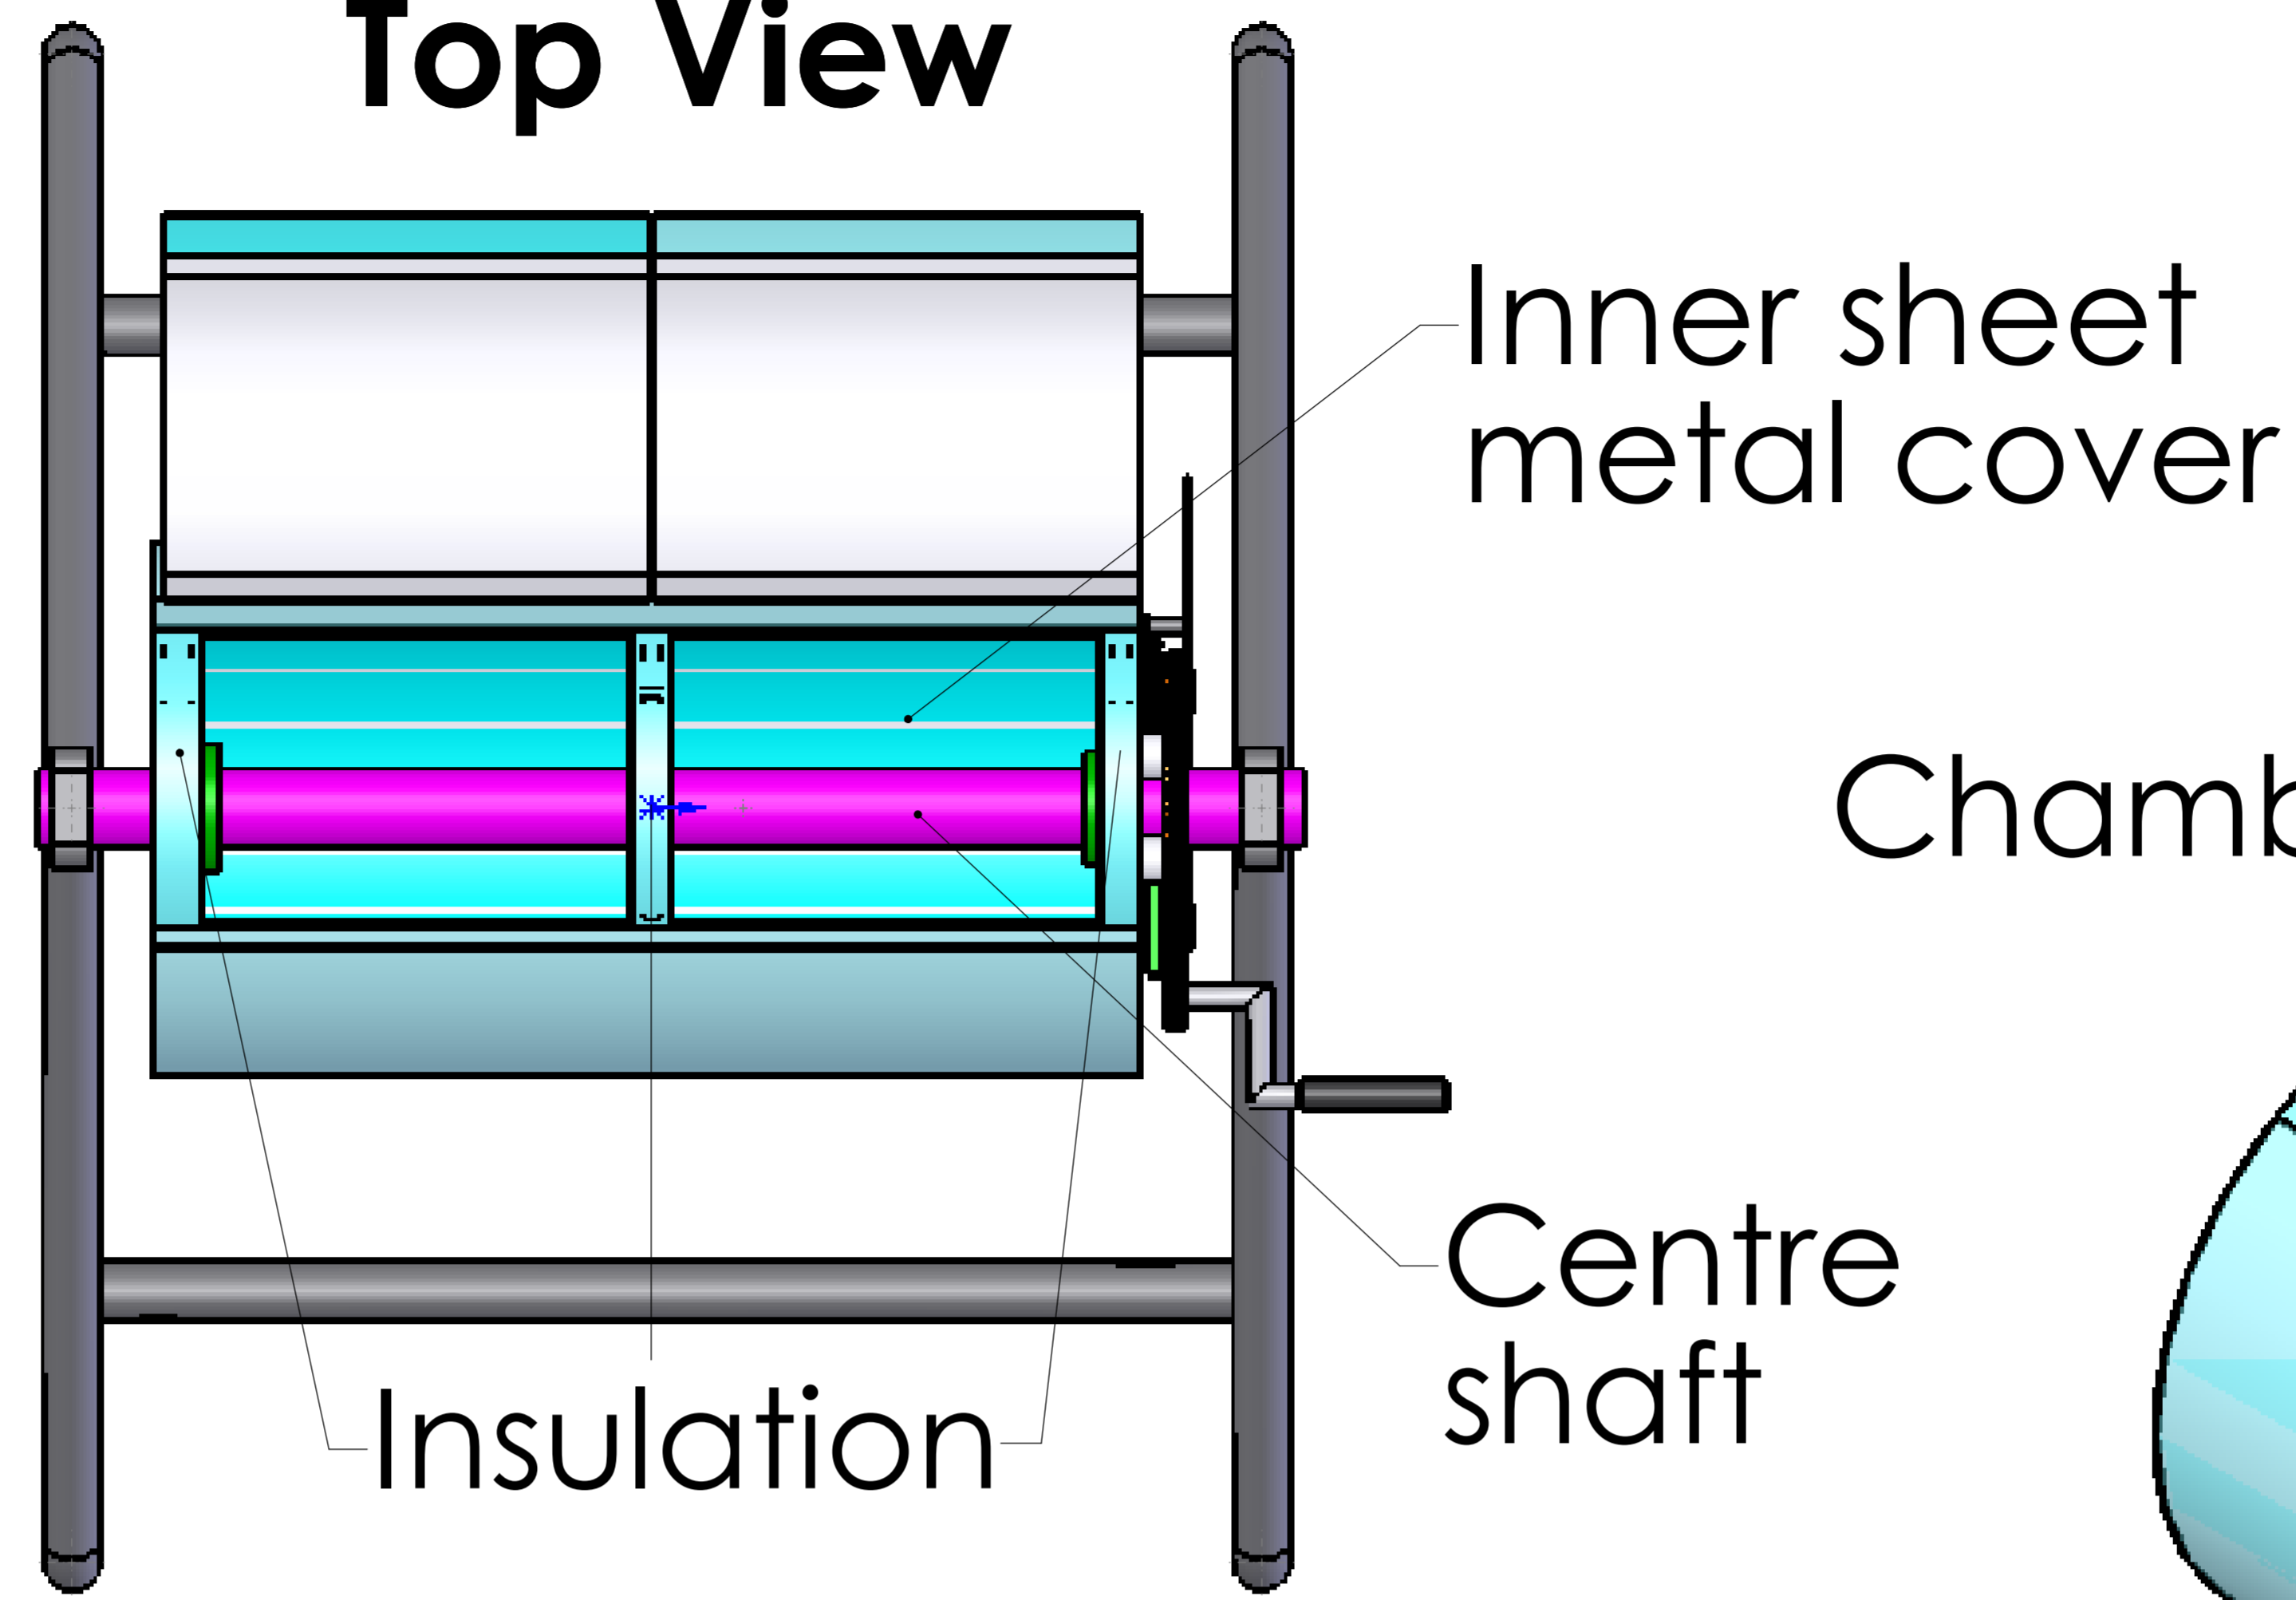

2BIN COMPOSTER

Front View

Top View

Isometric View

Detailed View

Side View

GEAR RATIO 2.25:1

Kalki Technologies