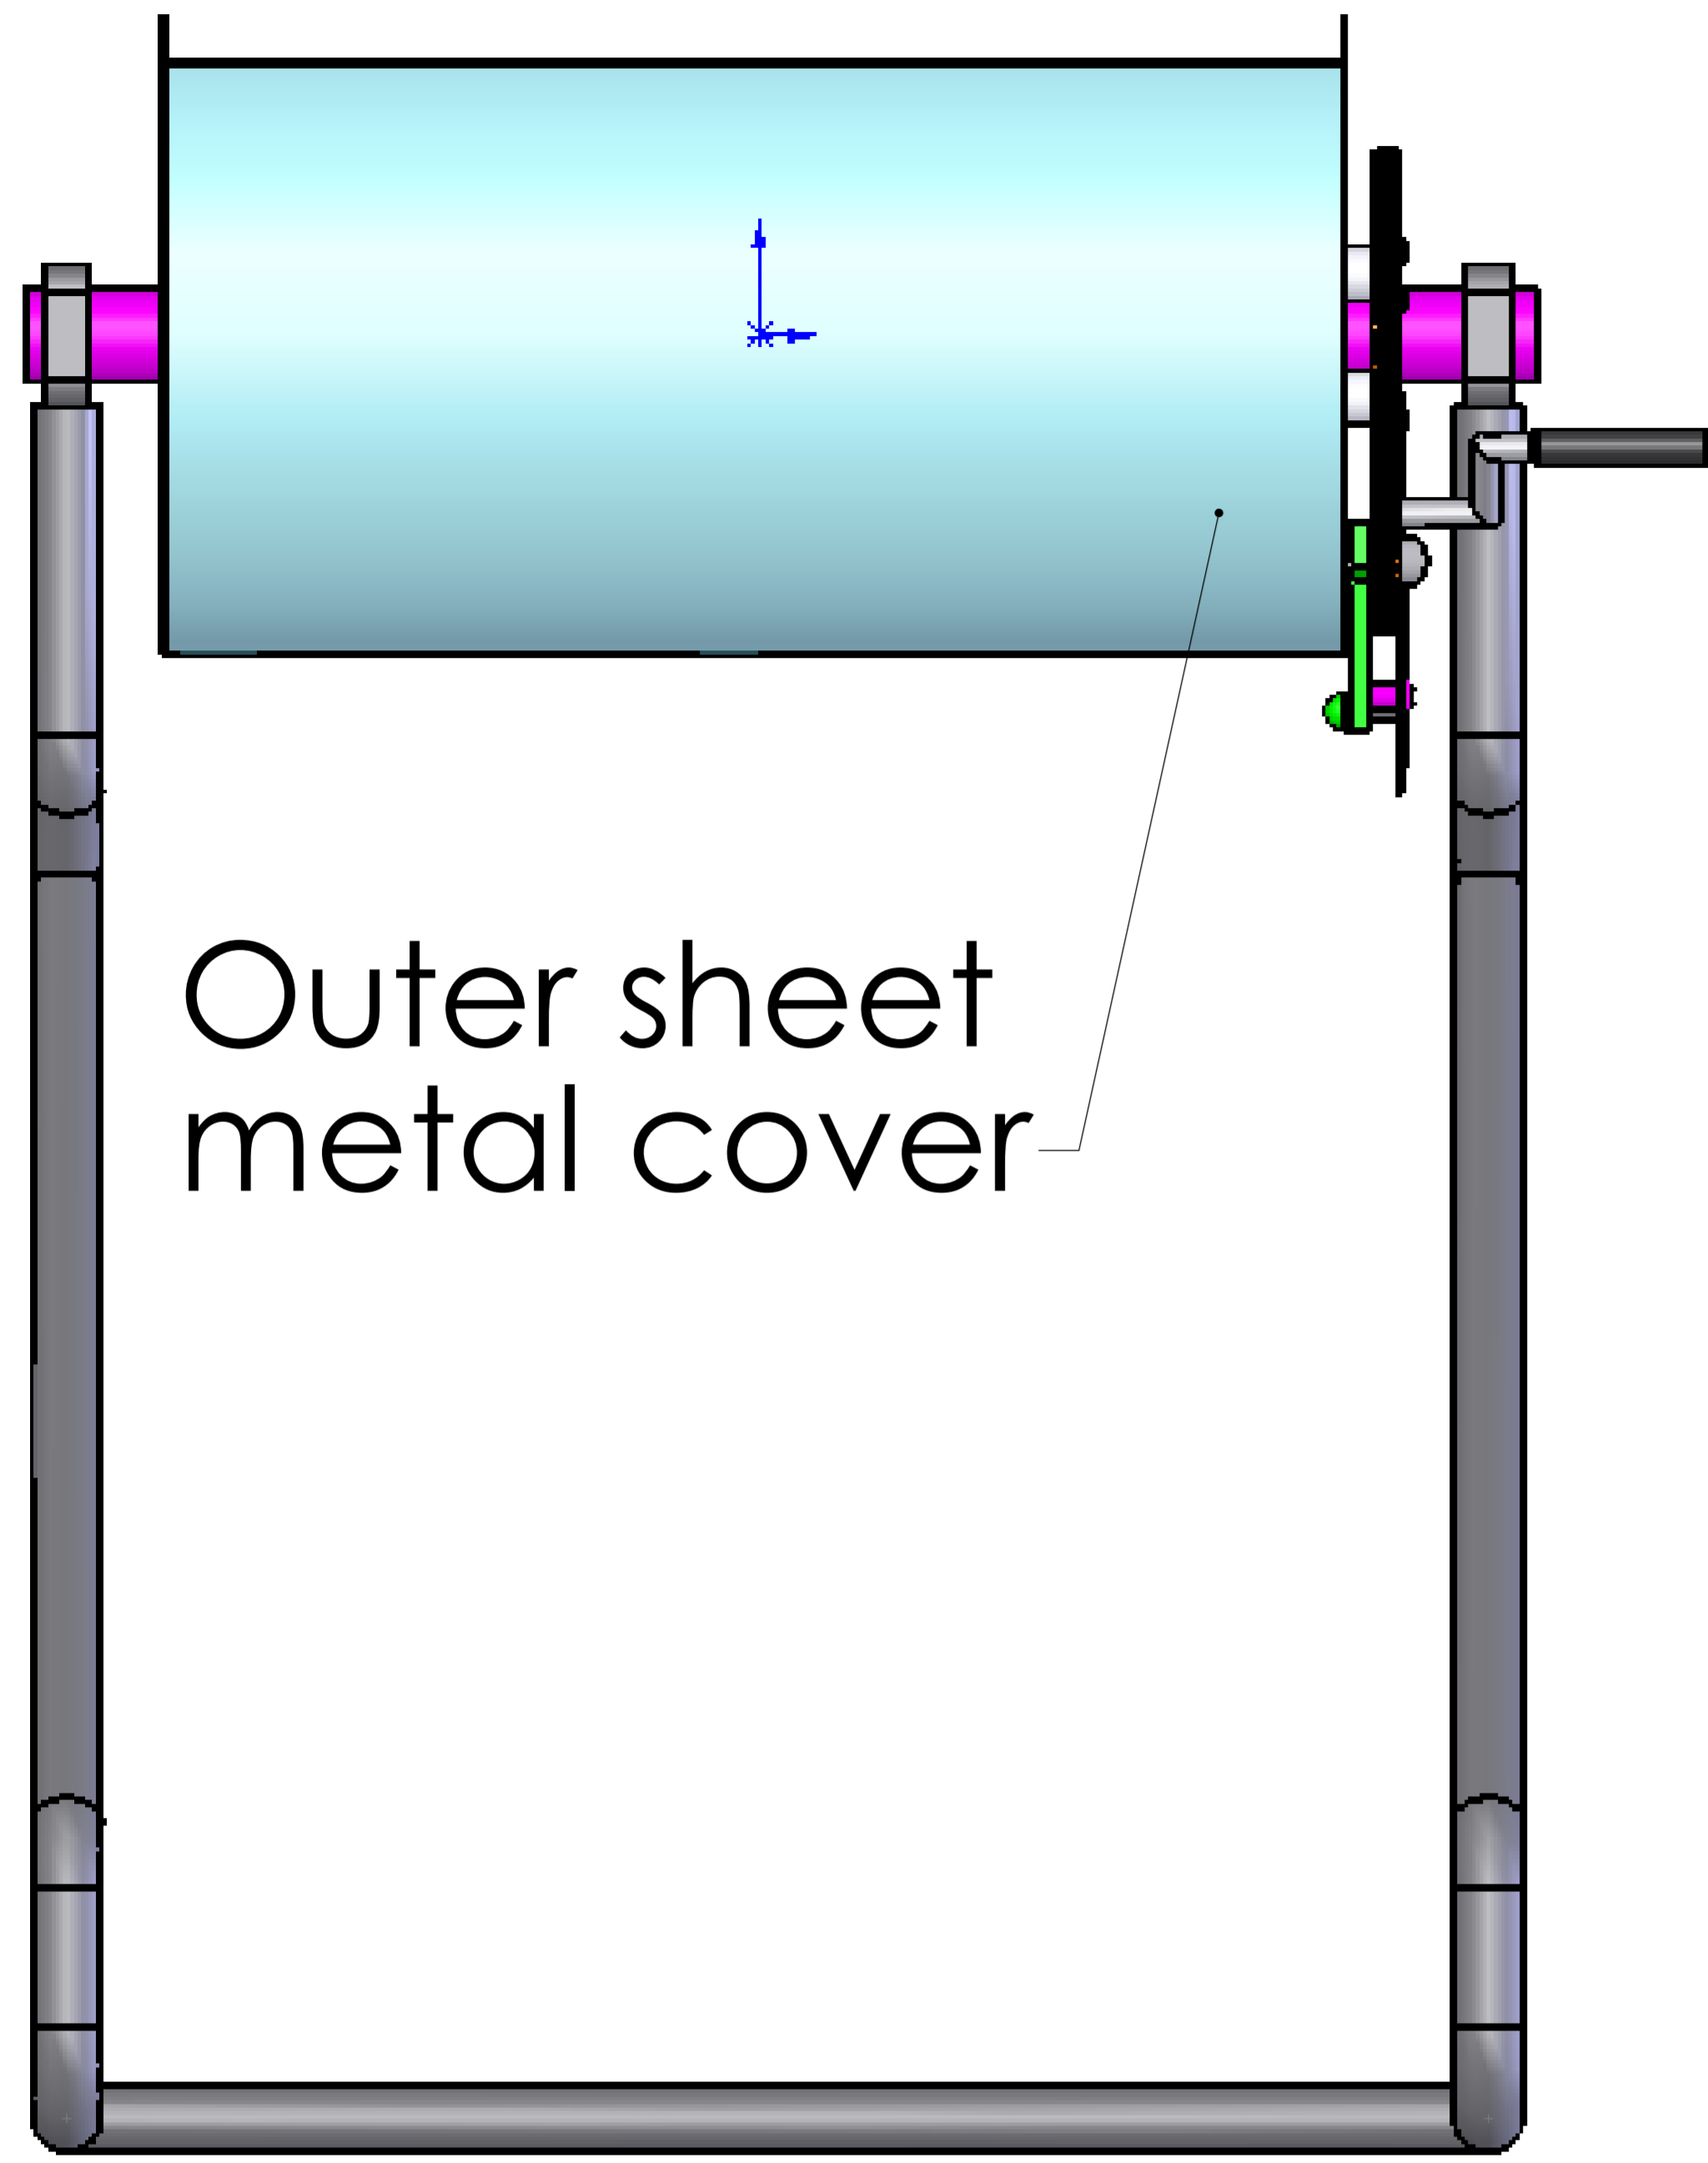

2BIN COMPOSTER

Front View

Top View

Isometric View

Detailed View

Side View

GEAR RATIO 2.25:1

Kalki Technologies