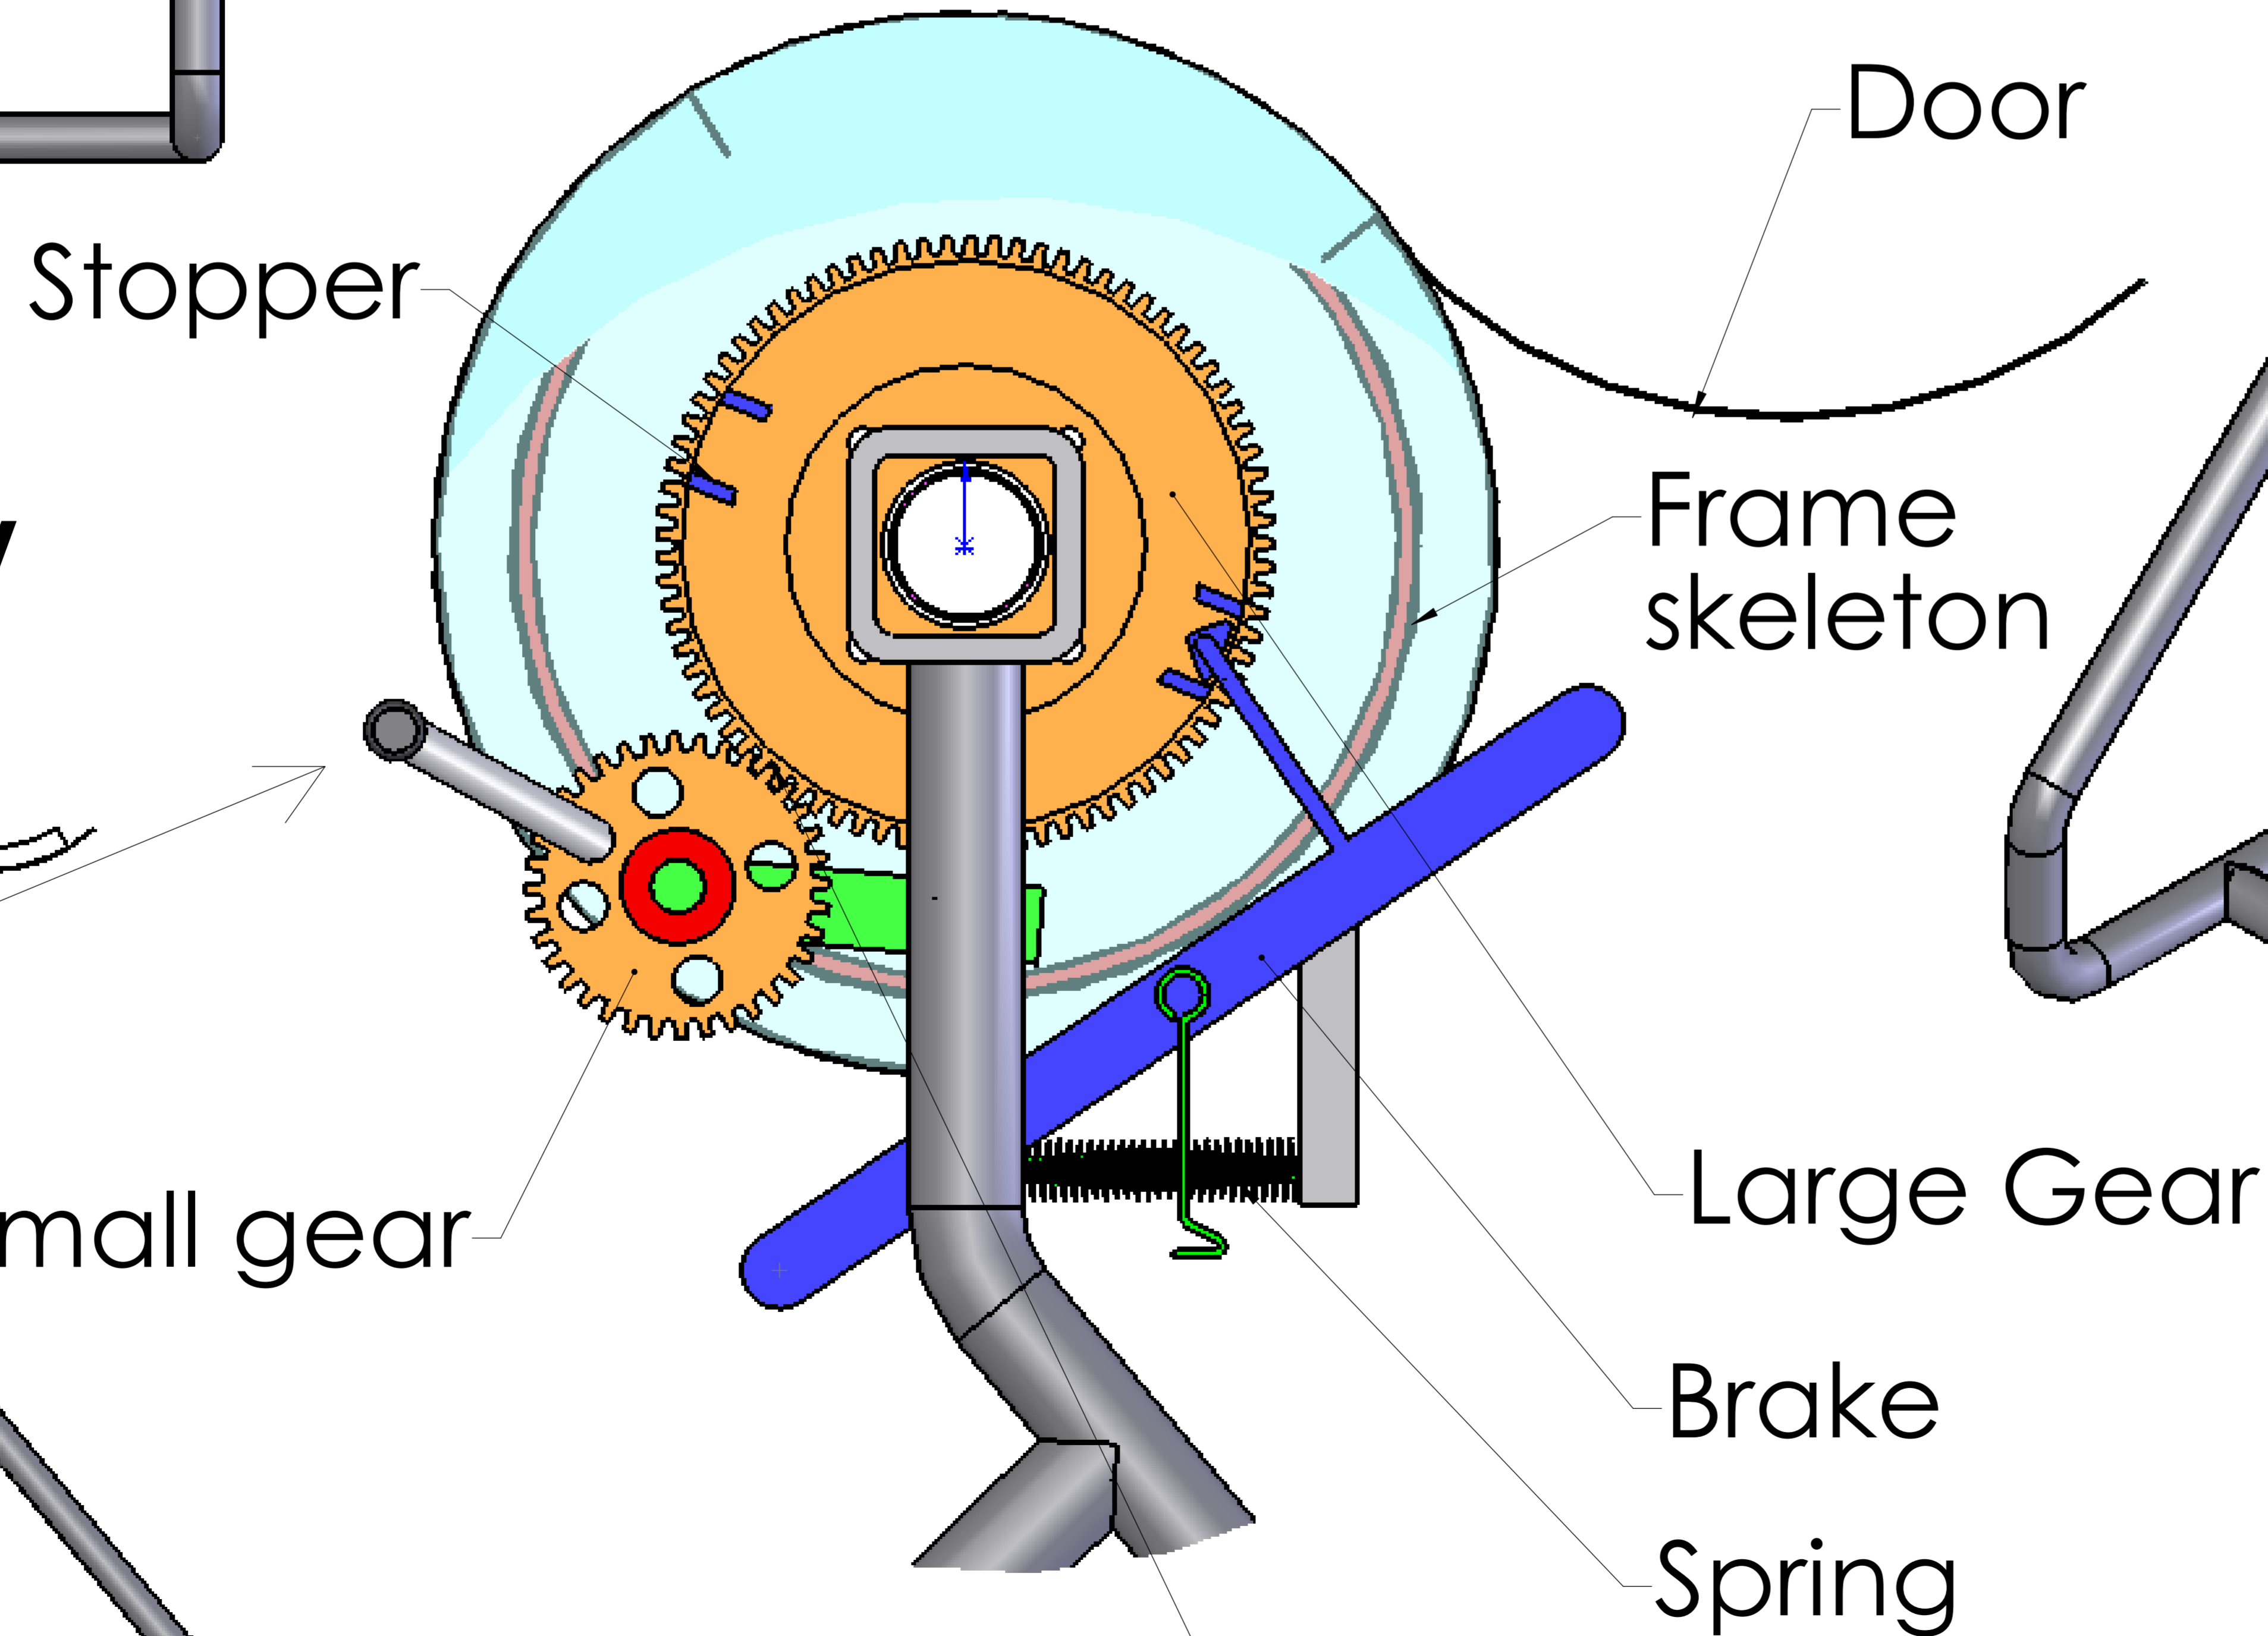

2BIN COMPOSTER

Front View

Top View

Isometric View

Detailed View

Side View

GEAR RATIO 2.25:1

Kalki Technologies