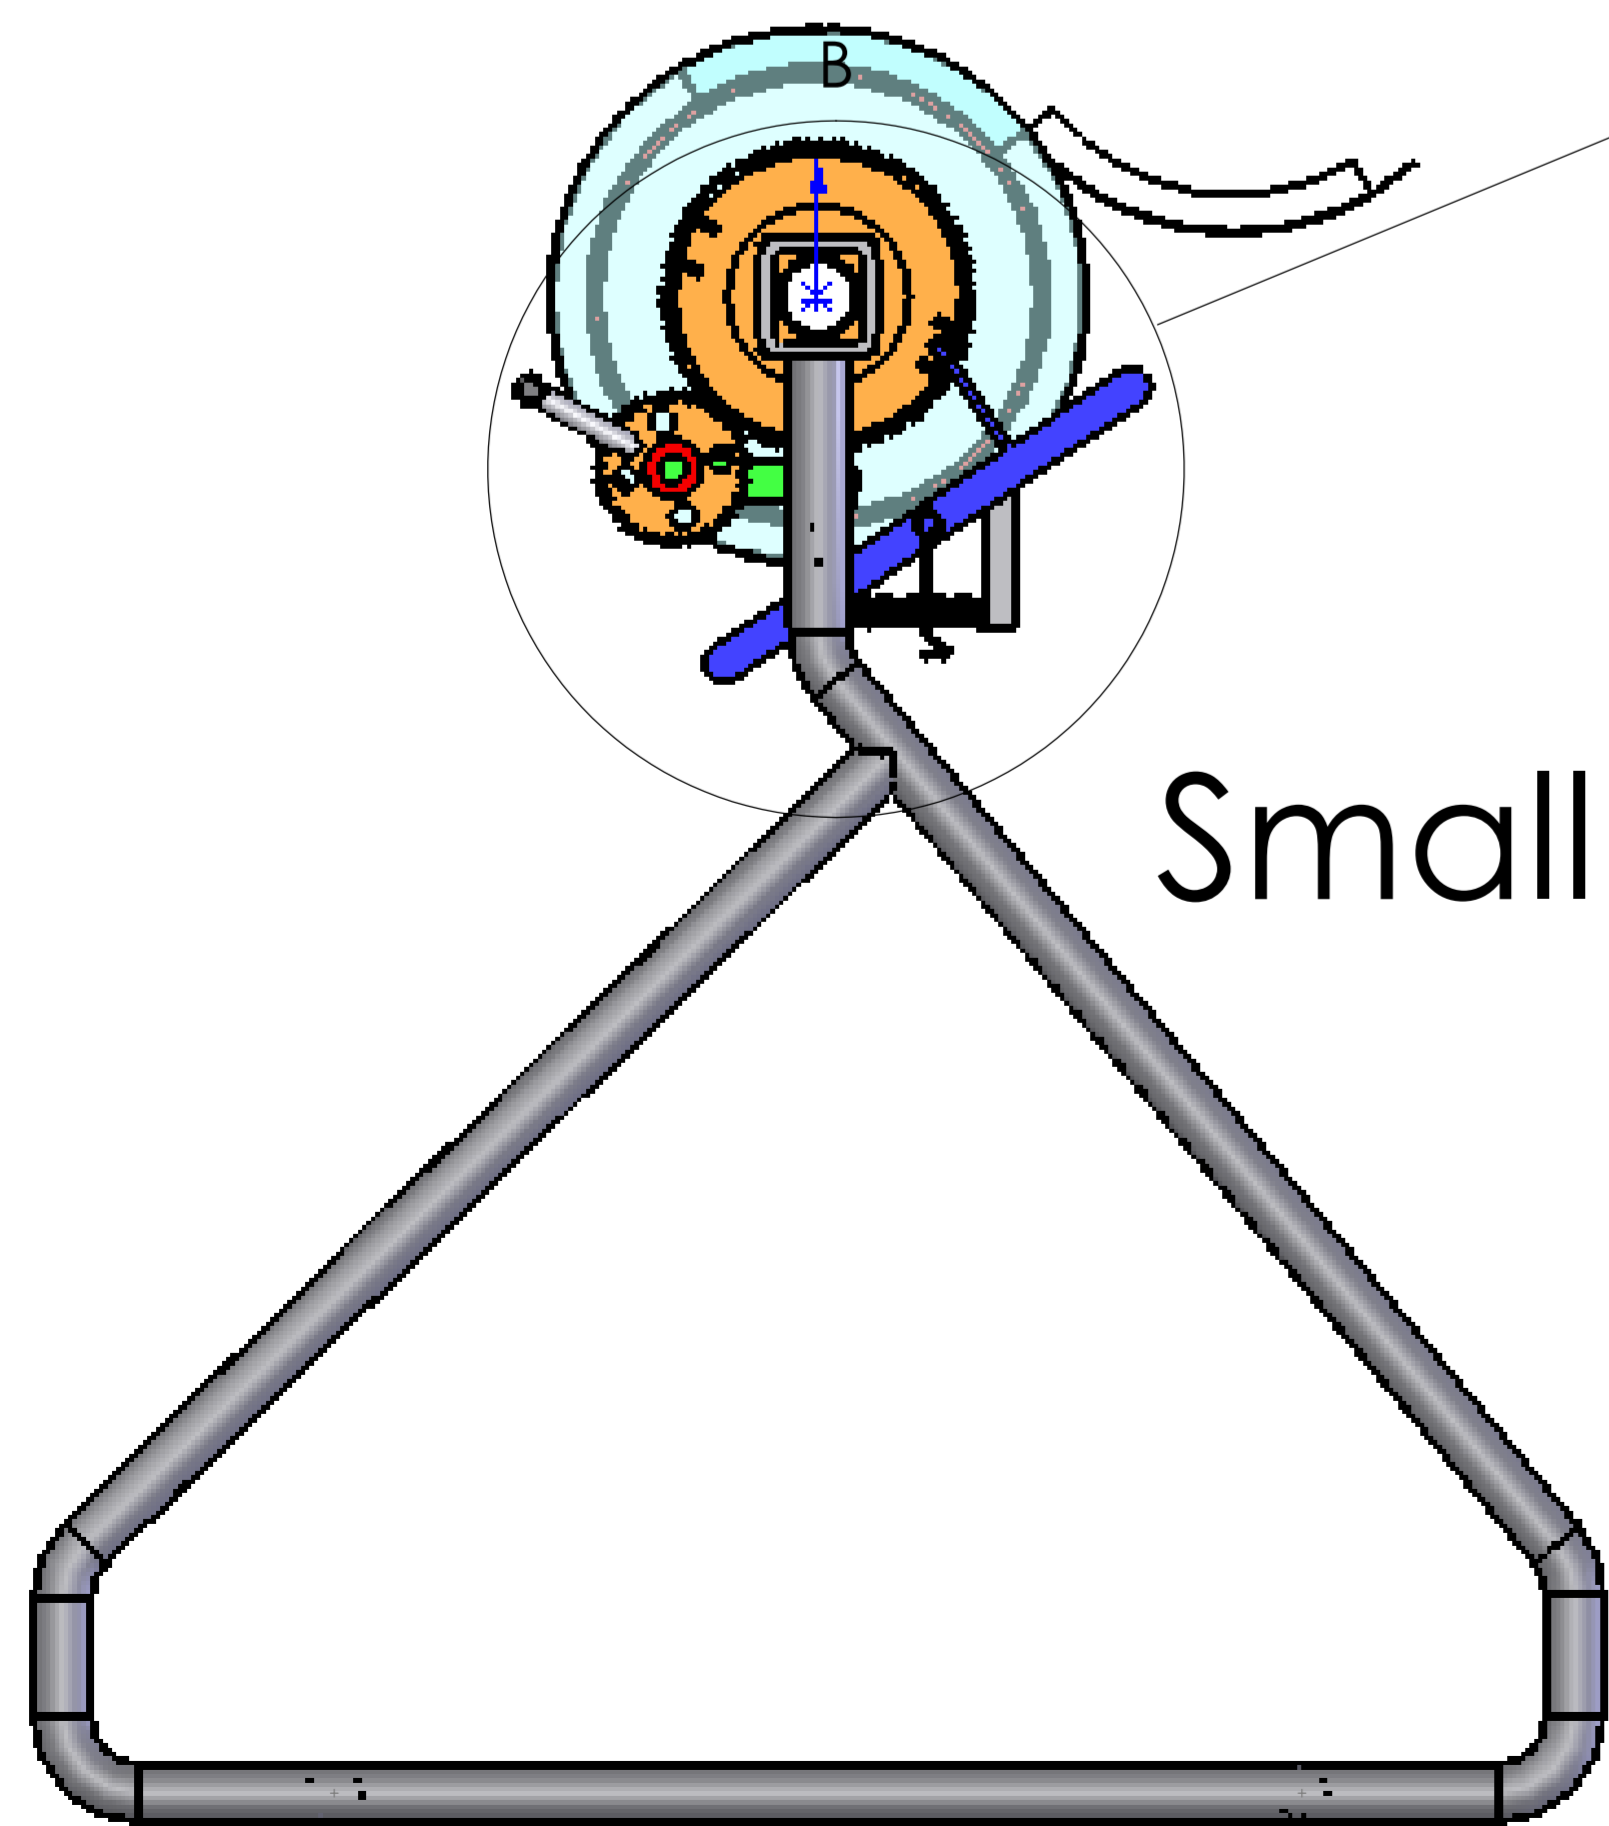

2BIN COMPOSTER

Front View

Top View

Isometric View

Detailed View

Side View

GEAR RATIO 2.25:1

Kalki Technologies