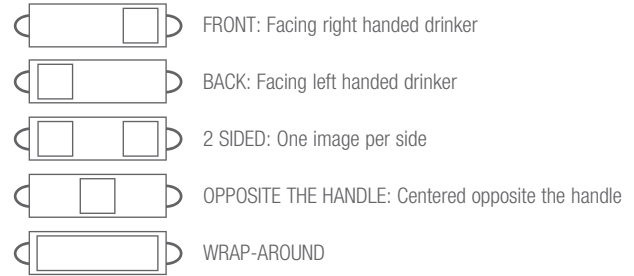

Drop or split shipments are billed at $8.00(g) per drop ship location after the first shipment. Drop ship list must accompany order. DROP OR SPLIT SHIPMENTS MUST BE IN FULL CASE QUANTITIES (BROKEN CASES ARE BILLED AT $16.00(g)). FREIGHT EQUALIZATION DOES NOT APPLY TO DROP SHIPMENTS.

gift and mailer boxes

Gift and mailer boxes are available for most items. Allow additional production time of 1-3 days. Specify gift or mailer (3g). Note: pricing below refers to standard gift and mailer boxes only.

item size	single	2-pack	4-pack
1 - 11 oz	1.50	2.00	2.50
12 - 16 oz	1.70	2.25	2.60
17 - 20 oz	1.80	2.45	3.00
24 oz & larger	2.25	n/a	n/a

imprint colors

The Express Line offers a variety of glass, ceramic, and organic inks. PMS colors are paper colors and will be used as reference only. Due to the nature of ceramics, glass, and the firing process, absolute exact matches cannot be guaranteed. A pre-production proof is strongly recommended when imprint colors are critical.

imprint size and position

Order must clearly specify if artwork is one side, two sides, opposite the handle, or wraparound. Order must also clearly state if artwork is to exact size, or should be enlarged or reduced. In the absence of these instructions we will use our own discretion. If specific instructions for art size and location are not clearly stated on the purchase order, no claims will be processed. Imprint locations are defined as follows:

indemnity

When orders are manufactured to customer's specifications, the customer shall hold The Express Line harmless from any liability for trademark, patent or copyright infringements, proprietary rights violations, invasion of privacy or other personal or intellectual property rights infringements or violations. All materials submitted by the customer for use by the factory to produce items ordered will be considered by the factory to be in full compliance with all applicable laws in regards to trademark, service mark, copyright, patent, or similar protection, and the customer has all of the legal rights and authorizations to grant factory a limited license for the express purpose of reproducing such materials on the products. It is the customer's responsibility to provide appropriate legal lines to The Express Line for inclusion in the art.

less than minimum (ltm)

Orders for LTM must be at least half of 1st column quantity. A $50.00(g) LTM charge will be incurred in addition to normal screen charges.

master cartons

Additional packaging is required for any ceramic or glass orders shipping via parcel service carriers (UPS, FedEx, DHL). See website for additional charges.

nature of ceramics and glassware

Due to the inherent nature of ceramics and the properties of glassware produced by foreign and domestic manufacturers, there may be slight imperfections and irregularities which should not be perceived as defective. Variations in materials, firing temperatures and color pigments may result in variations in glaze and imprint colors. Ounces, sizes, and measurements are approximate and may vary from batch to batch, and within each batch. These variations are within industry standard and therefore must be considered acceptable.

non-imprinted merchandise

Catalog end quantity price (c) less $0.40 (c). Must be in case quantities.

ordering

To ensure that your order will be processed as quickly as possible and to ensure that all ship dates will be met, please be specific on your purchase orders. Please type or print legibly our item number, quantity, imprint color(s) and location, complete shipping information, and any other information relative to your order. Factory will not be responsible for any misinterpretation of copy layout on handwritten orders or layouts. Unless otherwise specified, factory reserves the right to select fonts and rearrange copy for best appearance or to meet product limitations. It is important that a ship date be included to expedite your order. The Express Line will only be responsible for meeting ship dates and cannot guarantee in-hands or special event dates due to carrier delays.