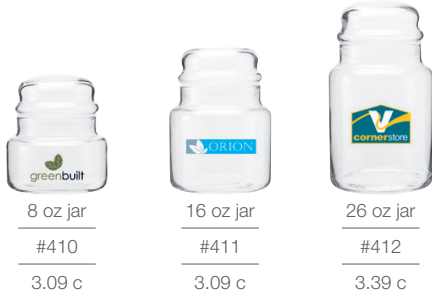

apothecary jars

USD price per item - includes one color imprint
144 - 2015 pieces
each additional color 0.75 c

8 oz jar	16 oz jar	26 oz jar
#410	#411	#412
3.09 c	3.09 c	3.39 c