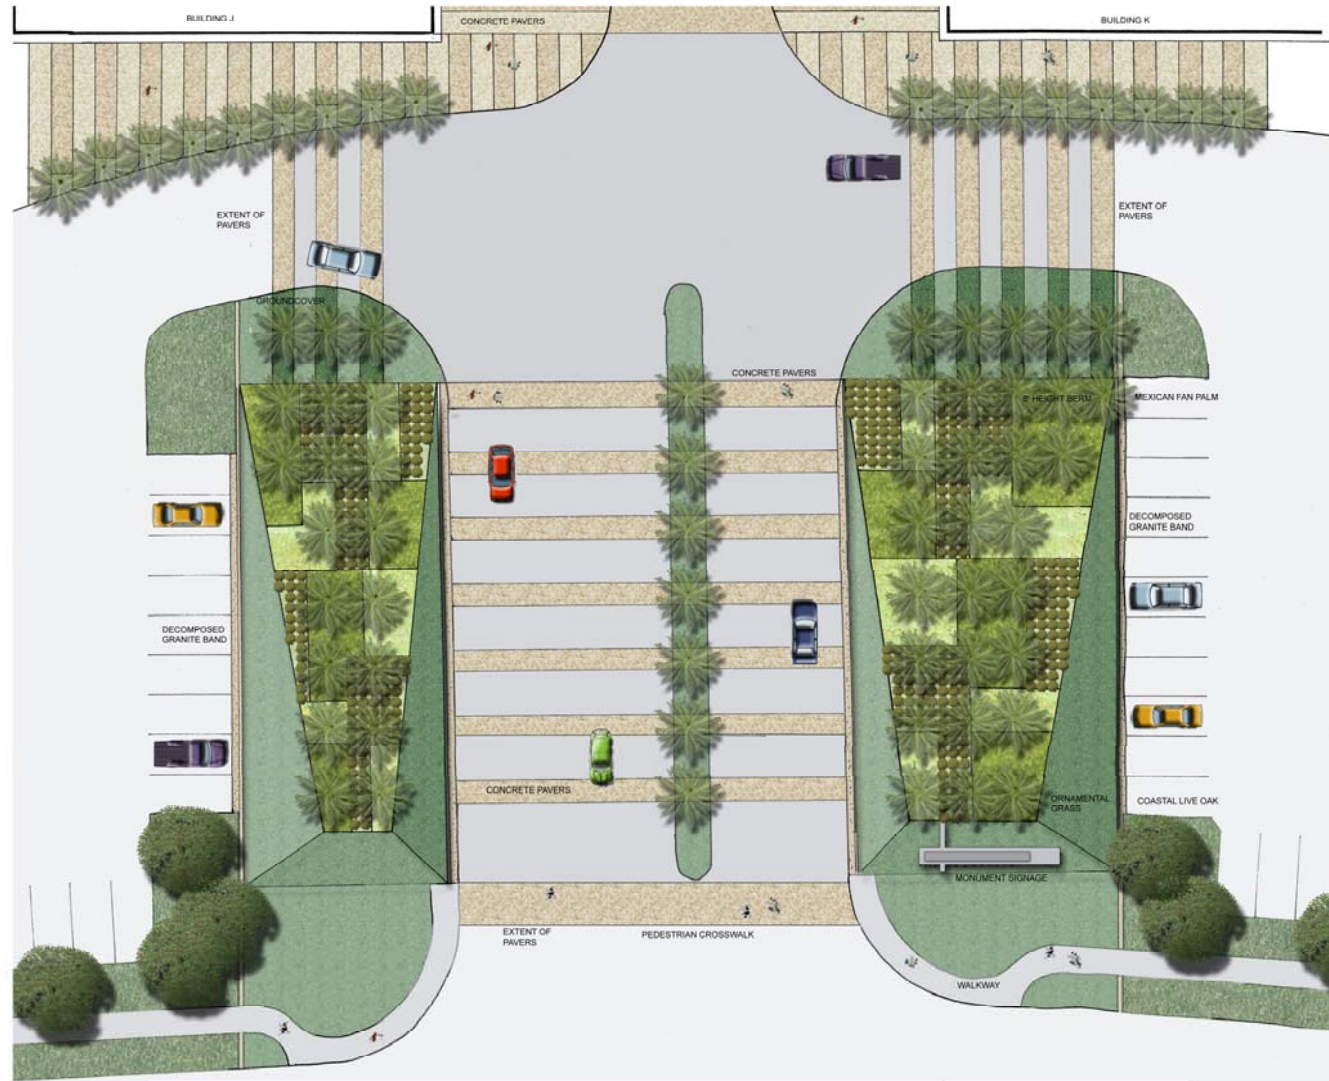

SITE PLAN
SCALE: 1"=100'-0"

Elk Grove Promenade

Main Entry – Night View

Elk Grove Promenade

Building D – Night View

Elk Grove Promenade

Building B – Day View

Elk Grove Promenade

Building E – Day View

Elk Grove Promenade

Central Park – Day View

Elk Grove Promenade

Building F – Night View

Elk Grove Promenade

Macy's Court – Night View

LEGEND

■ HANDEDPT. STORE	■ RETAIL
■ SPECIAL	■ RETAIL
■ RESTAURANT	■ RETAIL
■ CINEMA	
■ FOOD COURT	

SITE PLAN
 SCALE: 1"=100'-0"

Elk Grove Promenade

Grand Entrance Plan

ELK GROVE
★ ★ ★ ★ ★ ★ ★ ★

GRAND ENTRANCE
SCALE: 1"=20'-0"

Grand Entrance

sculptural land forms . palm groves . cobbled paving . landscape color bands . resort signage . animated building forms . marque fashion advertising

LEGEND

 HOME DEPT. STORE	 RETAIL
 BOOK STORE	 RETAIL
 HOME STORE	 RETAIL
 CINEMA	 RETAIL
 FOOD COURT	