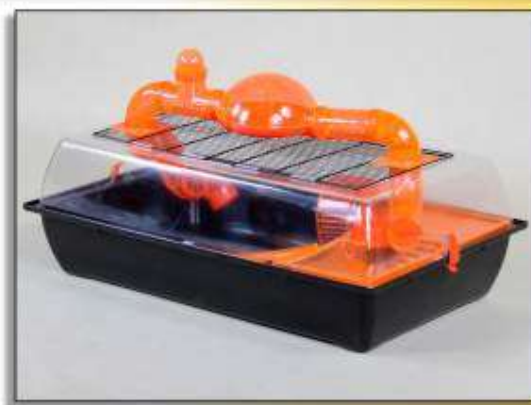

24

3,0

NEW

Article name:	
Big Alex	
Article number:	
G146	
Article dimensions:	Packaging info:
77,5 x 47 x 25	24 
	3,2 

NEW

Article name:

Big Alex + tubes

Article number: