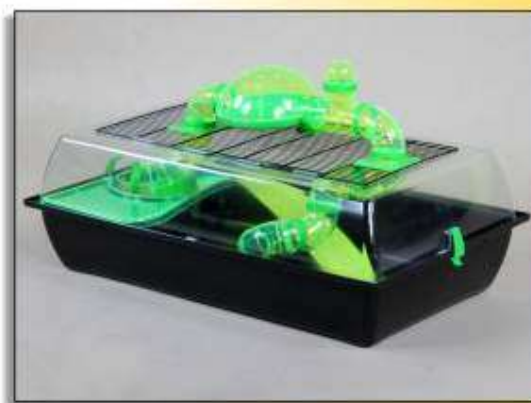

24

3,0

NEW

Article name:	
Big Alex	
Article number:	
G146	
Article dimensions:	Packaging info:
77,5 x 47 x 25	24 
	3,2 

NEW

Article name:

Big Alex + tubes

Article number: