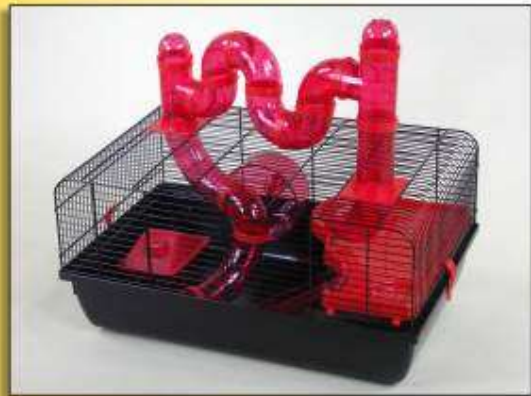

Article name:	
Jerry 3	
Article number:	
G123	
Article dimensions:	Packaging info:
58 x 38 x 28	36 
	3,5 

Article name:	
Jerry 3 Astro	
Article number:	
G130	
Article dimensions:	Packaging info:
58 x 38 x 28	36 
	2,9 

Article name:	
Jerry 3 Astro + terrace	
Article number:	
G136	
Article dimensions:	Packaging info:
58 x 38 x 28	36 
	2,9 

Article name:	
Jerry 1 + pl	
Article number:	
G121	
Article dimensions:	Packaging info:
58 x 38 x 28	36 
	2,45 