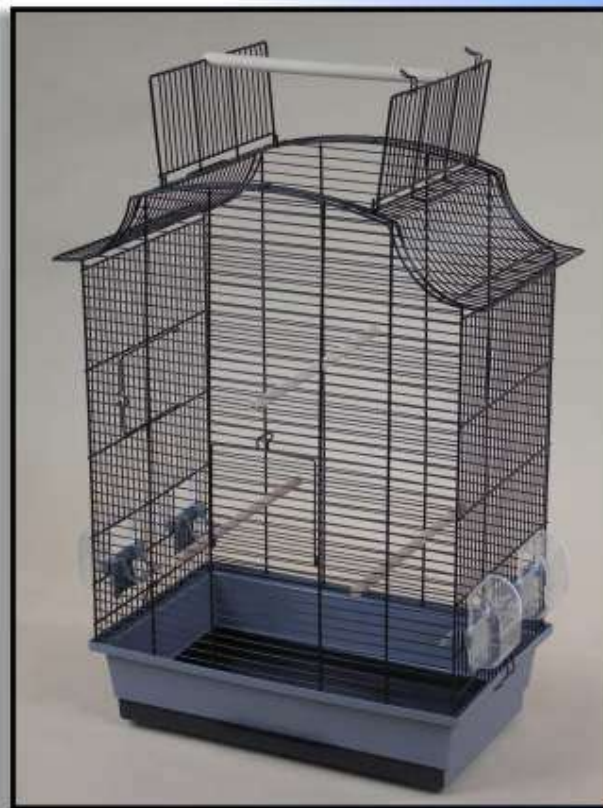

Article name:	
Greta Cabrio oc	
Article number:	
P331	
Article dimensions:	Packaging info:
49 x 30,5 x 65	21
	3,5