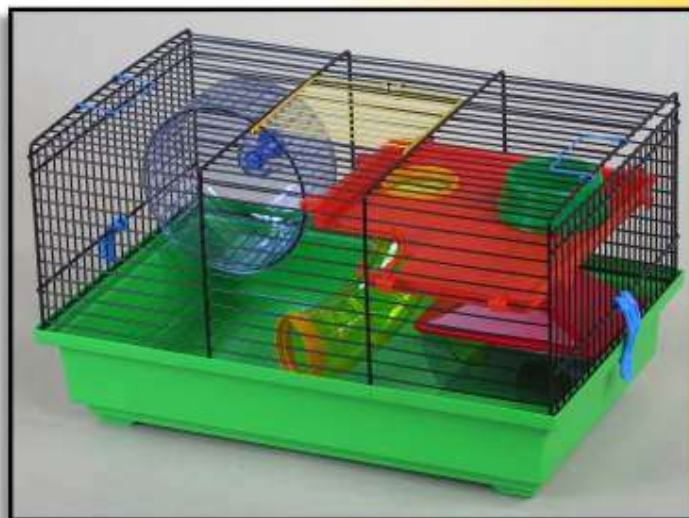

Article name:	
Teddy Lux + tubes	
Article number:	
G103	
Article dimensions:	Packaging info:
41 x 26,5 x 23,5	72
	1,5