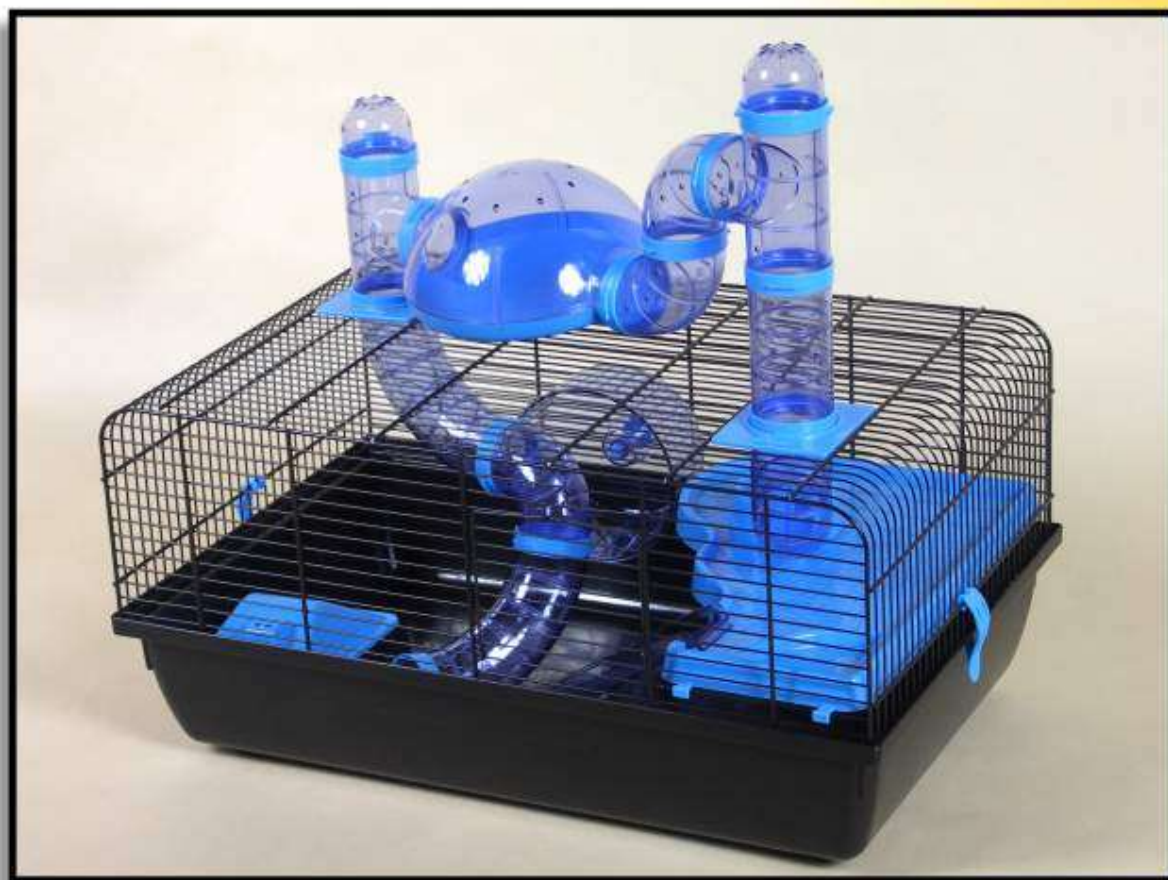

Article name:	
Jerry 1 Fred + Terrace	
Article number:	
G134	
Article dimensions:	Packaging info:
58 x 38 x 28	36
	3,2