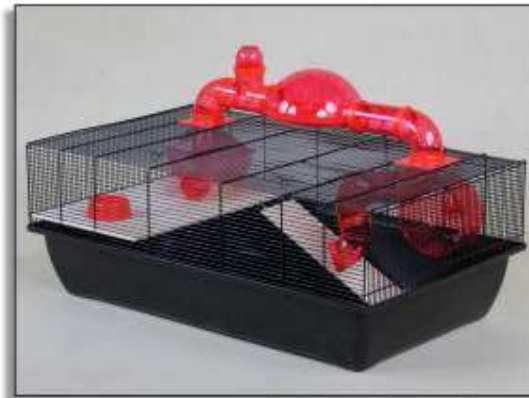

NEW

Article name:

Tommy Mouse + terrace

Article number:

G163

Article dimensions:

78 x 47,5 x 33

Packaging info:

20

4,0