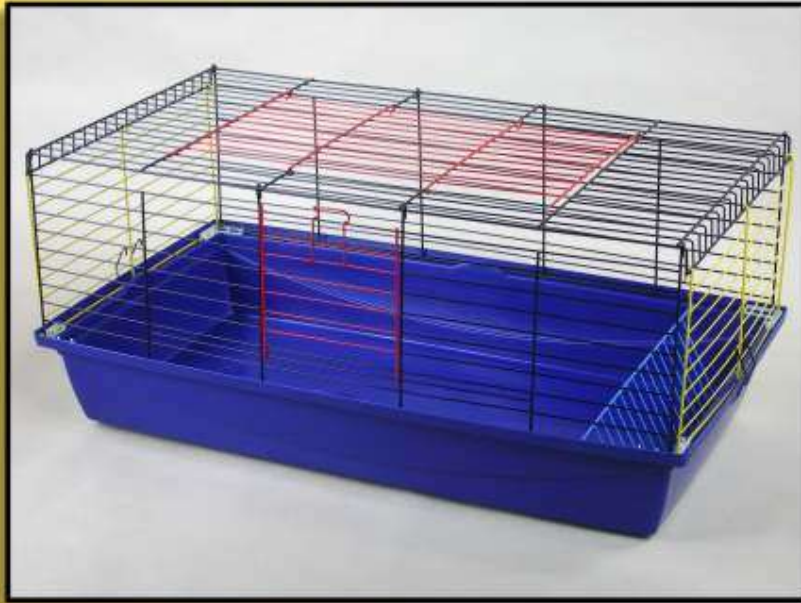

Article name:	
Rabbit 100 color	
Article number:	
G084	
Article dimensions:	Packaging info:
102 x 52 x 39,5	18
	5,1

Article name:	
Rabbit 100 oc	
Article number:	
G080	
Article dimensions:	Packaging info:
102 x 52 x 39,5	18
	5,1