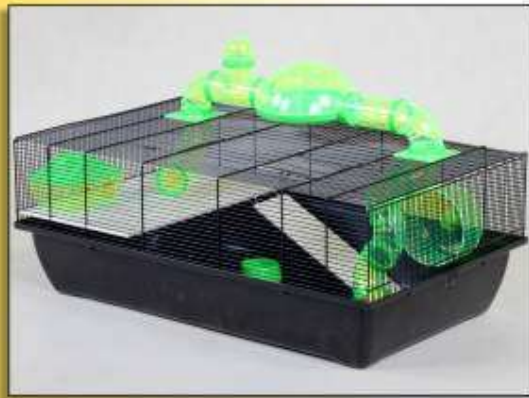

NEW

Article name:

Tommy Mouse + terrace

Article number:

G163

Article dimensions:

78 x 47,5 x 33

Packaging info:

20

4,0