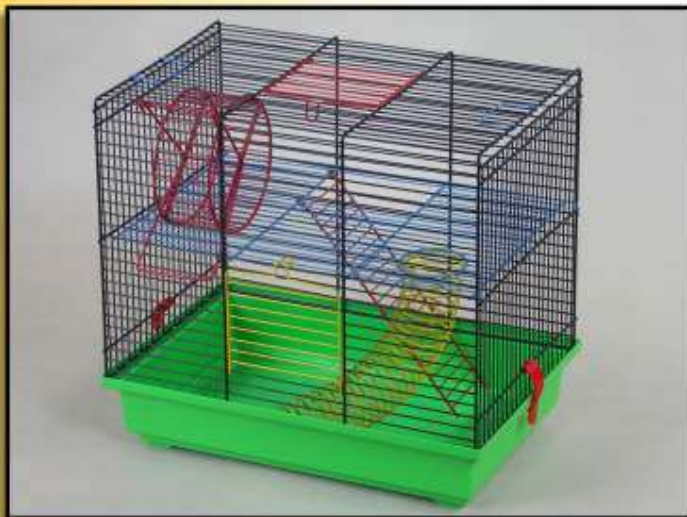

Article name:	
Teddy Lux 1 + eq	
Article number:	
G042	
Article dimensions:	Packaging info:
41,5 x 26,5 x 39	40
	2,0