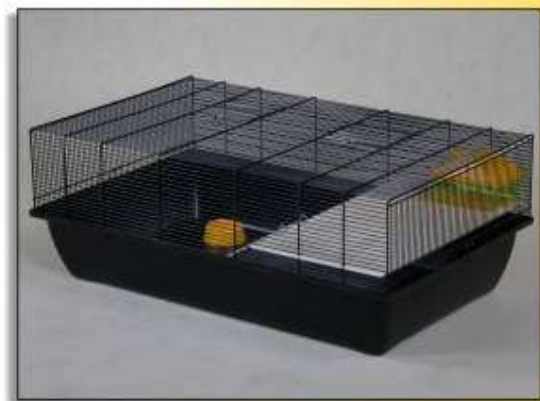

78 x 47,5 x 33

Packaging info:

20

4,0

NEW

Article name:	
Tommy Mouse	
Article number:	
G162	
Article dimensions:	Packaging info:
78 x 47,5 x 33	20 
	3,80 

NEW

Article name:	
Chinchinla 80 oc collapsible	
Article number:	
G149	
Article dimensions:	Packaging info:
78 x 47,5 x 79	8 
	3,5 