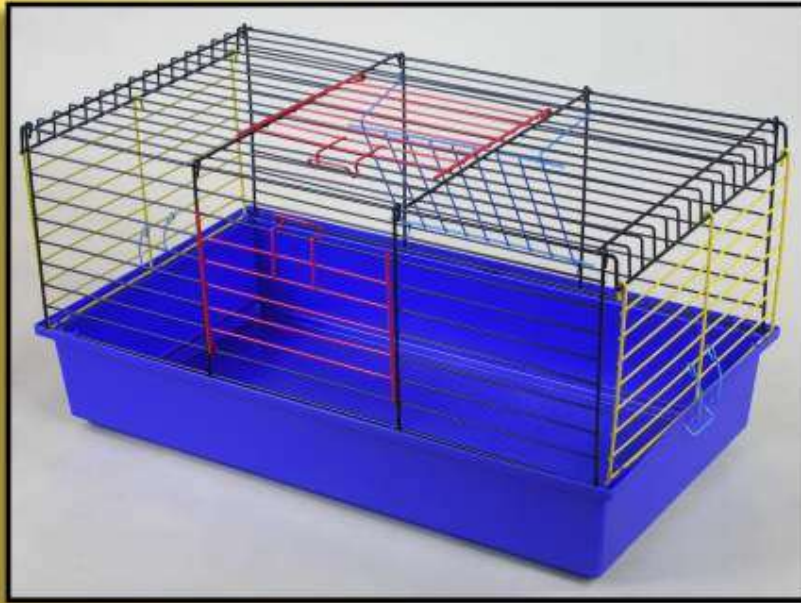

Article name:	
Rabbit 70 color	
Article number:	
G083	
Article dimensions:	Packaging info:
71 x 40 x 35	42
	3,2

Article name:	
Rabbit 70 oc	
Article number:	
G079	
Article dimensions:	Packaging info:
71 x 40 x 35	42
	3,2