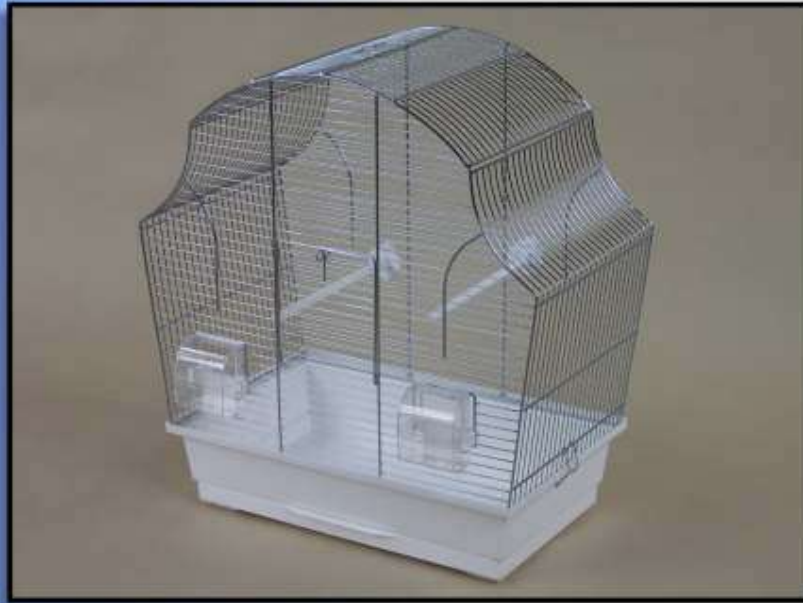

Article name:	
Beta oc	
Article number:	
P016	
Article dimensions:	Packaging info:
56,5 x 28 x 45	30 
	2,0 

Article name:	
Beta	
Article number:	
P015	
Article dimensions:	Packaging info:
56,5 x 28 x 45	30 
	2,0 