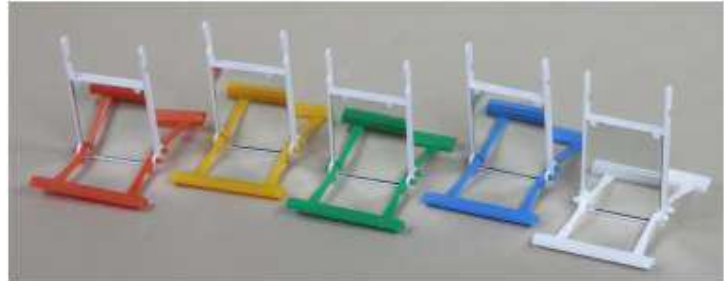

Article name:	Swing with mirror
Article number:	A015
Article dimensions:	7x15x12