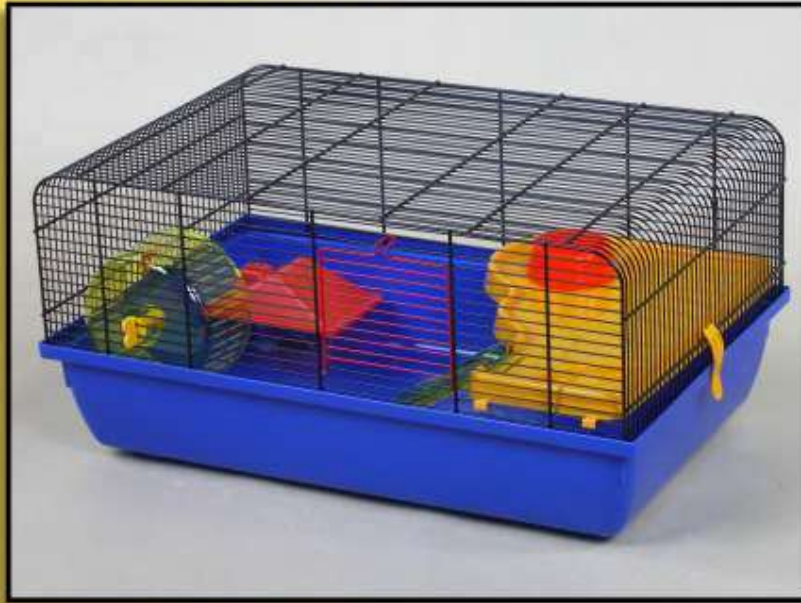

Article name:	
Jerry 1 mouse	
Article number:	
G156	
Article dimensions:	Packaging info:
58 x 38 x 30	32
	2,5