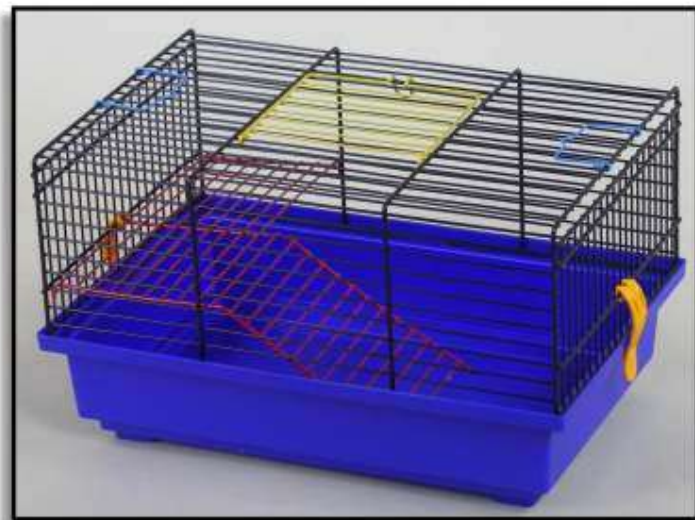

Article name:	
Teddy Mini	
Article number:	
G009	
Article dimensions:	Packaging info:
30 x 20 x 20	168
	0,8