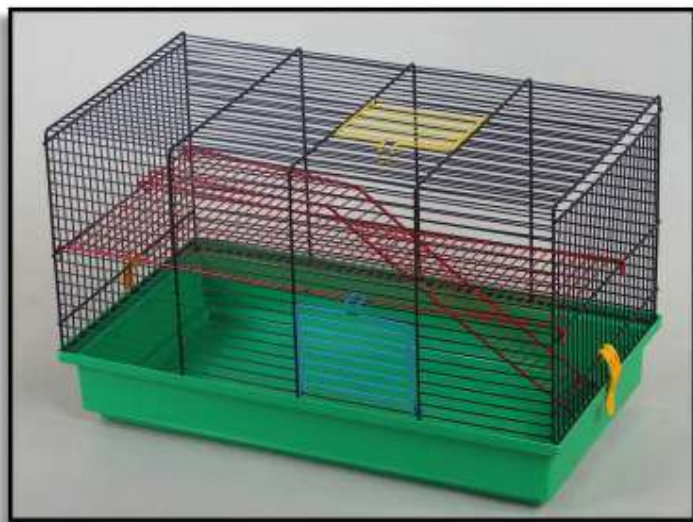

Article name:	
Pigi 2 + eq	
Article number:	
G062	
Article dimensions:	Packaging info:
50 x 28 x 31,5	42
	2,3