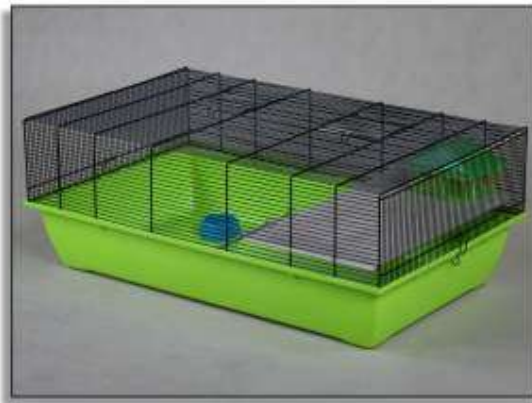

78 x 47,5 x 33

Packaging info:

20

4,0

NEW

Article name:	
Tommy Mouse	
Article number:	
G162	
Article dimensions:	Packaging info:
78 x 47,5 x 33	20 
	3,80 

NEW

Article name:	
Chinchinla 80 oc collapsible	
Article number:	
G149	
Article dimensions:	Packaging info:
78 x 47,5 x 79	8 
	3,5 