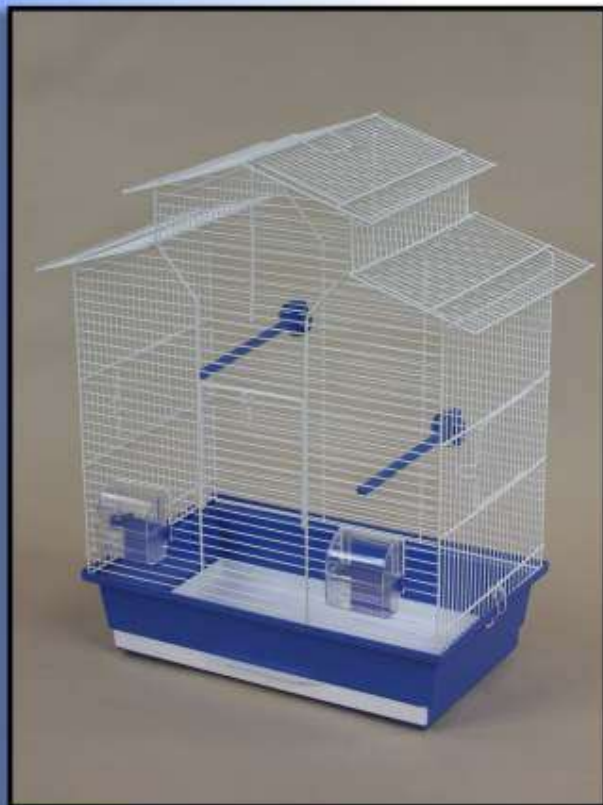

Article name:	
Iza 2	
Article number:	
P010	
Article dimensions:	Packaging info:
45 x 28 x 59,5	22
	2,6