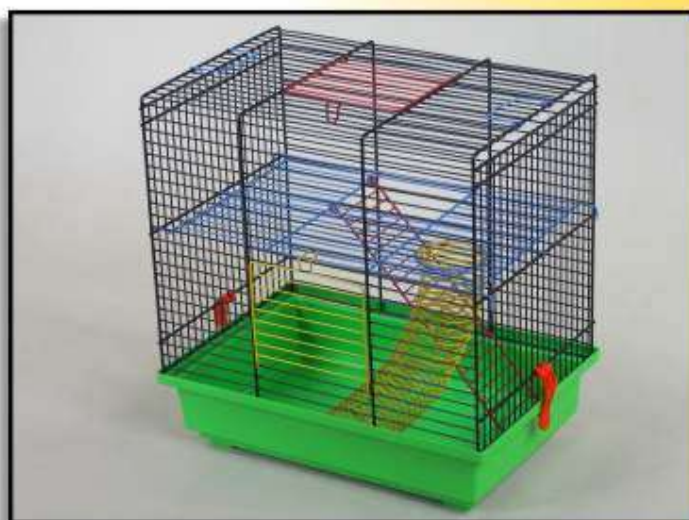

Article name:	
Teddy 1 + tubes	
Article number:	
G100	
Article dimensions:	Packaging info:
36 x 24 x 37	54
	1,6

Article name:	
Teddy 1 + eq	
Article number:	
G008	
Article dimensions:	Packaging info:
36 x 24 x 37	54
	1,8