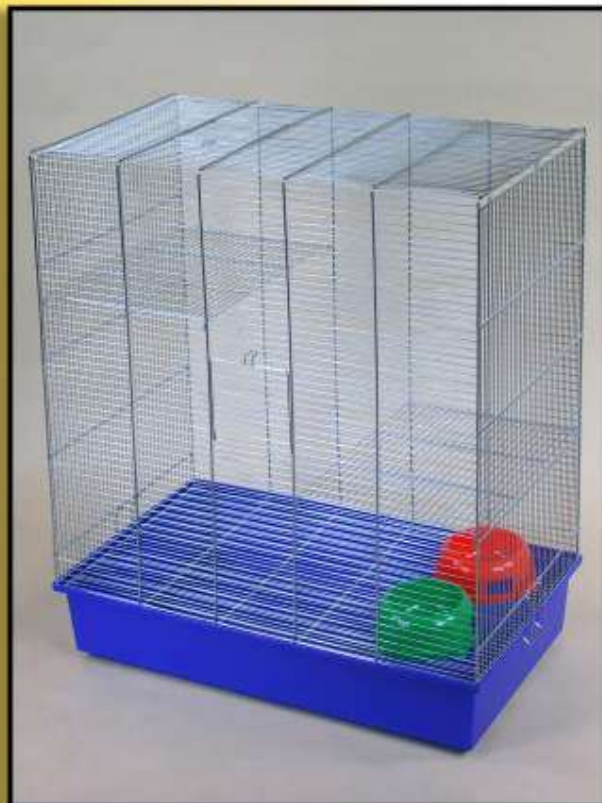

Article name:	
Squirrel 70 oc	
Article number:	
G094	
Article dimensions:	Packaging info:
71 x 40 x 63	9
	5,5