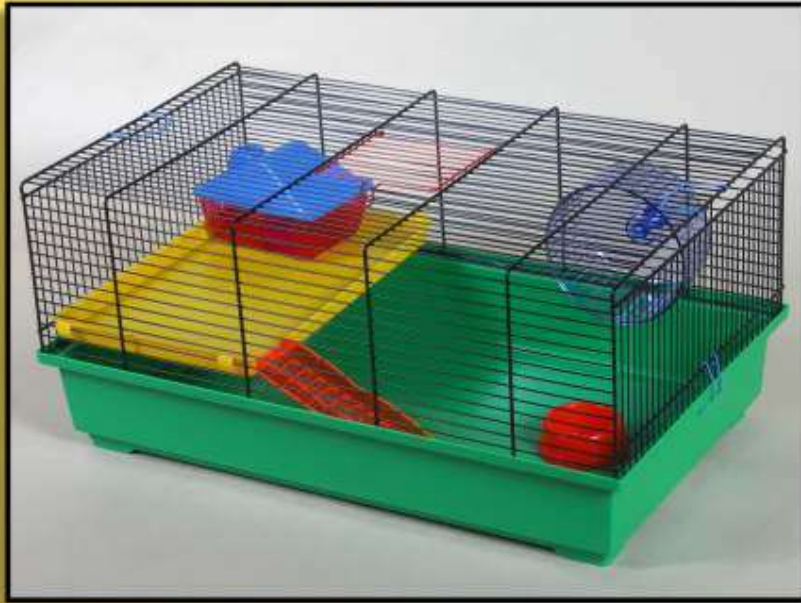

Article name:	
Teddy Gigant	
Article number:	
G086	
Article dimensions:	Packaging info:
59 x 36 x 28	40
	2,4