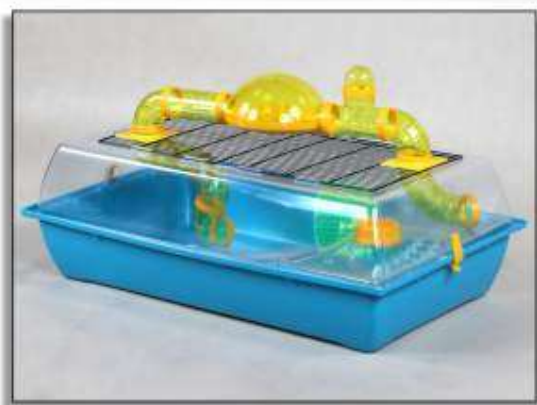

24

3,0

NEW

Article name:	
Big Alex	
Article number:	
G146	
Article dimensions:	Packaging info:
77,5 x 47 x 25	24 
	3,2 

NEW

Article name:

Big Alex + tubes

Article number: