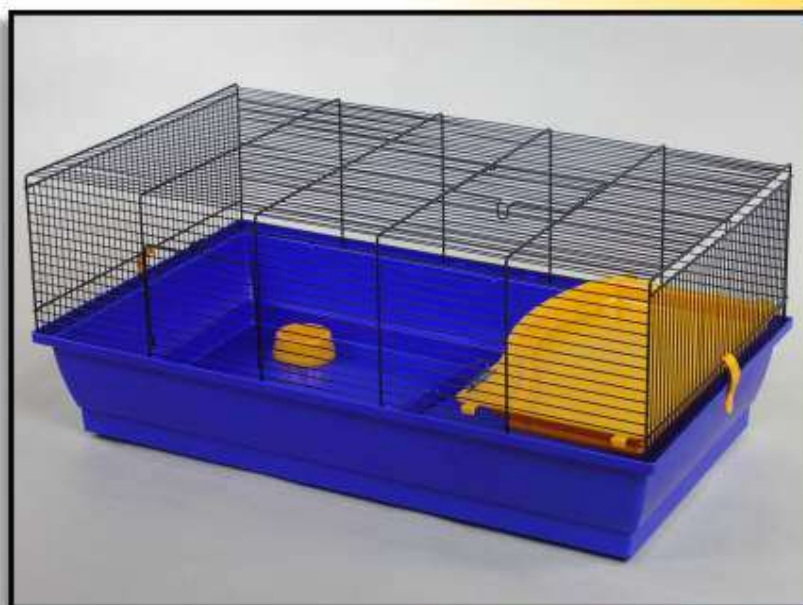

Article name:	
Squirrel oc	
Article number:	
G093	
Article dimensions:	Packaging info:
59 x 36 x 52	20 
	3,8 

Article name:	
Rabbit 100 color	
Article number:	
G084	
Article dimensions:	Packaging info:
102 x 52 x 39,5	18 
	5,1 

Article name:	
Rabbit 100 oc	
Article number:	
G080	
Article dimensions:	Packaging info:
102 x 52 x 39,5	18 
	5,1 

Article name:	
Rabbit 80 oc	
Article number:	
G152	
Article dimensions:	Packaging info:
78 x 47,5 x 34	20 
	5,3 