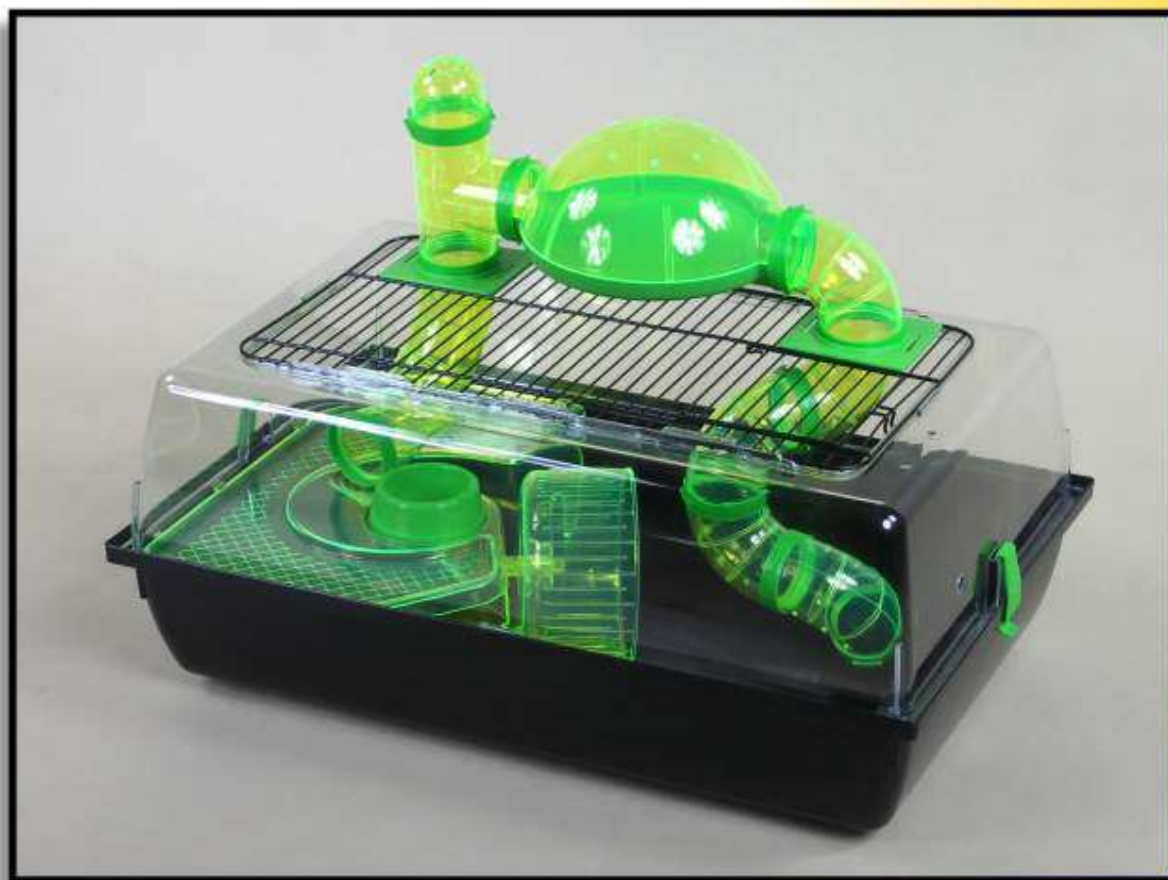

Article name:	
Alex + tubes	
Article number:	
G132	
Article dimensions:	Packaging info:
58 x 38 x 25,5	36
	2,6