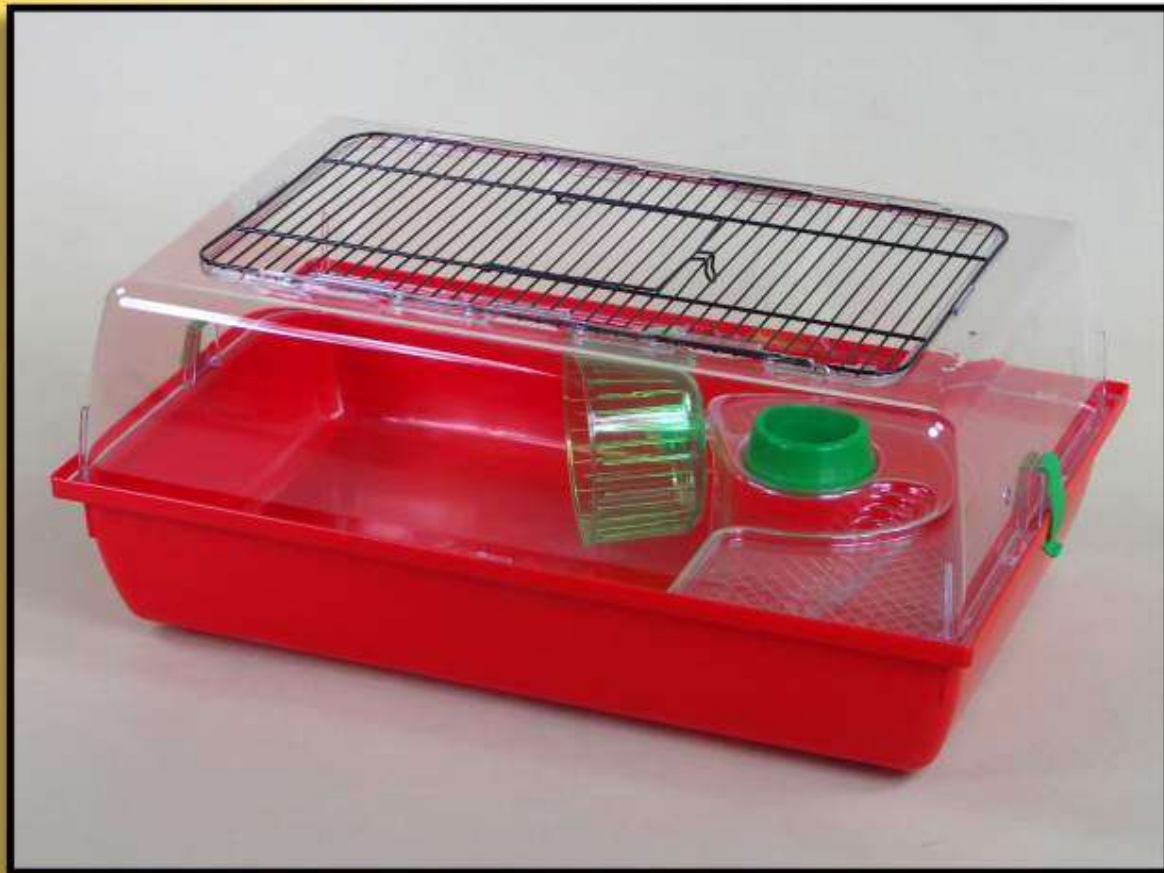

Article name:	
Alex	
Article number:	
G120	
Article dimensions:	Packaging info:
58 x 38 x 25,5	36
	2,2