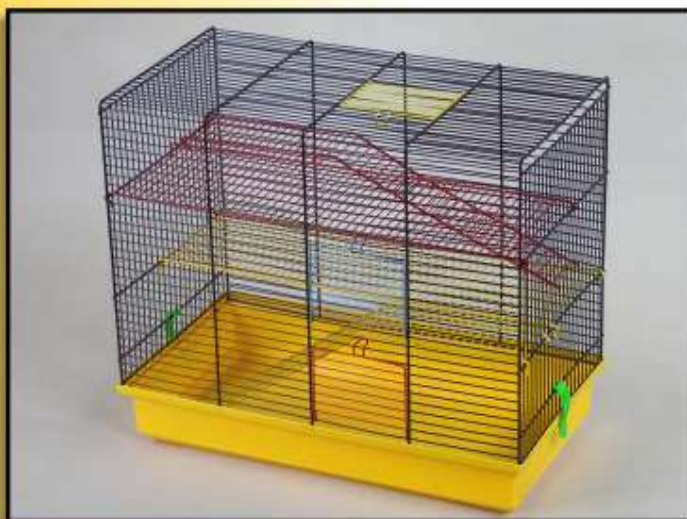

Article name:	
Pigi 3	
Article number:	
G066	
Article dimensions:	Packaging info:
50 x 28 x 43,5	30
	2,5