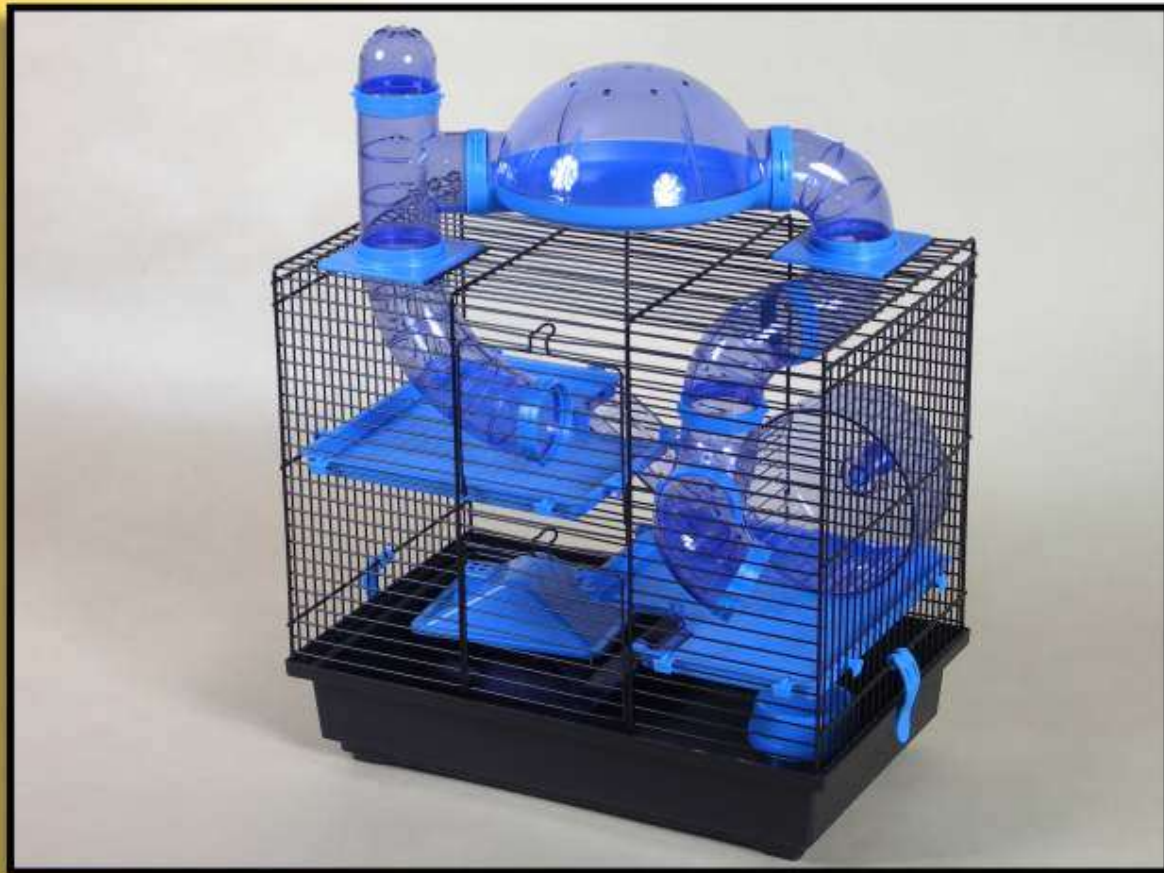

Article name:	
Teddy 1 Lux Rocky + terrace	
Article number:	
G137	
Article dimensions:	Packaging info:
41 x 26,5 x 39	40
	2,4