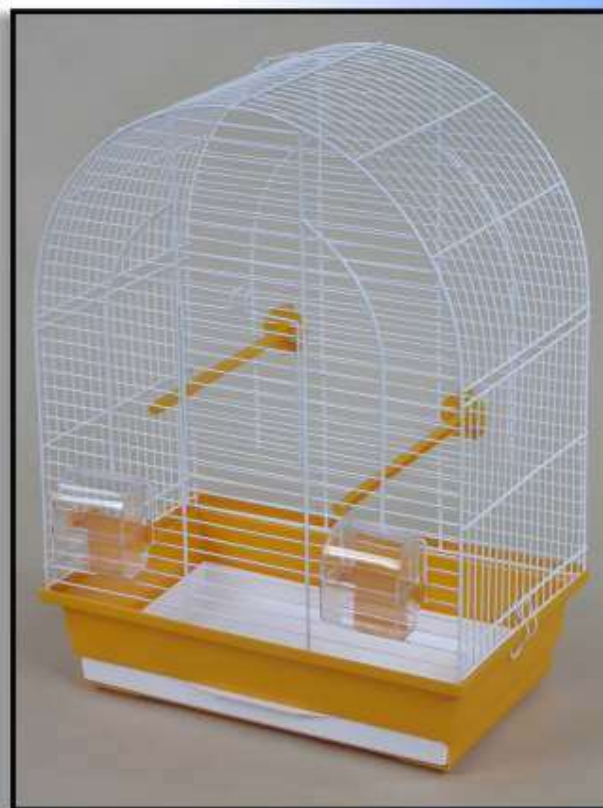

Article name:	
Lusi 1	
Article number:	
P040	
Article dimensions:	Packaging info:
45 x 28 x 53	24
	1,8