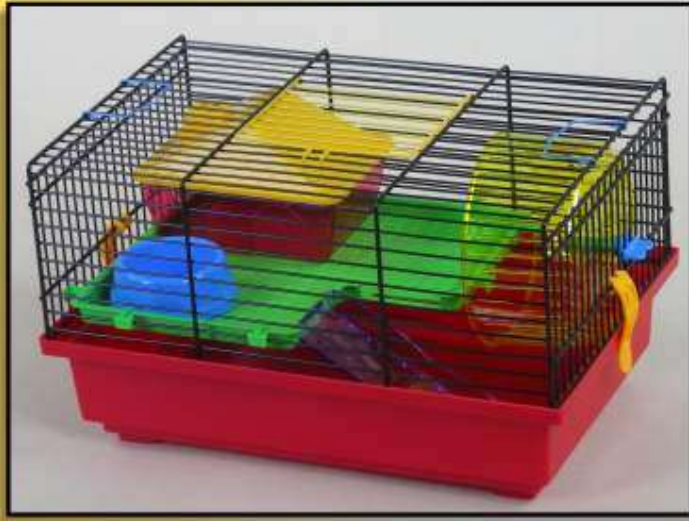

Article name:	
Teddy + pl	
Article number:	
G013	
Article dimensions:	Packaging info:
36 x 24 x 22	90
	1,2

Article name:	
Teddy	
Article number:	
G011	
Article dimensions:	Packaging info:
36 x 24 x 22	90
	1,0