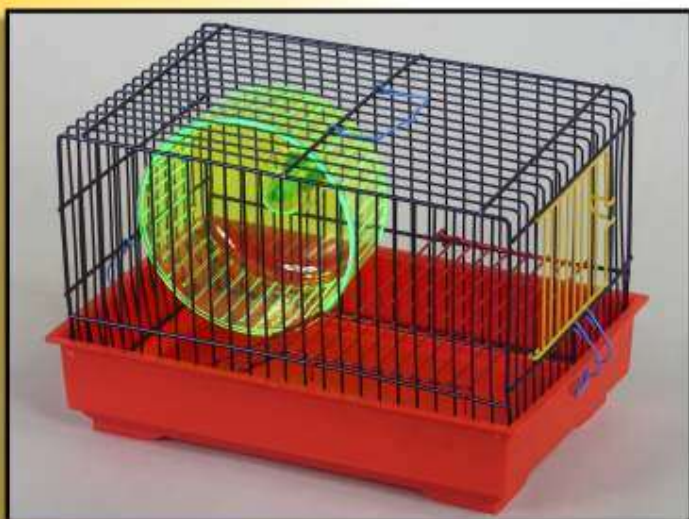

Article name:	
Teddy Mini	
Article number:	
G009	
Article dimensions:	Packaging info:
30 x 20 x 20	168
	0,8