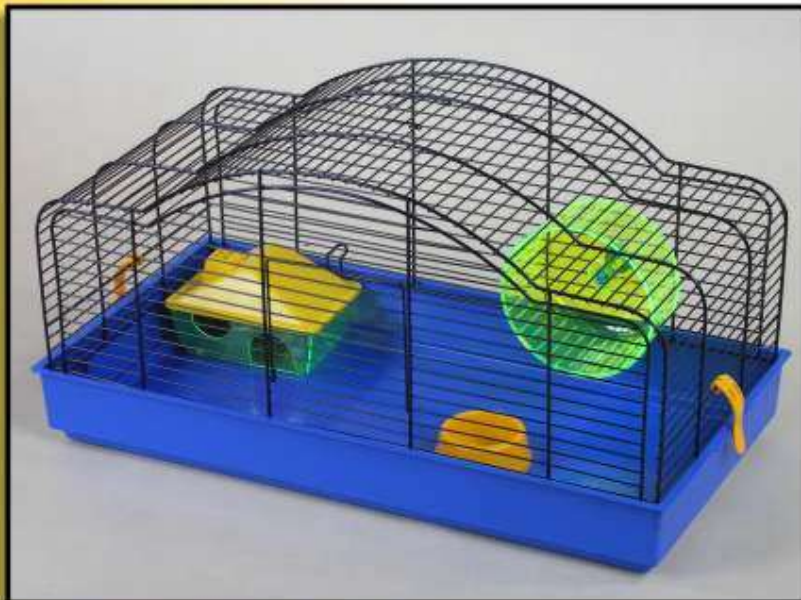

Article name:	
Leon	
Article number:	
G124	
Article dimensions:	Packaging info:
57 x 30,5 x 30	42
	1,9