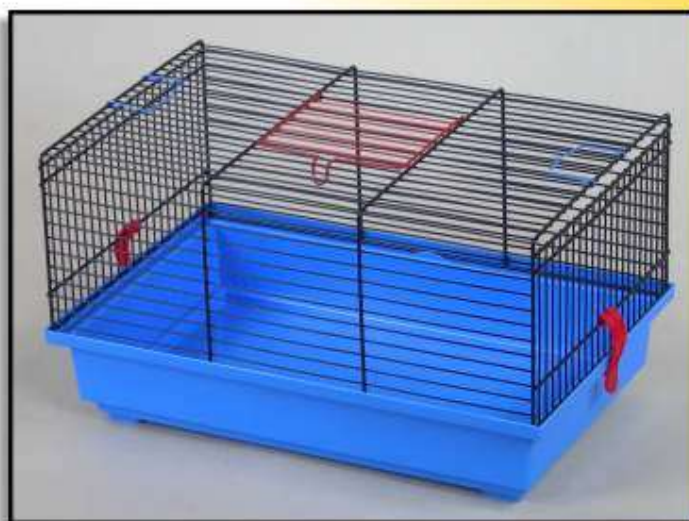

Article name:	
Teddy Lux + pl	
Article number:	
G034	
Article dimensions:	Packaging info:
41 x 26,5 x 23,5	72
	1,4

Article name:	
Teddy Lux	
Article number:	
G031	
Article dimensions:	Packaging info:
41 x 26,5 x 23,5	72
	1,2