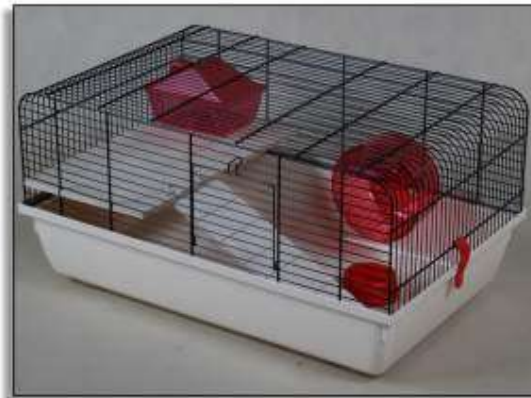

G147

Article dimensions:

77,5 x 47 x 25

Packaging info:

24

3,6

NEW

Article name:	
Rex	
Article number:	
G121W	
Article dimensions:	Packaging info:
58 x 38 x 29	31 
	3,0 