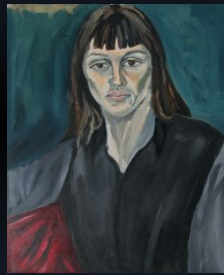

Jemima Kirke Lola

<http://www.jkirke.com>
info@jkirke.com

Paintings