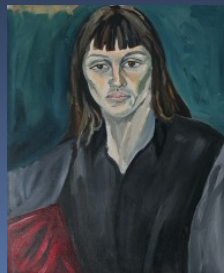

Jemima Kirke Lola

<http://www.jkirke.com>

Watercolors

Paintings