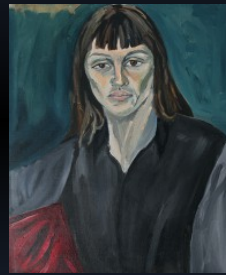

Jemima Kirke Lola

<http://www.jkirke.com>

info@jkirke.com

Jemima Kirke

Jemima Kirke Artist