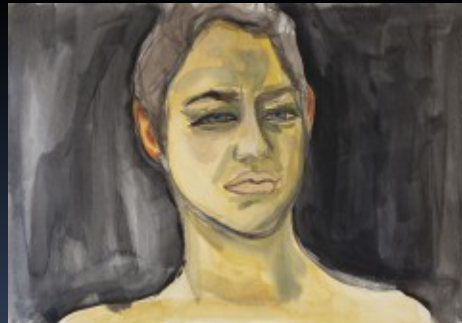

Jemima Kirke Lola

<http://www.jkirke.com>

Watercolors