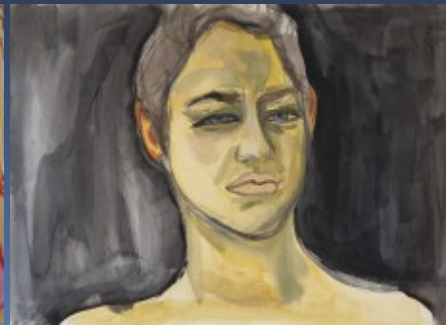

Watercolors