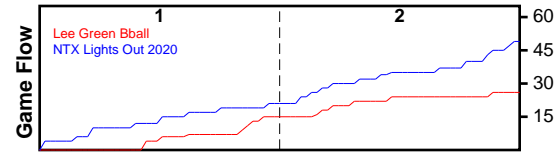

# NTX Lights Out 2020

11/9/13 Lee Green Bball at NTX Lights Out 2020

	1	2	T
Lee Green Bball	15	11	26
NTX Lights Out	21	28	49

#	Name	G	MIN	FGM	FGA	FG%	2PM	2PA	2P%	3PM	3PA	3P%	FTM	FTA	FT%	OREB	DREB	REB	AST	STL	BLK	DEF	TO	PF	CHG	PM	PTS
4	Makenna Long	1	20	5	6	.833	4	4	1.000	1	2	.500	1	2	.500	1	1	2	1	2	0	1	2	0	0	19	12
5	Brielle Hampton	1	12	4	7	.571	3	6	.500	1	1	1.000	0	0	.000	2	3	5	1	2	0	0	1	0	0	19	9
10	Gabriella Mureeba	1	15	5	12	.417	4	11	.364	1	1	1.000	0	0	.000	3	5	8	6	1	0	0	0	1	0	5	11
11	Kailyn Lay	1	19	1	1	1.000	1	1	1.000	0	0	.000	0	0	.000	1	0	1	3	0	0	0	1	3	0	18	2
12	Alexis German	1	26	3	7	.429	3	7	.429	0	0	.000	0	0	.000	3	0	3	3	0	0	0	2	0	0	23	6
20	Jordan McClenton	1	23	3	7	.429	3	7	.429	0	0	.000	0	0	.000	0	2	2	0	1	2	0	2	0	0	12	6
21	Coriah Beck	1	3	1	4	.250	0	2	.000	1	2	.500	0	0	.000	1	1	2	0	0	0	0	1	0	0	0	3
23	Adhel Tac	1	11	0	1	.000	0	1	.000	0	0	.000	0	0	.000	1	0	1	0	0	0	0	0	0	0	17	0
33	Madalynn Green	1	24	0	1	.000	0	1	.000	0	0	.000	0	0	.000	1	1	2	0	0	0	0	0	2	0	22	0
	TEAM	1	0	0	0	.000	0	0	.000	0	0	.000	0	2	.000	0	0	0	0	0	0	0	0	0	0	0	0
	<b>TOTALS</b>	<b>1</b>	<b>30</b>	<b>22</b>	<b>46</b>	<b>.478</b>	<b>18</b>	<b>40</b>	<b>.450</b>	<b>4</b>	<b>6</b>	<b>.667</b>	<b>1</b>	<b>4</b>	<b>.250</b>	<b>13</b>	<b>13</b>	<b>26</b>	<b>14</b>	<b>6</b>	<b>2</b>	<b>1</b>	<b>9</b>	<b>6</b>	<b>0</b>	<b>23</b>	<b>49</b>

## Game Summary Comparison

Statistic	Lee Green Bball	NTX Lights Out 2020
Points	26	49
<i>Field Goals</i>	11 / 11	22 / 46
2 Point	11 / 11	18 / 40
3 Point	0 / 0	4 / 6
<i>Free Throws</i>	4 / 6	1 / 4
Assists	0	14
Rebounds	0	26
<i>Offensive</i>	0	13
<i>Defensive</i>	0	13
Blocks	0	2
Steals	0	6
Deflections	0	1
Turnovers	0	9
Charges Taken	0	0
Personal Fouls	0	6