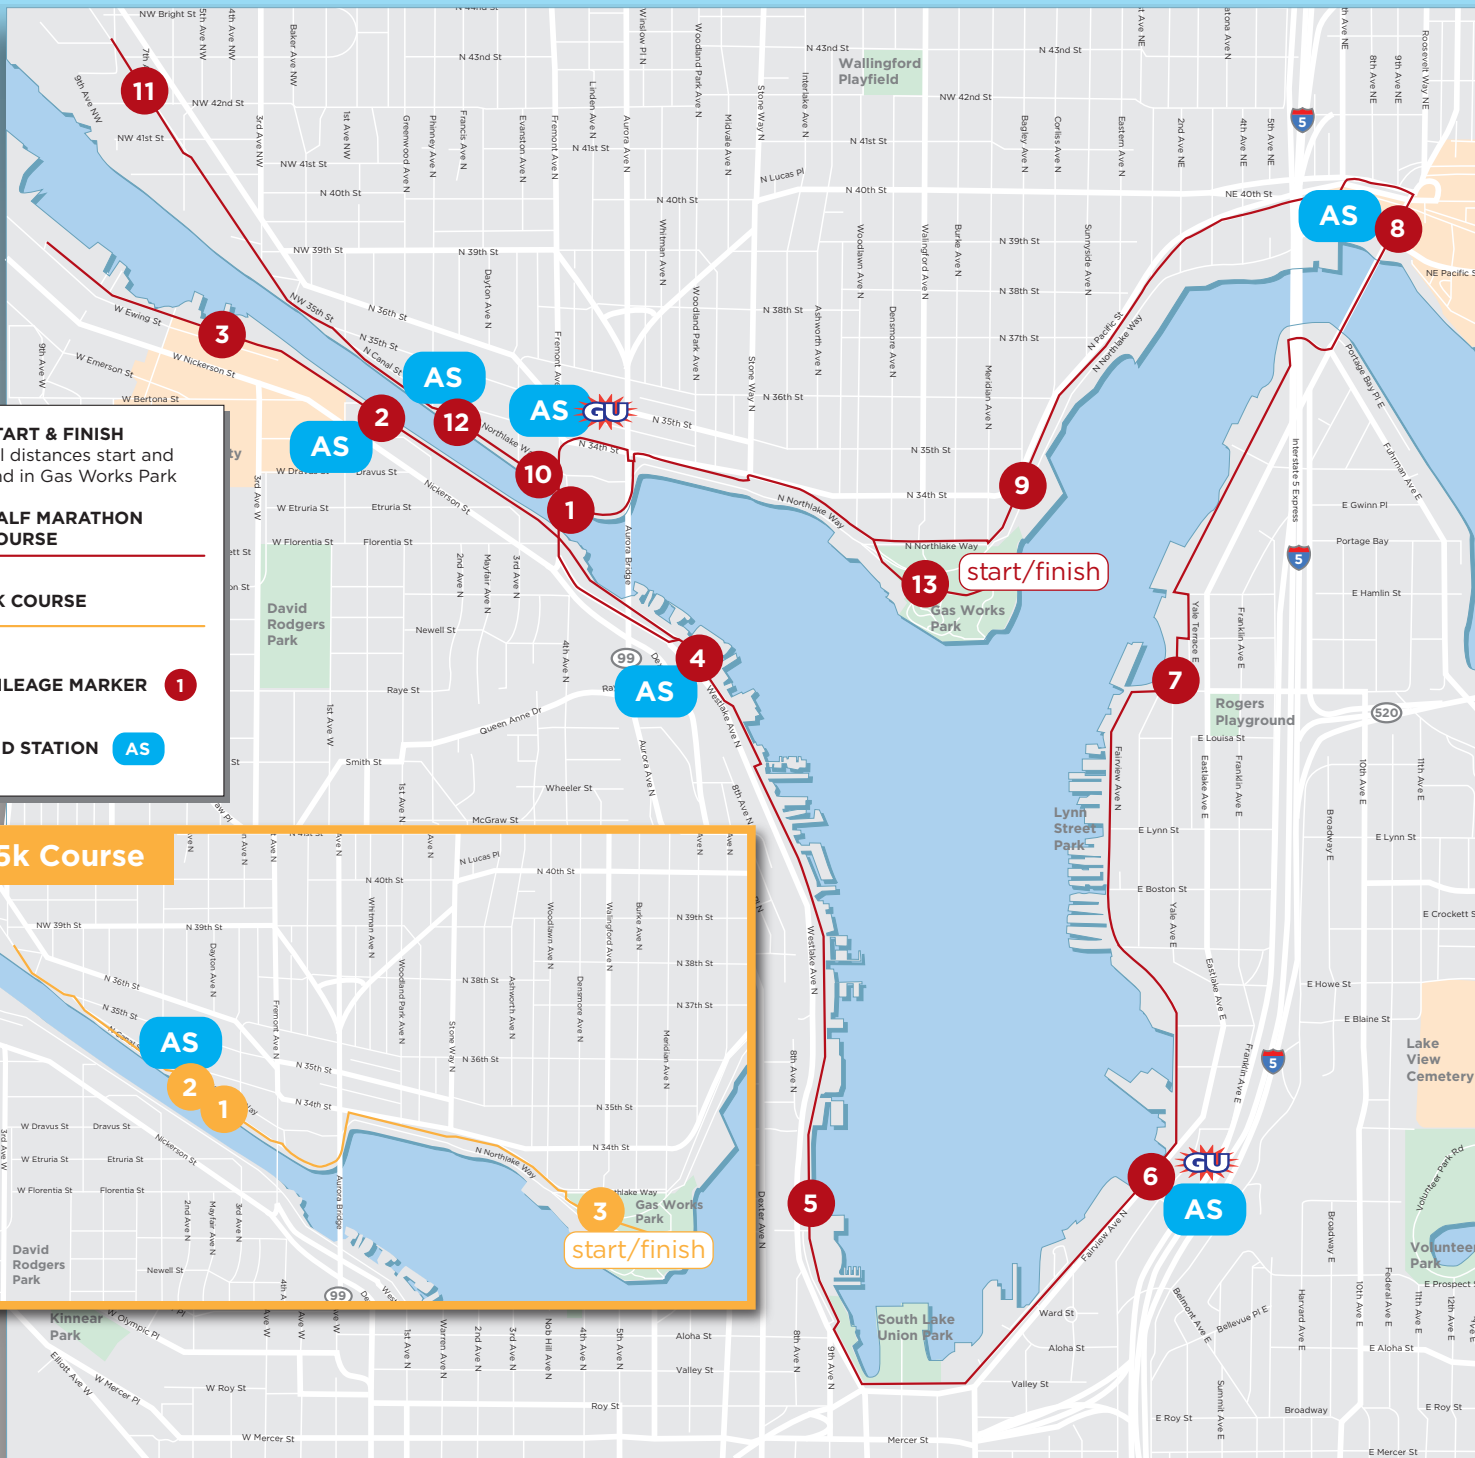

10:30 a.m. Kids Race

11:00 a.m. Closing Ceremony

1:00 p.m. Course closes*

*The course will stay open for 4 hours to accommodate walkers.

START & FINISH
All distances start and end in Gas Works Park

HALF MARATHON COURSE

5K COURSE

MILEAGE MARKER 1

AID STATION AS

5k Course

start/finish

AS 2 1 3

SEATTLE, WA