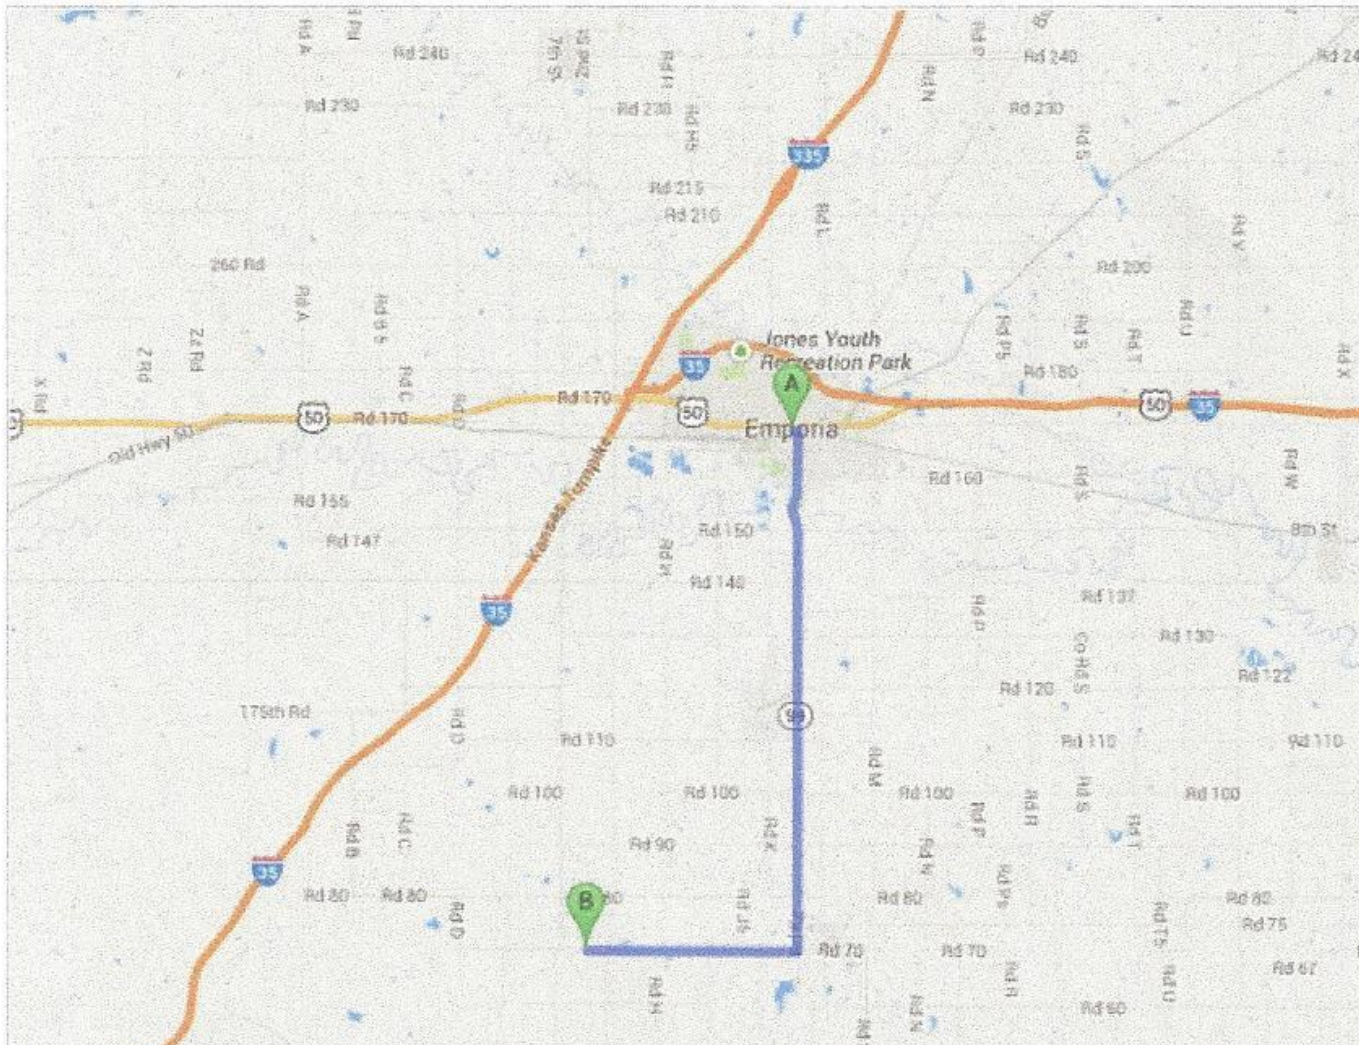

40 40 40 40 40

Ebenezer United Methodist Church

600 Road 70

Olpe, KS 66865

GPS: 38.260438,  
-96.254465

A Emporia, KS

1. Head east on W 5th Ave toward Merchant St

go 430 ft  
total 430 ft

2. Take the 2nd right onto KS-99 S/Commercial St  
Continue to follow KS-99 S  
About 12 mins

go 9.3 mi  
total 9.4 mi

3. Turn right onto Rd K5  
About 2 mins

go 0.7 mi  
total 10.1 mi

4. Turn right onto Rd 70  
Destination will be on the right  
About 8 mins

go 4.0 mi  
total 14.1 mi

B 600 Road 70, Olpe, KS 66865