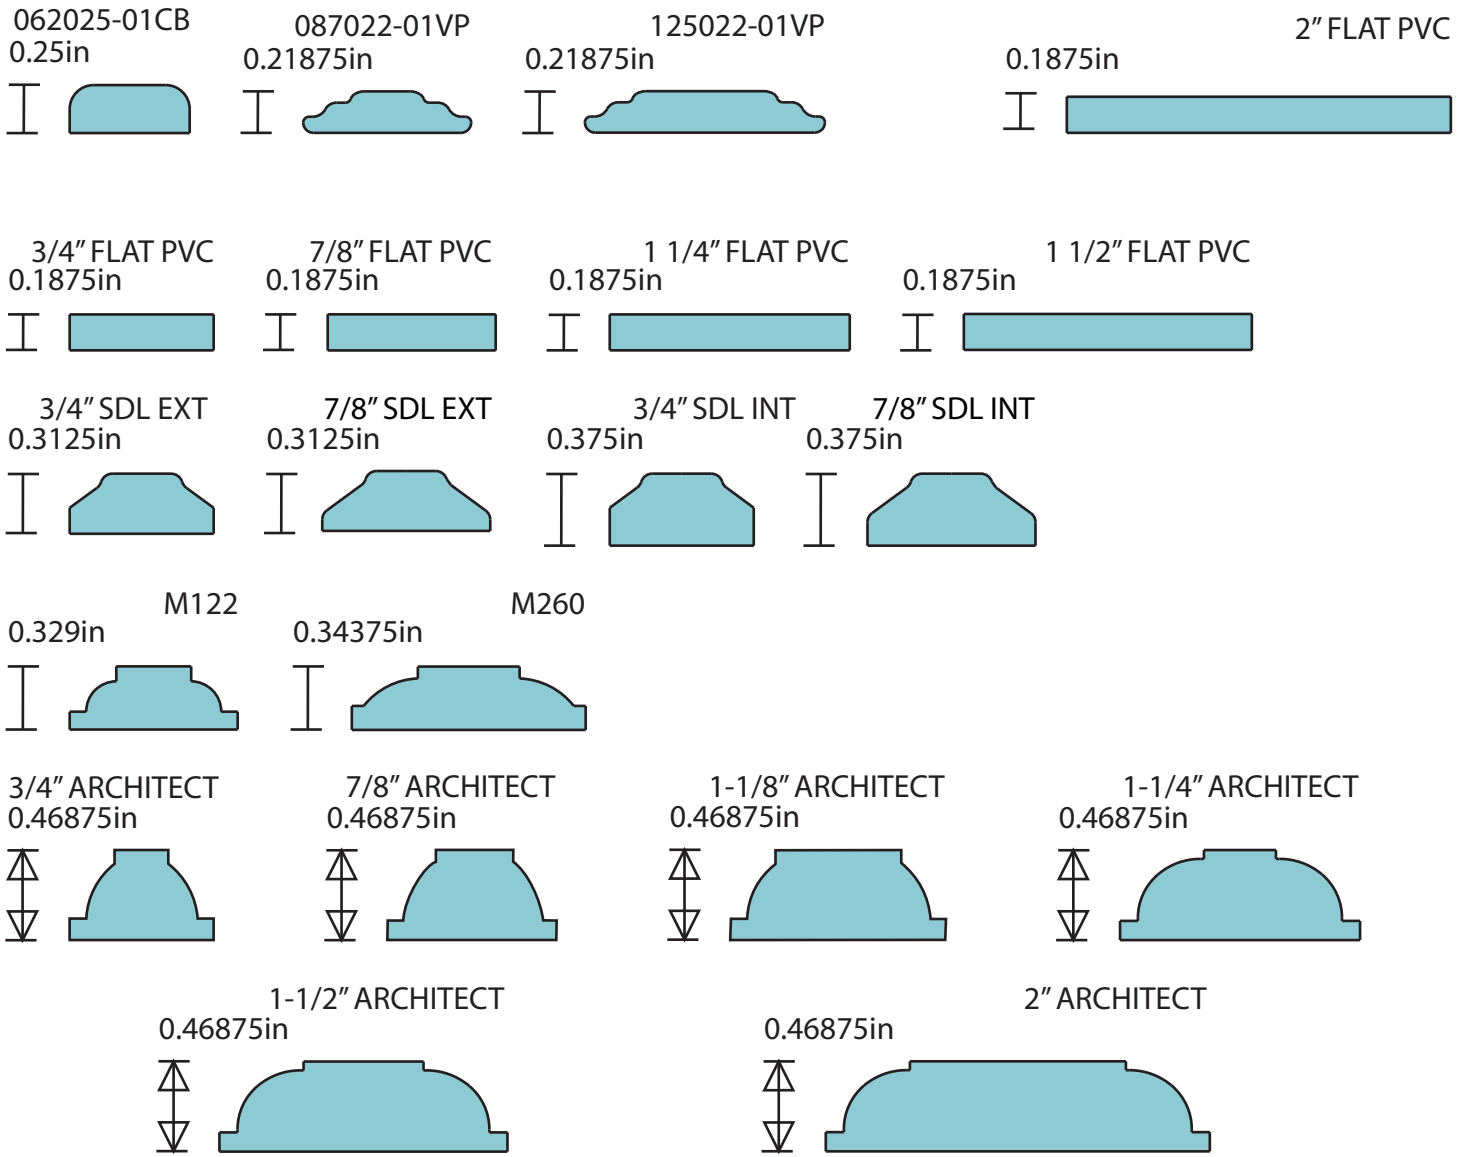

# MUNTIN PATTERNS

2x2 TRADITIONAL

3x3 TRADITIONAL

SOLID HUB 8 RAYS

3 DIVIDE BURST

4 DIVIDE BURST

SCALLOPS

3x4 TRADITIONAL

# MUNTIN PATTERNS

2 ARCHS 1 RAY

2 ARCHS 3 RAYS

SCALLOPS

SOLID HUB 2 ARCHS 1 RAY

3 ARCHS 2 RAYS

GOTHIC

4x2 TRADITIONAL

2 ARCHS 3 RAYS

2 ARCHS 5 RAYS

SCALLOPS

2 ARCHS 3 RAY CROWS FOOT

2 ARCHS 5 RAY CROWS FOOT

REMOVABLE MUNTIN BARS

REMOVABLE MUNTIN BARS

**APPLIED MUNTIN BARS  
SDL / ILT**