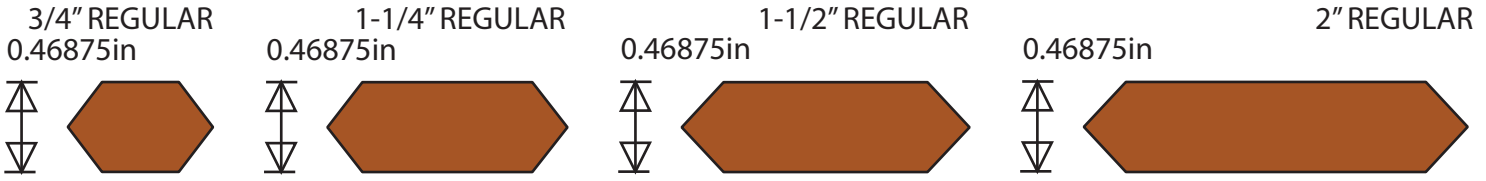

2 ARCHS 3 RAYS

2 ARCHS 5 RAYS

SCALLOPS

2 ARCHS 3 RAY CROWS FOOT

2 ARCHS 5 RAY CROWS FOOT

REMOVABLE MUNTIN BARS

REMOVABLE MUNTIN BARS

**APPLIED MUNTIN BARS  
SDL / ILT**