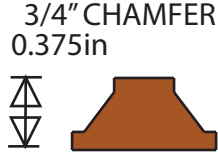

2 ARCHS 3 RAYS

2 ARCHS 5 RAYS

SCALLOPS

2 ARCHS 3 RAY CROWS FOOT

2 ARCHS 5 RAY CROWS FOOT

REMOVABLE MUNTIN BARS

REMOVABLE MUNTIN BARS

**APPLIED MUNTIN BARS  
SDL / ILT**