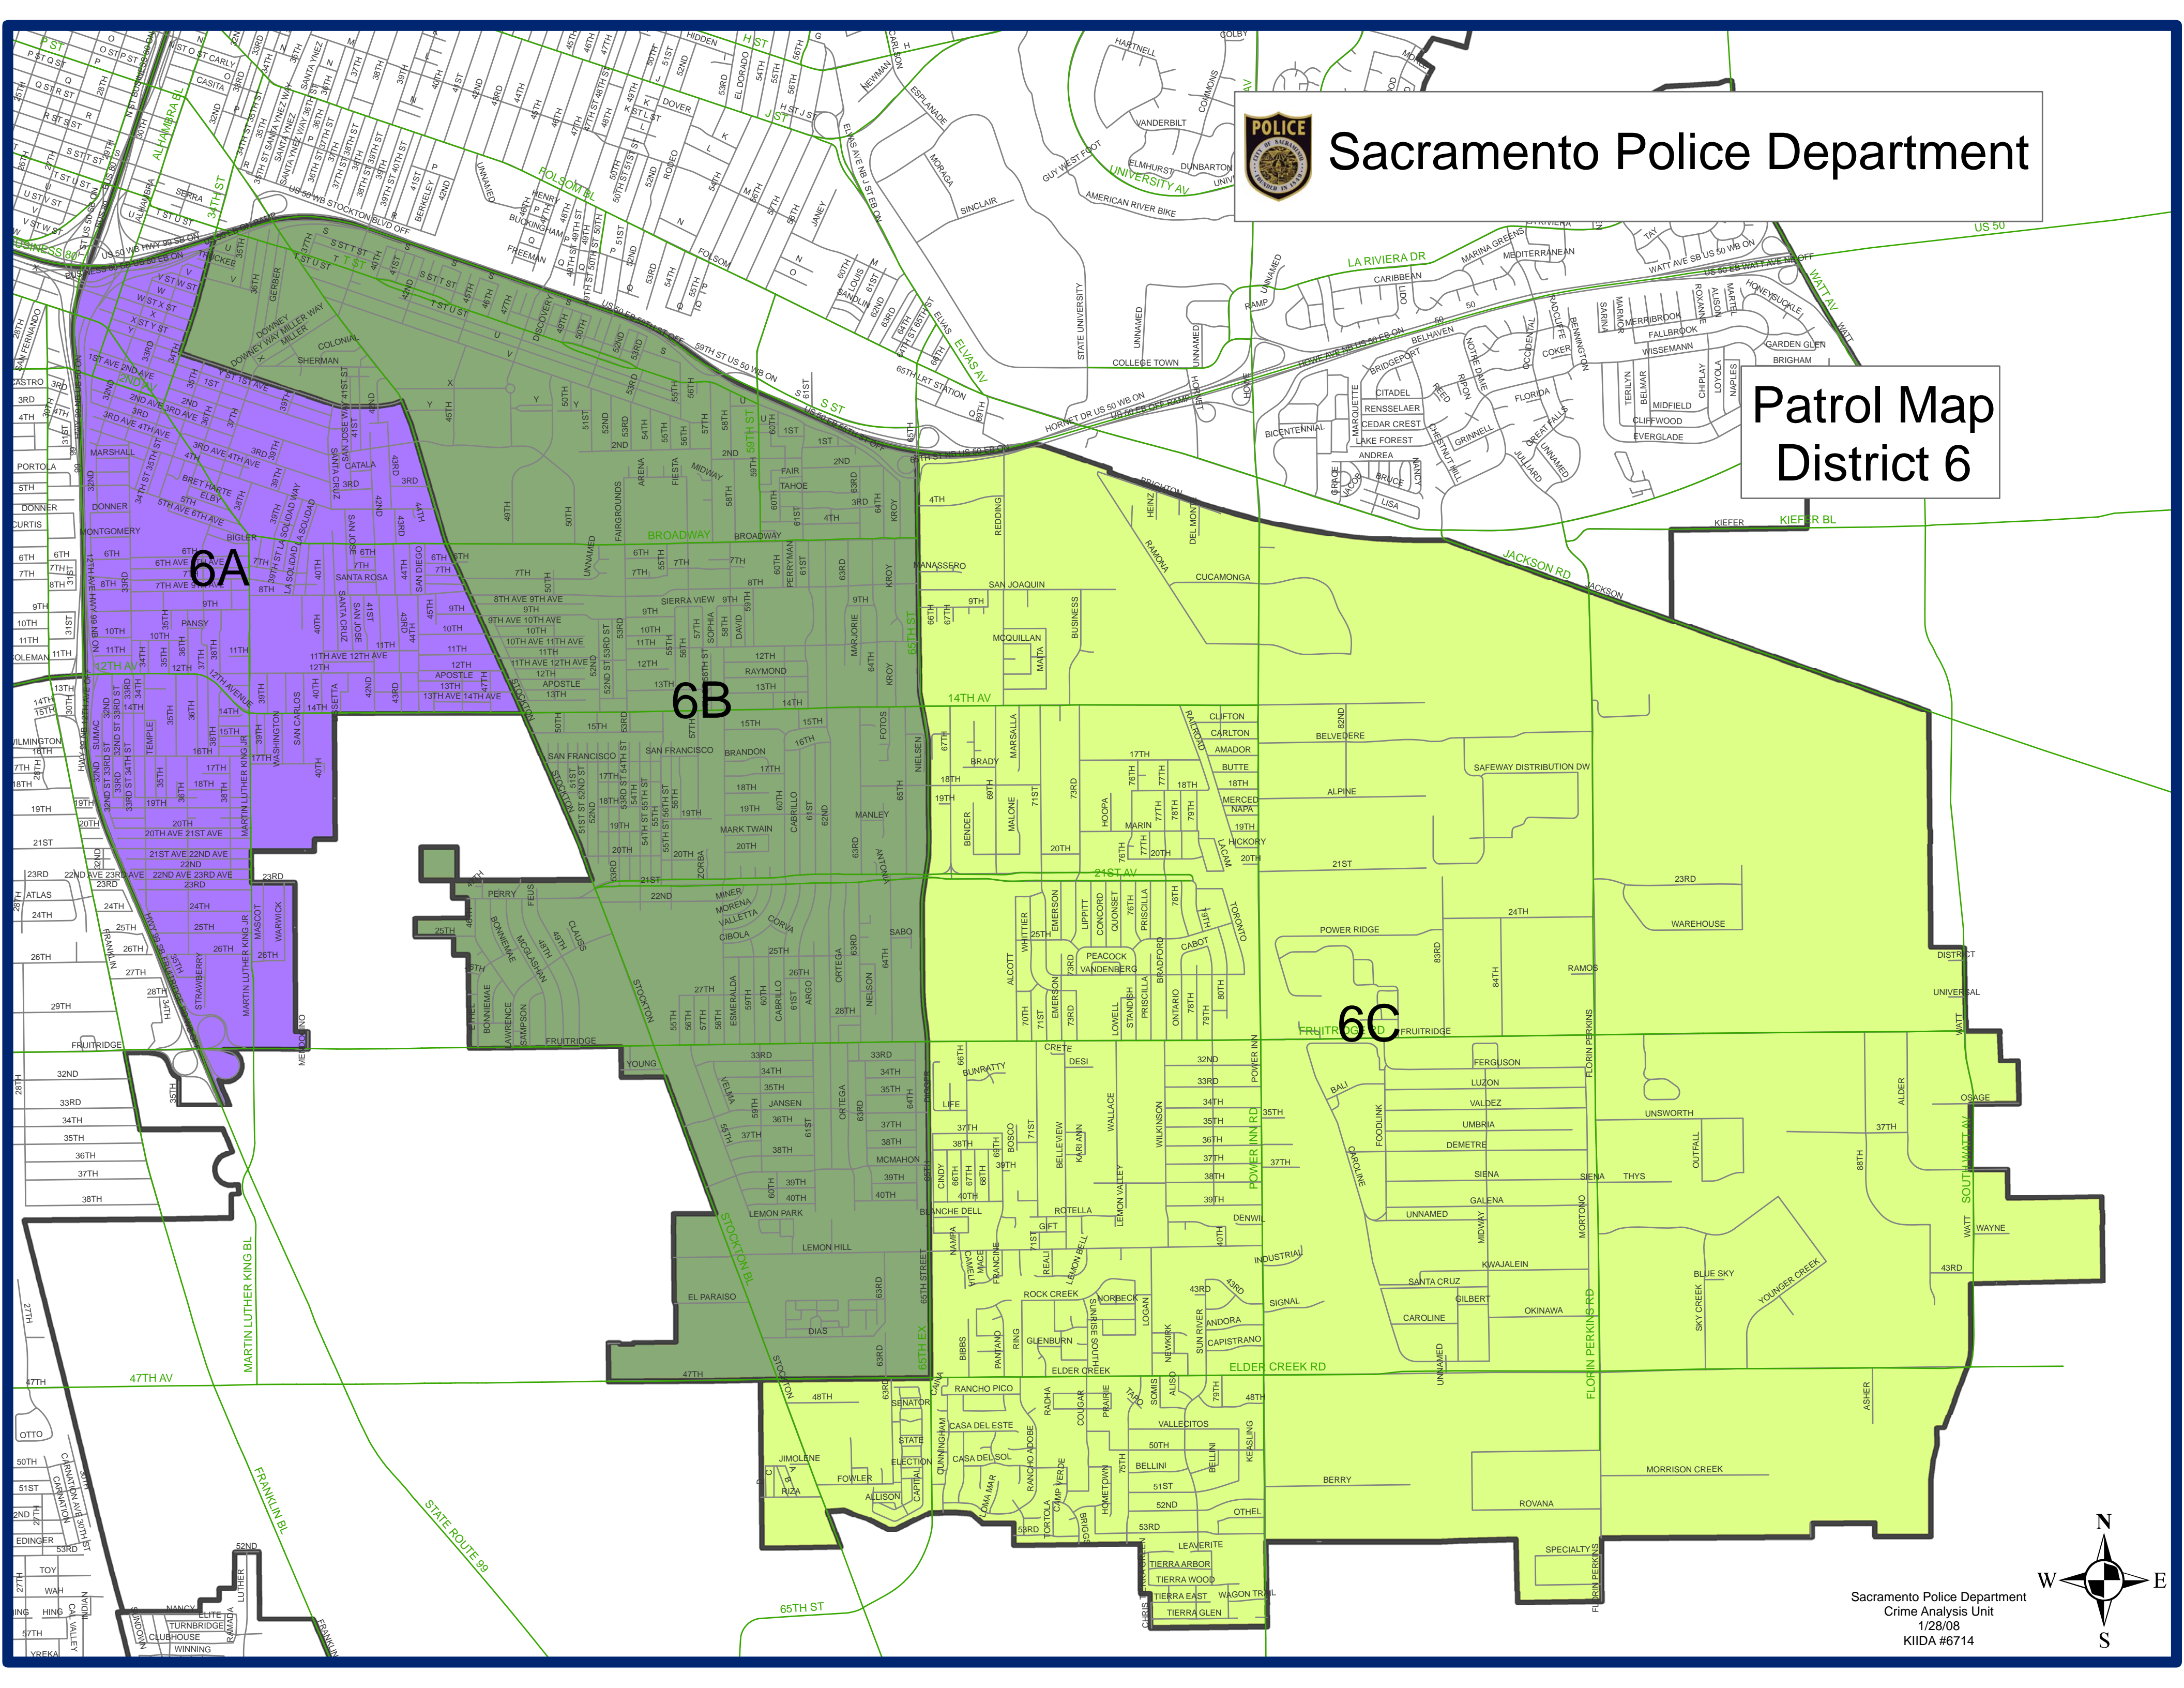

# Sacramento Police Department

## Patrol Map District 6

6A

6B

6C