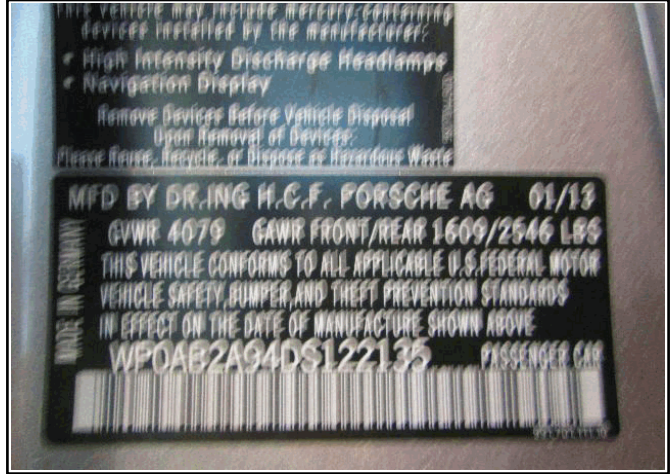

# Condition Report

Completed by Alliance Inspection Management

2013 Porsche 911

VIN: WPOAB2A94DS122135

Picture Description : **Odometer**

Picture Description : **VIN**

Picture Description : **Other**

Picture Description : **Other**