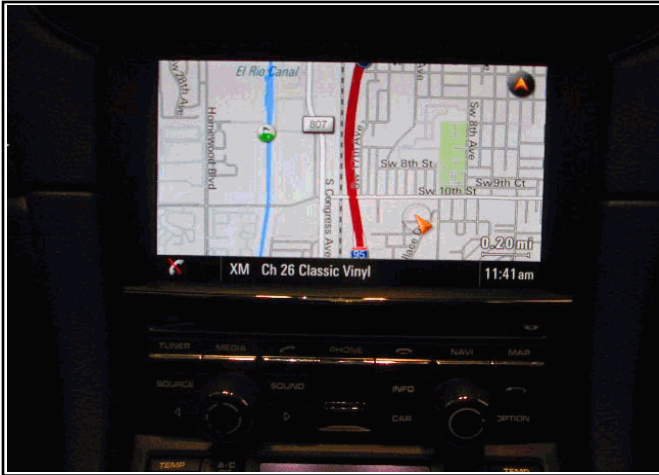

# Condition Report

Completed by Alliance Inspection Management

2013 Porsche 911

VIN: WPOAB2A94DS122135

Picture Description : **Odometer**

Picture Description : **VIN**

Picture Description : **Other**

Picture Description : **Other**