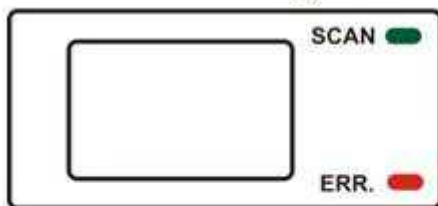

Batteries Case

Buyer attention please: AA Batteries are not included in package due to strict safety inspection on air express shipping!

welcome to estore

ESTORE00

TIME SET

FORMAT

WELCOME TO ESTORE

ESTORE009

welcome to estore

ESTORE009

4. → LED-light indications

- "GREEN" SCAN LED ON → Scan in progress.
- "GREEN" SCAN LED OFF → Standby/Scan is complete.
- "RED" ERROR LED ON → Scanning too fast.
May cause scanning error.
Restart and scan again.
- "RED" ERROR LED OFF → No error in scanning speed.
Continue scanning process.