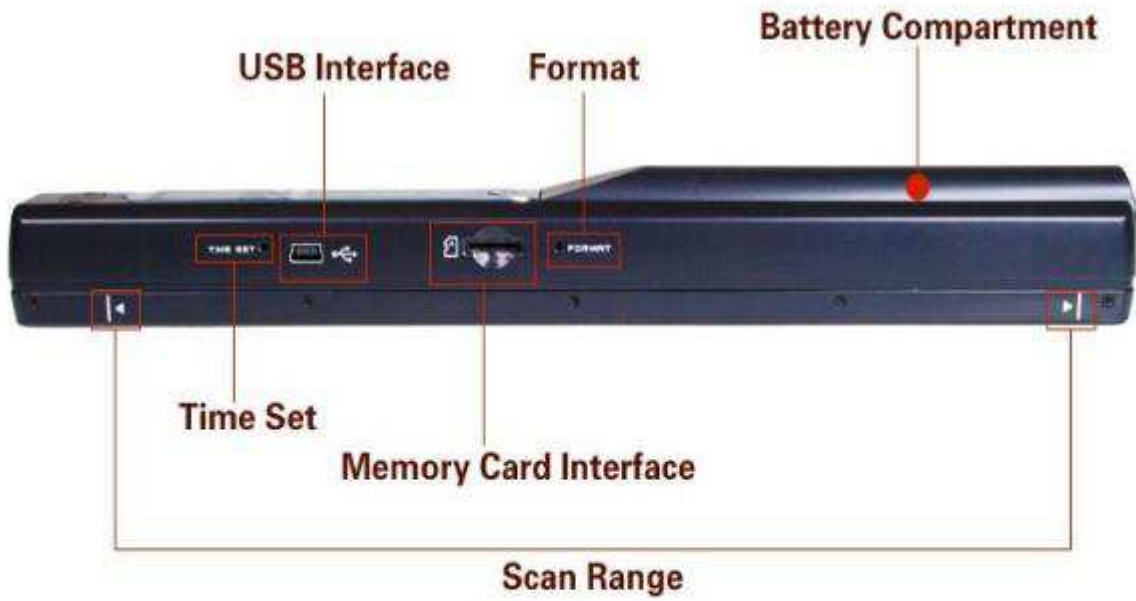

welcome to estore

ESTORE00