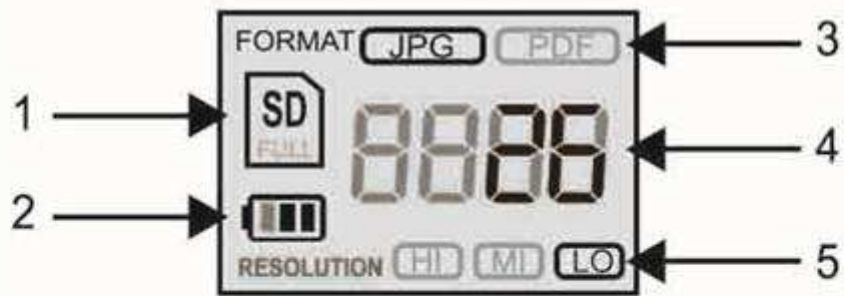

welcome to estore

ESTORE009

4. → LED-light indications

- "GREEN" SCAN LED ON → Scan in progress.
- "GREEN" SCAN LED OFF → Standby/Scan is complete.
- "RED" ERROR LED ON → Scanning too fast.
May cause scanning error.
Restart and scan again.
- "RED" ERROR LED OFF → No error in scanning speed.
Continue scanning process.

* scan will START when  button is pressed

* to END scan, press  button again

Item	Function	Description
1	SD-card indicator	Photos will be stored in the micro-SD card
2	Battery indicator	Battery is full Empty battery
3	Format	JPG/PDF
4	Counting indicator	Shows scanned files in the micro-SD card
5	Selected resolution	HI:900 dpi / MI: 600dpi / LO:300 dpi