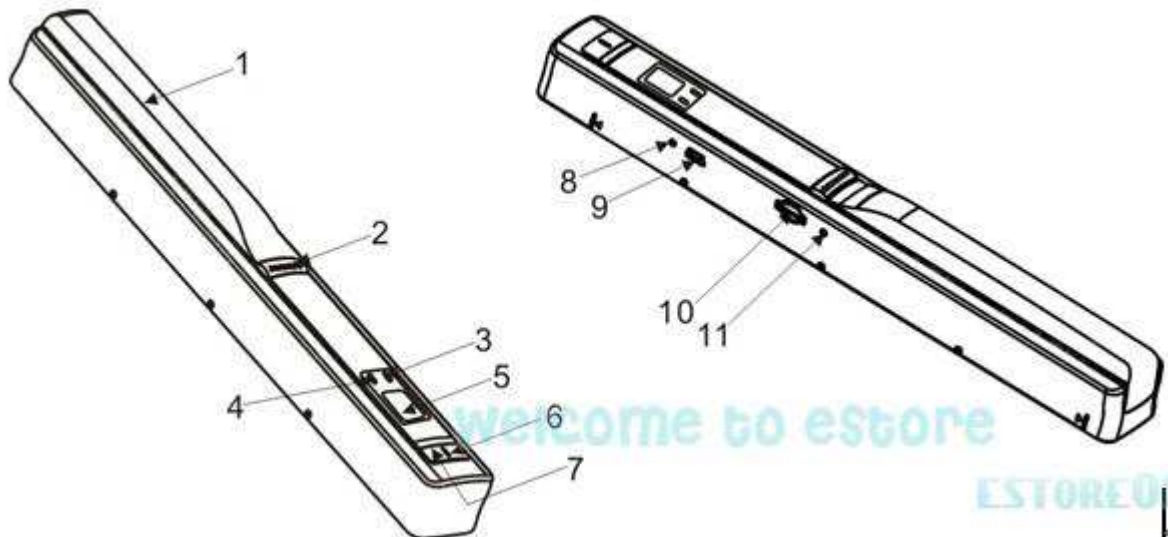

Top

Welcome to estore

ESTORE009

Side

Format Button

SD Card Slot

USB Interface

Functions

	Part	Function
1	Battery door	For 2x AA alkaline batteries
2	Power/Scan	Power On/ Off: Press and hold this key for 2 seconds to turn power on or off. In power on mode, press this button to start scanning, press this button again to stop
3	Error LED indicator	Over speed: Red LED on
4	Scan LED indicator	Ready for scan: Green LED on
5	LCD screen	Scanning status display
6	Resolution	Select High(900dpi)/Medium(600dpi)/Low(300dpi) resolution; High/Medium/Low resolution mode icon will be displayed on status LCD
7	JPG/PDF	Select JPG/PDF scan, JPG/PDF mode icon will be displayed on status LCD
8	Time set	Press to enter Time setting mode
9	USB interface	Download photos to a computer via the USB cable provided.
10	SD card slot	The micro SD card storage location.
11	Format button	Press this button to format the micro SD card.