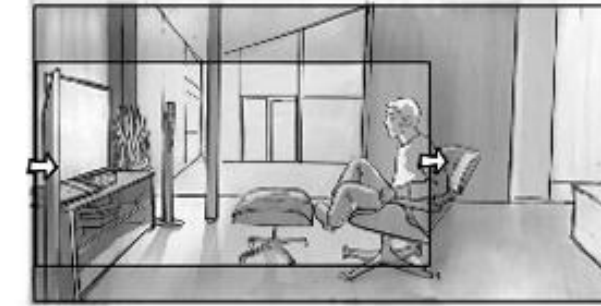

DAKOTASTORYBOARDS.COM

CLICK TO CHECK
AVAILABILITY NOW

WORK IN-HOUSE | Greater Los Angeles area
WORK REMOTE | Screen sharing/Skype
ON CALL | 7 Days a week

RATE | $300 (8 hrs.) *
WEEKEND RATE | $300
AVG. FRAMES PER DAY | 18-22

(213) 290-2409

dakotawarren1@gmail.com
www.dakotastoryboards.com

* Special rates for new clients and feature films.

SHARE THIS DOCUMENT