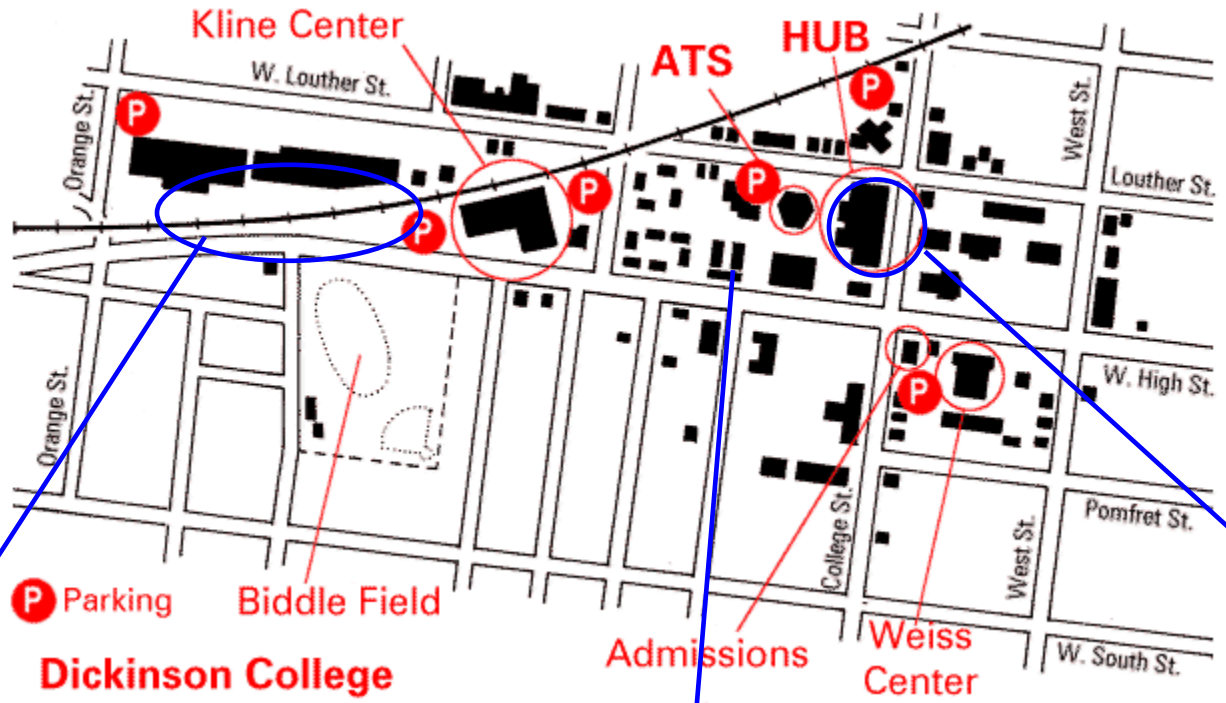

Street Map with Parking

GPS coordinates use: 575 W. High St. Carlisle, PA

Dickinson College is located to the west of downtown Carlisle, two blocks from the square in the center of town. High Street (US Route 11) runs through the campus. Parking is available in the West Kline lot (see map). Signs will direct you to the lot. **You may drop off your materials at the Drop-off area prior to parking your vehicle.** A Shuttle will be provided to take you from the parking area to the Holland Union Building. It will also be available for your return.

Parking for the Fair and Shuttle return
GPS coordinates use:
575 W. High St.
Carlisle, PA.

Drop-off Area for materials on High Street and Shuttle pick-up

The Fair will be held in the Holland Union Building (HUB)