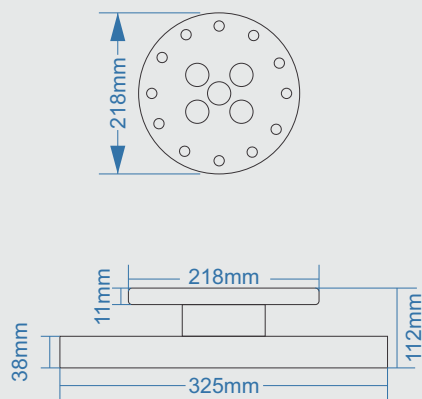

Product Image

Technical Drawing

20W LED ROTATING LIGHT

LED Make	CREE
Lamp Type	LED
Light Output	1560 Lumens
Lumens Per Wa?	130 LM/W
Color CCT	6500K
CRI	80Ra
LED Wa?age	20W
LED Driver	Mean Well
Input Voltage Range	AC 100V - 240V
Input Frequency	50/60 Hz
Beam Angle	30°
Protection Standard	IP 40
Net Weight	2.02 Kgs
Gross Weight	2.45 Kgs
Carton Box Size	355 x 235 x 145
Warranty	1 Yrs