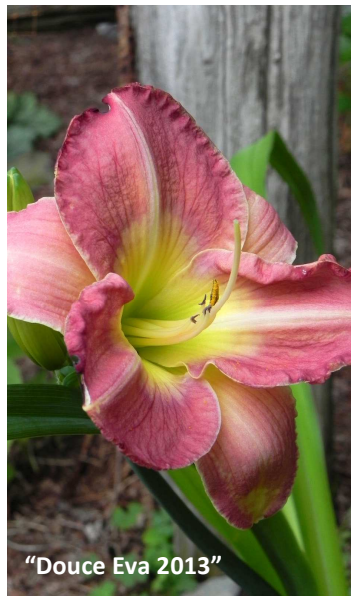

"Little Grapette"

"Barbary Corsair"

"Velouté 2012"

"Galena Gilt Edge"

"Pink Playmate"

"Minstrel Boy"

"Maman Martine 2013"

"Douce Eva 2013"