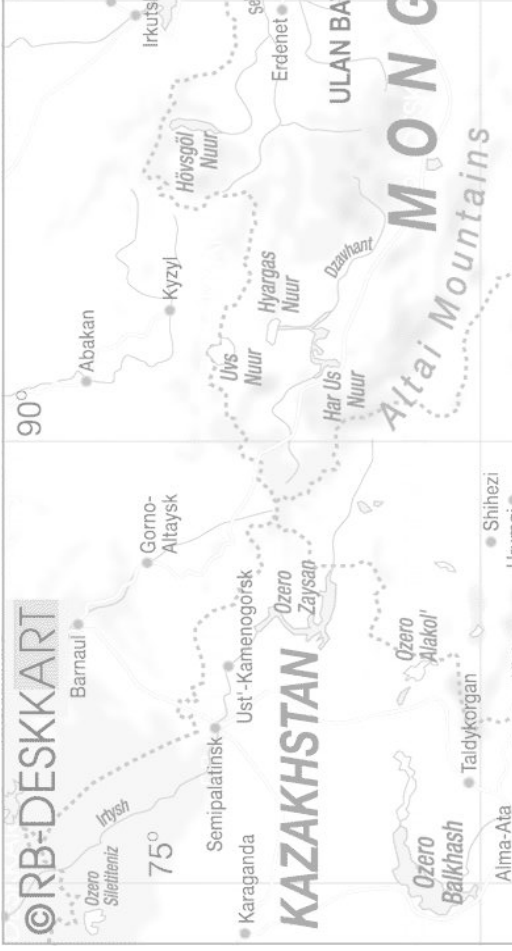

# Flug Shanghai - Qingdao

# Qingdao „Sea on Sea Hostel“

# Xi'an: Yangzimen Int. Youth Hostel, 12.-14.8.

90° 105° 120° 135°

RUSSIAN FEDERATION SOUTH CHINA SEA

# Xi'an - Beijing