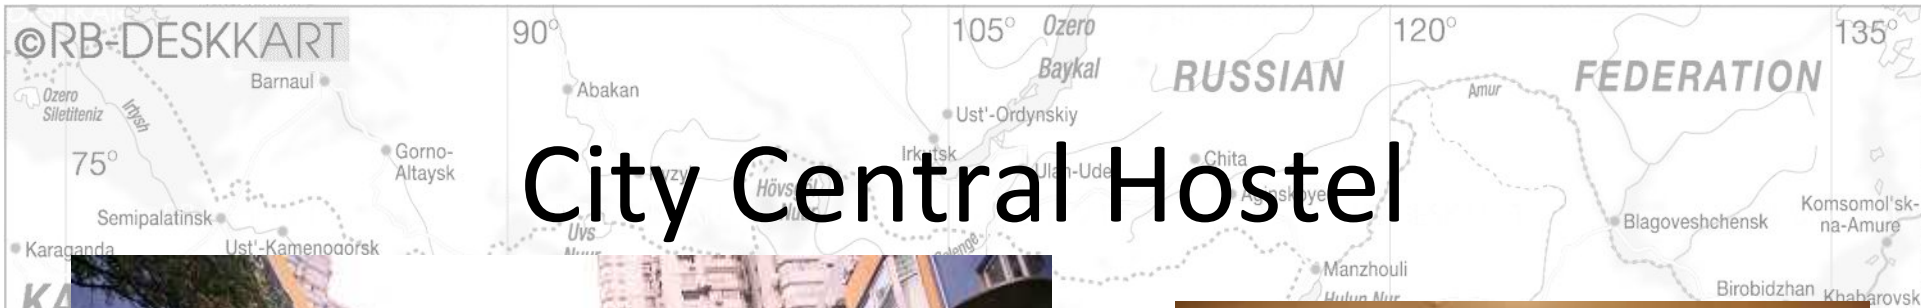

Photography by Andrew Rochfort

somol'sk-Amurg

tabarovsk

45°

ika

PAN

Nagoya

Osaka

30°

Vishakhapatman

THAILAND LAOS VIENTIANE

Hainan CHINA SEA