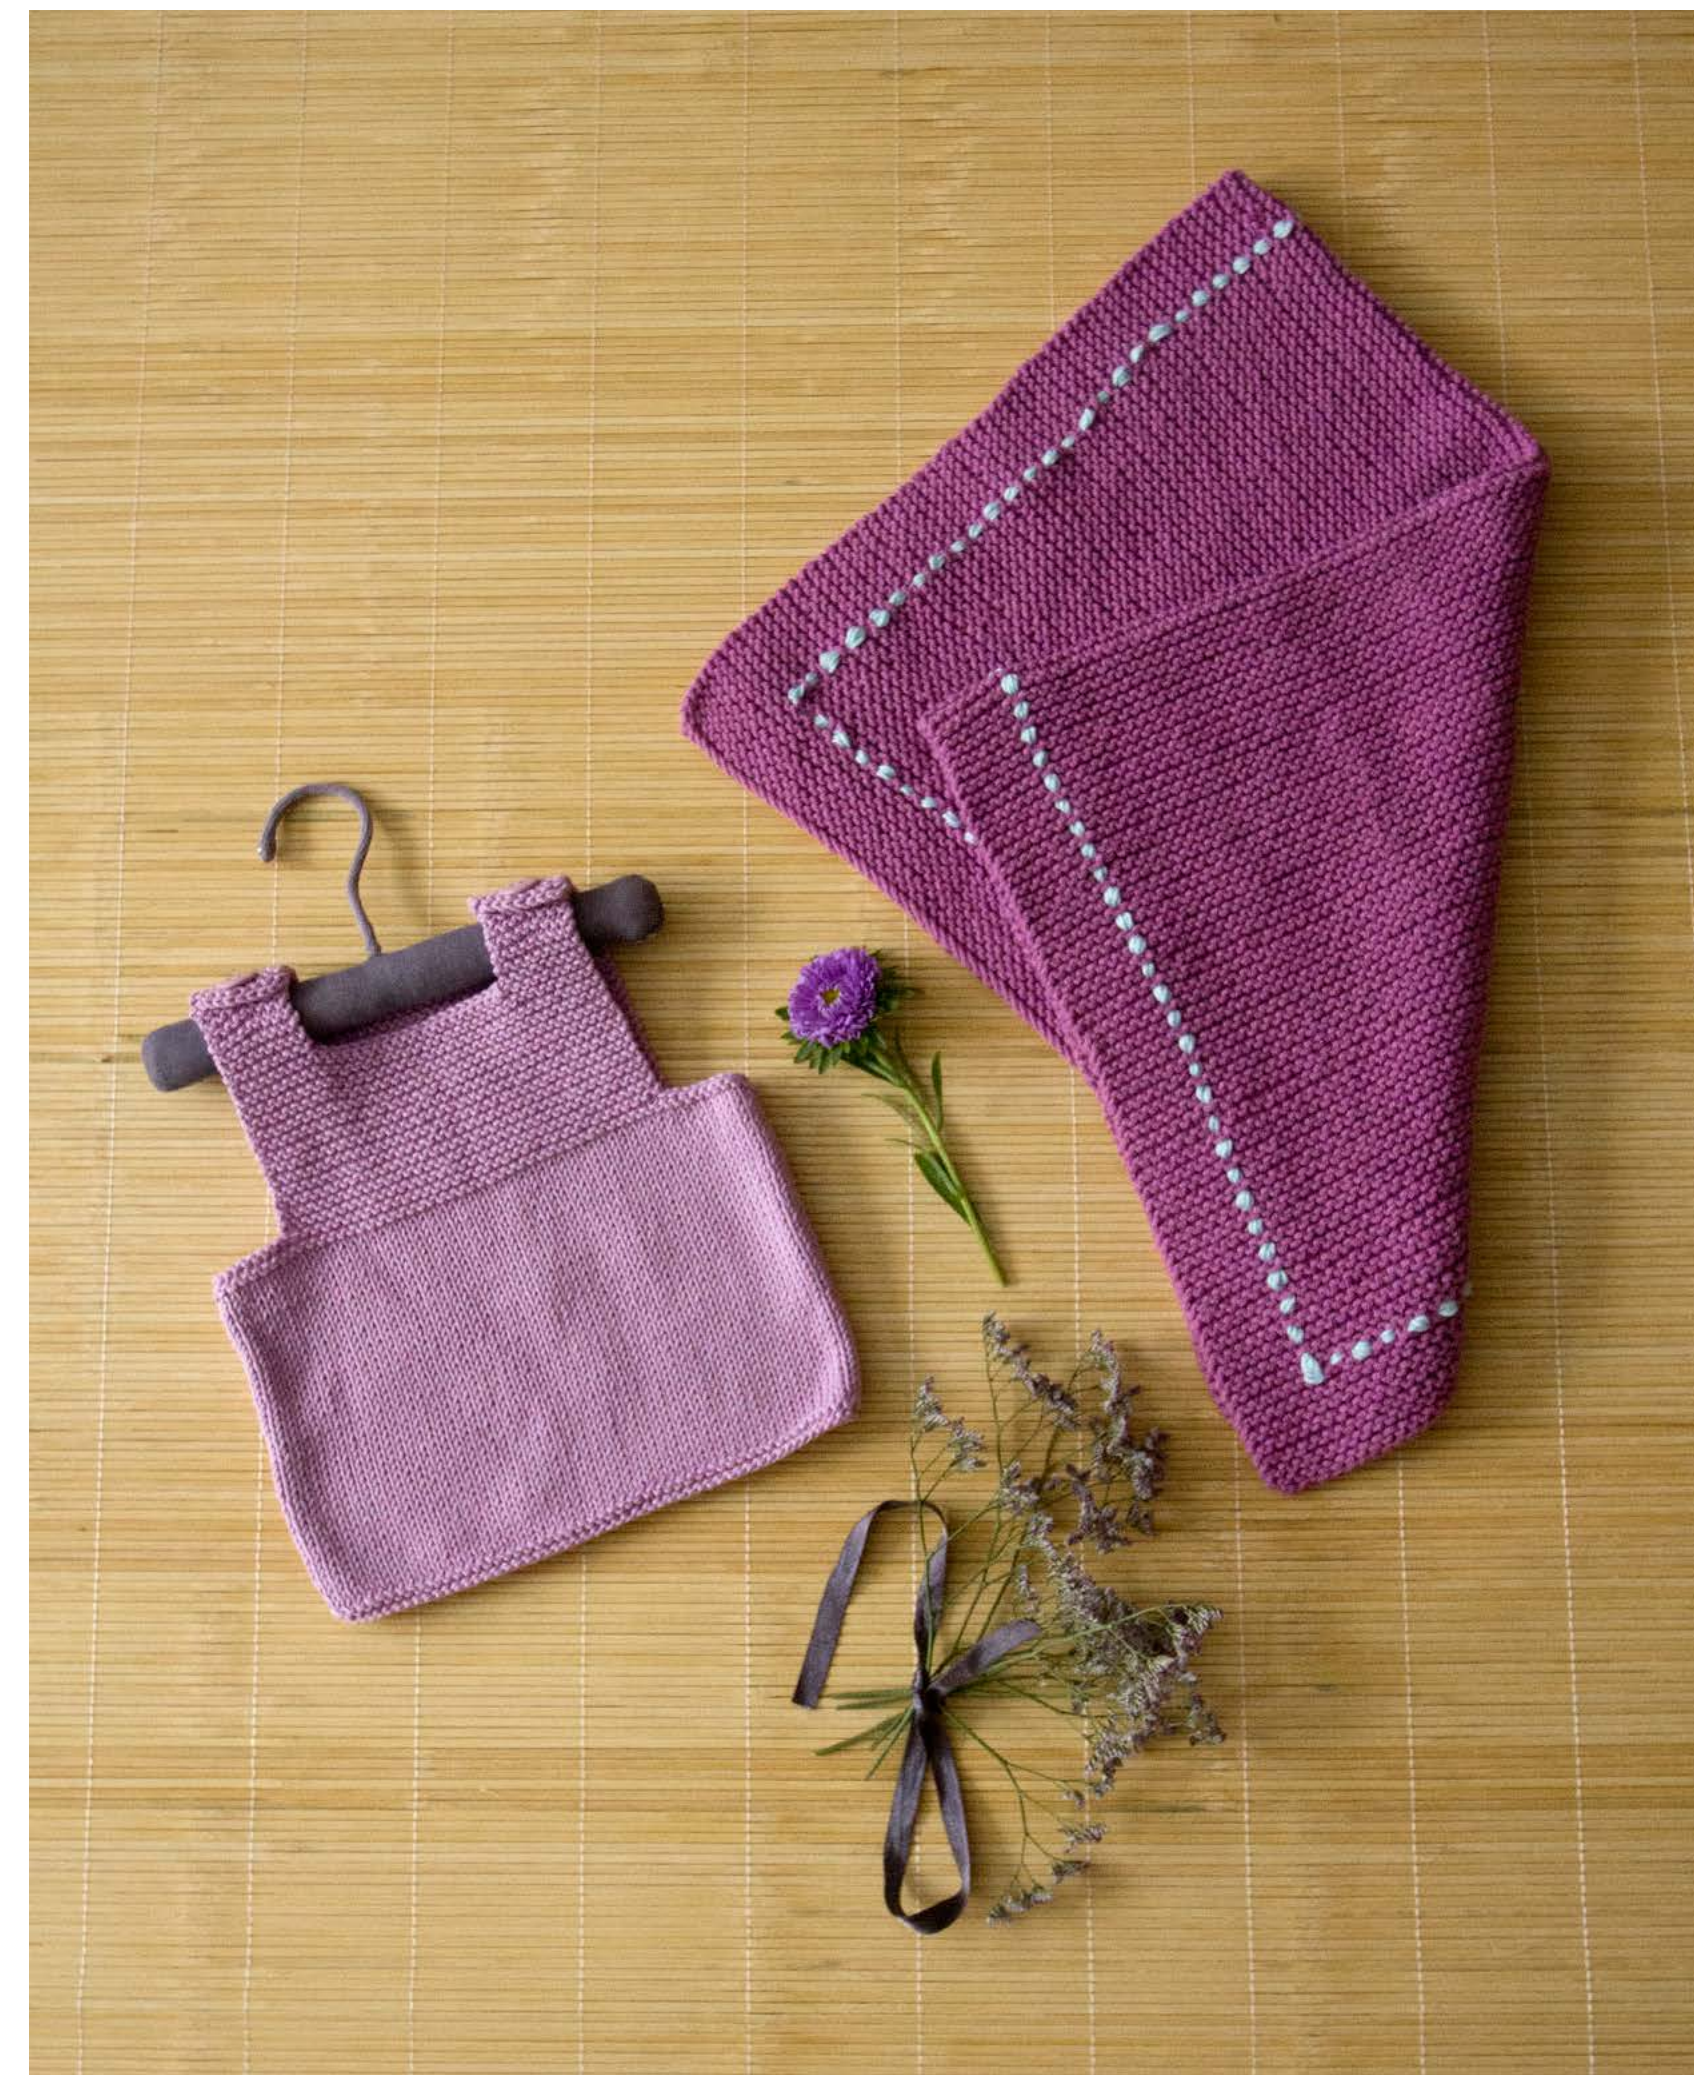

P-3 COTTON 100% 18
P-4 ALABAMA 22 + COTTON 100% 7

70 gr.
225 gr.