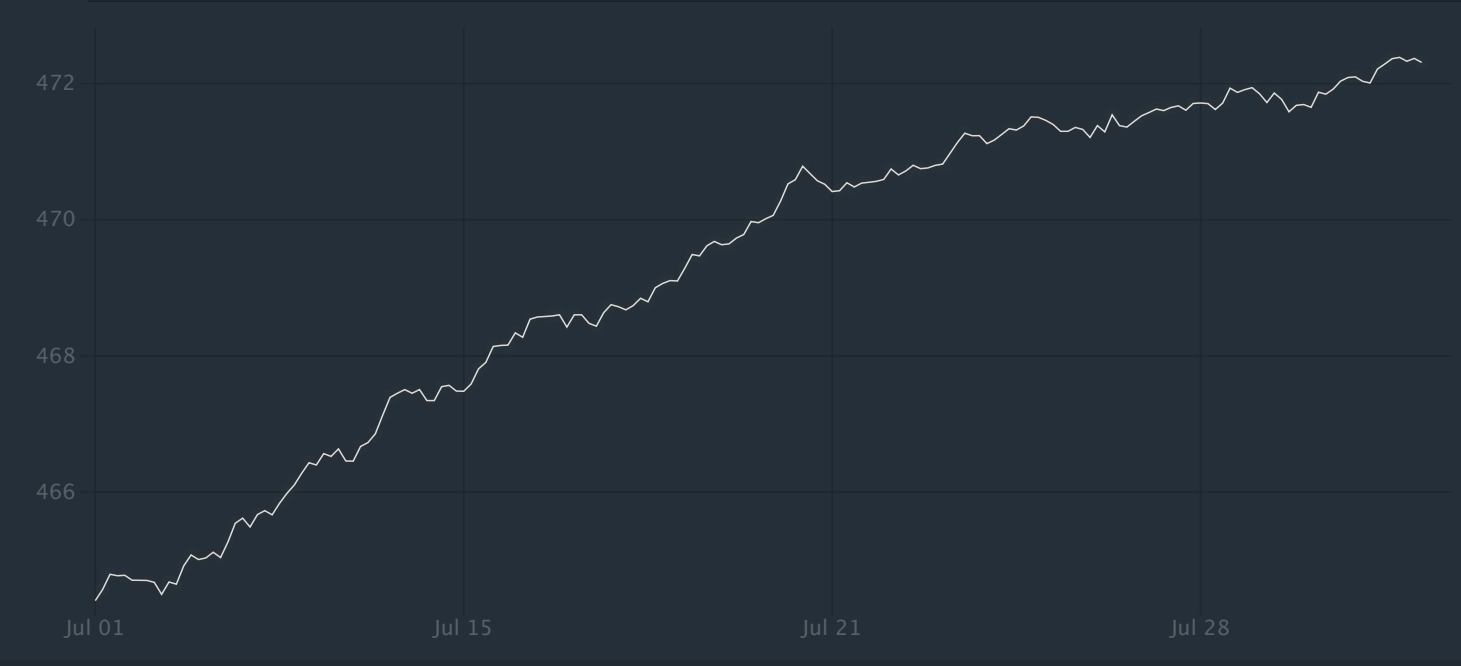

J M T

Trends

25 minutes ago **877** - **785** - 31 51.80%
LAST MATCH RECORD WIN RATE

- GIFT
- FOLLOW
- ESPORTS PROFILE

Overview Matches Trends More ▾

THIS MONTH, ALL SKILL BRACKETS, ALL LOBBIES, ALL MODES, ANY FACTION, ALL REGIONS, ANY DURATION, SIGNIFICANT

- This Month ▾
- All Heroes ▾
- All Skill Brackets ▾
- All Lobbies ▾
- All Modes ▾
- All Regions ▾
- Any Faction ▾

GPM [More ▾](#)

Showing trends from 1693 matches.

English (English) ▲