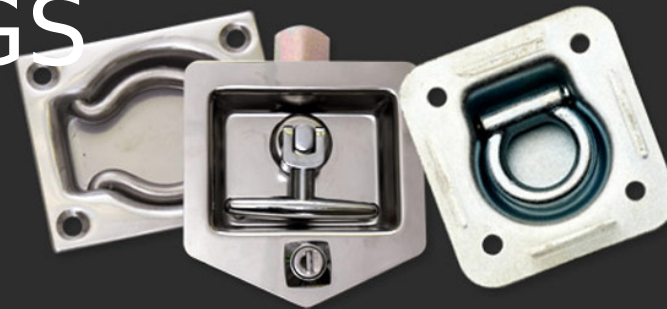

LASHING RINGS

Massive Sale On All Lashing Rings

SHOP NOW