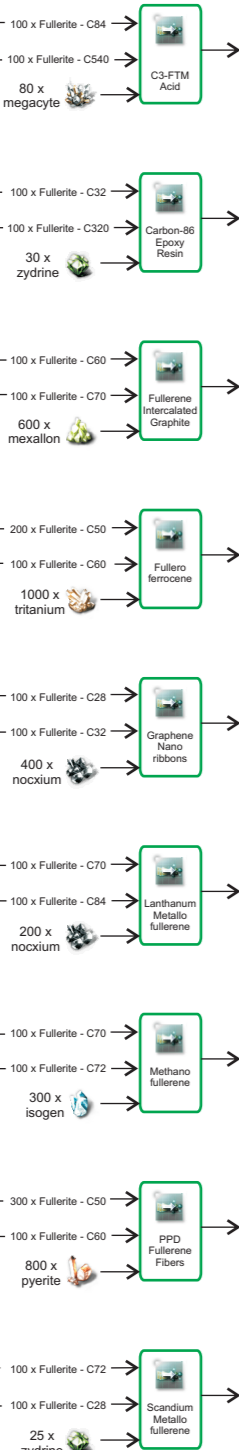

Tengu

Fullerite C28

Fullerite C32

Fullerite C320

Fullerite C50

Fullerite C540

Fullerite C60

Fullerite C70

Fullerite C72

Fullerite C84

Accelerated Ejection Bay
Covert Reconfiguration
Magnetic Infusion Basin
Obscuration Manifold

Supplemental Screening
Warfare Processor
Adaptive Shielding
Amplification Node

Augmented Capacitor Reservoir
Capacitor Regeneration Matrix
Power Core Multiplier
Supplemental Coolant Injector

CPU Efficiency Gate
Dissolution Sequencer
Emergent Locus Analyzer
Obscured Manifold

Fuel Catalyst
Gravitational Analyser
Intercalated Nanofibers
Interdiction Nullifier