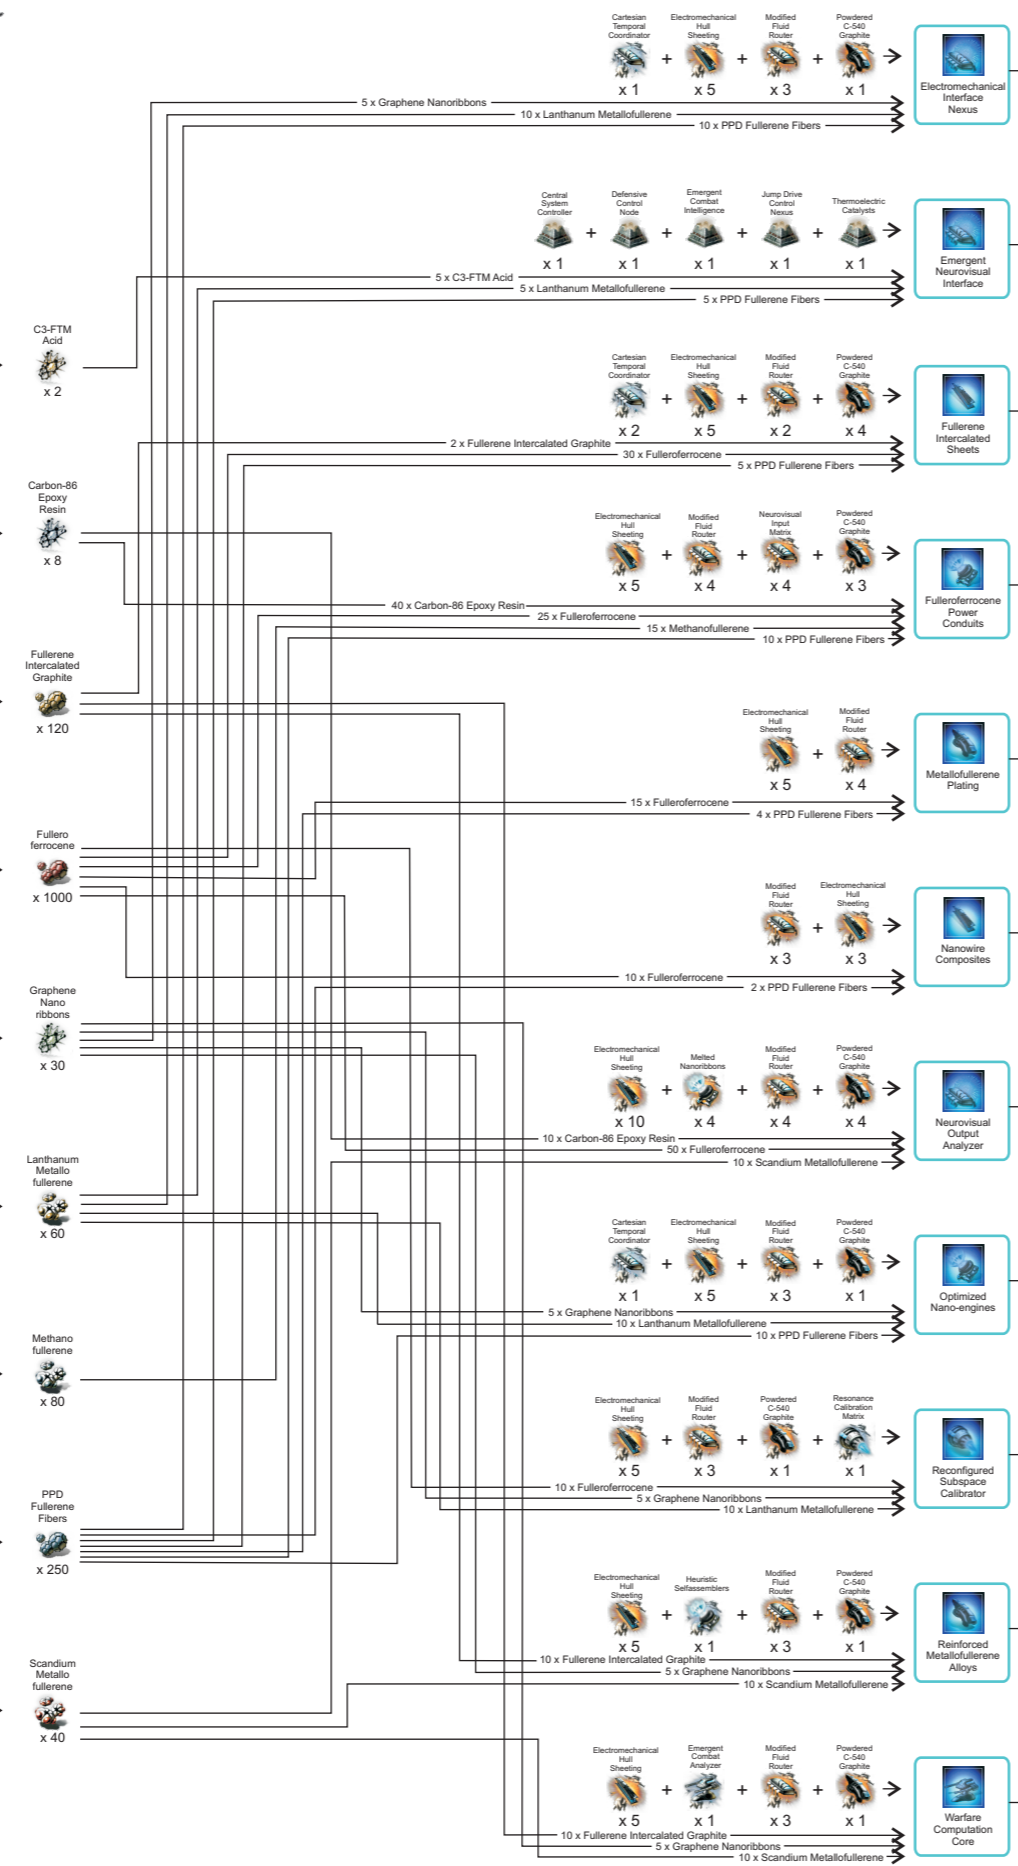

Tengu

Fullerite C28

Fullerite C32

Fullerite C320

Fullerite C50

Fullerite C540

Fullerite C60

Fullerite C70

Fullerite C72

Fullerite C84

Accelerated Ejection Bay
Covert Reconfiguration
Magnetic Infusion Basin
Obscuration Manifold

Supplemental Screening
Warfare Processor
Adaptive Shielding
Amplification Node

Augmented Capacitor Reservoir
Capacitor Regeneration Matrix
Power Core Multiplier
Supplemental Coolant Injector

CPU Efficiency Gate
Dissolution Sequencer
Emergent Locus Analyzer
Obscured Manifold

Fuel Catalyst
Gravitational Analyser
Intercalated Nanofibers
Interdiction Nullifier