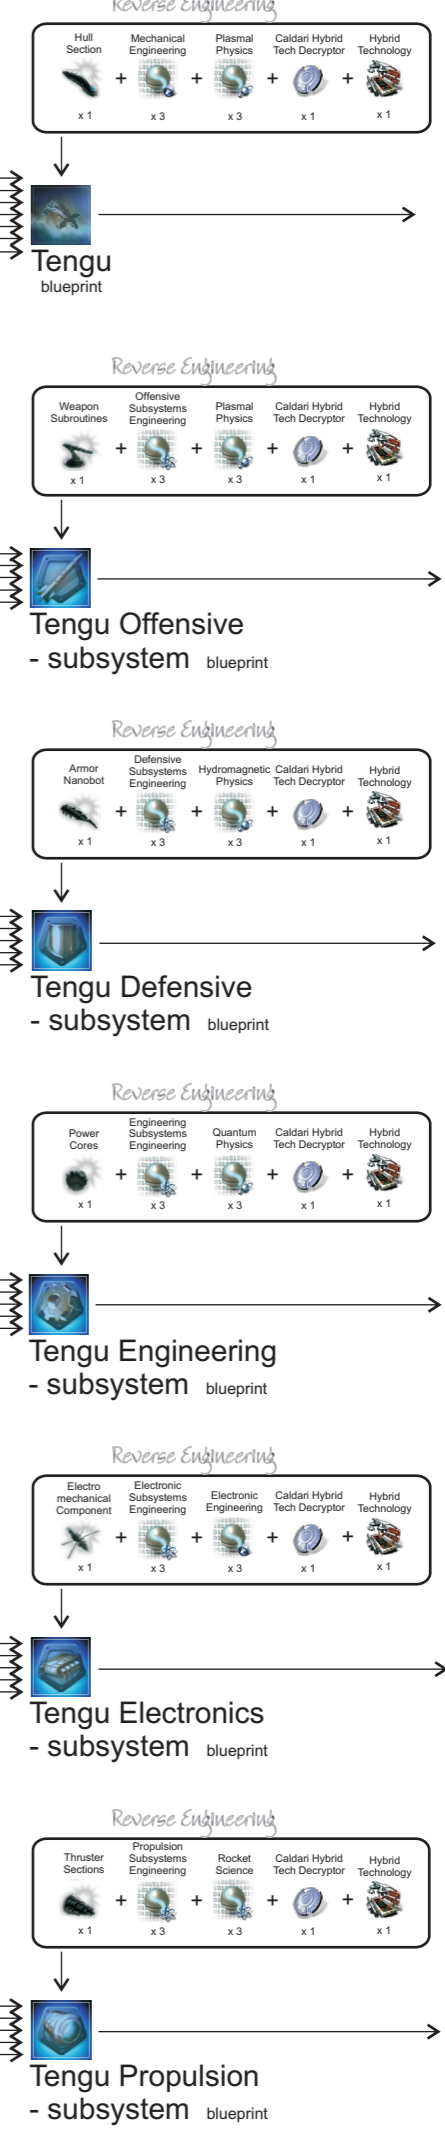

Tengu

Fullerite C28

Fullerite C32

Fullerite C320

Fullerite C50

Fullerite C540

Fullerite C60

Fullerite C70

Fullerite C72

Fullerite C84

Accelerated Ejection Bay
Covert Reconfiguration
Magnetic Infusion Basin
Obscuration Manifold

Supplemental Screening
Warfare Processor
Adaptive Shielding
Amplification Node

Augmented Capacitor Reservoir
Capacitor Regeneration Matrix
Power Core Multiplier
Supplemental Coolant Injector

CPU Efficiency Gate
Dissolution Sequencer
Emergent Locus Analyzer
Obscured Manifold

Fuel Catalyst
Gravitational Analyser
Intercalated Nanofibers
Interdiction Nullifier