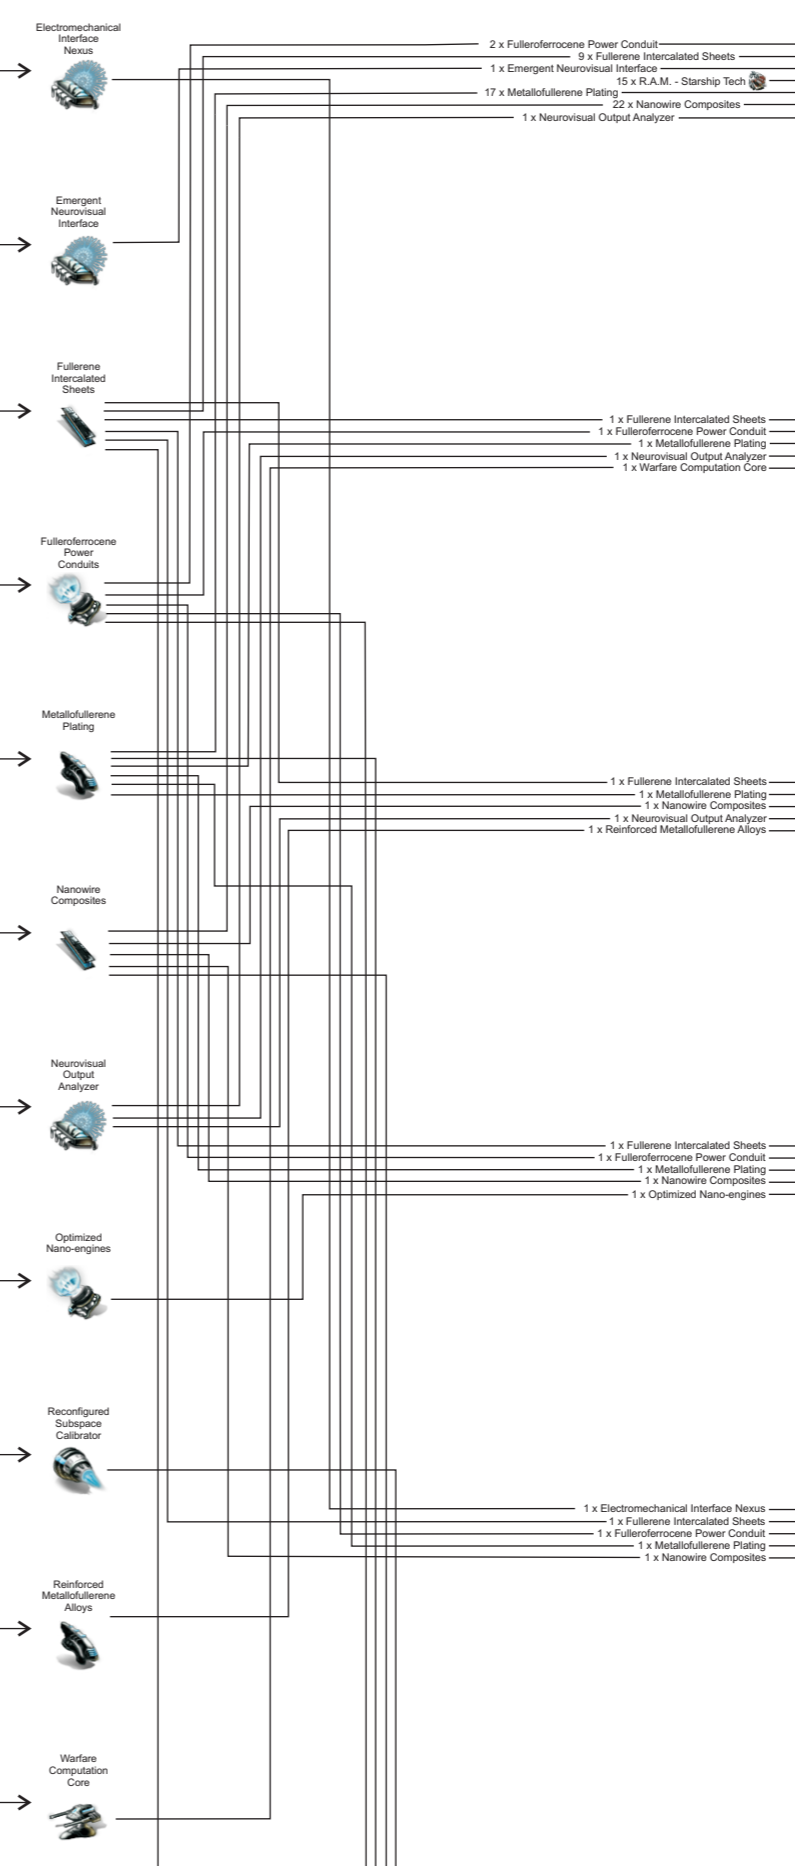

Tengu

Fullerite C28

Fullerite C32

Fullerite C320

Fullerite C50

Fullerite C540

Fullerite C60

Fullerite C70

Fullerite C72

Fullerite C84

Accelerated Ejection Bay
Covert Reconfiguration
Magnetic Infusion Basin
Obscuration Manifold

Supplemental Screening
Warfare Processor
Adaptive Shielding
Amplification Node

Augmented Capacitor Reservoir
Capacitor Regeneration Matrix
Power Core Multiplier
Supplemental Coolant Injector

CPU Efficiency Gate
Dissolution Sequencer
Emergent Locus Analyzer
Obscured Manifold

Fuel Catalyst
Gravitational Analyser
Intercalated Nanofibers
Interdiction Nullifier