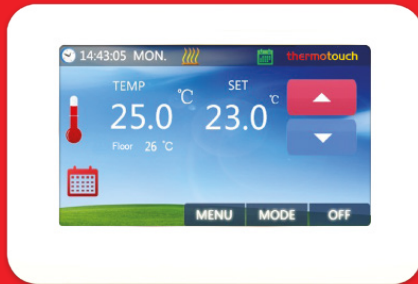

Thermotouch 4.3iC

- 4.3 inch colour touchscreen
- 5 flexible heating modes
- 7 day heating program
- Floor sensor included (3m)
- 3 year guarantee

Uncoated Insulation

Benefit from a 50% energy saving by installing a 10mm layer of insulation boards as part of the floor build up. Uncoated boards are suitable for use on concrete substrate.