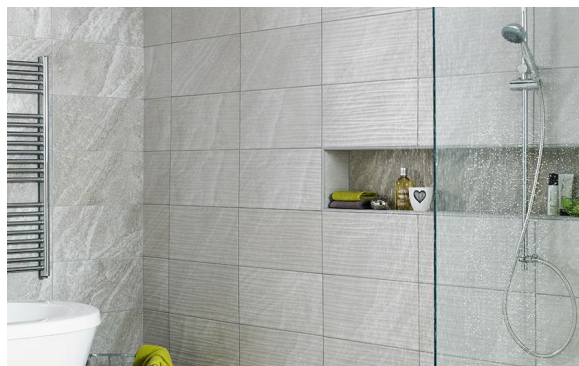

Size: 25x45cm

Code: TVC004

Material: Ceramic

Contemporary

Bring a touch of class to your room with our contemporary tiles

Slate Grey

Size: 25x50cm

Code: TVC006