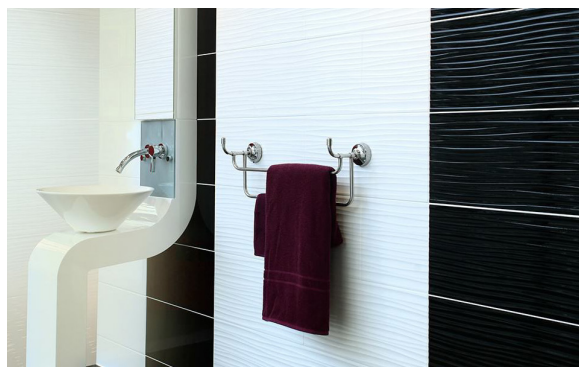

Gloss

Size: 25x50cm

Code: TVC007

Material: Ceramic