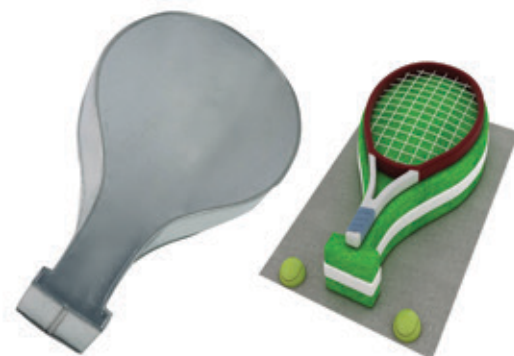

Size: 11.5" length 6" width 2 depth (approx)

MICKEY MOUSE cake tin

Code: CTE10

Size: 11.5" length 6" width 2 depth (approx)

CAR cake tin

Code: CTE11

Size: 13" length 7" width 2 depth (approx)

SHOE cake tin

Code: CTE12

Size: 6" length 12.5" width 2 depth (approx)

TRAIN cake tin

Code: CTE13

Size: 13" length 8" width 2.5 depth (approx)

DOUBLE HEART cake tin

Code: CTE14

Size: 7" length 15" width 2 depth (approx)

CRICKET BAT cake tin

Code: CTE15

Size: 20" length 5" width 2 depth (approx)

TENNIS RACKET cake tin

Code: CTE16

Size: 15" length 8.5" width 2 depth (approx)

NOVELTY SHAPES

CHRISTMAS TREE cake tin