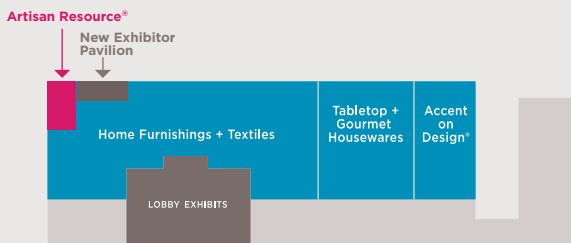

LEVEL

3

AISLES 1000-4200

HOME

Jan 31 - Feb 3, 2016

Home Furnishings + Textiles

Tabletop + Gourmet Housewares

Accent On Design®

New Exhibitor Pavilion

ARTISAN RESOURCE®

Jan 31 - Feb 3, 2016