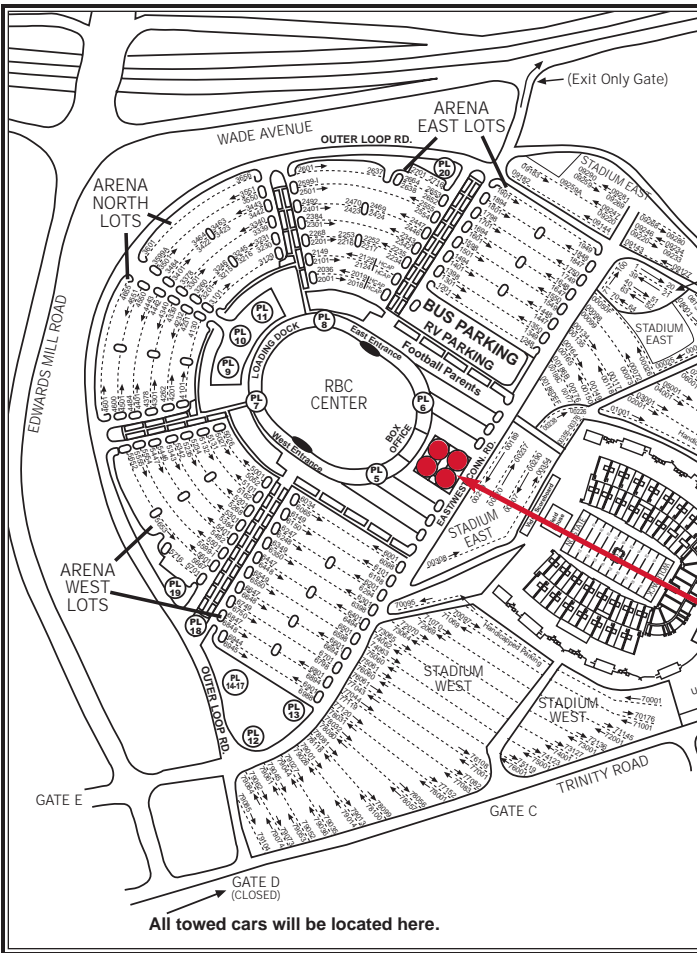

Parking

All parking inside Carter-Finley Stadium is reserved and is accessible by parking pass only. General public parking is located in The Vet School Fields, Bunn Field, Trinity Farms, Frank Weedon Drive, West Chase, Cardinal Gibbons School, and the NC State Fairgrounds Lots.

For handicapped parking, enter at Gate B and park in the areas identified by the parking staff. Available parking is on a first come basis.

For non-reserved RV parking information, please contact the NC State Fairgrounds at 821-7400.