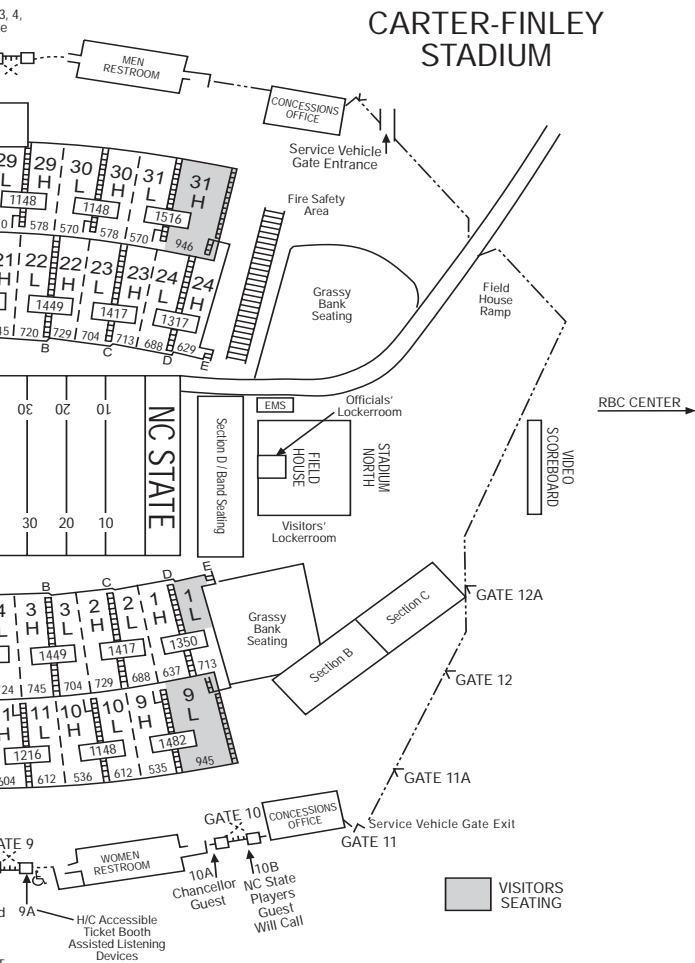

Ticket Office: Gate 8

General Will Call: In the Ticket Office at Gate 8

Chancellor's Guests: Main Gate 1/2/3/4

NC State Players' Guests: Gate 10B

High School Coaches: Gate 6B

NC State Recruits/Prospects: Gate 6B

Assisted Listening Devices available at Gates 3 & 9

ATM

For your convenience, ATMs are located at Gate 2 and Gate 9.