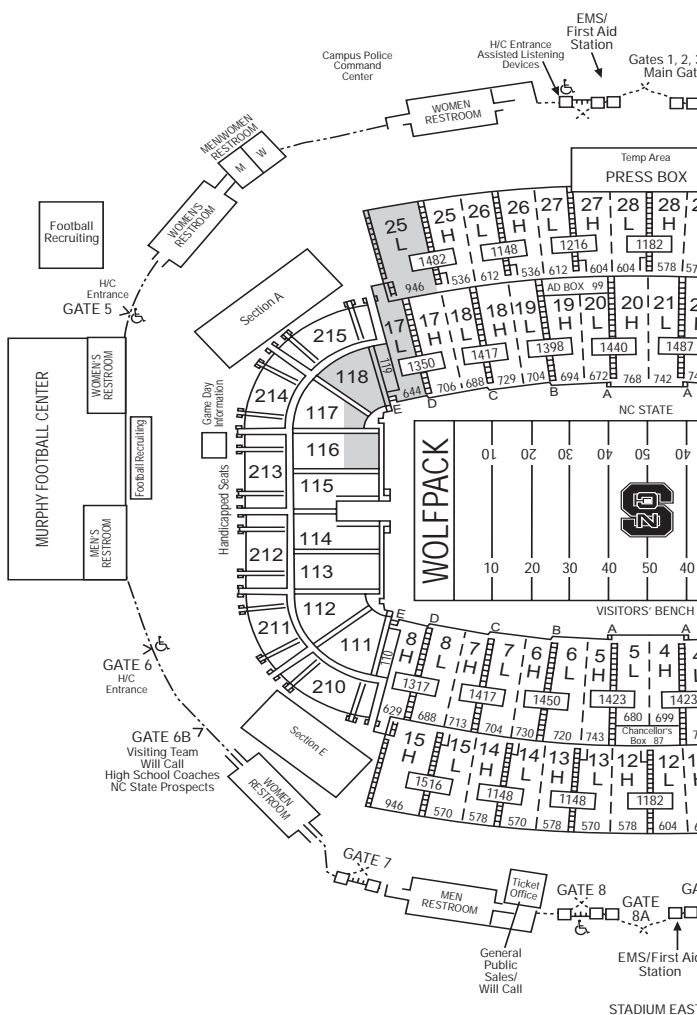

Gate Information

Accessible entrances: Gates 1, 3, 4, 5, 6, 8, and 9

Press Will Call: Gate 1

Rex Hospital First Aid Stations: Gates 3 & 9

Lost and Found: Campus Police Command Center at Gate 4 on game day, after game day call 515-3000 (NC State Campus Police Station).

Visitors' Will Call: Gate 6B

Visiting Team Players' Guest: Gate 6B