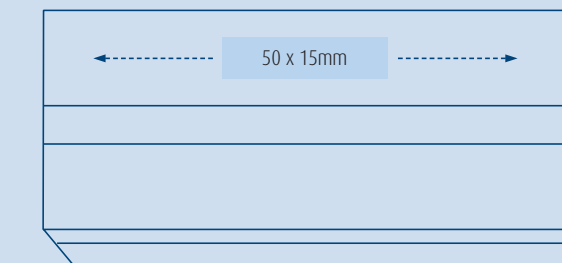

Tampondruck auf MR Verpackung / MHR Pad printing on box