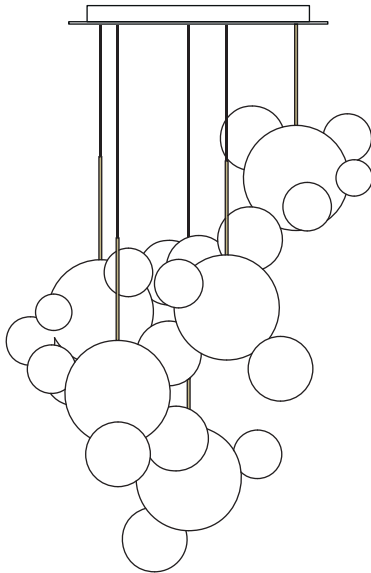

BLS24R

5 Pendant Chandelier
Dimensions: 90cm x 68cm x H115cm
Canopy: White Powder Coated
Canopy Dimensions: 38cm x 65cm x H5cm
Bulb (included): 5x Proprietary 7W 350mA LED: Total 1400 Lumens
LED Power Supply: 120V-277V 50W 0-10V Dimmable
Weight: ~19.5kg

BRASS FINISHES	PRODUCT CODE	DKK EX. VAT
Brushed Brass	BLS24R009	71.329,- kr
Burnished Brass	BLS24R030	73.339,- kr
Blackened Brass	BLS24R059	73.339,- kr

CE IP40

Options

White cable, per pendant	201,- kr
10m cable, per pendant	201,- kr
Extra LED bulb	402,- kr
Custom SoftSpot height 20cm - 100cm, per pendant	804,- kr
Additional brass tube 100cm, per pendant	804,- kr

Lead Time: 2 weeks if in stock, otherwise 6-8 weeks from order confirmation.

BLS24R Frosted

5 Pendant Chandelier
Dimensions: 90cm x 68cm x H115cm
Canopy: White Powder Coated
Canopy Dimensions: 38cm x 65cm x H5cm
Bulb: 5x E27
Weight: ~19.5kg

BRASS FINISHES	PRODUCT CODE	DKK EX. VAT
Brushed Brass	BLS24FRSR009	61.283,- kr
Burnished Brass	BLS24FRSR030	63.292,- kr
Blackened Brass	BLS24FRSR059	63.292,- kr

CE IP40

Options

White cable, per pendant	201,- kr
10m cable, per pendant	201,- kr
Custom SoftSpot height 20cm - 100cm, per pendant	804,- kr
Additional brass tube 100cm, per pendant	804,- kr

Lead Time: 2 weeks if in stock, otherwise 6-8 weeks from order confirmation