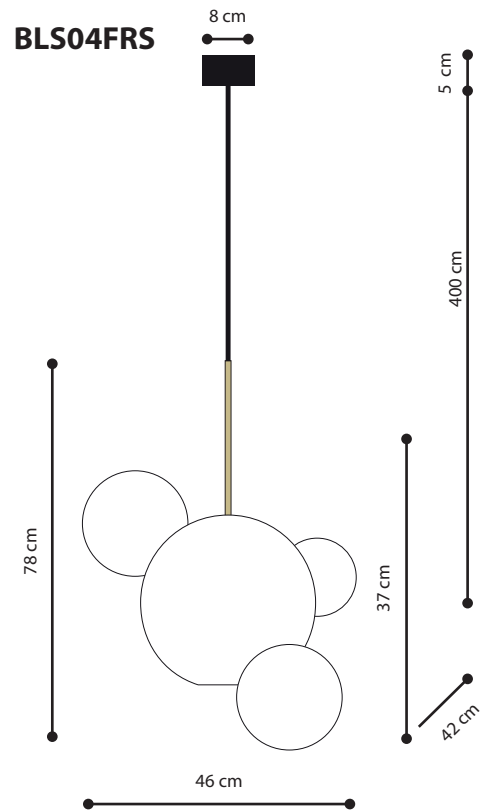

Weight: ~1.8 kg

Brass Finishes

Brushed Brass

Burnished Brass

Blackened Brass

CE IP40

Product Code

BLS4FRS009

BLS4FRS030

BLS4FRS059

DKK Ex. Vat

10.046,- kr

10.448,- kr

10.448,- kr