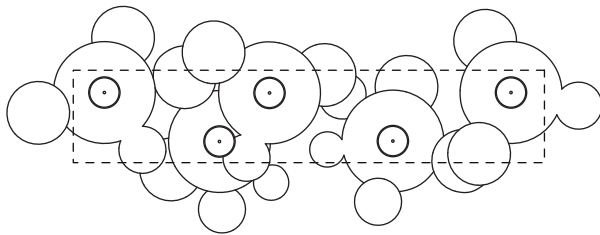

Bolle Chandelier

BLS24Z

5 Pendant Chandelier
Dimensions: 57cm x 152cm x H68cm
Canopy: White Powder Coated
Canopy Dimensions: 25cm x 120cm x H5cm
Bulb (included): 5x Proprietary 7W 350mA LED:
Total 1400 Lumens
LED Power Supply (included): 120V-277V 50W
0-10V Dimmable
Weight: ~21,5kg

BRASS FINISHES	PRODUCT CODE	DKK EX. VAT
Brushed Brass	BLS24Z009	71.329,- kr
Burnished Brass	BLS24Z030	73.339,- kr
Blackened Brass	BLS24Z059	73.339,- kr

CE IP40

Options

White cable, per pendant	201,- kr
10m cable, per pendant	201,- kr
Extra LED bulb	402,- kr
Custom SoftSpot 20cm - 100cm, per pendant	804,- kr
Additional brass tube 100cm, per pendant	804,- kr

Lead Time: 2 weeks if in stock, otherwise 6-8 weeks from order confirmation

BLS24Z Frosted

5 Pendant Chandelier
Dimensions: 57cm x 152cm x H68cm
Canopy: White Powder Coated
Canopy Dimensions: 25cm x 120cm x H5cm
Bulb: 5x E27
Weight: ~21,5kg

BRASS FINISHES	PRODUCT CODE	DKK EX. VAT
Brushed Brass	BLS24FRSZ009	61.283,- kr
Burnished Brass	BLS24FRSZ030	63.292,- kr
Blackened Brass	BLS24FRSZ059	63.292,- kr

CE IP40

Options

White cable, per pendant	201,- kr
10m cable, per pendant	201,- kr
Custom SoftSpot 20cm - 100cm, per pendant	804,- kr
Additional brass tube 100cm, per pendant	804,- kr

Lead Time: 2 weeks if in stock, otherwise 6-8 weeks from order confirmation