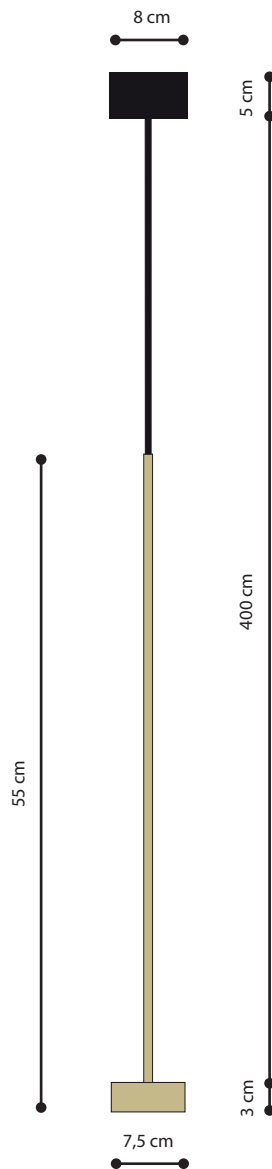

SoftSpot®

SPS55

Category: Suspension Lamp

Materials: Brass

Finishes: Brushed brass, burnished brass and blackened brass.

Light Source: Proprietary 7W 350mA LED (included): 280 Lumens, 75% downwards and 25% upwards. 2700°K warm white. CRI 96. Energy label A.

LED Power Supply: 100-240V 50-60Hz mounted inside the canopy. Dimmable LED Power Supply on request.

Cable: 400cm black cable. Extra cable on request. White cable on request.

Canopy: 8cm x 5cm black powder coated.

CE IP40

Finishes	Product Code	DKK Ex. Vat
Brushed Brass	SPS55009	3918,- kr
Burnished Brass	SPS55030	4320,- kr
Blackened Brass	SPS55059	4320,- kr

Options

Dimmable power supply (with larger canopy)	402,- kr
White cable and ceiling cup	402,- kr
4m extra cable	201,- kr
Extra LED bulb	402,- kr
Brass ceiling cup	804,- kr
SoftSpot height variation 20cm-100cm	804,- kr
Additional brass tube 100cm	804,- kr

Notes

Lead Time:

2 weeks if in stock, otherwise 6-8 weeks from order confirmation.

Prices:

Recommended retail prices in DKK excluding v.a.t.

Installation:

Giopato & Coombes recommends mounting power supplies remotely in an accessible and hidden location nearby for ease of long-term maintenance. Installation must be carried out by certified personnel.

Artisanal Production:

The brass components include hand brazed joints that will have small irregularities which are proof of an artisanal production. All brass components are finished by hand and so may contain small imperfections, and slight changes in tone.