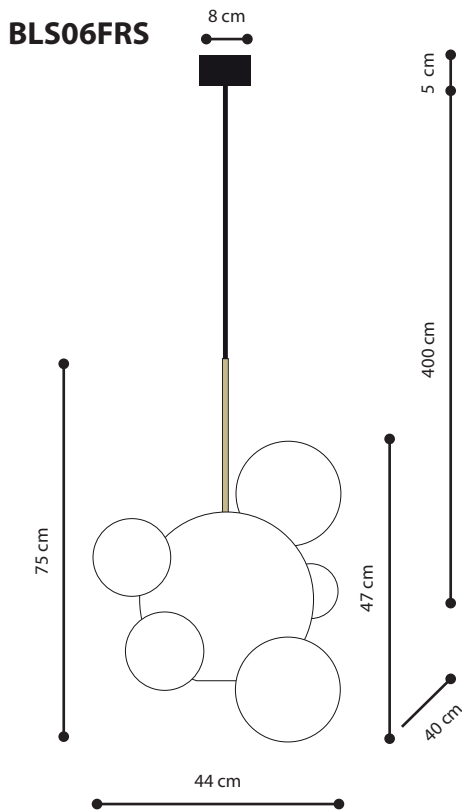

Bolle Frosted

Category: Suspension Lamp

Materials: Frosted borosilicate glass and brushed brass connectors

Fitting: 55cm brass tube available in brushed brass, burnished brass and blackened brass.

Bulb: E27.

Cable: 400cm black cable. Extra cable on request. White cable on request.

Canopy: 8cm x 5cm black powder coated.

Options:

White cable and ceiling cup

10m cable

Brass ceiling cup

Custom brass tube height 20cm - 100cm

Additional brass tube 100cm

402,- kr

201,- kr

804,- kr

804,- kr

804,- kr

Lead Time: 2 weeks if in stock, otherwise 6-8 weeks from order confirmation

Weight: ~2.0 kg

Brass Finishes

Brushed Brass

Burnished Brass

Blackened Brass

CE IP40

Product Code

BLS6FRS009

BLS6FRS030

BLS6FRS059

DKK Ex. Vat

12.558,- kr

12.960,- kr

12.960,- kr