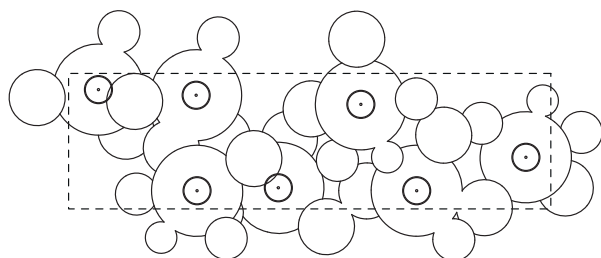

Bolle Chandelier

BLS34Z

7 Pendant Chandelier
Dimensions: 70cm x 170cm x H73cm
Canopy: White Powder Coated
Canopy Dimensions: 38cm x 138cm x H5cm
Bulb (included): 7x Proprietary 7W 350mA LED: Total 1960
Lumens LED Power Supply: 2x 120V-277V 50W 0-10V Dimmable
Weight: ~34kg

BRASS FINISHES	PRODUCT CODE	DKK EX. VAT
Brushed Brass	BLS34Z009	99.459,- kr
Burnished Brass	BLS34Z030	102.473,- kr
Blackened Brass	BLS34Z059	102.473,- kr

CE IP 140

Options

White cable, per pendant	201,- kr
10m cable, per pendant	201,- kr
Extra LED bulb	402,- kr
Custom SoftSpot height 20cm - 100cm, per pendant	804,- kr
Additional brass tube 100cm, per pendant	804,- kr

Lead Time: 2 weeks if in stock, otherwise 6-8 weeks from order confirmation

BLS34Z Frosted

7 Pendant Chandelier
Dimensions: 70cm x 170cm x H73cm
Canopy: White Powder Coated
Canopy Dimensions: 38cm x 138cm x H5cm
Bulb: 7x E27
Weight: ~34kg

BRASS FINISHES	PRODUCT CODE	DKK EX. VAT
Brushed Brass	BLS34FRSZ009	85.394,- kr
Burnished Brass	BLS34FRSZ030	88.207,- kr
Blackened Brass	BLS34FRSZ059	88.207,- kr

CE IP 140

Options

White cable, per pendant	201,- kr
10m cable, per pendant	201,- kr
Custom SoftSpot height 20cm - 100cm, per pendant	804,- kr
Additional brass tube 100cm, per pendant	804,- kr

Lead Time: 2 weeks if in stock, otherwise 6-8 weeks from order confirmation