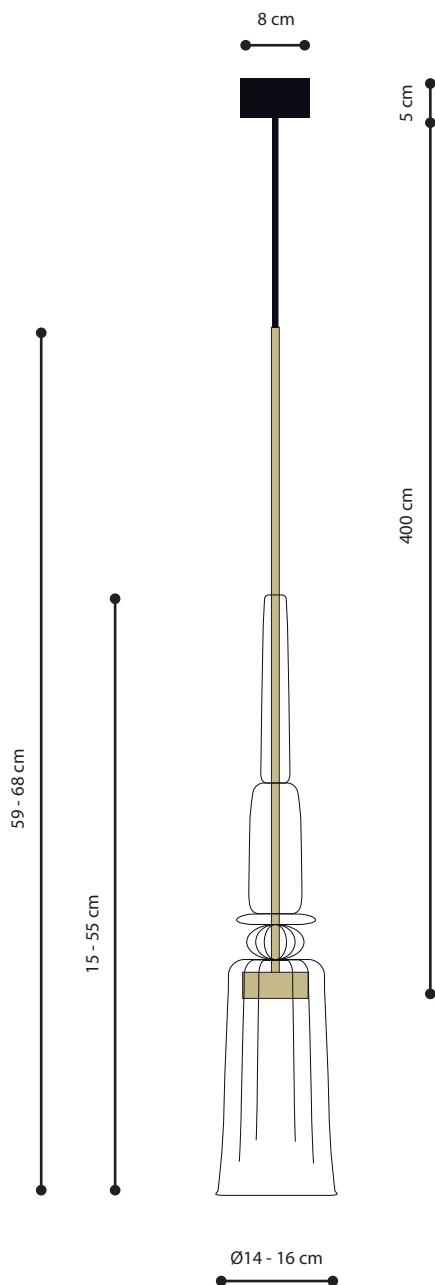

Flauti Editions

Category: Suspension Lamp

Materials: Coloured Murano glass and brass

Murano Glass Colours: Transparent, Grey, Amber, Rose, Aquamarine, Amethyst, Coral filigree, Yellow, Green, Lilac, Orange, Blue, Brown

Light Fitting (included): Softspot SPS55 available in brushed brass, burnished brass and blackened brass.

- Brushed Brass
- Burnished Brass
- Blackened Brass

Weight: ~1.5 kg

CE IP40

Light Source: Proprietary 7W 350mA LED (included): 280 Lumens, 75% downwards and 25% upwards. 2700°K warm white. CRI 96. Energy label A.

Power Supply: 100-240V 50-60Hz mounted inside the canopy. Dimmable LED Power Supply on request.

Cable: 400cm black cable. Extra cable on request. White cable on request.

Canopy: 8cm x 5cm black powder coated.

CE IP40

Options

Dimmable power supply (with larger canopy)	402,- kr
White cable and ceiling cup	402,- kr
4m extra cable	201,- kr
Extra LED bulb	402,- kr
Brass ceiling cup	804,- kr
SoftSpot height variation 20cm-100cm	804,- kr
Additional brass tube 100cm	804,- kr

Notes

Lead Time: The Flauti collection are available as either limited editions or unique pieces. Availability indicated is at time of print, available Flauti are shipped in 2 weeks. Please check availability at: www.giopatocoombes.com/flauti

Prices: Recommended retail prices in DKK excluding v.a.t.

Installation: Giopato & Coombes recommends mounting power supplies remotely in an accessible and hidden location nearby for ease of long-term maintenance. Installation must be carried out by certified personnel.

Artisanal Production: Glass is hand blown without moulds and may vary in size, colour and weight. Glass may contain small imperfections that are proof of traditional Murano production methods. The brass components include hand brazed joints that will have small irregularities that are proof of an artisanal production. All brass components are finished by hand and so may contain small imperfections, and slight changes in tone.