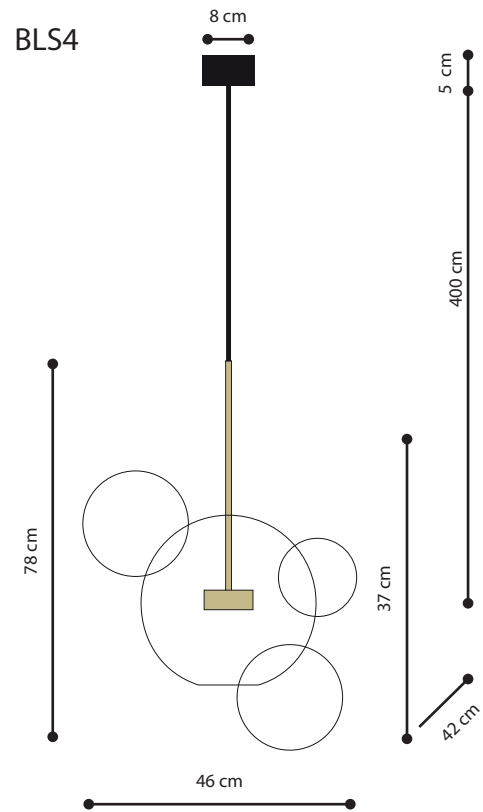

Weight: ~1.8 kg

Brass Finishes	Product Code	DKK Ex. Vat
Brushed Brass	BLS4009	12.056,- kr
Burnished Brass	BLS4030	12.458,- kr
Blackened Brass	BLS4059	12.458,- kr

CE IP40