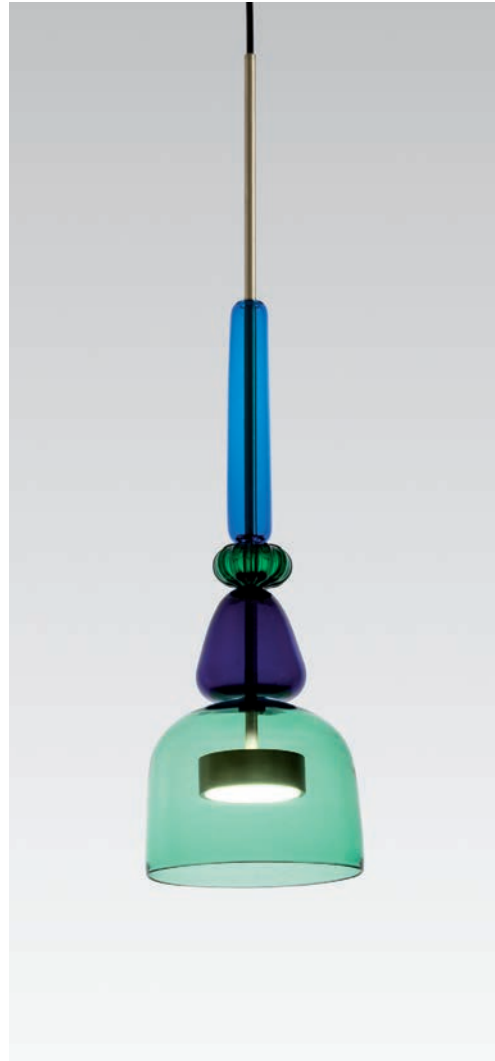

FLAUTI-LE-GREEN-1

Murano glass dimensions:

41cm x ø16cm

Components:

Green dome, blue pyramid, green bead, aquamarine batton.

DKK EX. VAT

12.558,- kr / 12.960,- kr