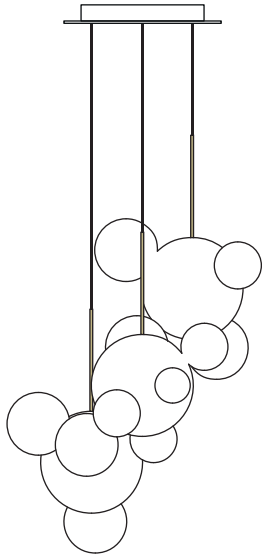

10.448,- kr

Bolle Chandelier

BLS14C

3 Pendant Chandelier

Dimensions: 66cm x 64cm x H85cm

Canopy: White Powder Coated

Canopy Dimensions: Ø42cm x H5cm

Bulb (included): 3x Proprietary 7W 350mA LED: Total 840 Lumens