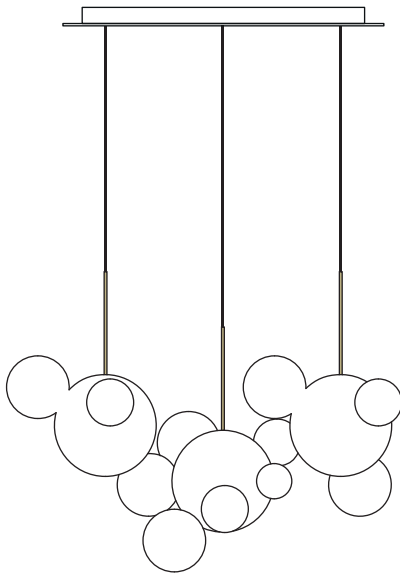

BLS14L Frosted

3 Pendant Chandelier

Dimensions: 47cm x 101cm x H55cm

Canopy: White Powder Coated

Canopy Dimensions: 23cm x 90cm x H5cm

Bulb: 3x E27

Weight: ~14kg

BRASS FINISHES	PRODUCT CODE	DKK EX. VAT
Brushed Brass	BLS14FRSL009	36.167,- kr
Burnished Brass	BLS14FRSL030	37.373,- kr
Blackened Brass	BLS14FRSL059	37.373,- kr

CE IP40

Options

White cable, per pendant	201,- kr
10m cable, per pendant	201,- kr
Custom SoftSpot height 20cm - 100cm, per pendant	804,- kr
Additional brass tube 100cm, per pendant	804,- kr

Lead Time: 2 weeks if in stock, otherwise 6-8 weeks from order confirmation