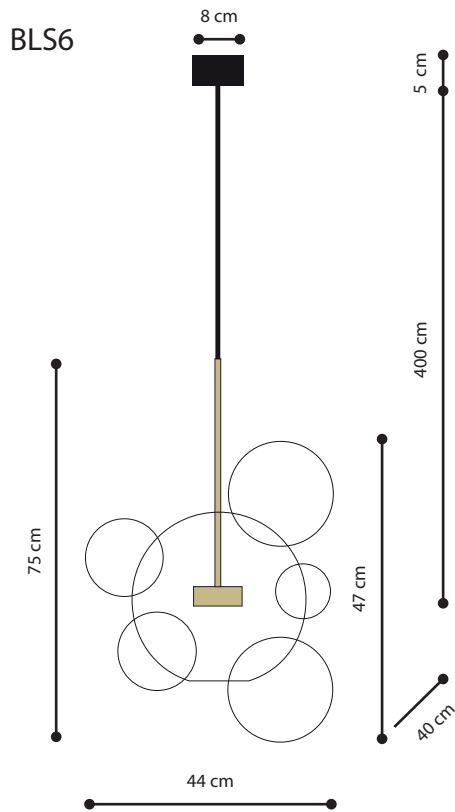

Bolle

Category: Suspension Lamp

Materials: Transparent borosilicate glass with brass connectors

Fitting: Softspot SPS55 available in brushed brass, burnished brass and blackened brass.

Bulb (included): Proprietary 7W 350mA Softspot LED: 280 Lumens, 75% downwards and 25% upwards. 2700°K warm white. CRI 96. Energy label A.

LED Power Supply: 100-240V 50-60Hz mounted inside the canopy. Dimmable LED Power Supply on request.

Cable: 400cm black cable. Extra cable on request. White cable on request.

Canopy: 8cm x 5cm black powder coated.

Options:

Dimmable power supply (supplied with larger canopy) **402,- kr**

White cable and ceiling cup **402,- kr**

10m cable **201,- kr**

Extra LED bulb **402,- kr**

Brass ceiling cup **804,- kr**

Custom SoftSpot height 20cm - 100cm **804,- kr**

Additional brass tube 100cm **804,- kr**

Lead Time: 2 weeks if in stock, otherwise 6-8 weeks from order confirmation

Weight: ~2.0 kg

Brass Finishes	Product Code	DKK Ex. Vat
Brushed Brass	BLS6009	14.567,- kr
Burnished Brass	BLS6030	14.969,- kr
Blackened Brass	BLS6059	14.969,- kr

CE IP40