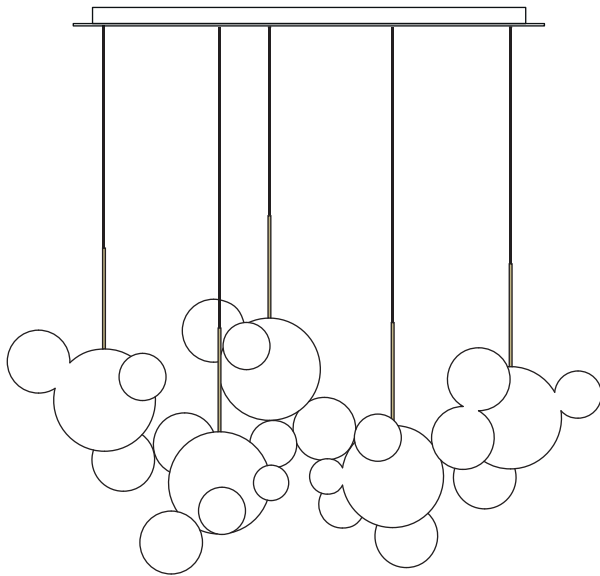

Bolle Chandelier

BLS24Z

5 Pendant Chandelier
Dimensions: 57cm x 152cm x H68cm
Canopy: White Powder Coated
Canopy Dimensions: 25cm x 120cm x H5cm
Bulb (included): 5x Proprietary 7W 350mA LED:
Total 1400 Lumens
LED Power Supply (included): 120V-277V 50W
0-10V Dimmable
Weight: ~21,5kg

BRASS FINISHES	PRODUCT CODE	DKK EX. VAT
Brushed Brass	BLS24Z009	71.329,- kr
Burnished Brass	BLS24Z030	73.339,- kr
Blackened Brass	BLS24Z059	73.339,- kr

CE IP40

Options

White cable, per pendant	201,- kr
10m cable, per pendant	201,- kr
Extra LED bulb	402,- kr
Custom SoftSpot 20cm - 100cm, per pendant	804,- kr
Additional brass tube 100cm, per pendant	804,- kr

Lead Time: 2 weeks if in stock, otherwise 6-8 weeks from order confirmation

BLS24Z Frosted

5 Pendant Chandelier
Dimensions: 57cm x 152cm x H68cm
Canopy: White Powder Coated
Canopy Dimensions: 25cm x 120cm x H5cm
Bulb: 5x E27
Weight: ~21,5kg

BRASS FINISHES	PRODUCT CODE	DKK EX. VAT
Brushed Brass	BLS24FRSZ009	61.283,- kr
Burnished Brass	BLS24FRSZ030	63.292,- kr
Blackened Brass	BLS24FRSZ059	63.292,- kr

CE IP40

Options

White cable, per pendant	201,- kr
10m cable, per pendant	201,- kr
Custom SoftSpot 20cm - 100cm, per pendant	804,- kr
Additional brass tube 100cm, per pendant	804,- kr

Lead Time: 2 weeks if in stock, otherwise 6-8 weeks from order confirmation