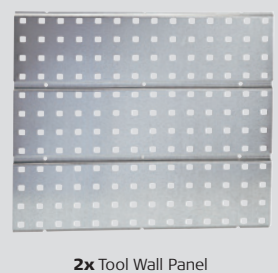

Enclosed:

- 3 pcs Steel Panels
- 1 pcs Cabinet
- 22 pcs Assorted SuperClip
- 16 pcs Storage Bins 2x80

EAN no.: 139830

10 pcs Package no.: 139762

**10** years guarantee  
covering manufacturing defects

## Start Set 1

HxWxD: 440 x 1866 x 150 mm  
EAN-no.: 139830

raaco Great Britain Ltd.

Wenrisc House, Meadow Court • High Street • Witney • GB- Oxon OX28 6ER  
Tel: +44 (01993) 776333 • Fax: +44 (01993) 776444 • E-mail: gbmil@raaco.com