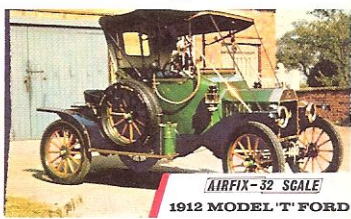

**AIRFIX-32 SCALE
VAUXHALL VIVA**

H.M.S. TIGER

AIRFIX-600

AIRCRAFT · CARS · SHIPS · GALLEONS · TRAINS · MILITARY VEHICLES · HISTORICAL FIGURES · MUSEUM MODELS

FROM TOYSHOPS, MODEL & HOBBY SHOPS & F.W. WOOLWORTH