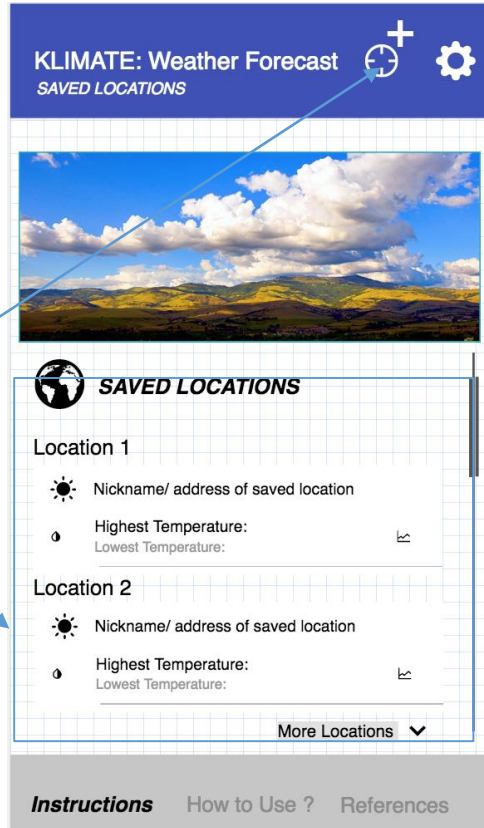

Features

The features available to KLIMATE include a map to locate the desired location for weather recording more accurately and with ease, and these locations can be saved under nicknames (e.g. “Work”, “Home”) so revisiting the location is easier in the future. The weather information provided includes Maximum/Minimum temperatures, wind speed, and humidity (%) and temperatures can be changed between Celsius and Fahrenheit according to preference (Kelvin coming soon).

KLIMATE has been designed for use on PC, Android and iOS

App Overview

KLIMATE: Weather Forecast

Username:

Username

Password:

Password

SUBMIT

Instructions [Forgot Password ?](#)

Upon opening the app this page should appear. Enter the appropriate details to continue.
If an account is required, registration can be found under “Forgot Password?”

This is the main page of the app.
From here, saved routes can be accessed (will be blank for first time use) or new locations can be added

Add New Location

To access a previously saved location just tap it on the menu