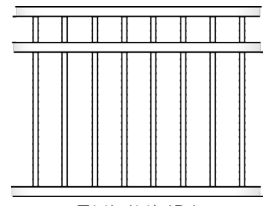

# Aluminium Tubular Fencing Design Guide

FLAT TOP

LOOP TOP

PICKET

HI-LO PICKET

COOKTOWN

AYR

ROCKY