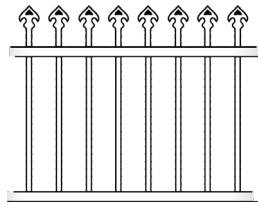

Aluminium Tubular Fencing Design Guide

BUNDY