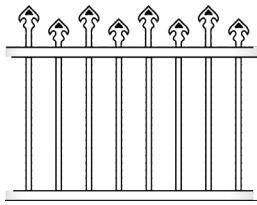

Aluminium Tubular Fencing Design Guide

MACKAY