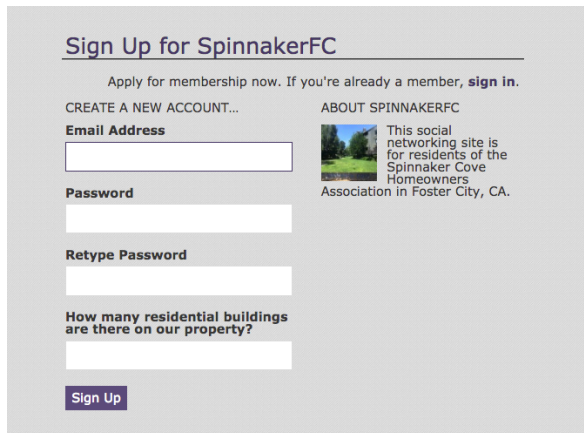

# How to Join the Spinnaker Cove NING Social Network Site

Spinnaker Cove Social Networking Site is: [SpinnakerFC.ning.com](http://SpinnakerFC.ning.com)

1. Open a web browser and type in **spinnakerfc.ning.com**  
This is the site you will see:

2. Locate and click on **Click here to join** in the upper right hand corner
3. On the next page, complete the form by filling in your Email Address, Password (of your choosing), and answering the Security Question.