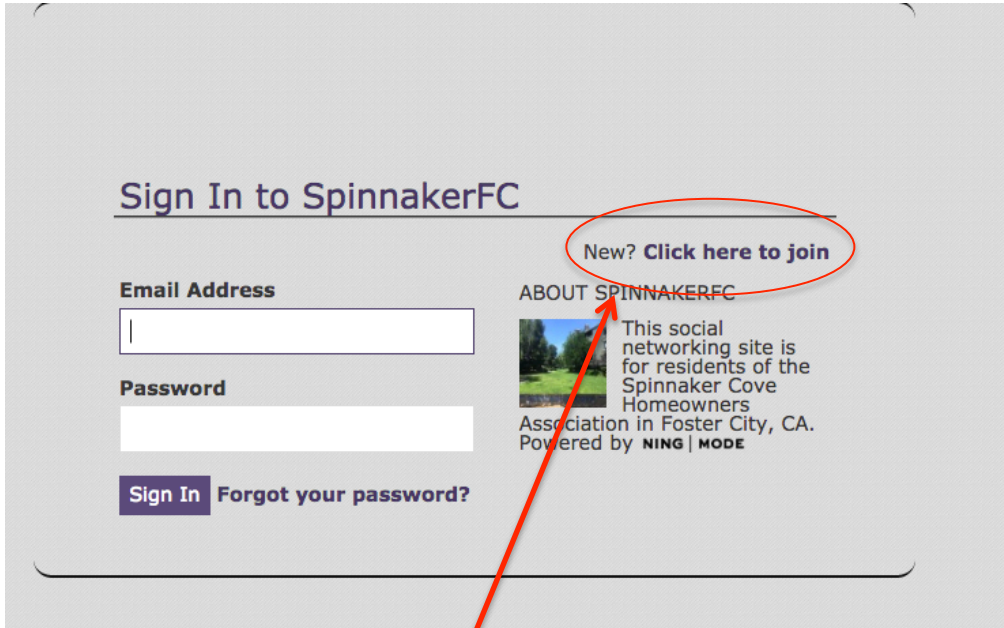

# How to Join the Spinnaker Cove NING Social Network Site

Spinnaker Cove Social Networking Site is: [SpinnakerFC.ning.com](http://SpinnakerFC.ning.com)

1. Open a web browser and type in **spinnakerfc.ning.com**  
This is the site you will see:

2. Locate and click on **Click here to join** in the upper right hand corner
3. On the next page, complete the form by filling in your Email Address, Password (of your choosing), and answering the Security Question.