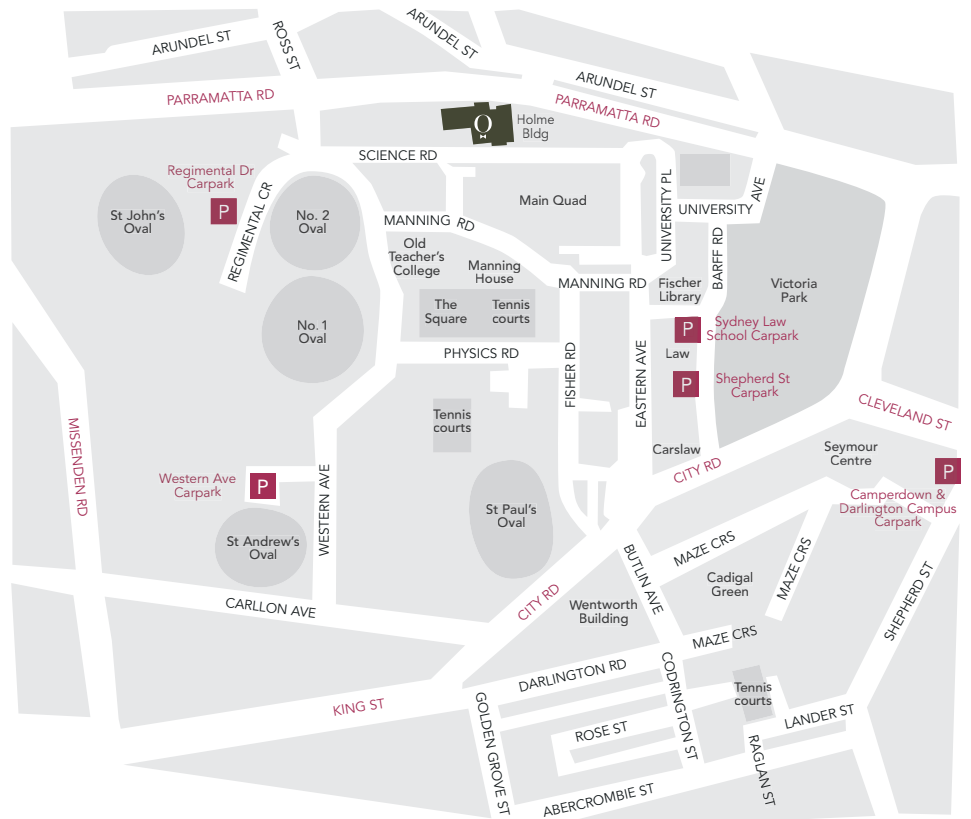

Maps and Directions

- DRIVING AWAY FROM THE CITY ON PARRAMATTA RD
 - ▶ Turn left at Ross Street entrance
 - ▶ Take first left onto Science Road
 - ▶ Drive up Science Road and enter the Holme building via the Refectory
- DRIVING TOWARDS THE CITY
 - ▶ Enter via Ross Street
 - ▶ Take first left onto Science Road
 - ▶ Drive up Science Road and enter the Holme building via the Refectory
- WALKING ON PARRAMATTA RD OR FROM FOOTBRIDGE BUS STOP
 - ▶ Enter grounds via the Footbridge stairs
 - ▶ Turn right onto Science Road
 - ▶ Walk down Science Road and enter the Holme building via the Refectory

Parking

- ▶ Pay & Display parking is available at the University of Sydney at a flat rate.
- ▶ Hourly parking is available after 3pm except at the Western Avenue and Shepherd Street Carparks.
- ▶ Please read parking signs clearly and come prepared with change on the occasion a machine will not accept credit card.
- ▶ Please display the parking ticket on your dashboard. Failure to do so may incur an infringement notice which the registered owner of the vehicle is responsible for.
- ▶ Payment can only be made using \$1 and \$2 coins. Change machines for converting notes to coins are located:
 - ▷ On Manning Road in front of the Old Teachers' College
 - ▷ Behind the Wentworth Building in Maze Crescent.
 - ▷ In the Shepherd Street Carpark.
 - ▷ On Western Ave near the entrance to the Western Avenue (underground) Carpark.