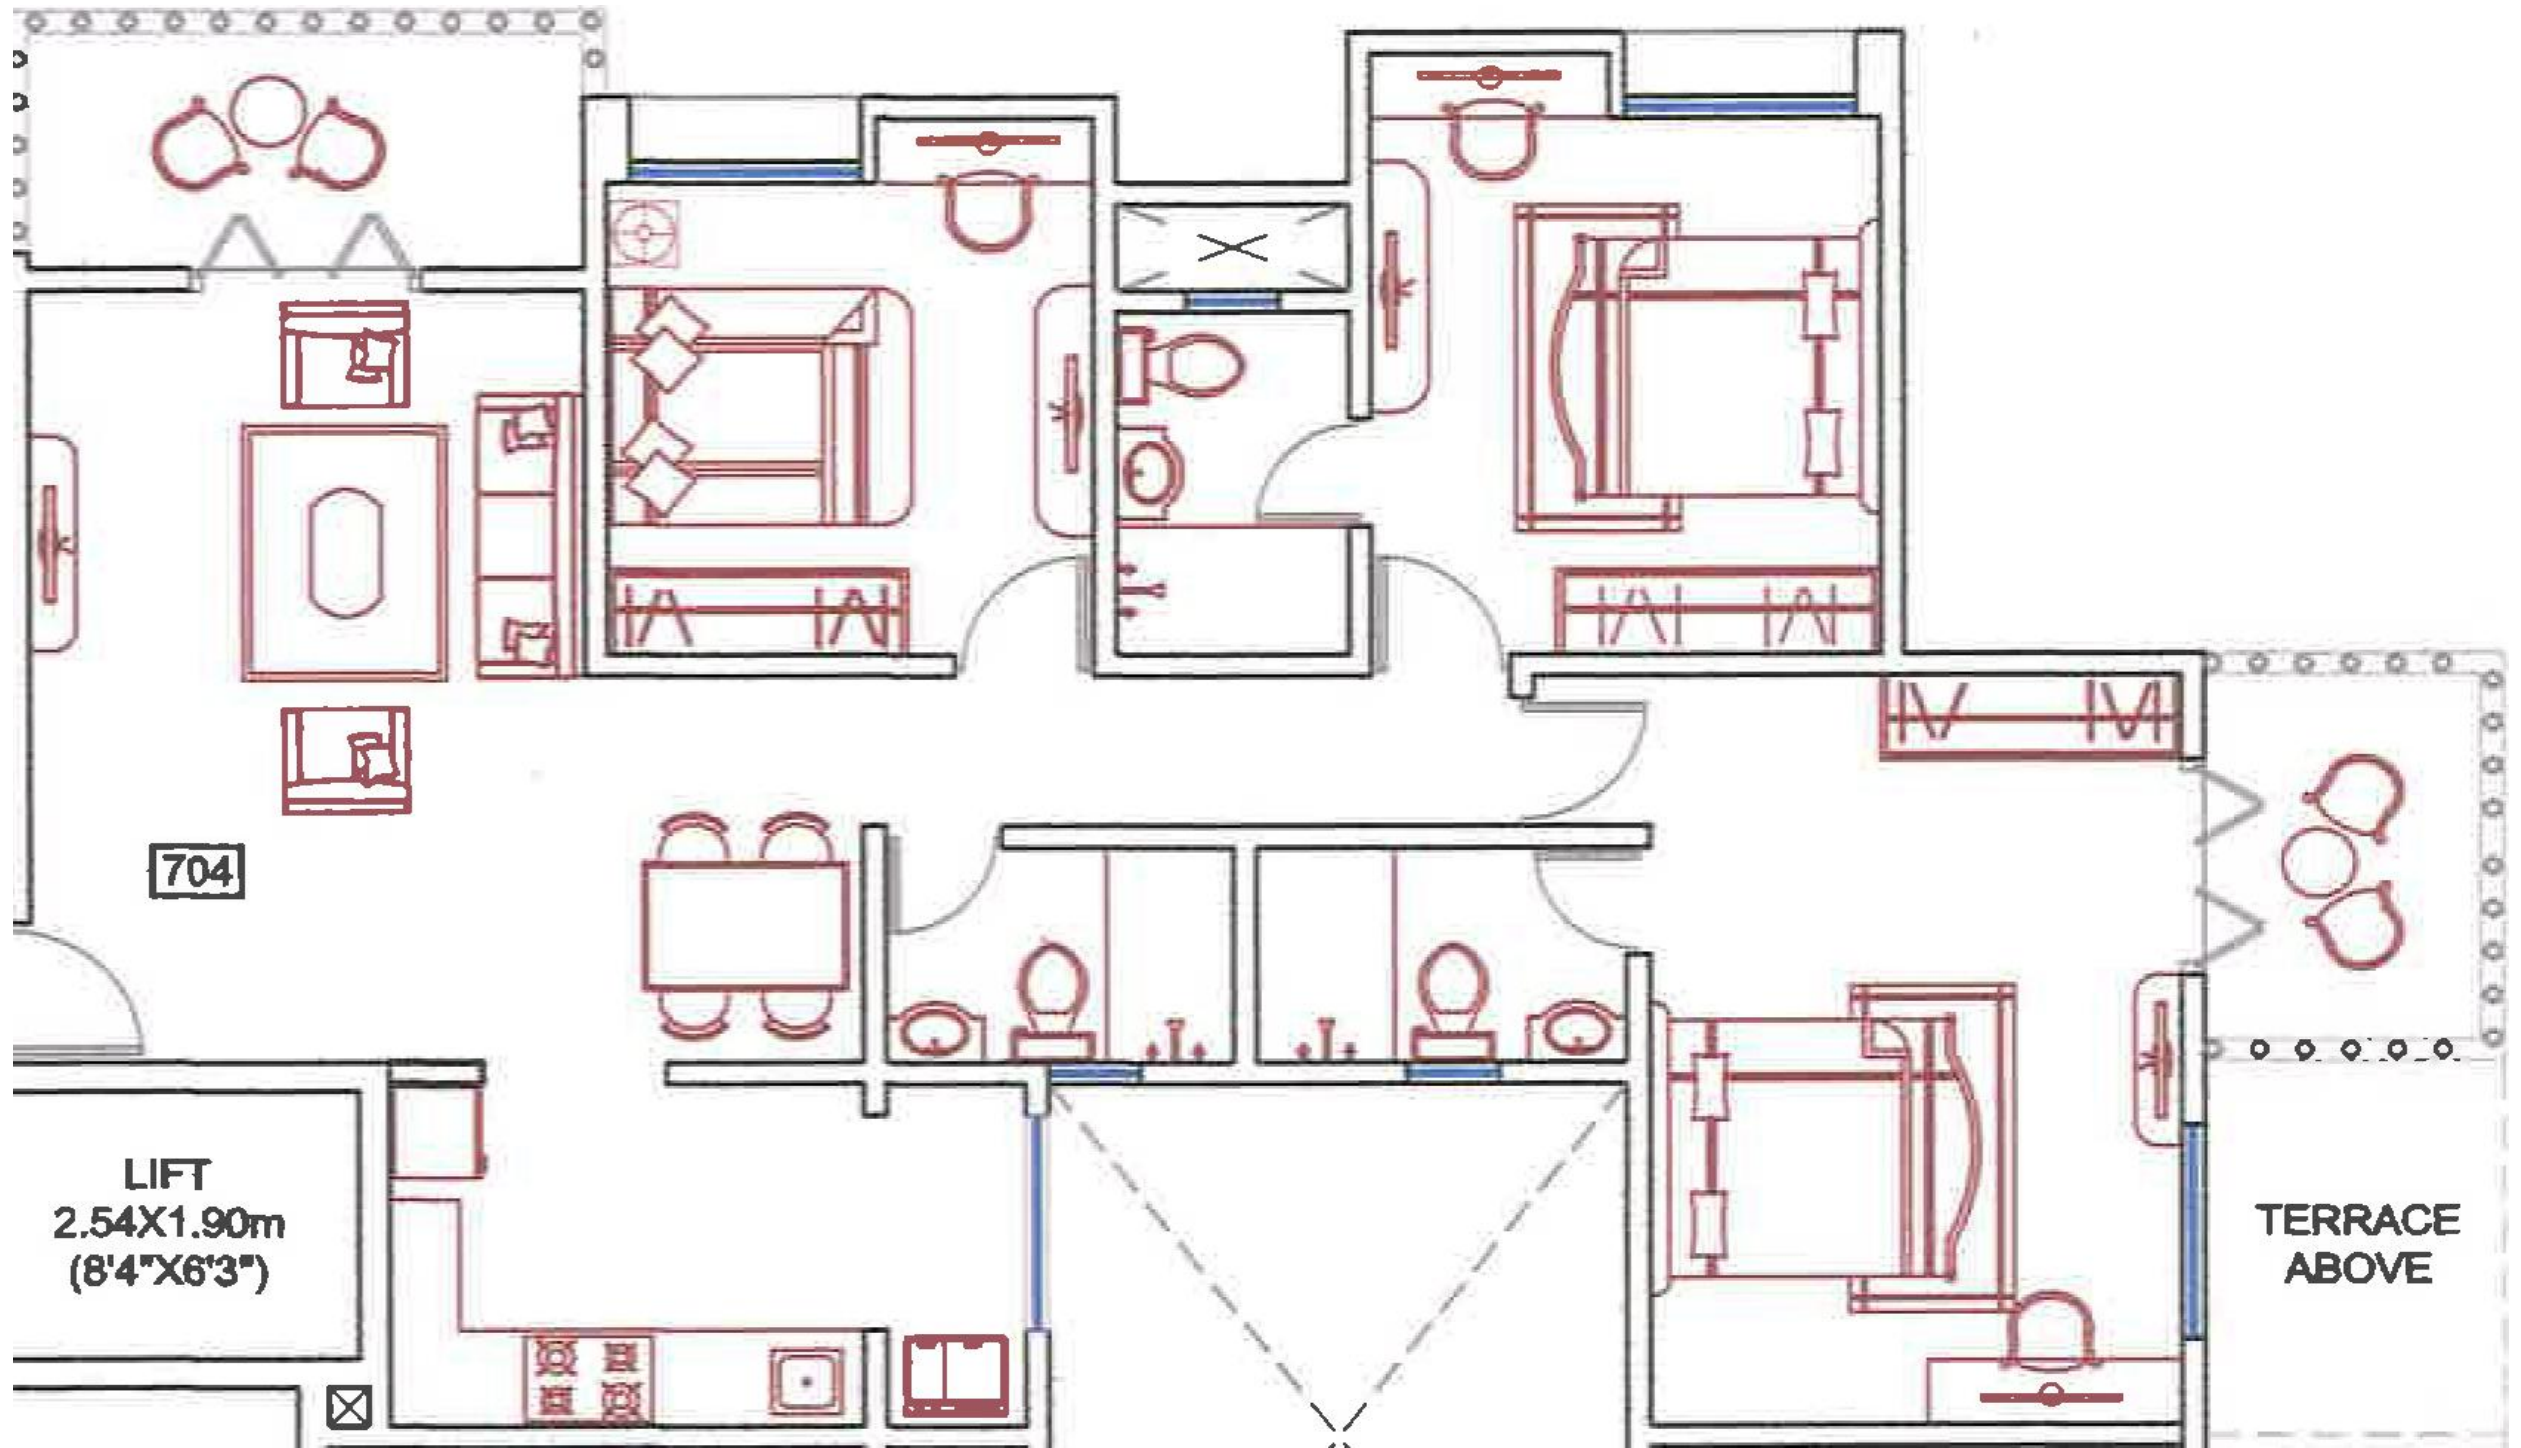

LAYOUT

FLOOR PLAN = 2BHK

FLOOR PLAN = 3BHK

Neighborhood :

Pune Airport 5.4 km

Pune Railway station 7.5 km

Viman Nagar 3.7 km

Kalyani Nagar 2.7 km