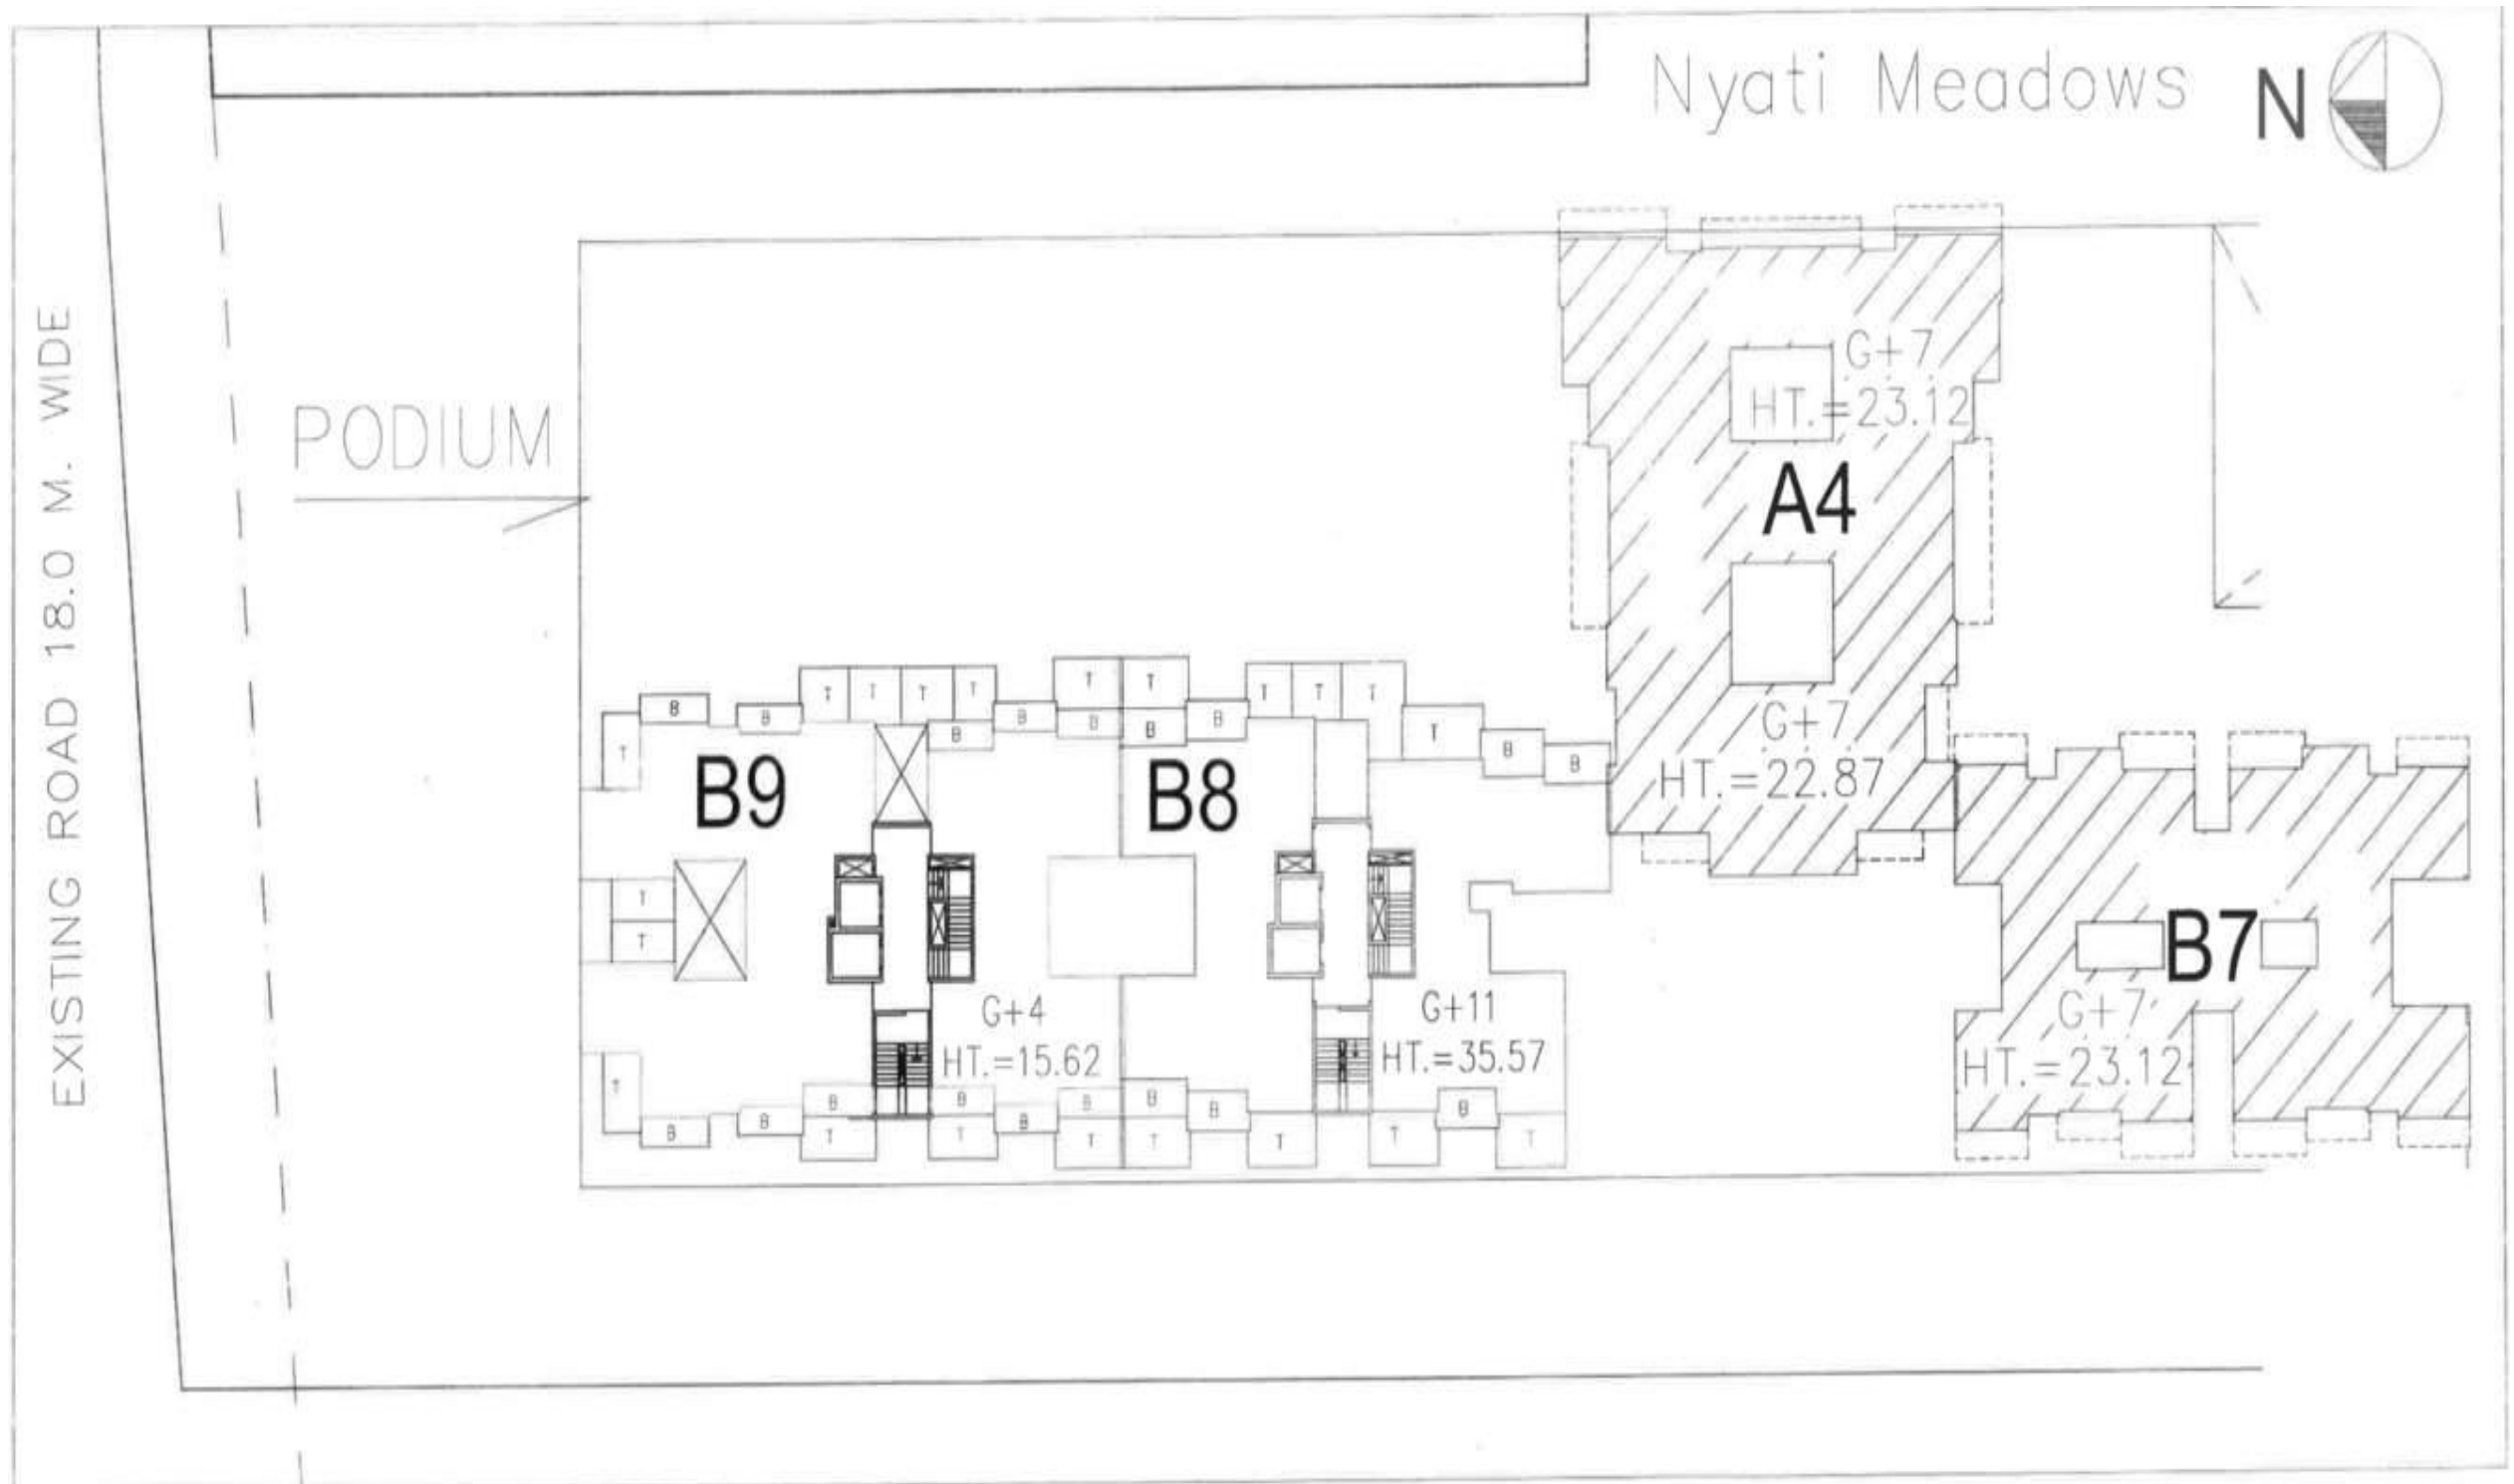

NYATI

MEADOWS 2

❖ Nyati Eastern Meadows offers 2BHK flats and 3BHK flats which harmoniously blends the modern façade, with large casement windows for lots of ventilation and illuminated with natural light. With a well thought out gracious floor plan and high end finishes and fixtures as well as subtle design details that provide for a truly comfortable and enjoyable lifestyle.

LAYOUT

FLOOR PLAN = 2BHK

FLOOR PLAN = 3BHK

Neighborhood :

Pune Airport 5.4 km

Pune Railway station 7.5 km

Viman Nagar 3.7 km

Kalyani Nagar 2.7 km