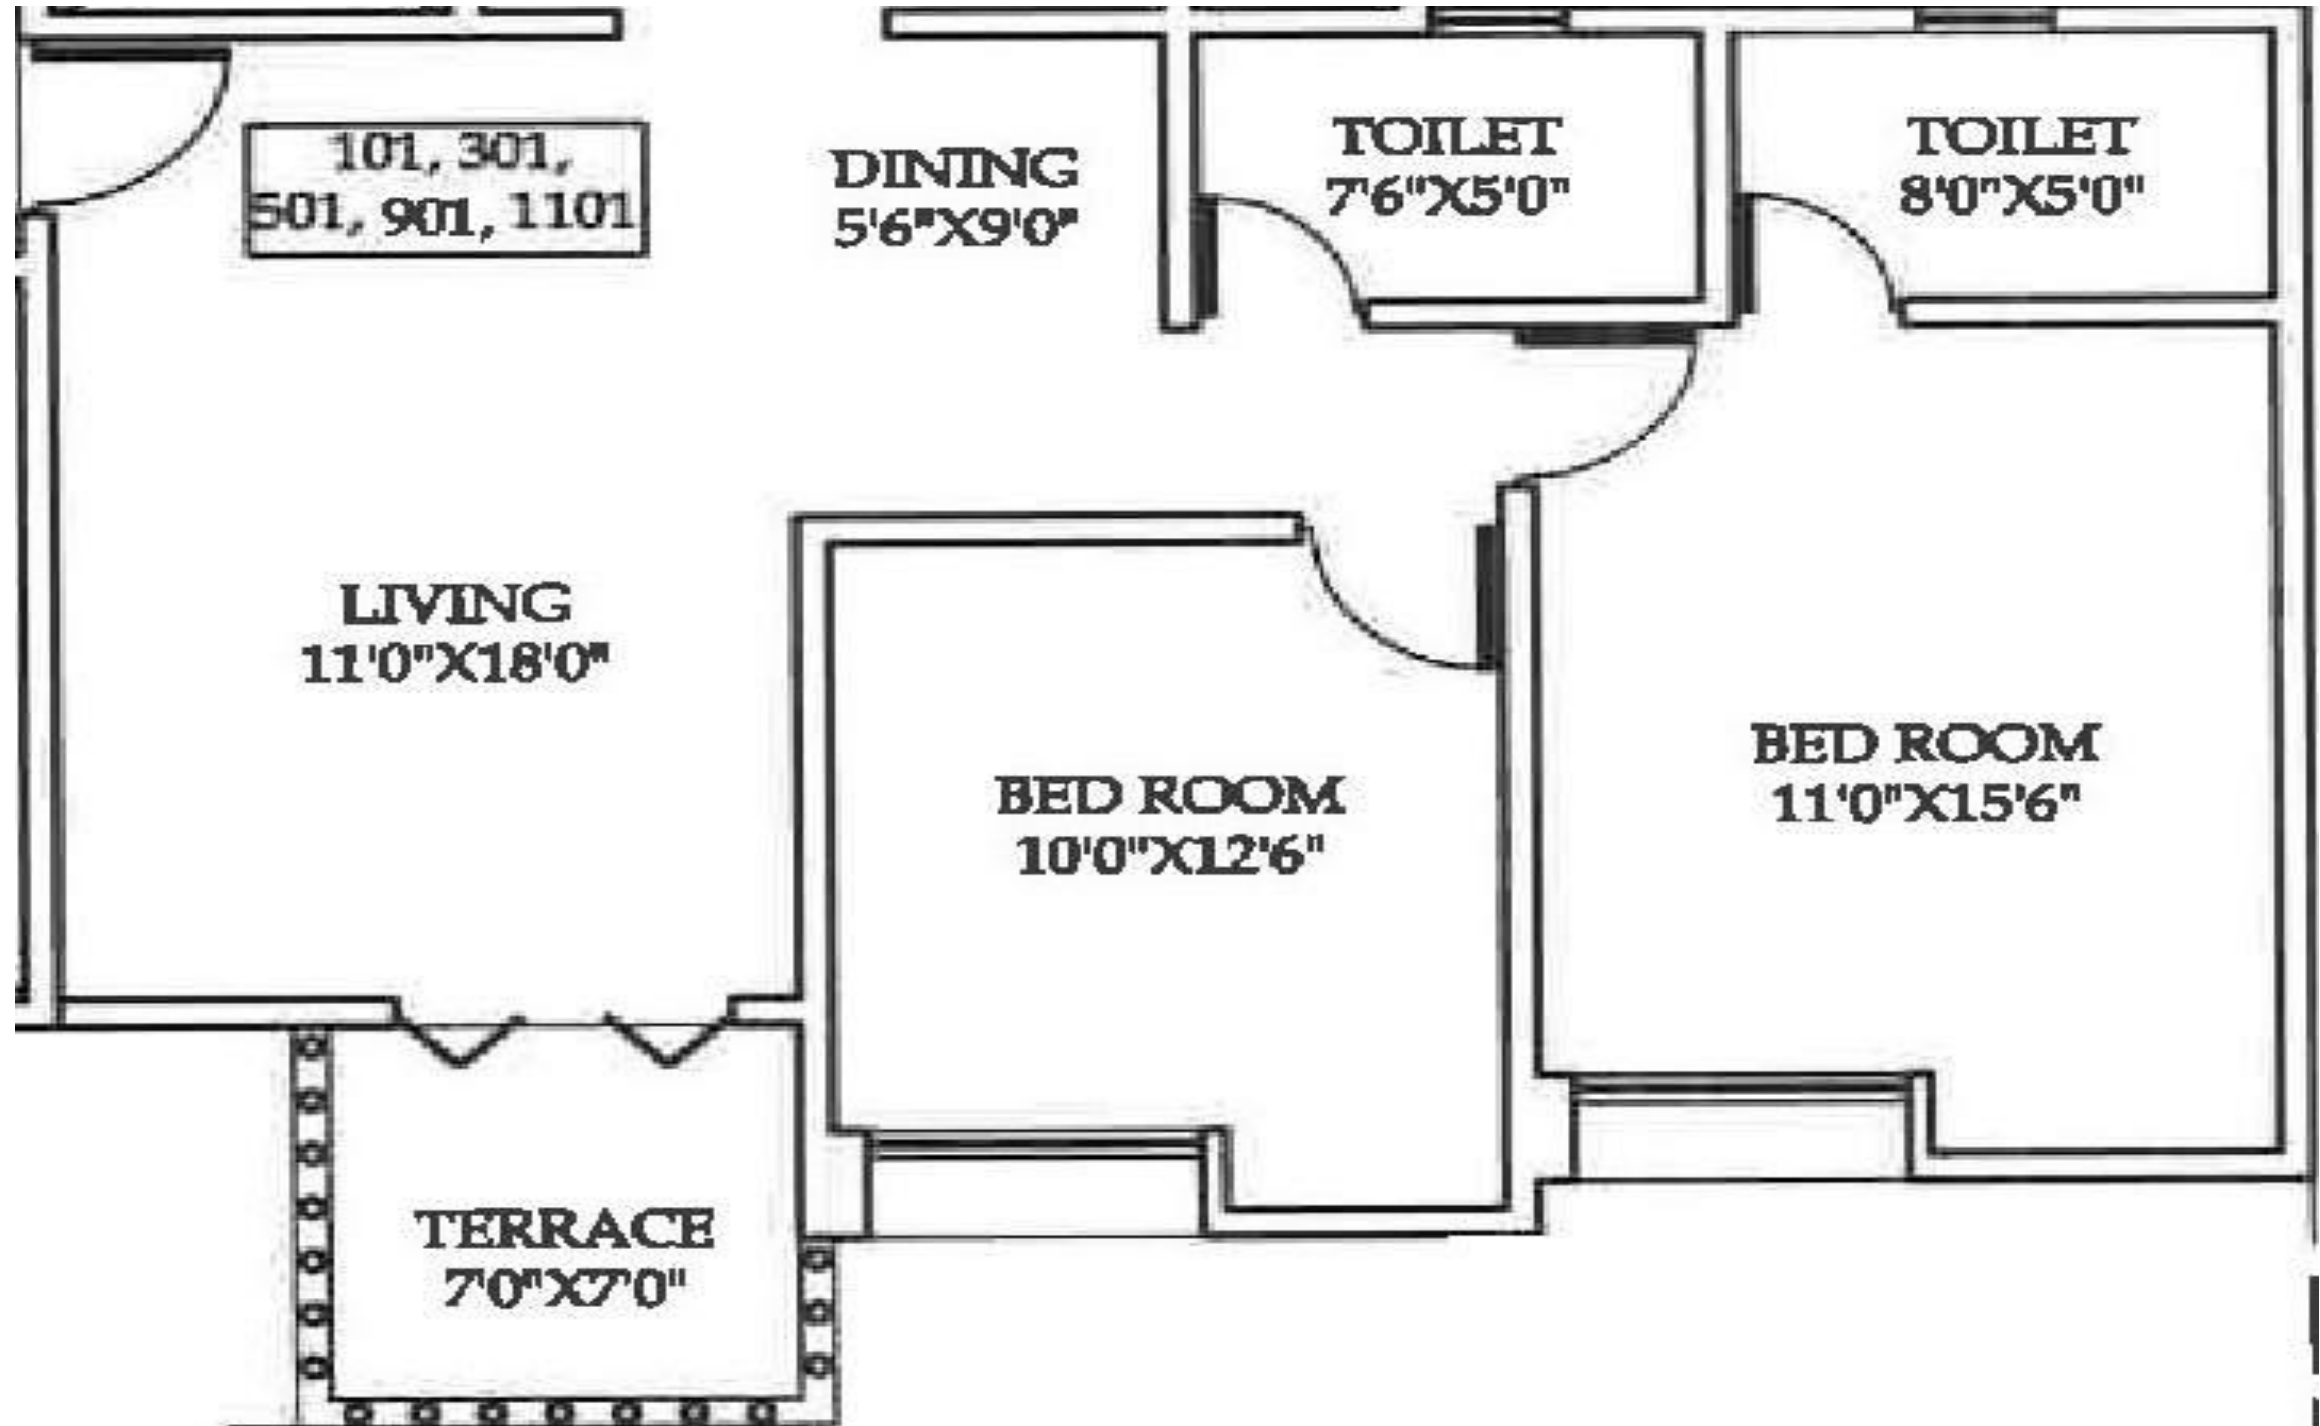

NYATI

MEADOWS 2

❖ Nyati Eastern Meadows offers 2BHK flats and 3BHK flats which harmoniously blends the modern façade, with large casement windows for lots of ventilation and illuminated with natural light. With a well thought out gracious floor plan and high end finishes and fixtures as well as subtle design details that provide for a truly comfortable and enjoyable lifestyle.

LAYOUT

FLOOR PLAN = 2BHK

FLOOR PLAN = 3BHK

Neighborhood :

Pune Airport 5.4 km

Pune Railway station 7.5 km

Viman Nagar 3.7 km

Kalyani Nagar 2.7 km