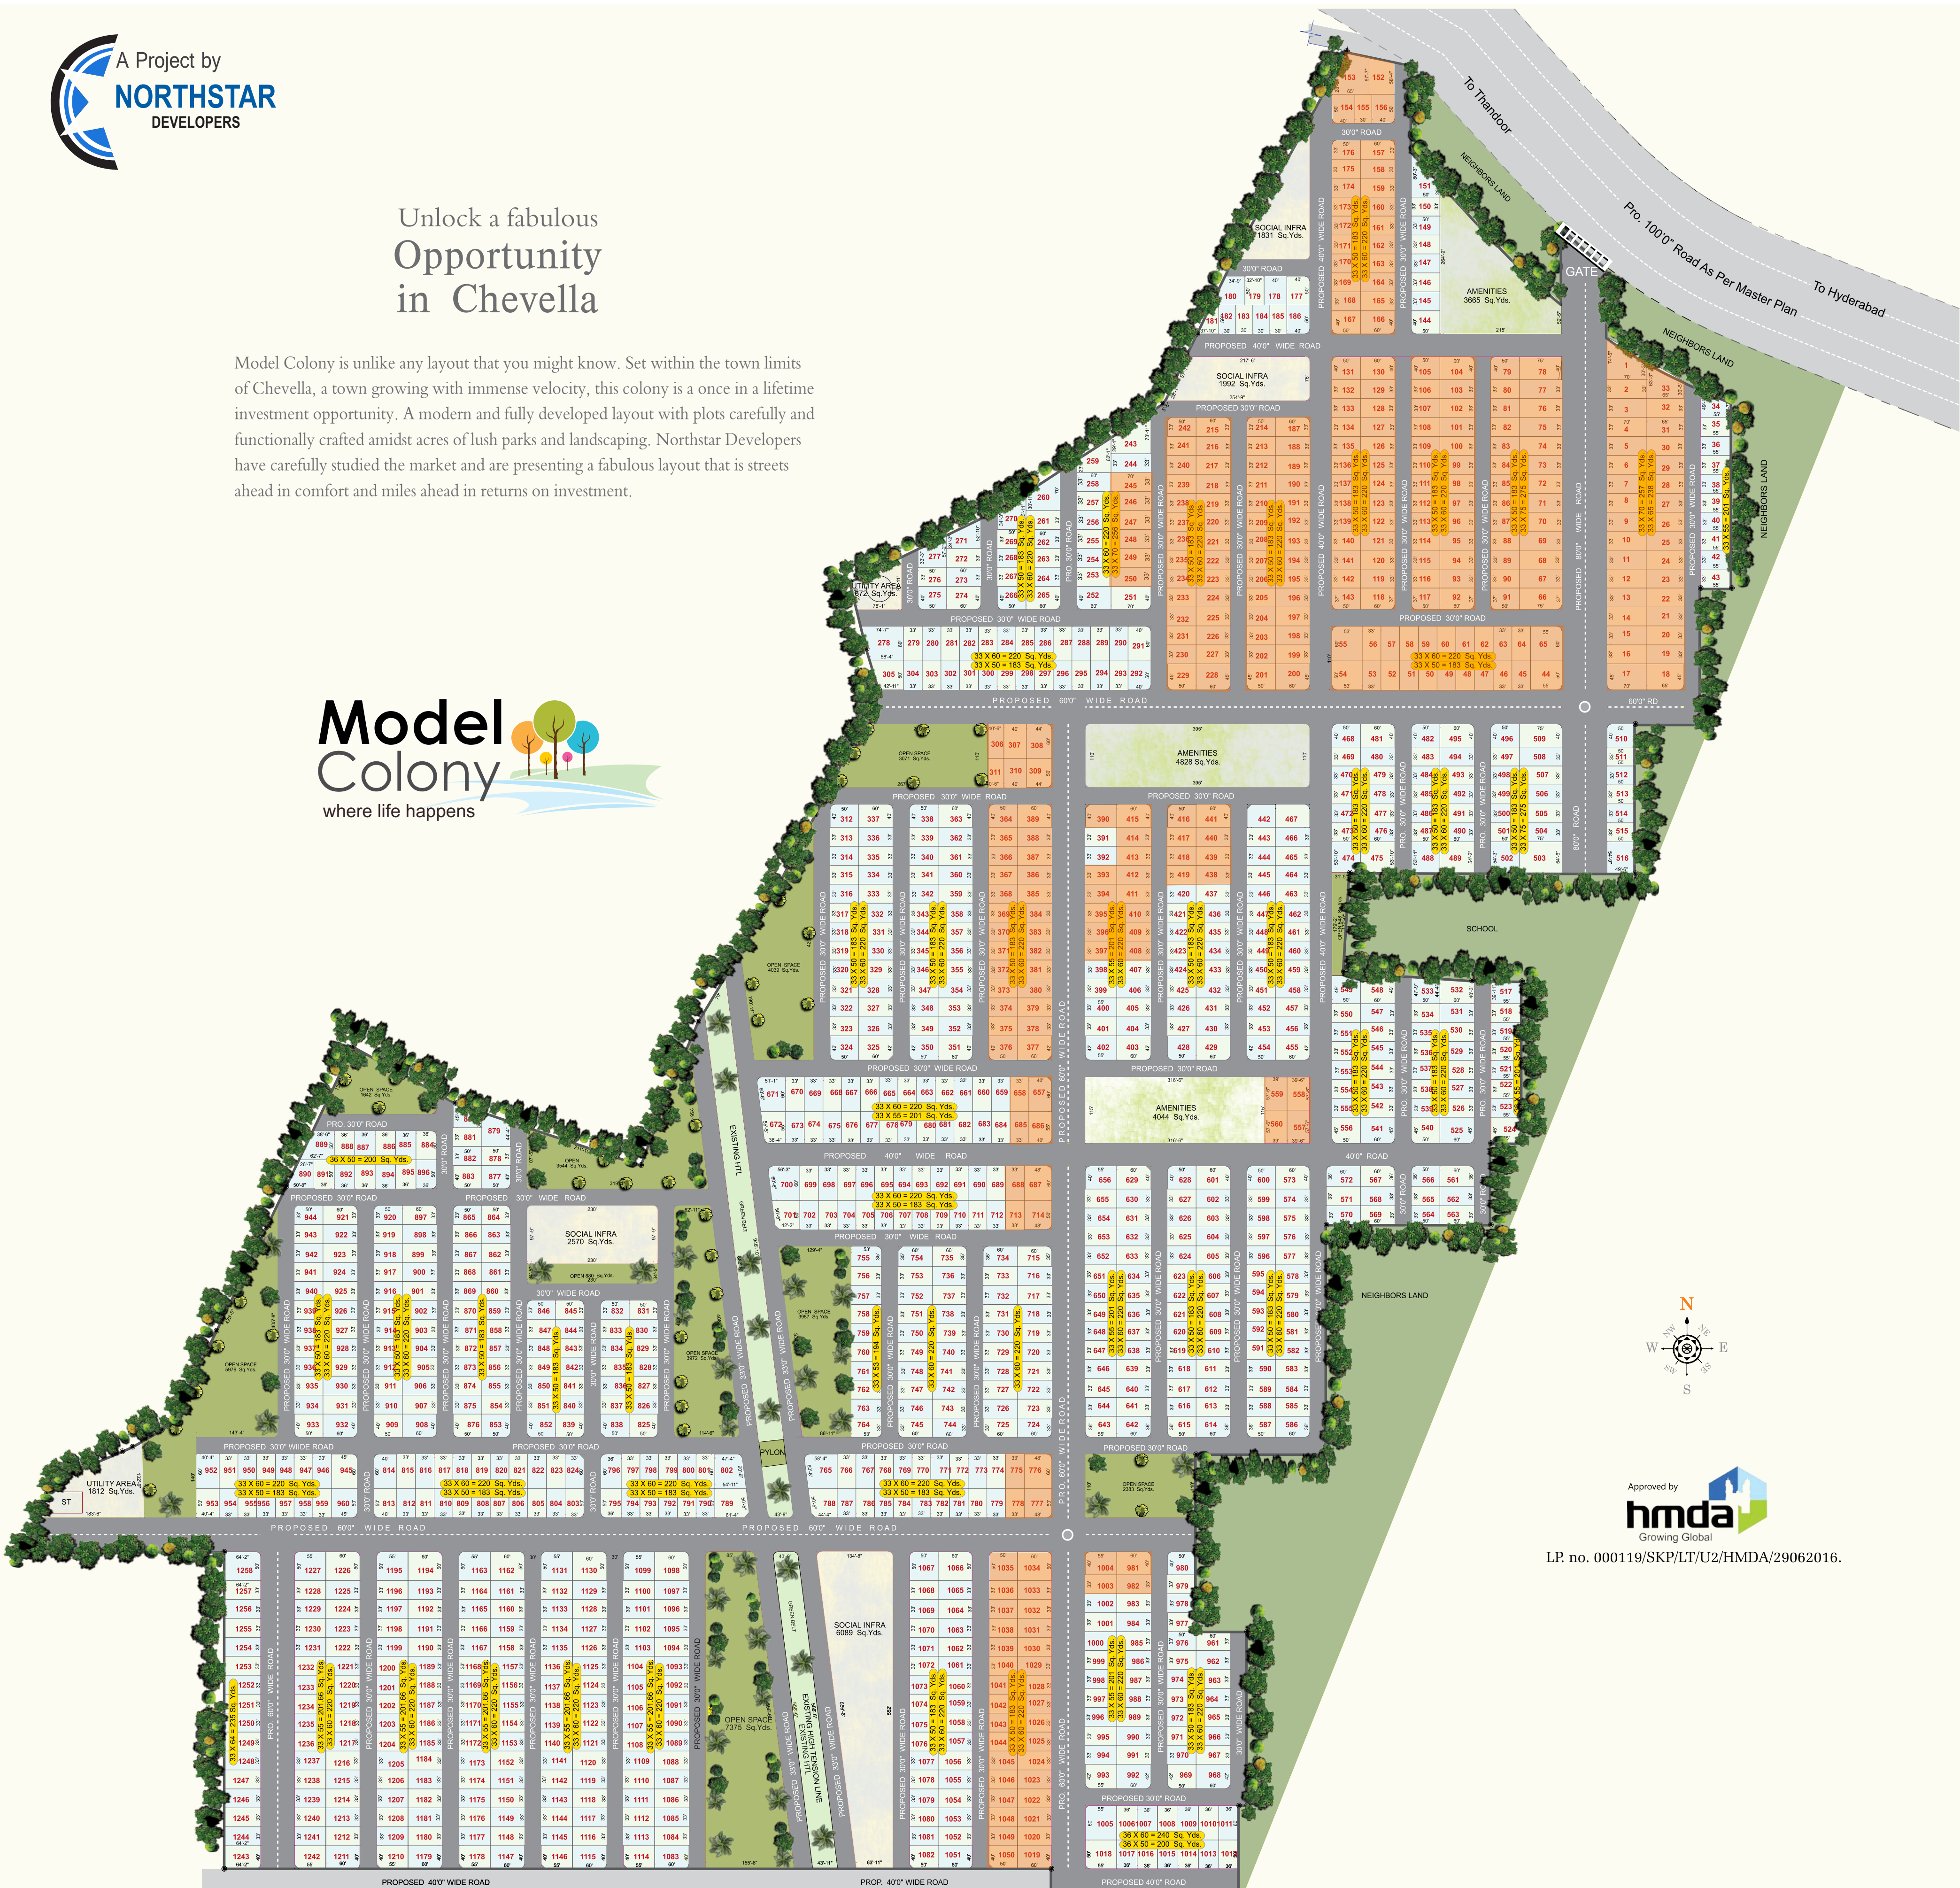

Unlock a fabulous Opportunity in Chevella

Model Colony is unlike any layout that you might know. Set within the town limits of Chevella, a town growing with immense velocity, this colony is a once in a lifetime investment opportunity. A modern and fully developed layout with plots carefully and functionally crafted amidst acres of lush parks and landscaping. Northstar Developers have carefully studied the market and are presenting a fabulous layout that is streets ahead in comfort and miles ahead in returns on investment.

Model Colony

where life happens

Approved by
hmda
 Growing Global
 LP. no. 000119/SKP/LT/U2/HMDA/29062016.