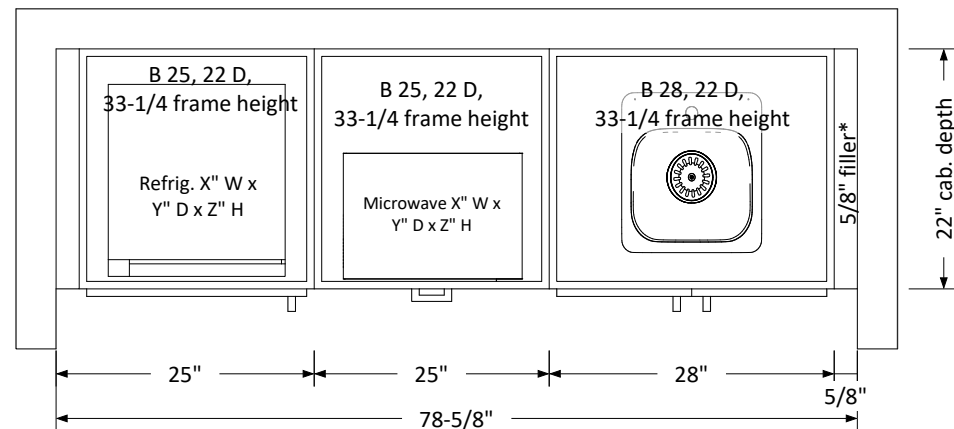

QTY: 25

Wall span varies by room
from 78" to 78-5/8"

PLUS 1 ROOM = 74-5/8"

14 rooms this configuration (sink to R);
13 rooms mirror configuration (sink to L)

*fillers to be cut to
fit room span

Wood: Maple
Finish: Stained to match (see inset)
Doors: Square flat panel, no V-groove in door joints, sq. I.S., O.S. edge
Hinges: 3/4 overlay
Pulls: Stock bar pulls
Drawer guides: Full-extension soft-close