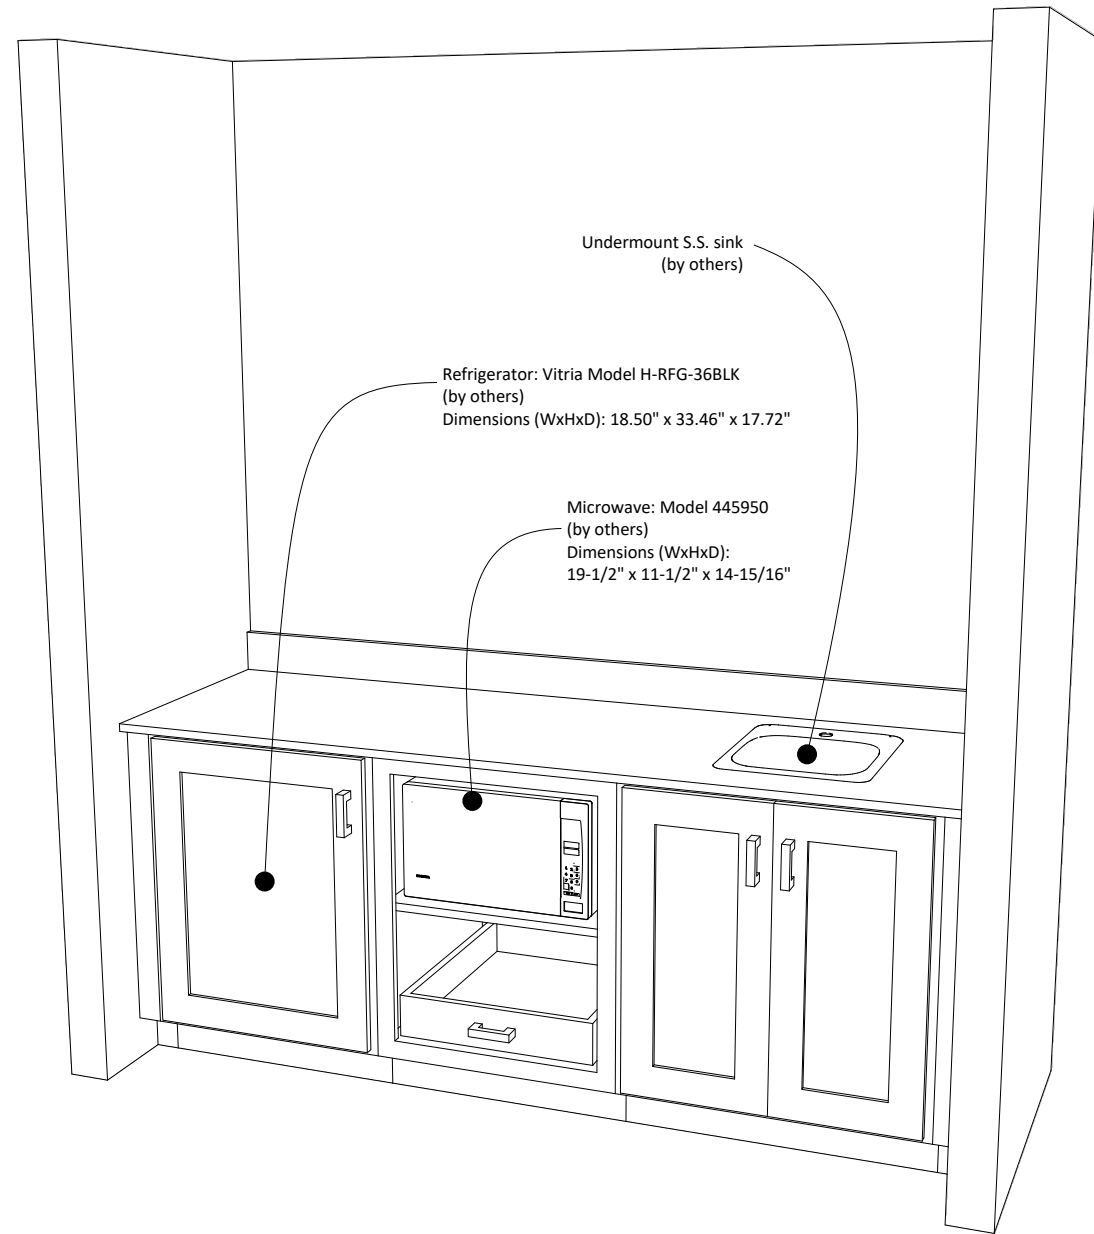

QTY: 25

Wall span varies by room
from 78" to 78-5/8"

PLUS 1 ROOM = 74-5/8"

14 rooms this configuration (sink to R);
13 rooms mirror configuration (sink to L)

*fillers to be cut to
fit room span

Wood: Maple
Finish: Stained to match (see inset)
Doors: Square flat panel, no V-groove in door joints, sq. I.S., O.S. edge
Hinges: 3/4 overlay
Pulls: Stock bar pulls
Drawer guides: Full-extension soft-close

REVISIONS

MM/DD/YY	REMARKS
12/21/2016	Original
1	...
2	...
3	...
4	...
5	...

Felver Custom Cabinets

Hampton Inn & Suites - Oakwood, OH

Wet Bars