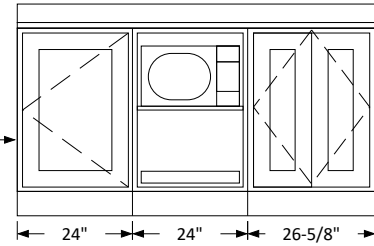

QTY: 25

Wall span varies by room
from 78" to 78-5/8"

PLUS 1 ROOM = 74-5/8"

14 rooms this configuration (sink to R);
13 rooms mirror configuration (sink to L)

*fillers to be cut to
fit room span

Wood: Maple
Finish: Stained to match (see inset)
Doors: Square flat panel, no V-groove in door joints, sq. I.S., O.S. edge
Hinges: 3/4 overlay
Pulls: Stock bar pulls
Drawer guides: Full-extension soft-close