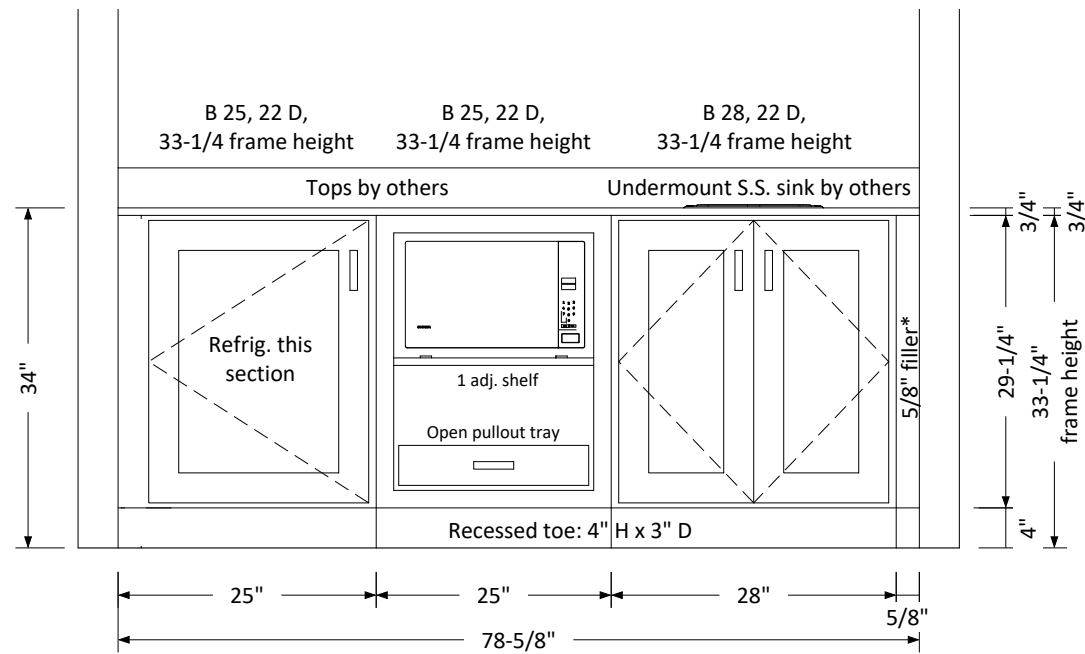

QTY: 25

Wall span varies by room
from 78" to 78-5/8"

PLUS 1 ROOM = 74-5/8"

14 rooms this configuration (sink to R);
13 rooms mirror configuration (sink to L)

*fillers to be cut to
fit room span

Wood: Maple
Finish: Stained to match (see inset)
Doors: Square flat panel, no V-groove in door joints, sq. I.S., O.S. edge
Hinges: 3/4 overlay
Pulls: Stock bar pulls
Drawer guides: Full-extension soft-close