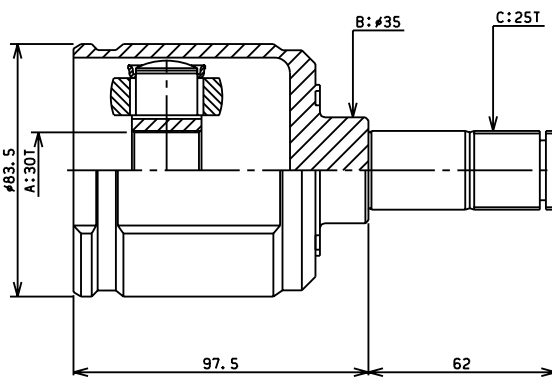

O.E.No.	HDK No.
TOYOTA	
44305-60050	TO-15
SA260-39288	
SA260-39288	

HONDA-Inner Joint

IN-HO-01

IN-HO-02

IN-HO-03

IN-HO-04

IN-HO-05

MAZDA-Inner Joint