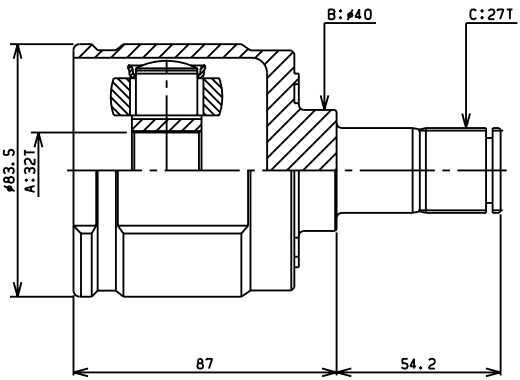

O.E.No.	HDK No.
TOYOTA	
44305-60050	TO-15
SA260-39288	
SA260-39288	

HONDA-Inner Joint

IN-HO-01

IN-HO-02

IN-HO-03

IN-HO-04

IN-HO-05

MAZDA-Inner Joint