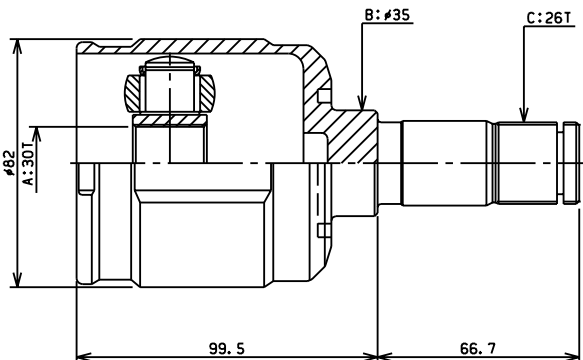

MAZDA-Inner Joint

IN-MA-02