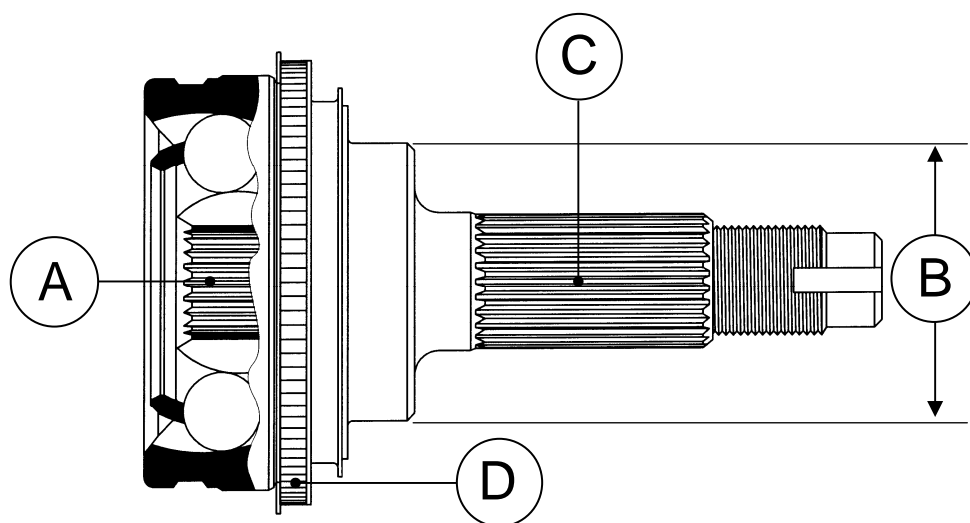

C.V.Joint 部位名称

A : ドライブシャフトスプラインの歯数   C : ハブスプラインの歯数
B : オイルシール部の径(mm)   D : ABSセンサー取付け部の径(mm)