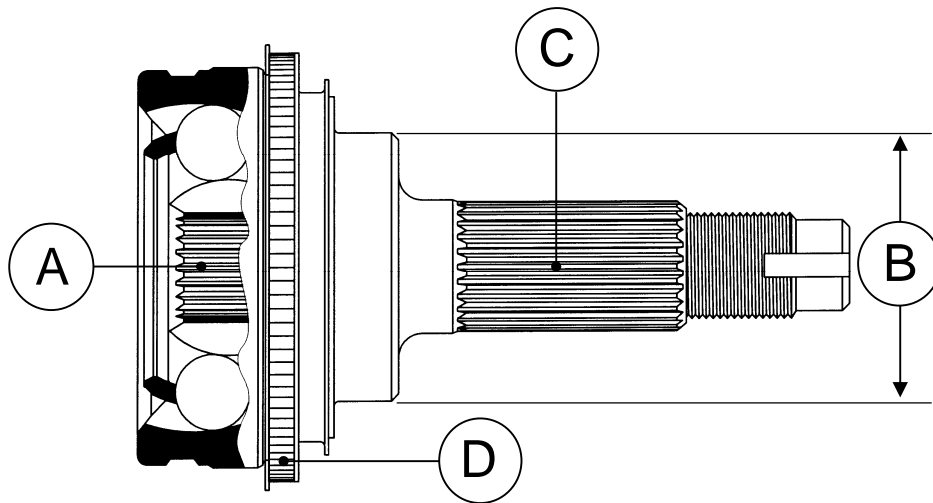

HDK Numbering System

EXAMPLE

EXPRESSION

C.V.Joint Technical Specifications

A : Gaps
B : Oil Seal Diameter (mm)
C : Number of Teeth
D : ABS Sensor Diameter

For Correct Installment

1. Please ensure that the number of teeth at shaft spline is equal to that at hub spline (C) and the drive shaft spline (A). (※Fit actual ones each other **BEFORE GREASING.**)
2. In case the ABS sensor is mounted on HDK C.V.Joint, ensure the number of teeth of relative vehicle is as same as that on ABS sensor (D).
(If the number of teeth is different from that of ABS sensor, you have to replace it to fit them following the procedure 3.)
3. In case the ABS sensor is not mounted on HDK C.V.Joint, please measure the diameter of the relative vehicle at the point where the ABS sensor is same as the size of HDK
4. Please note that there might be differences of the shape of teeth even number of them at the drive shaft spline (A) is same.