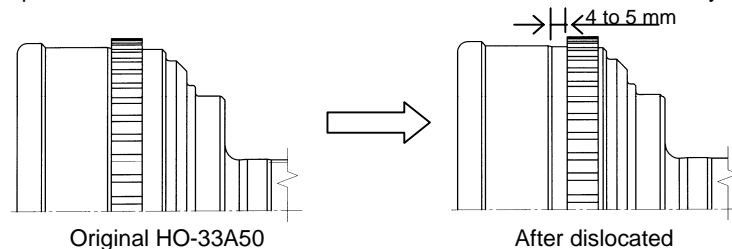

1. There is more than two type of Joint. In case note the number of teeth at shaft spline is correct.
   - TOYOTA COROLLA / SPRINTER (E10 type) etc.,
     TO-09 or TO-10. There is difference number of teeth at shaft spline.
   - MAZDA FAMILIA / LASER / LANTIS (BH / CB type) etc.,
     MA-24 or MA-26. There is difference number of teeth at shaft spline and diameter of inside ABS sensor.
   - HONDA LEGEND (KA type) etc.,
     HO-32 or HO-22. There is difference number of teeth at shaft spline.
2. ABS sensor have to be dislocated.
   - HONDA ODYSSEY HO-33 / HO-33A50
   - There are 2 position of ABS sensor. In case no response from ABS sensor, confirm the position of ABS sensor and dislocate the sensor 4 to 5 mm toward tyre same as original joint.