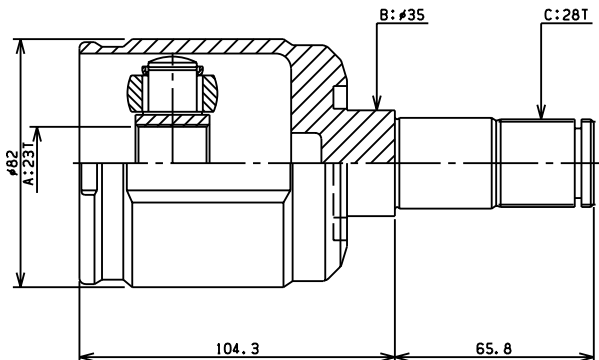

MAZDA-Inner Joint

IN-MA-01