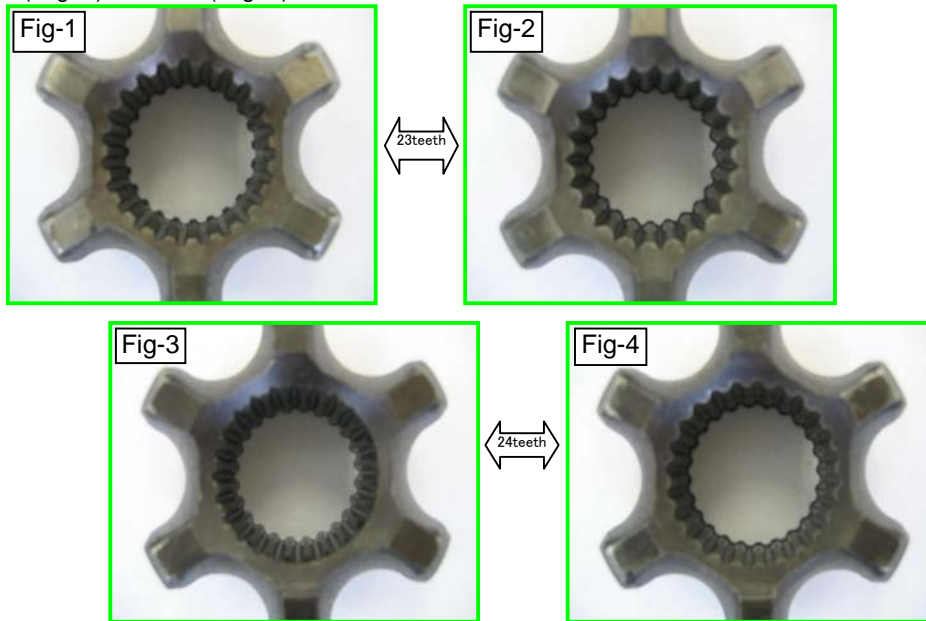

EXPRESSION

Particular notice of Each Maker

1. There is differences of the shape of teeth even number of them at the drive shaft spline (A) is same.
   - MAZDA CAPELLA / CAPELLA CARGO / TELSTER (GD / GV type) etc.,
     MA-05 (Fig-1) or MA-07 (Fig-2).
   - MITSUBISHI GALANT / ETERNA (E5# type) etc.,
     MI-03 (Fig-1) or MI-10 (Fig-2).
   - NISSAN PRAIRIE etc.,
     NI-09 (Fig-1) or NI-19 (Fig-2).
   - TOYOTA CAMRY / VISTA etc.,
     TO-09 (Fig-3) or TO-32 (Fig-4).