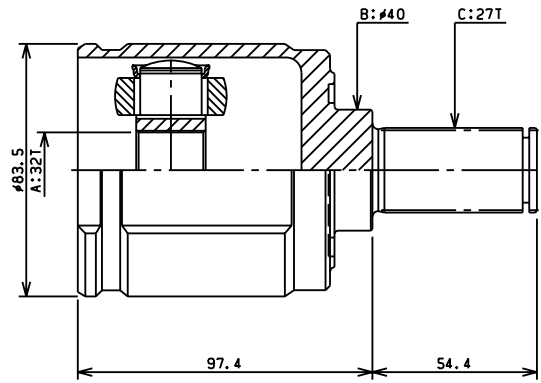

O.E.No.	HDK No.
TOYOTA	
44305-60050	TO-15
SA260-39288	
SA260-39288	

HONDA-Inner Joint

IN-HO-01

IN-HO-02

IN-HO-03

IN-HO-04

IN-HO-05

MAZDA-Inner Joint