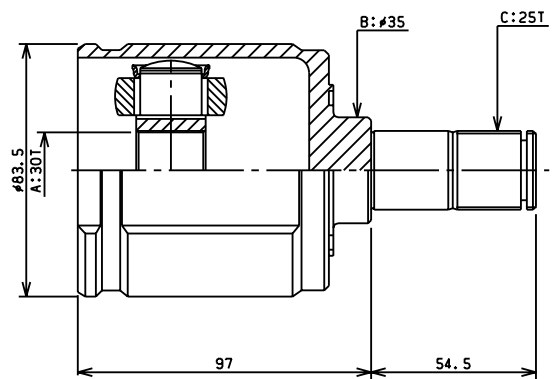

O.E.No.	HDK No.
TOYOTA	
44305-60050	TO-15
SA260-39288	
SA260-39288	

HONDA-Inner Joint

IN-HO-01

IN-HO-02

IN-HO-03

IN-HO-04

IN-HO-05

MAZDA-Inner Joint