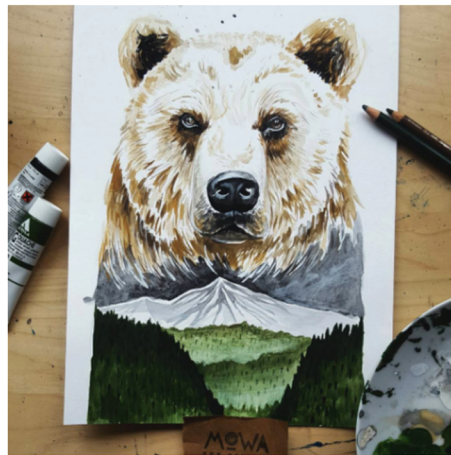

"Day" is the color collection. Vibrant and natural.
Prints are available in three size options for wholesale.

small - 8" x 10"
medium - 11" x 14"
greeting card - 4.5" x 6"

Each print comes sealed in a clear plastic sleeve with thick chipboard backing to keep the print safe, and a kraft cardstock informational backing.

Each greeting card comes sealed inside a clear plastic sleeve with a white envelope. All the greeting cards are blank inside.

More "Day" illustrations are available on www.mowa.ca

fox in the wind

small - 8" x 10" - (SMFIW)
medium - 11" x 14" - (MDFIW)
greeting card - 4.5" x 6" - (GCFIW)