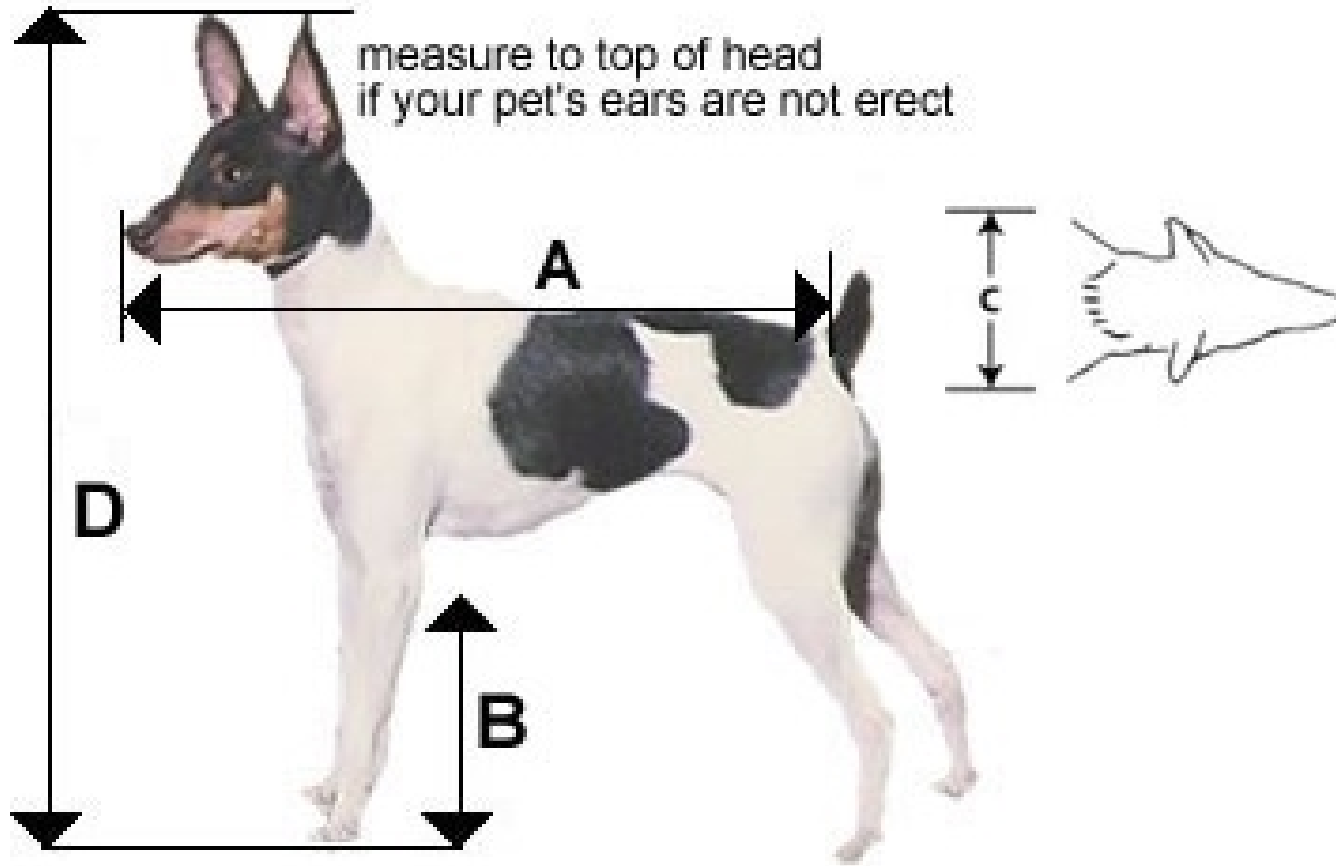

MEASURING YOUR CAT OR DOG FOR A PET CRATE

Get a quality, well built crate for your pet!

Before ordering a crate, we recommend the following:

- 1. Measure your pet accurately using the diagram..
- 2. Use your pet's measurements to select your crate using the chart .. (next slide)
- Measuring a pet can be difficult with a tape measure. We suggest that you use a piece of string, then measure the string after taking the measurement.

How to Measure your Pet

Instructions - **Measure Your Pet**

- First, measure your dog or cat from tip of nose to base of tail. Do not include any part of the tail in your measurement. This is measurement A.
- Then, measure from the elbow joint in the forearm to the ground. This is measurement B.
- Then measure across your pet's shoulders. This is measurement C.
- Then, when your pet is standing erect, measure from the top of your pet's head to the ground. Add the measurement from the top of the head to the tip of your dog's or cat's ears if the ears are held erect. This is measurement D.