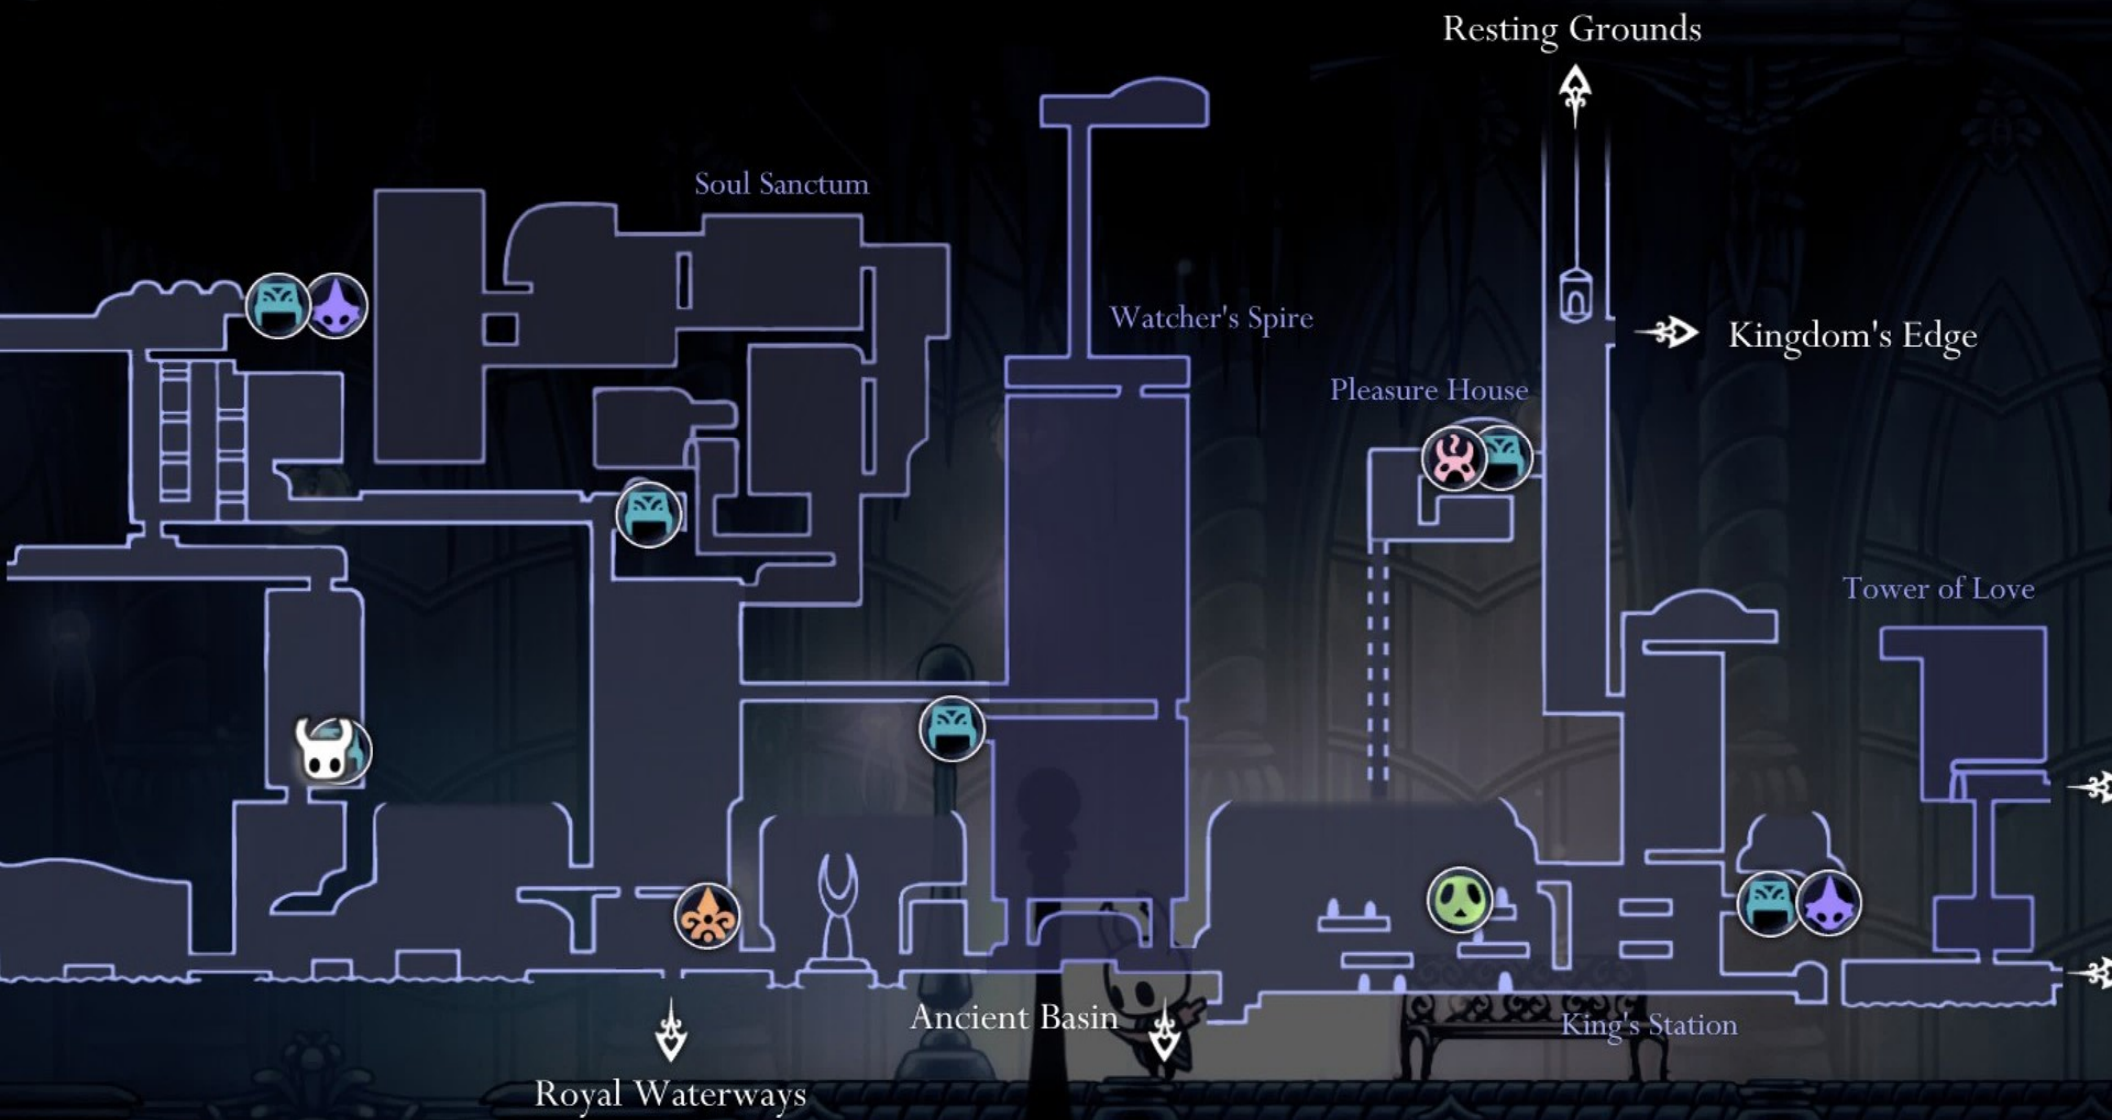

# Crystal Peak

1420

Entrance

Forgotten Crossroads

Forgotten Crossroads

Crystallised Mound

Resting Grounds