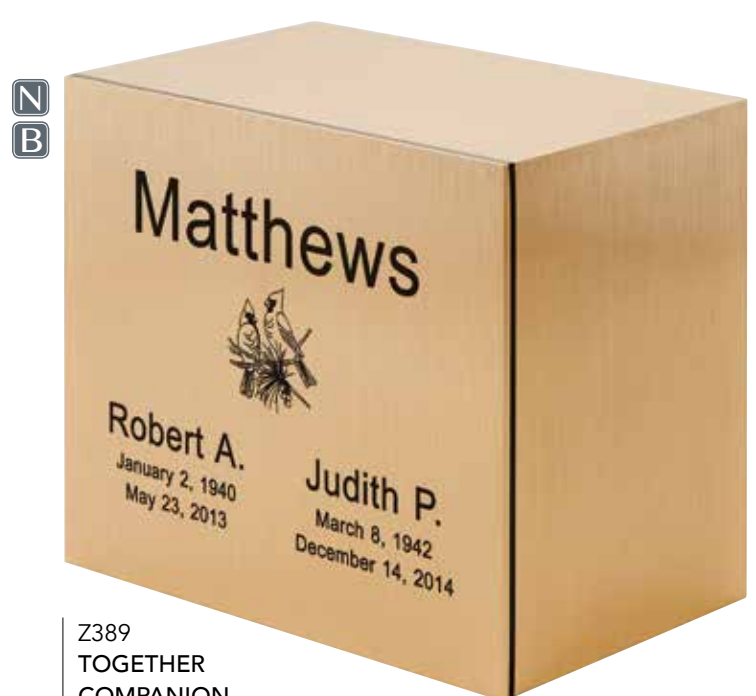

Z389
**TOGETHER
COMPANION**
8" H x 9 1/2" W x 6 1/8" D
FABRICATED BRONZE
Volume: 420ci
Access: Bottom

shown w/ optional engraving - shown w/ arial font