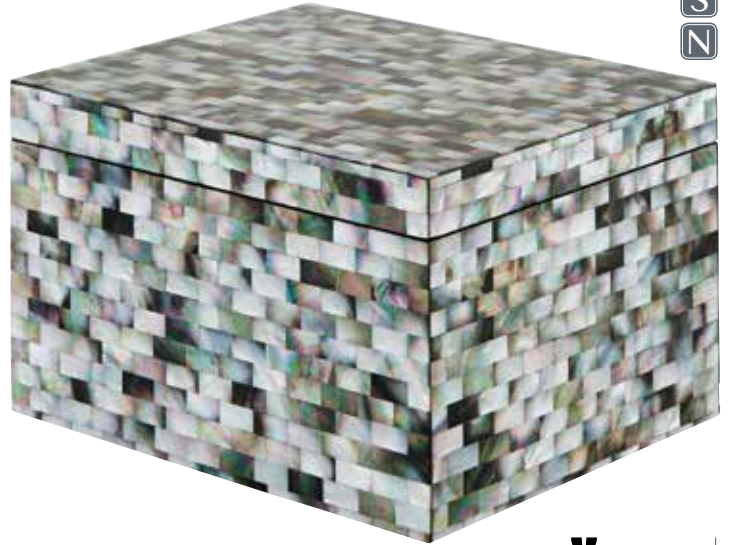

HOWARD MILLER

3MPBLK
DYNASTY
5 7/8" H x 9 7/8" W x 8" D
Volume: 200ci
Access: Top
includes plastic insert