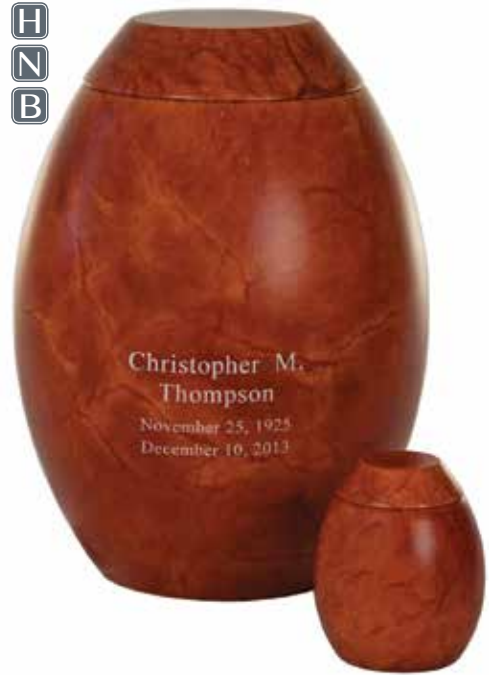

alabaster urns

Alabaster is a natural stone known for its special color, texture, streaks and translucent properties. Resembling marble, but softer in texture, alabaster can easily be worked into various shapes. Once considered to be a semi-precious stone, fine grained alabaster has been used for centuries for statuary, carvings and other ornaments. Made in Spain.

H
N
B

3AAM1 MADRID 10 1/2" H x 7 1/2" Dia. Volume: 230ci Access: Top <i>shown w/ optional engraving</i> <i>shown w/ times new roman font</i>	3AAMKS MADRID KEEPSAKE 3 1/2" H x 3 1/8" Dia. Volume: 6ci Access: Top

H
N
B