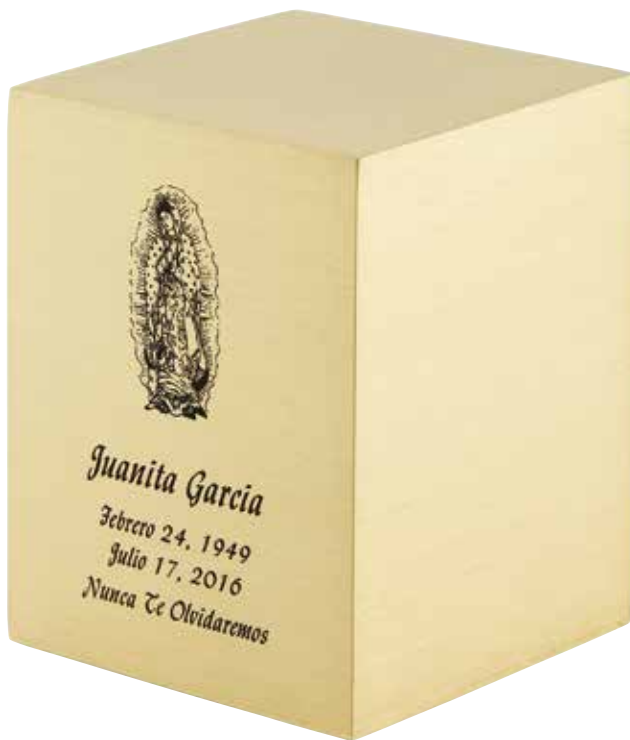

71010444
PRELUDE
7" H x 5 1/2" W x 5 1/2" D
FABRICATED BRONZE
Volume: 183ci
Access: Bottom
shown w/ optional engraving
shown w/ zaph chancery font