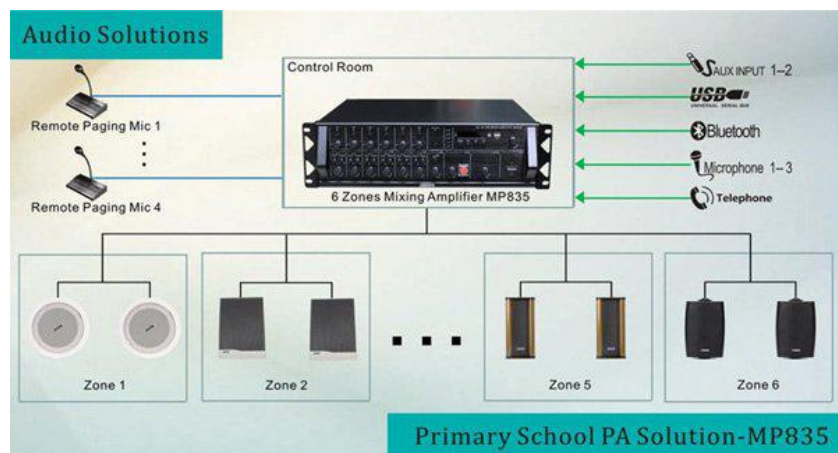

Campus PA Solution

Primary School PA Solution-MP835

This is a 6 Zones Public address solution powered by MP835. It can be applied in primary school to meet the needs of public broadcasting. It can realize the ensured functions of public address such as emergency broadcast, business announcement, and background broadcast. The main control host mixing Amplifier MP835 can be placed in the control room while the loudspeakers can be placed in appointed places like classrooms, corridors, playgrounds, etc. It supports remote paging, thus the paging microphone can be placed in the offices away from the control room.

Features:

6 zones broadcast with individual volume control;

Bass and treble control for each zone;

Supports up to 4 remote paging stations;

Supports USB and Bluetooth MP3 input;

With one-touch emergency button;

Audio system for school

6 Zones PA system products related:

MP835—6 Zones [Mixing Amplifier](#);

There are 8 models in multi zone mixer amplifier, namely MP210U/MP310U, MP812/MP825/MP835, MP906/MP912, MP7806/MP7812/MP7825/MP7835, MP260U/MP212U, MP8712/MP8735/MP8745, MP210P/MP310P, and MP825ZS/MP838ZS. Multi zone amplifier mainly 6 zones. There are equipped with 70V/100V speaker output and 4-16 ohms speaker output, rated power 30w~450w, with USB/SD/FM/MIC/AUX/Bluetooth and so on.AUX output for extend amplifier.

CM12—10 Zones Remote Paging Station;

Voice Evacuation Remote Paging Station is remote paging microphone of the Voice Evacuation System. It is connected to the host via cat-5 cable and supports escalated linkage and loop connection. It is POE powered by the host and can be monitored by remote computer.