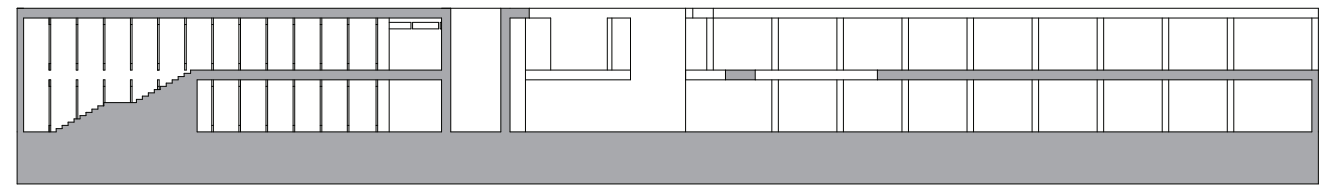

SAM GHERRITY

Schindler House Plan

Schindler House Sections

Schindler House Roof Plan and Elevations

Redesigned MAK Center Plan Oblique

Redesigned MAK Center Sections and Elevations

Redesigned MAK Center Floor Plan

The Column Cave Worms Eye View

The Grid Exploded

The Tent Disassembled