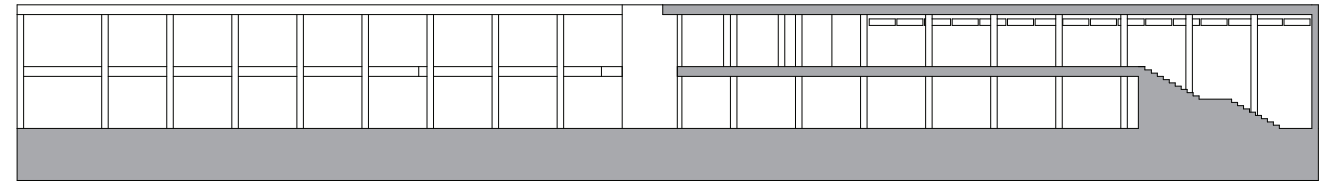

SAM GHERRITY

Schindler House Plan

Schindler House Sections

Schindler House Roof Plan and Elevations

Redesigned MAK Center Plan Oblique

Redesigned MAK Center Sections and Elevations

Redesigned MAK Center Floor Plan

The Column Cave Worms Eye View

The Grid Exploded

The Tent Disassembled