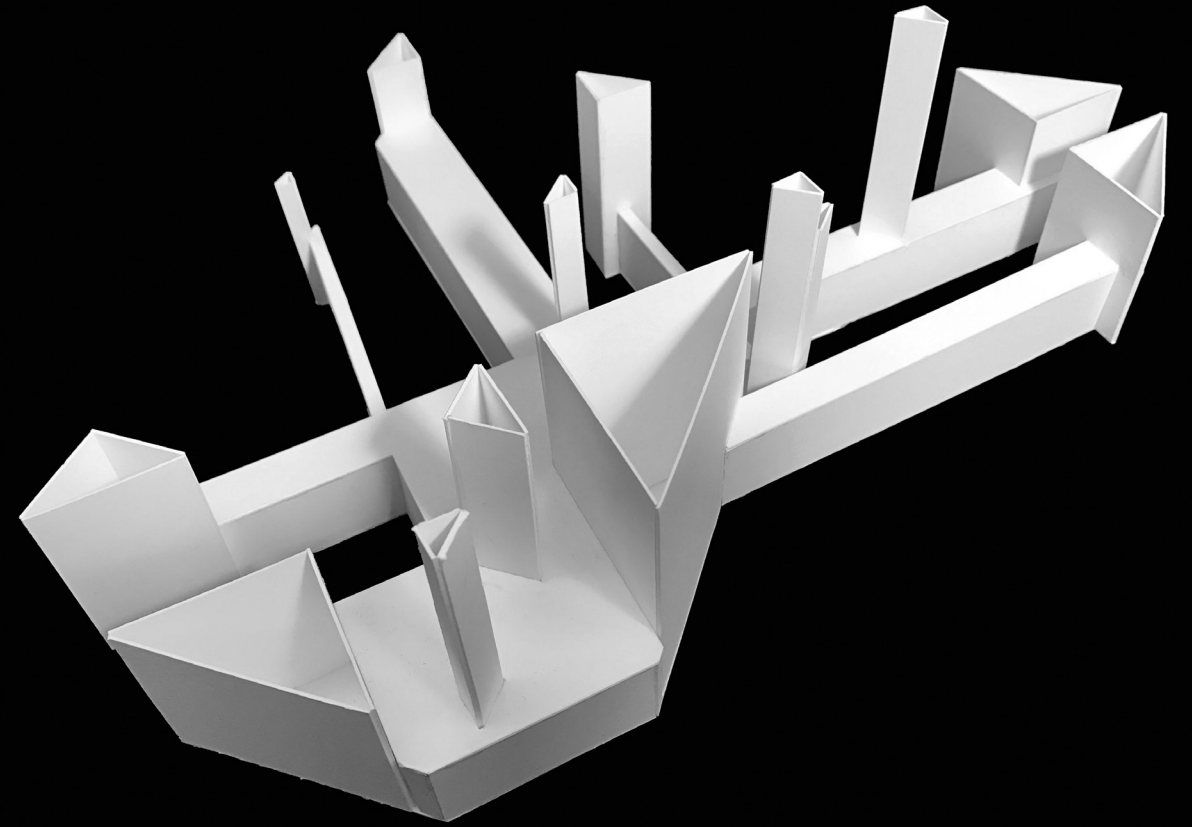

SAM GHERRITY

Schindler House Plan

Schindler House Sections

Schindler House Roof Plan and Elevations

Redesigned MAK Center Plan Oblique

Redesigned MAK Center Sections and Elevations

Redesigned MAK Center Floor Plan

The Column Cave Worms Eye View

The Grid Exploded

The Tent Disassembled