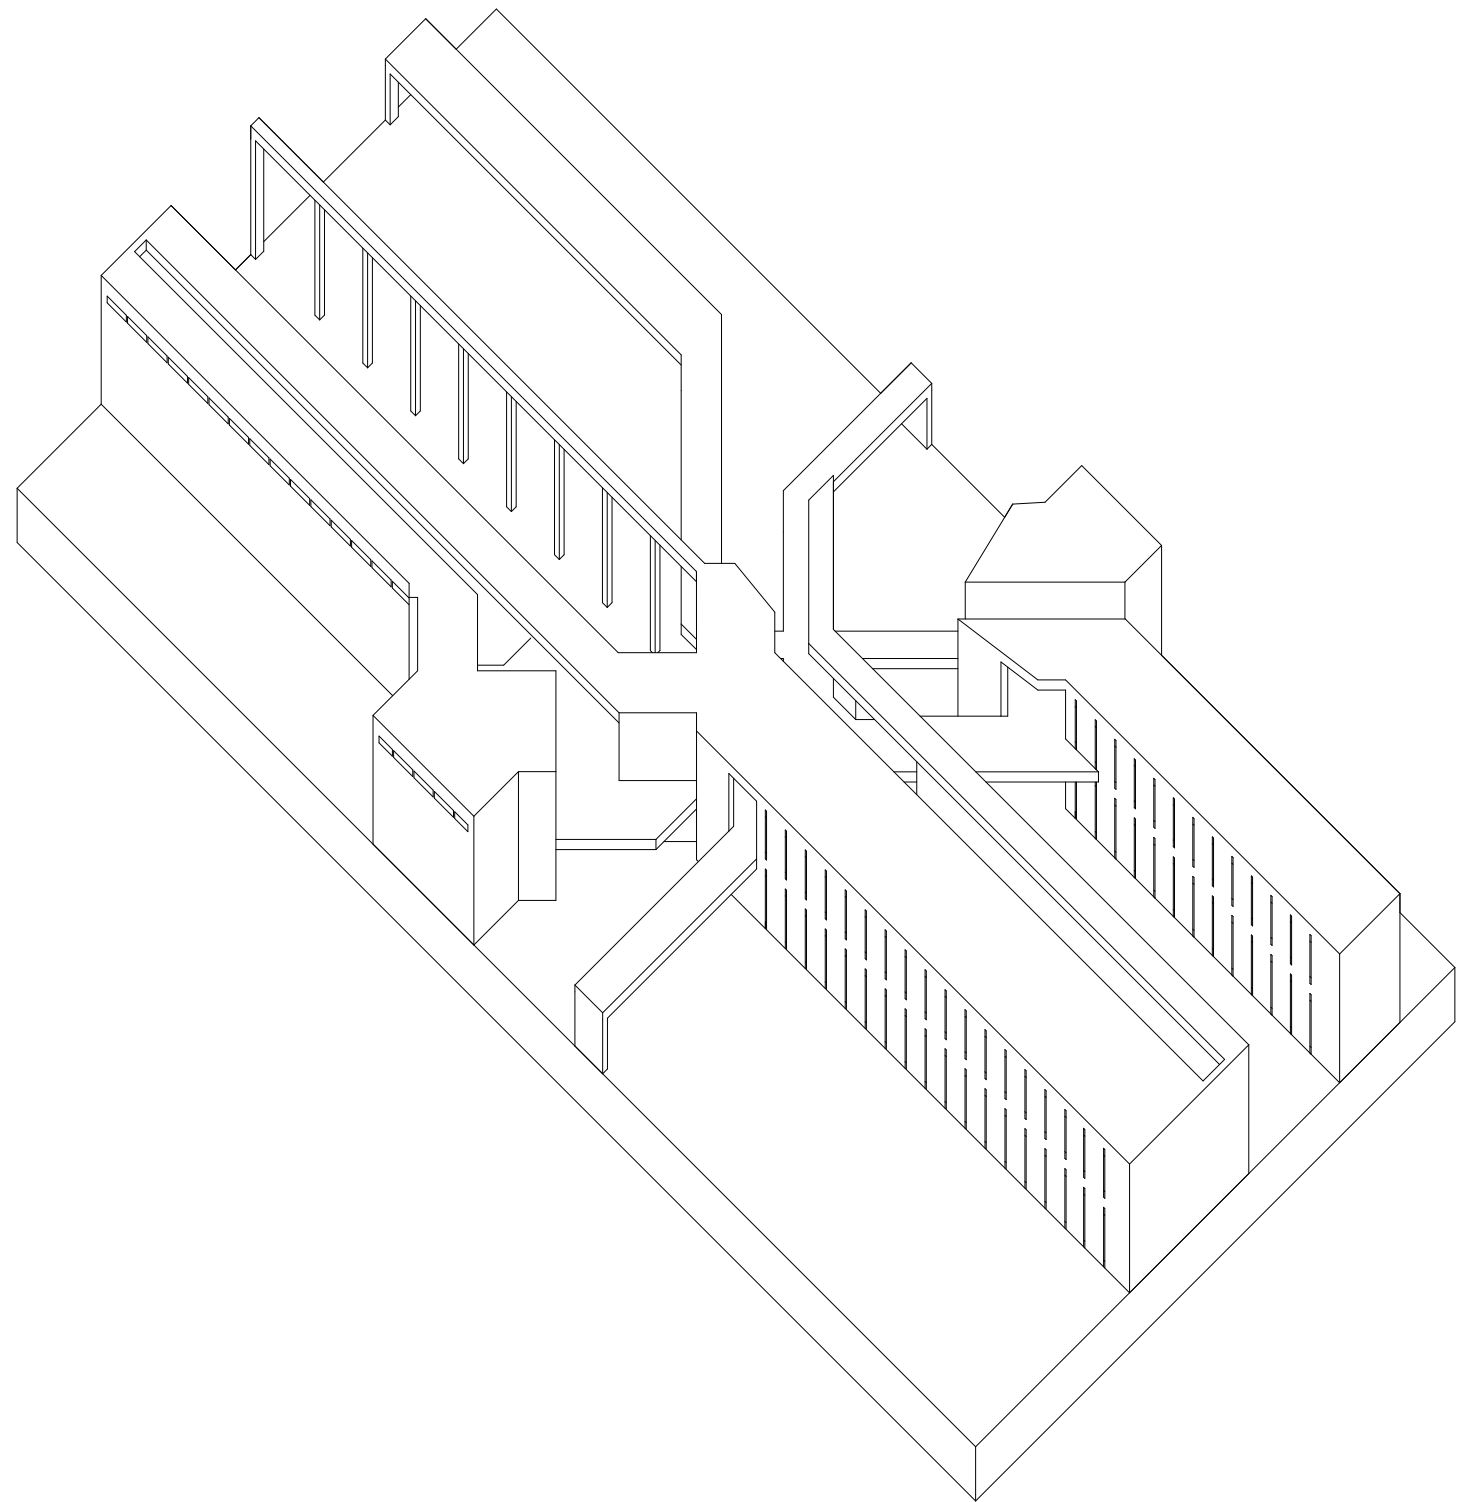

SAM GHERRITY

Schindler House Plan

Schindler House Sections

Schindler House Roof Plan and Elevations

Redesigned MAK Center Plan Oblique

Redesigned MAK Center Sections and Elevations

Redesigned MAK Center Floor Plan

The Column Cave Worms Eye View

The Grid Exploded

The Tent Disassembled