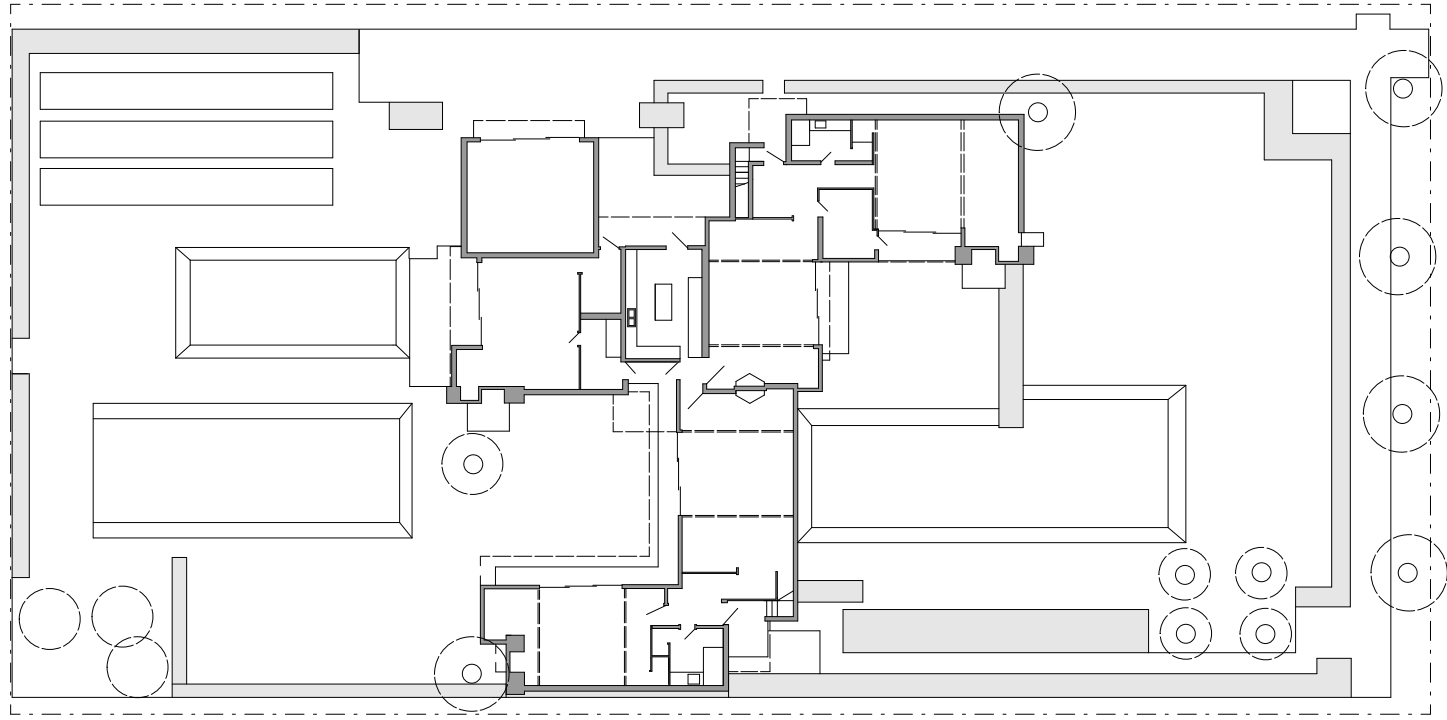

SAM GHERRITY

Schindler House Plan

Schindler House Sections

Schindler House Roof Plan and Elevations

Redesigned MAK Center Plan Oblique

Redesigned MAK Center Sections and Elevations

Redesigned MAK Center Floor Plan

The Column Cave Worms Eye View

The Grid Exploded

The Tent Disassembled