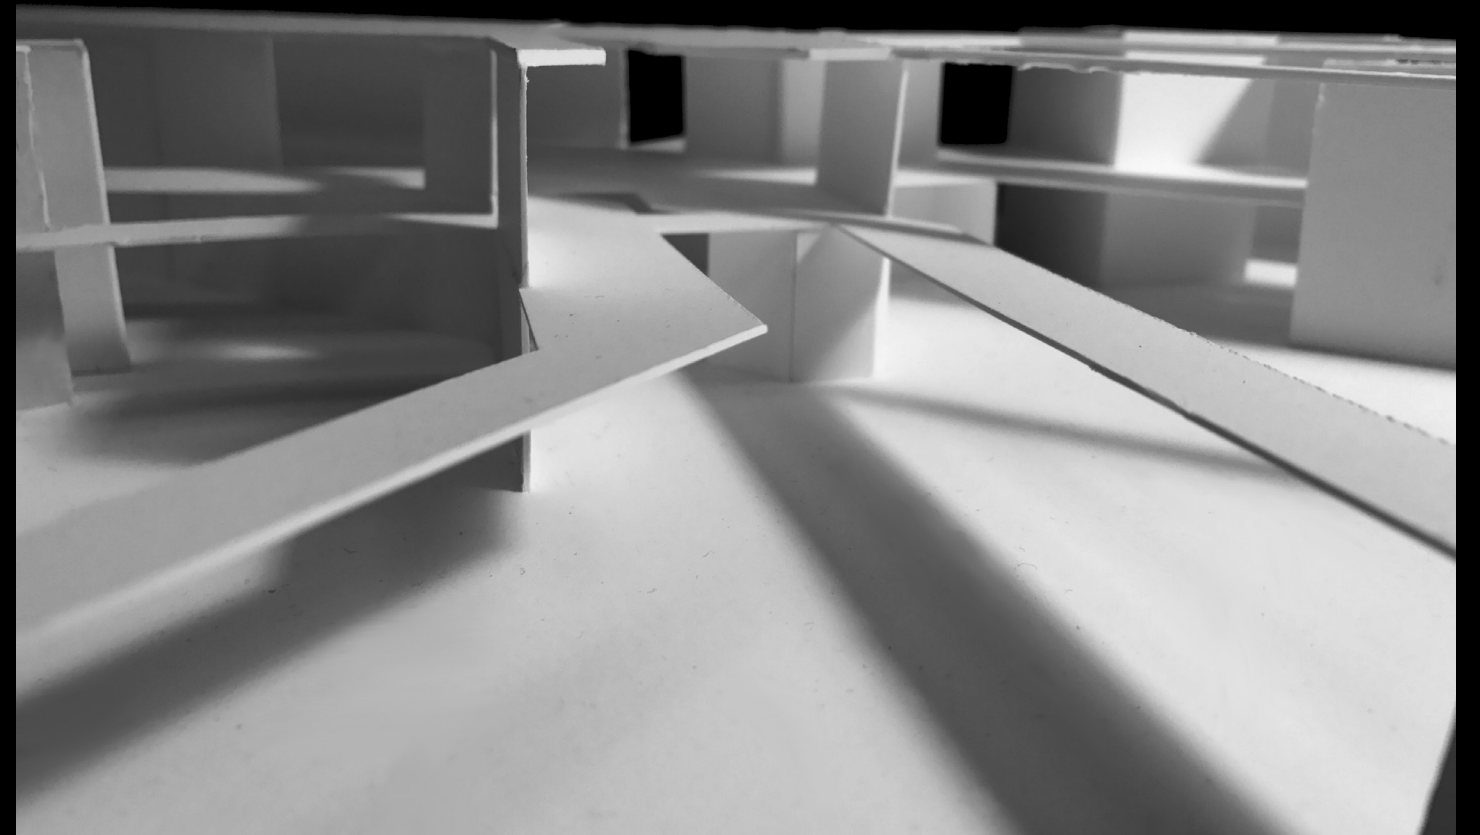

SAM GHERRITY

Schindler House Plan

Schindler House Sections

Schindler House Roof Plan and Elevations

Redesigned MAK Center Plan Oblique

Redesigned MAK Center Sections and Elevations

Redesigned MAK Center Floor Plan

The Column Cave Worms Eye View

The Grid Exploded

The Tent Disassembled