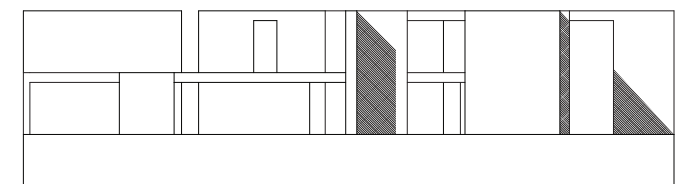

SAM GHERRITY

Schindler House Plan

Schindler House Sections

Schindler House Roof Plan and Elevations

Redesigned MAK Center Plan Oblique

Redesigned MAK Center Sections and Elevations

Redesigned MAK Center Floor Plan

The Column Cave Worms Eye View

The Grid Exploded

The Tent Disassembled