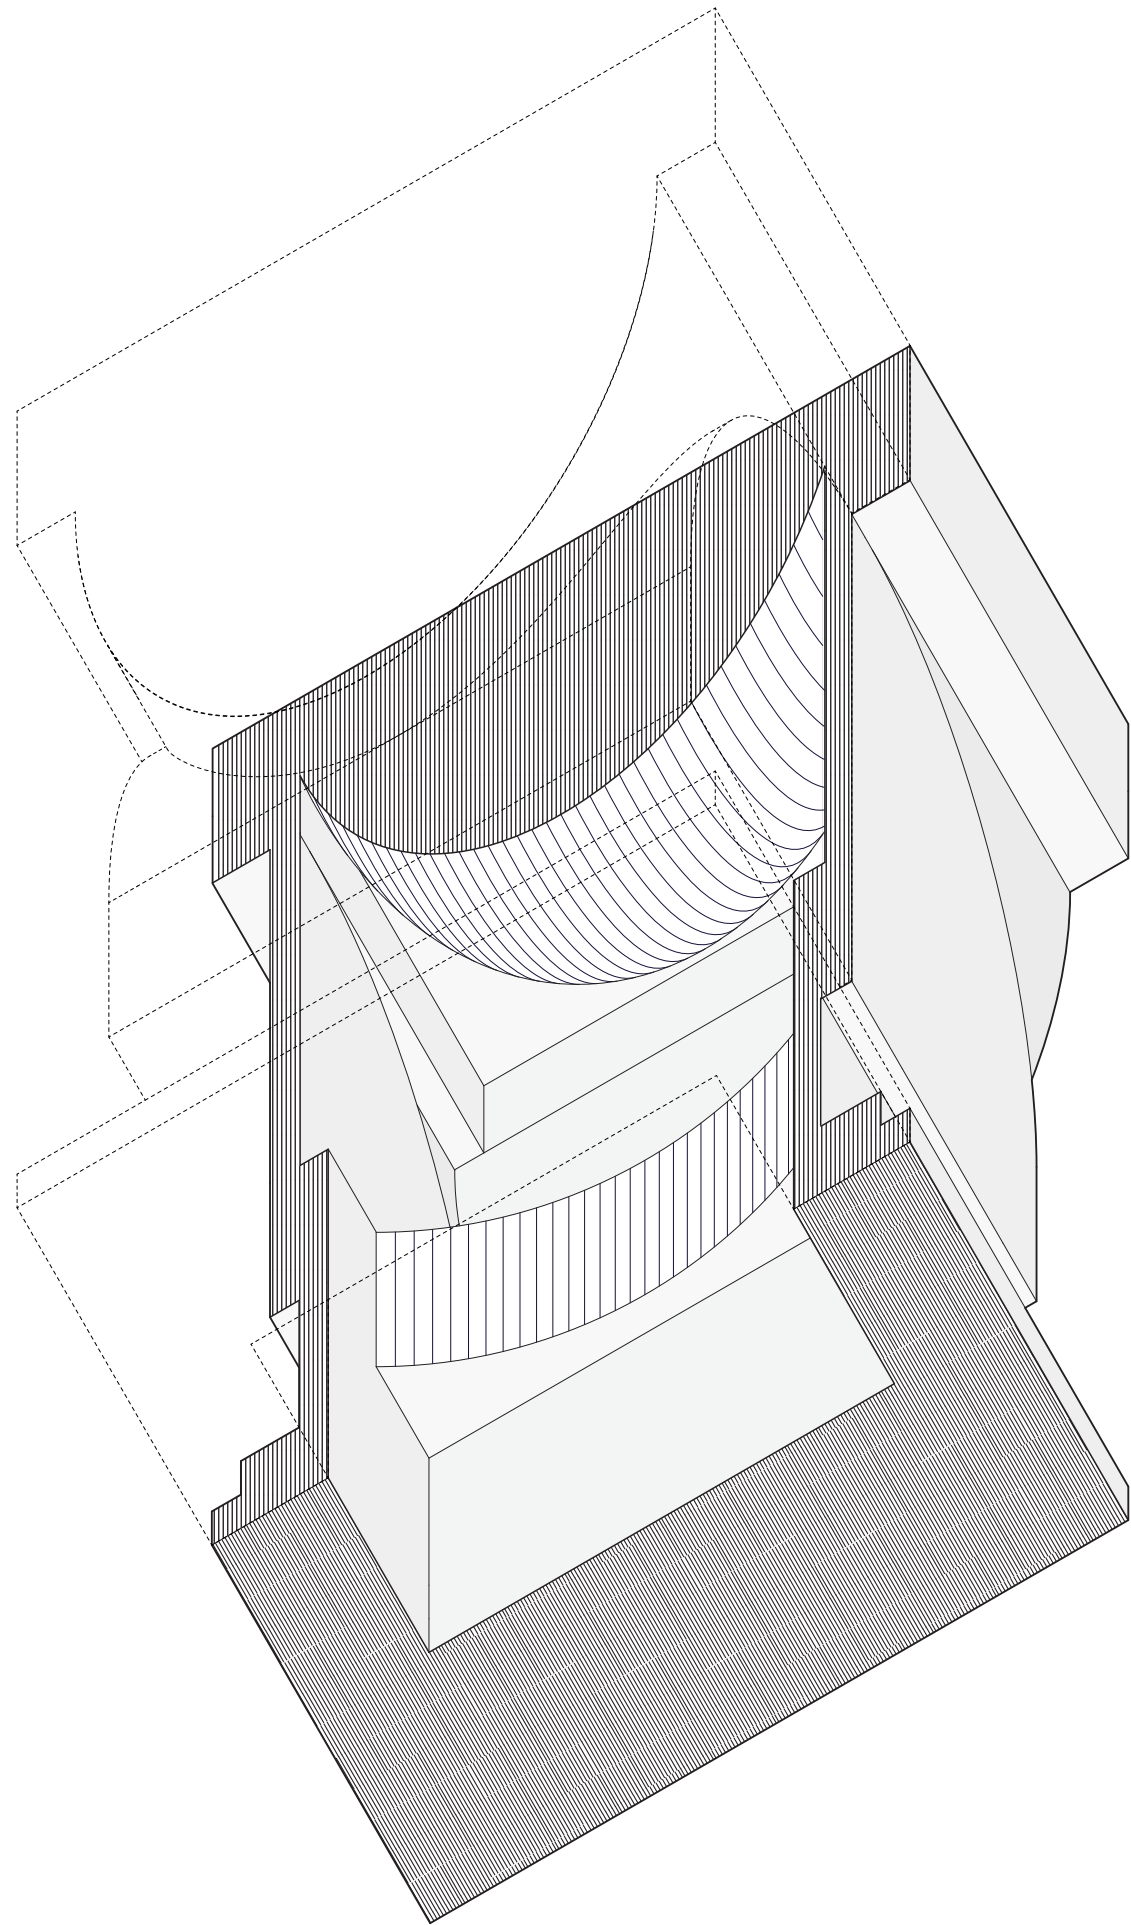

SAM GHERRITY

Schindler House Plan

Schindler House Sections

Schindler House Roof Plan and Elevations

Redesigned MAK Center Plan Oblique

Redesigned MAK Center Sections and Elevations

Redesigned MAK Center Floor Plan

The Column Cave Worms Eye View

The Grid Exploded

The Tent Disassembled