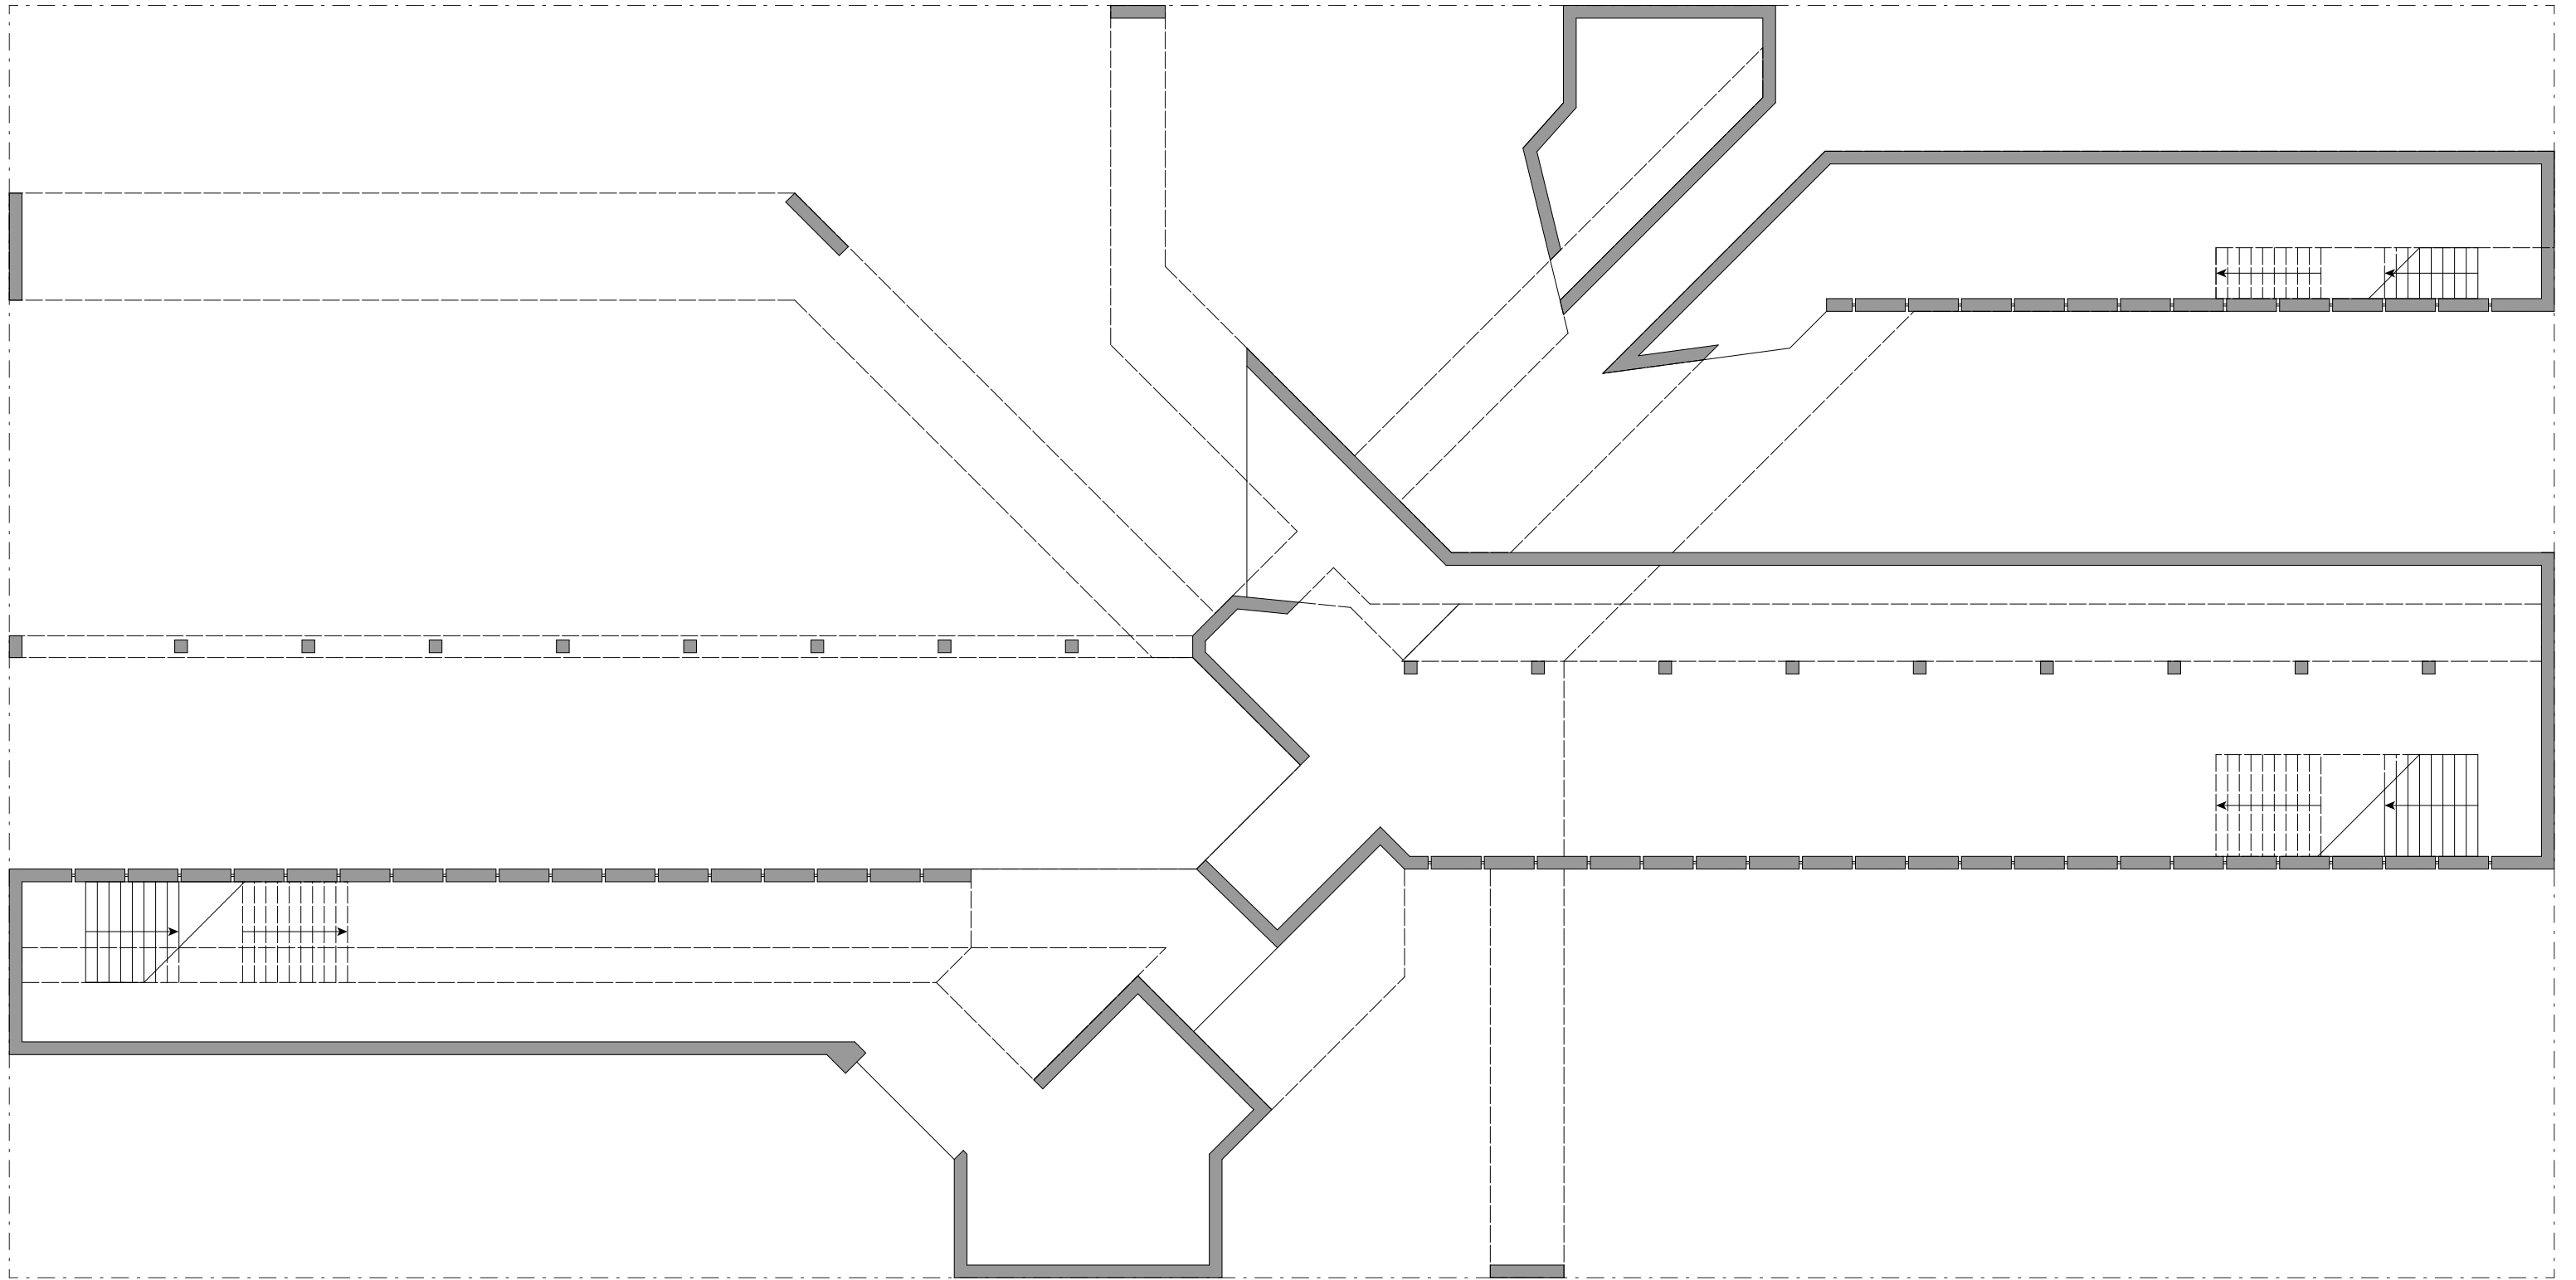

SAM GHERRITY

Schindler House Plan

Schindler House Sections

Schindler House Roof Plan and Elevations

Redesigned MAK Center Plan Oblique

Redesigned MAK Center Sections and Elevations

Redesigned MAK Center Floor Plan

The Column Cave Worms Eye View

The Grid Exploded

The Tent Disassembled