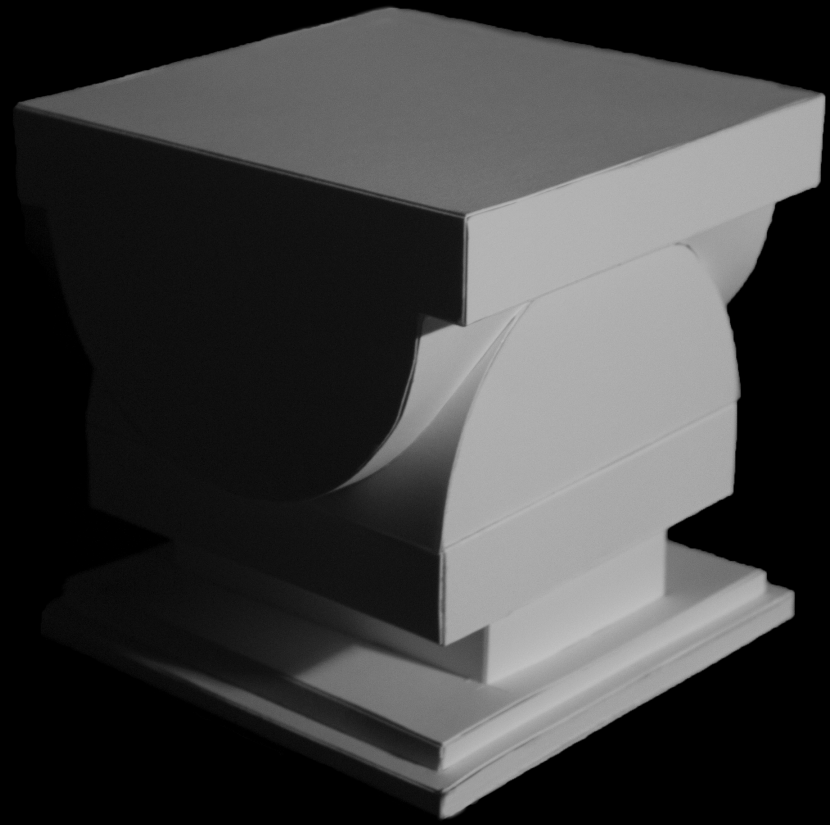

SAM GHERRITY

Schindler House Plan

Schindler House Sections

Schindler House Roof Plan and Elevations

Redesigned MAK Center Plan Oblique

Redesigned MAK Center Sections and Elevations

Redesigned MAK Center Floor Plan

The Column Cave Worms Eye View

The Grid Exploded

The Tent Disassembled