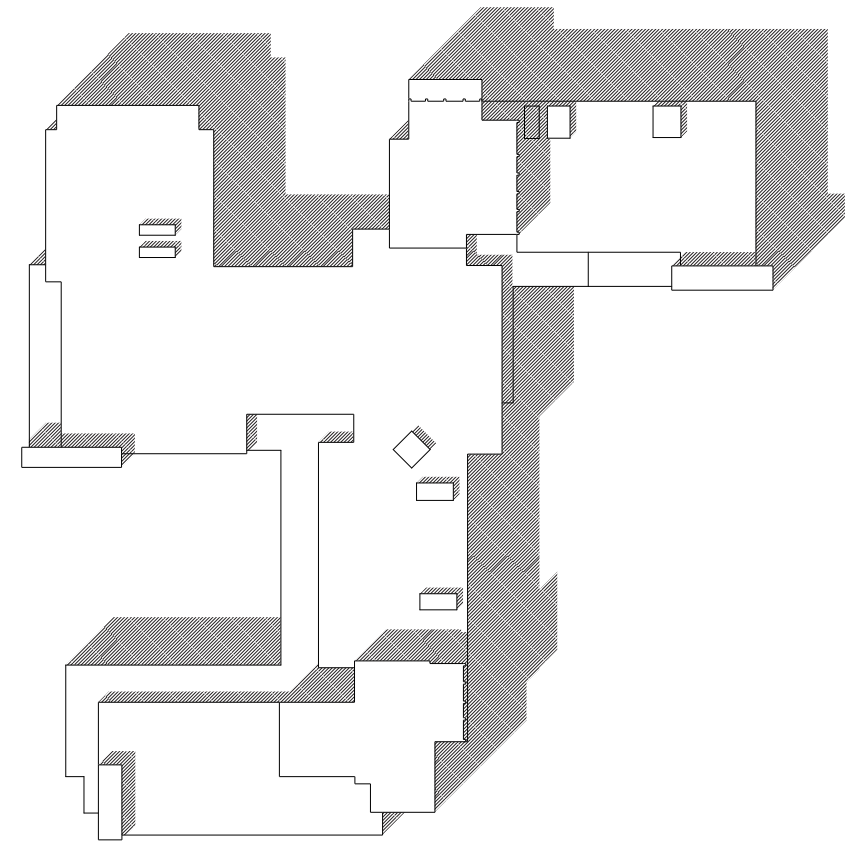

SAM GHERRITY

Schindler House Plan

Schindler House Sections

Schindler House Roof Plan and Elevations

Redesigned MAK Center Plan Oblique

Redesigned MAK Center Sections and Elevations

Redesigned MAK Center Floor Plan

The Column Cave Worms Eye View

The Grid Exploded

The Tent Disassembled