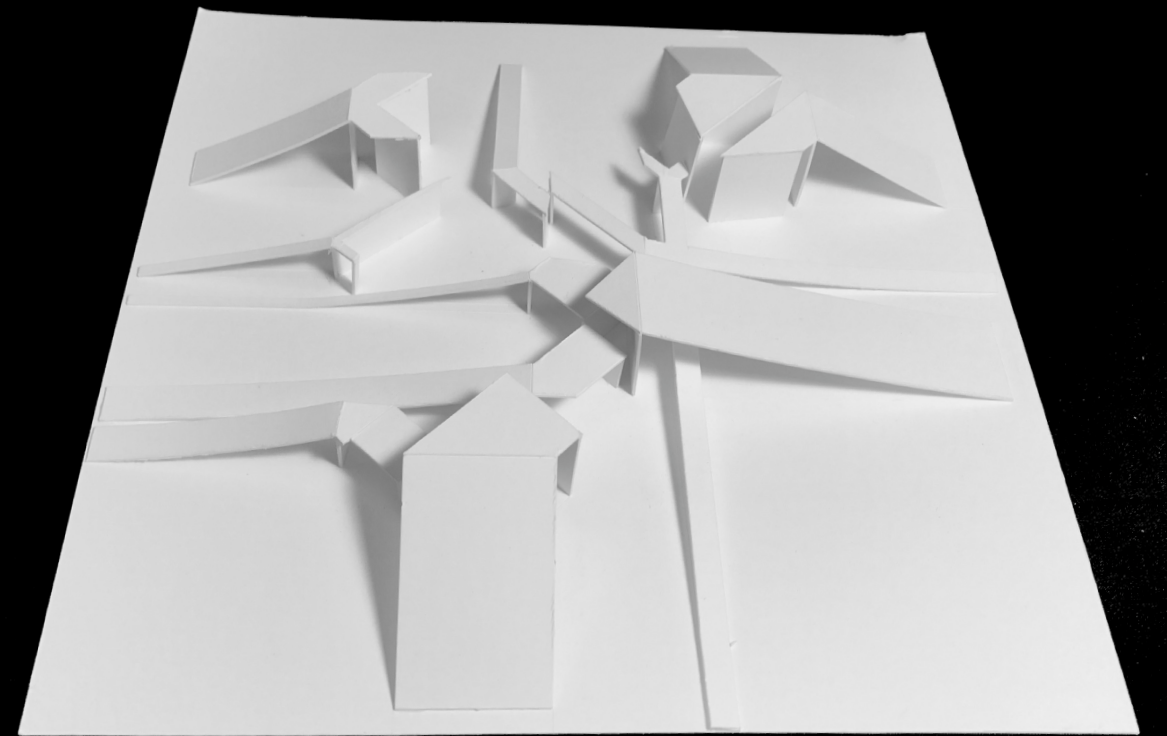

SAM GHERRITY

Schindler House Plan

Schindler House Sections

Schindler House Roof Plan and Elevations

Redesigned MAK Center Plan Oblique

Redesigned MAK Center Sections and Elevations

Redesigned MAK Center Floor Plan

The Column Cave Worms Eye View

The Grid Exploded

The Tent Disassembled