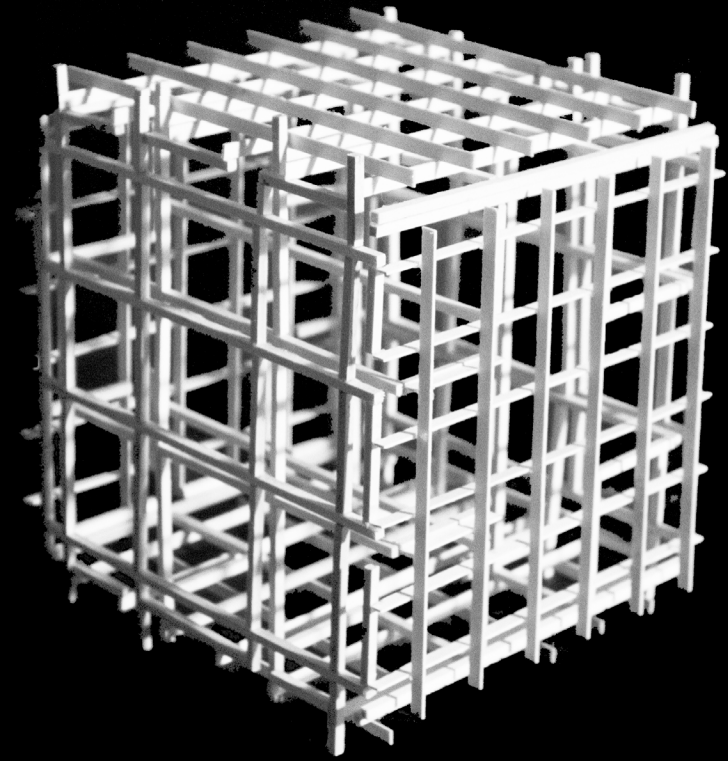

SAM GHERRITY

Schindler House Plan

Schindler House Sections

Schindler House Roof Plan and Elevations

Redesigned MAK Center Plan Oblique

Redesigned MAK Center Sections and Elevations

Redesigned MAK Center Floor Plan

The Column Cave Worms Eye View

The Grid Exploded

The Tent Disassembled