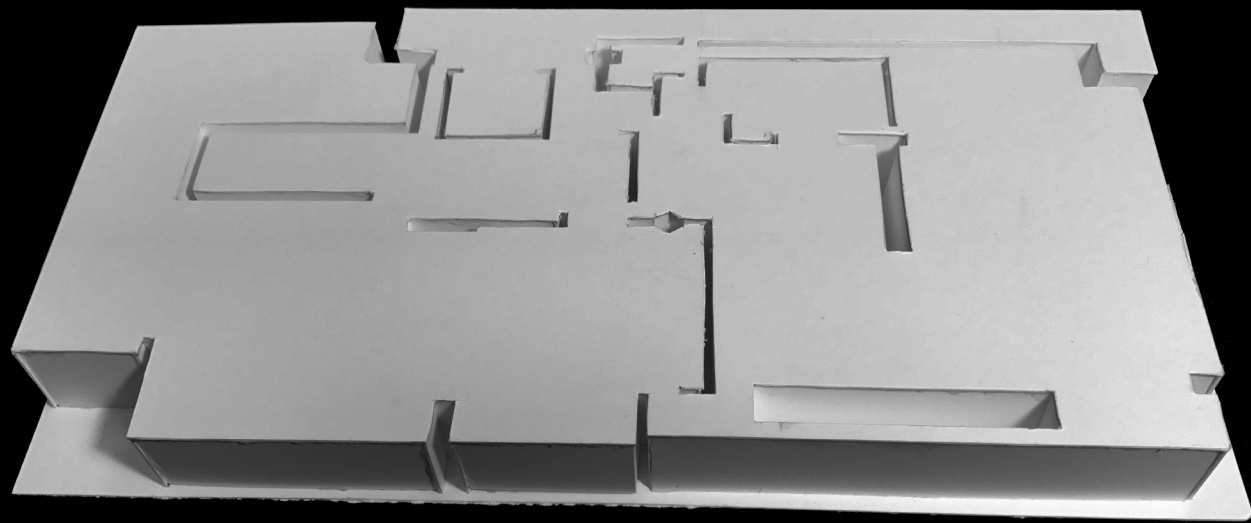

SAM GHERRITY

Schindler House Plan

Schindler House Sections

Schindler House Roof Plan and Elevations

Redesigned MAK Center Plan Oblique

Redesigned MAK Center Sections and Elevations

Redesigned MAK Center Floor Plan

The Column Cave Worms Eye View

The Grid Exploded

The Tent Disassembled