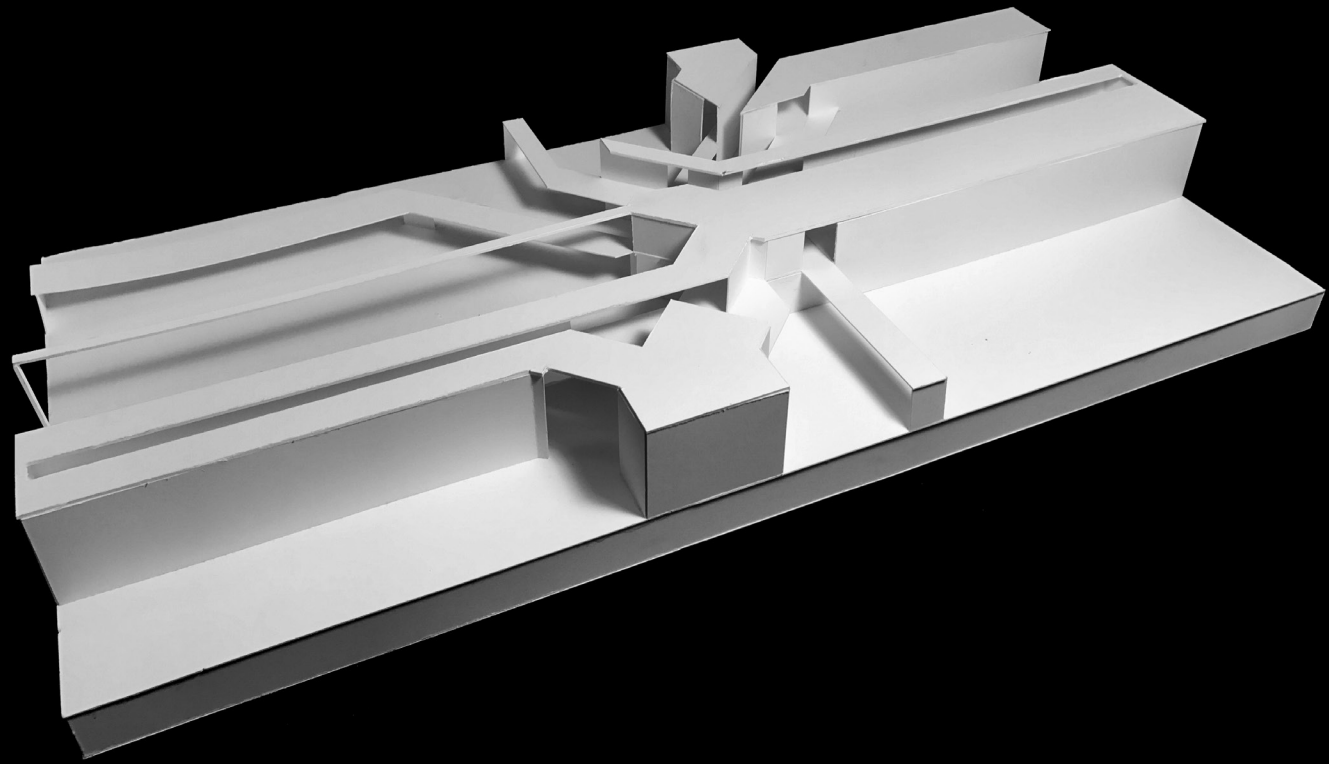

SAM GHERRITY

Schindler House Plan

Schindler House Sections

Schindler House Roof Plan and Elevations

Redesigned MAK Center Plan Oblique

Redesigned MAK Center Sections and Elevations

Redesigned MAK Center Floor Plan

The Column Cave Worms Eye View

The Grid Exploded

The Tent Disassembled