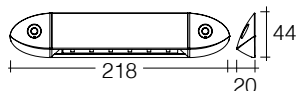

$27.30
+GST