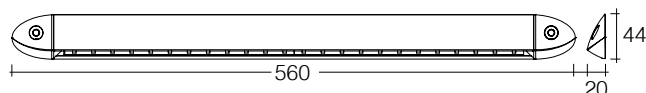

$94.50
+GST