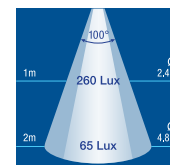

Current Draw: 0.50A at 12V, 0.25A at 24V

\$46.20
+GST

12-24 VOLT HIGH POWERED LED AWNING/SCENE LAMP - 560mm

PART No. 87798

Utilising 24 x 0.5W high powered LED's this durable and weatherproof (IP66) lamp is the width of a caravan door but is equally suitable as a powerful scene lamp for emergency services or a coupling lamp for transport