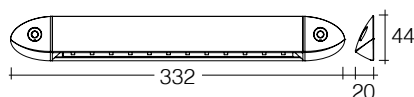

Current Draw: 0.50A at 12V, 0.25A at 24V

\$46.20
+GST

12-24 VOLT HIGH POWERED LED AWNING/SCENE LAMP - 560mm

PART No. 87798

Utilising 24 x 0.5W high powered LED's this durable and weatherproof (IP66) lamp is the width of a caravan door but is equally suitable as a powerful scene lamp for emergency services or a coupling lamp for transport