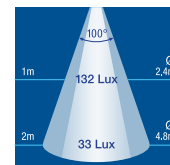

$27.30
+GST