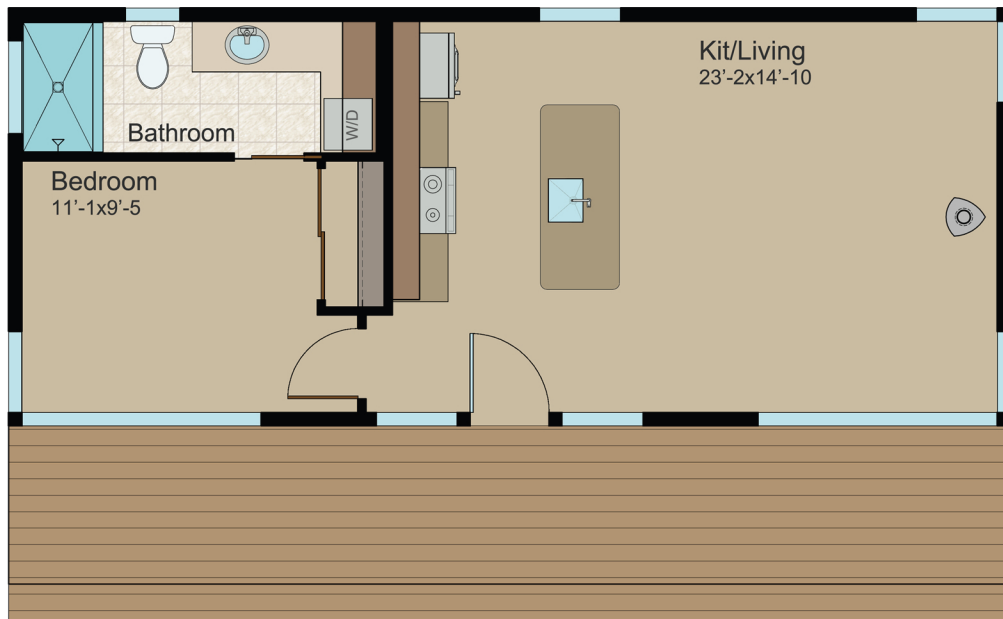

TINY HOME - TH002

1 BED, 1 BATH

AREA 601 SQ FT

SIZE 38'X15'-10"

906.774.2186
906.774.5207
800.438.4687

info@dickinsonhomes.com

Dickinson Homes

TINY HOME - TC001

1 BED, 1 BATH

AREA 538 SQ FT

SIZE 34'X15'-10"

☎ 906.774.2186
📠 906.774.5207
📠 800.438.4687

info@dickinsonhomes.com

Dickinson Homes