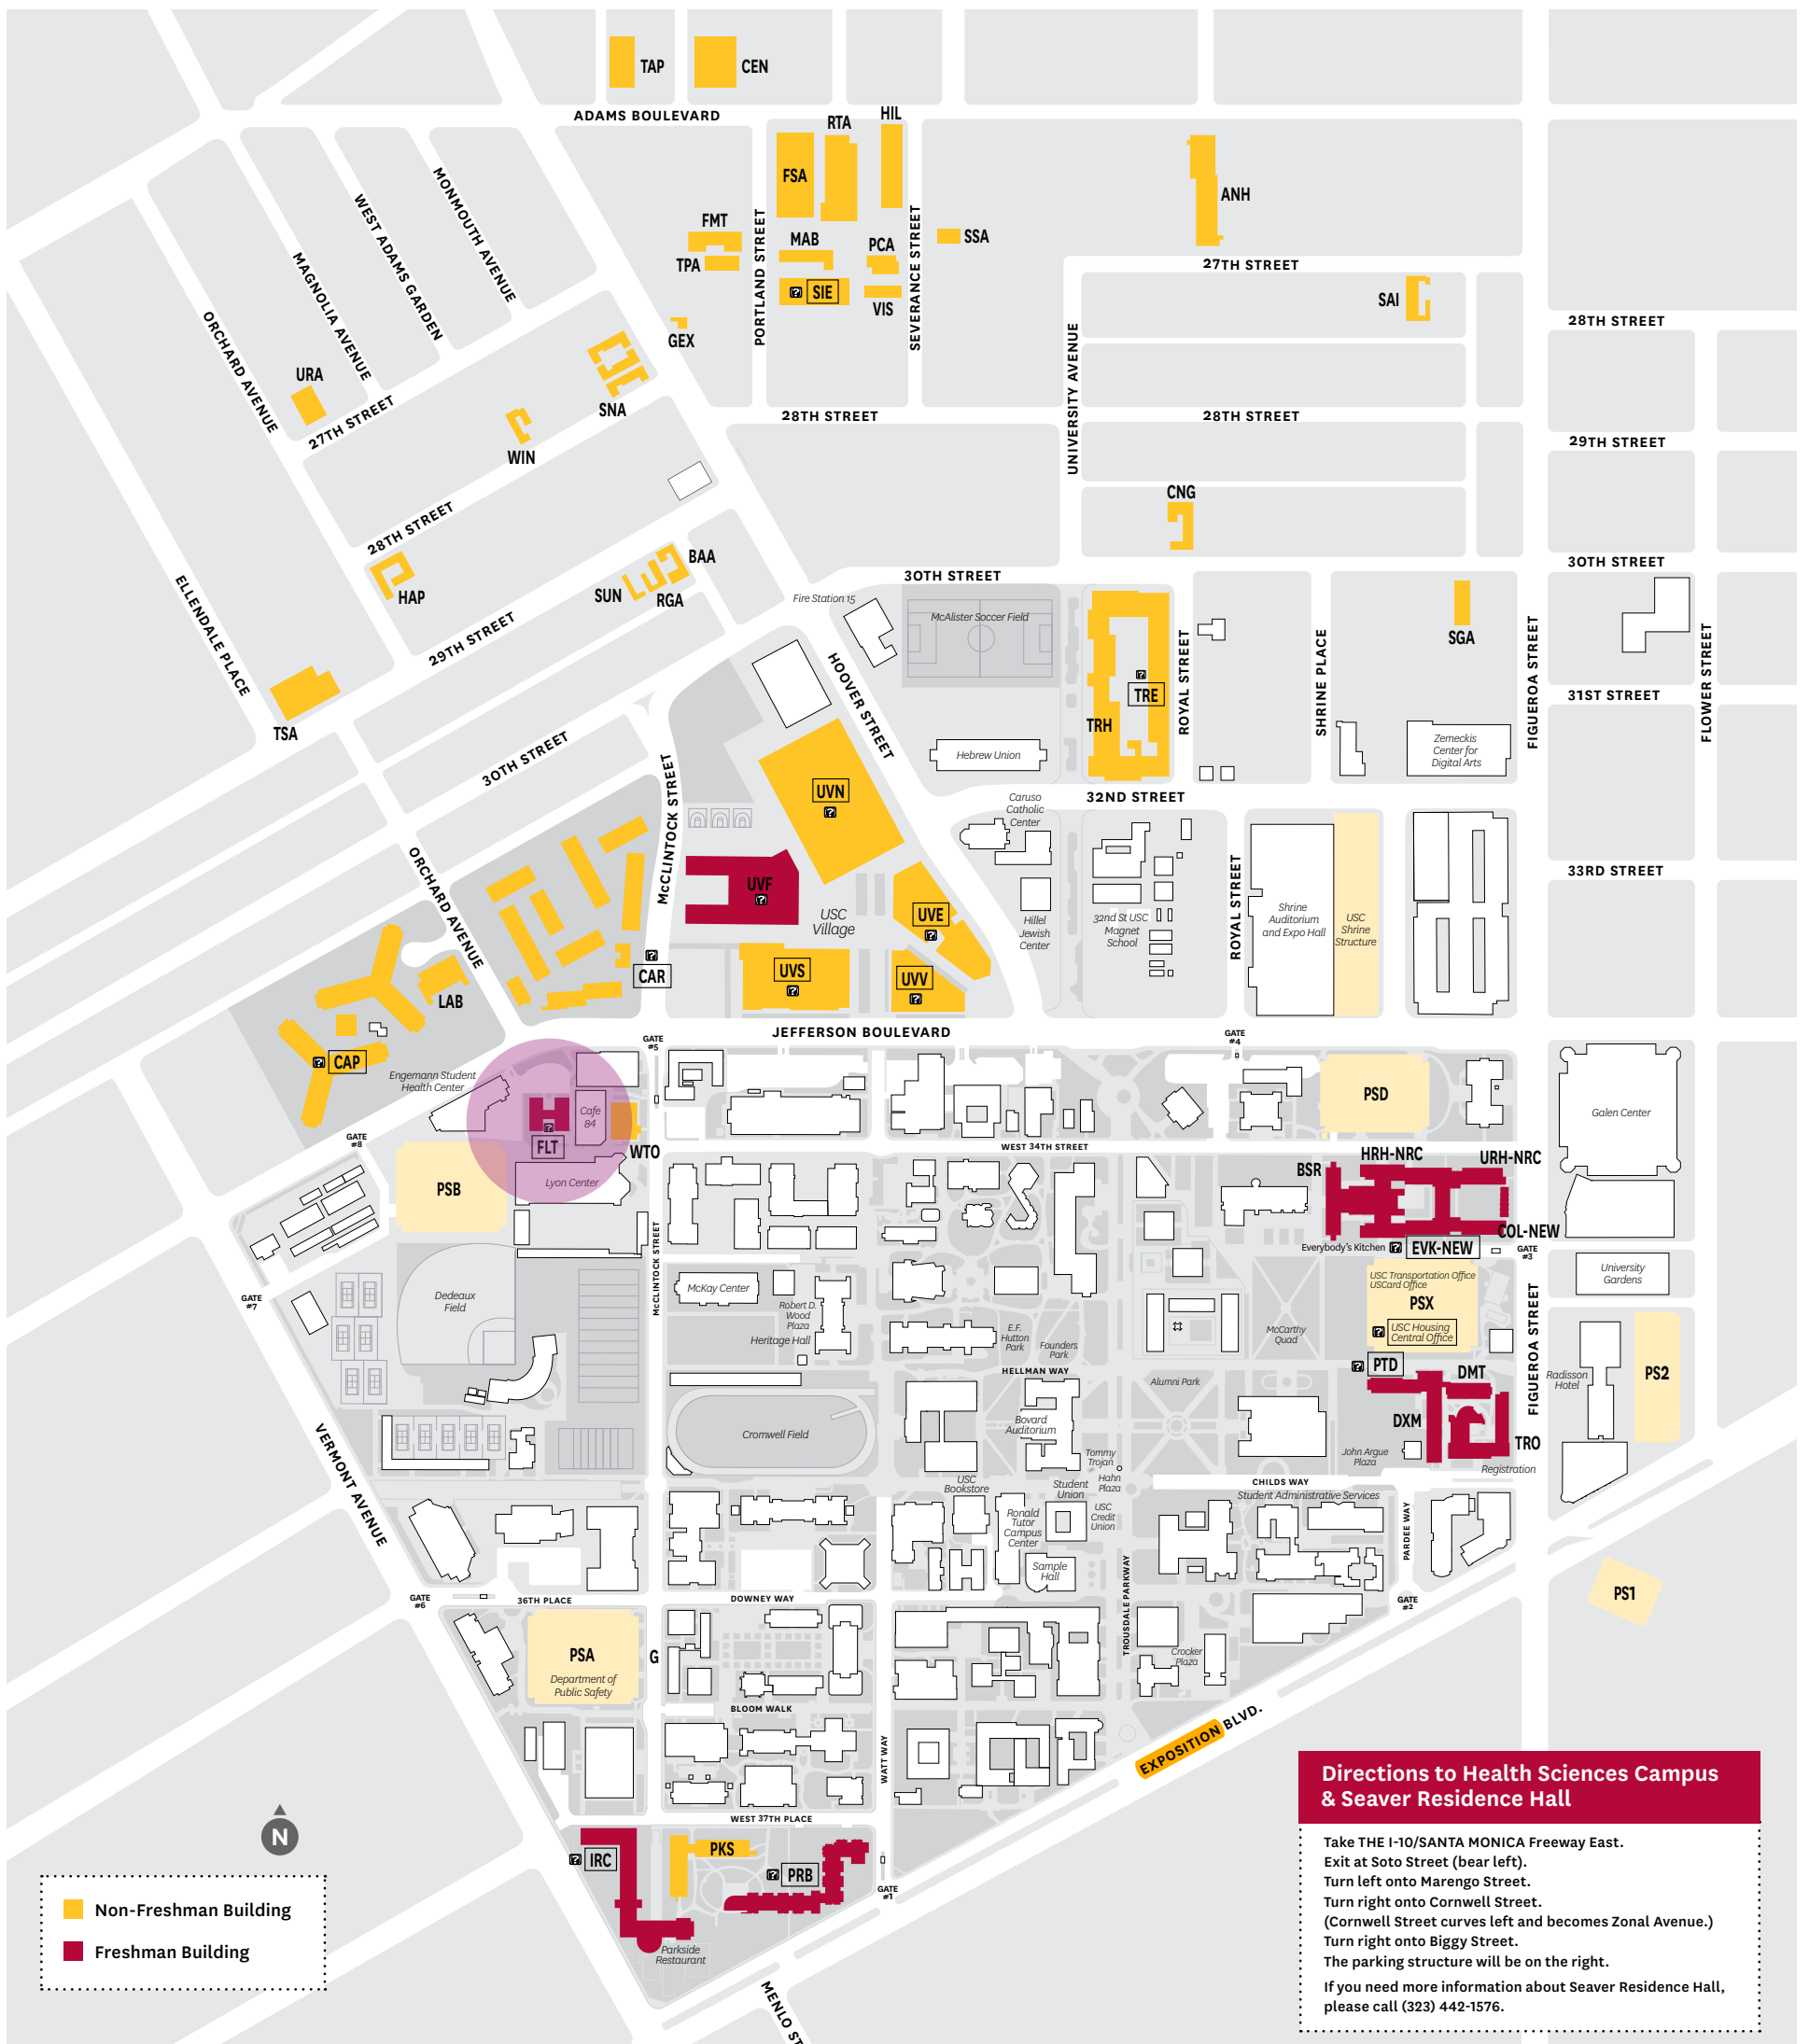

# USC Housing Locations in the University Park Area

USC HOUSING	
ANH	Annenberg House   711 West 27th Street
BAA	Bel Air Apts   1124 West 29th Street
BSR	Birkkrant   642 West 34th Street
*CAP	Century Apts   3115 Orchard Street
*CAR	Cardinal Gardens Apts   3131 McClintock Avenue
CEN	Centennial Apts   2390 Portland Street
CNG	Cardinal 'n' Gold Apts   737 West 30th Street
COL-NEW	New Residential College   635 McCarthy Way
DMT	Marks Tower   612 Hellman Way
DXM	Marks Hall   631 Childs Way
*EVK-NEW	New Residential College   635 McCarthy Way
*FLT	Fluor Tower   1027 West 34th Street
FMT	Fairmont Apts   2629 Portland Street
FSA	Founders Apts   2610 Portland Street
GEX	Max Kade House   2718 South Hoover Street
HAP	Helena Apts   1220 West 28th Street
HRH-NRC	North Residential College   635 McCarthy Way
HIL	Hillview   2605 Severance Street
*IRC	Parkside International Residential College 3771 South McClintock Avenue
LAB	La Sorbonne   1170 West 31st Street

**\*HOUSING CUSTOMER SERVICE CENTERS**

\*\*Not shown. Seaver Residence Hall (SRH) is located on the Health Sciences Campus, about five miles from the University Park Campus. See directions below.

**Directions to Health Sciences Campus & Seaver Residence Hall**

Take THE I-10/SANTA MONICA Freeway East.  
 Exit at Soto Street (bear left).  
 Turn left onto Marengo Street.  
 Turn right onto Cornwell Street.  
 (Cornwell Street curves left and becomes Zonal Avenue.)  
 Turn right onto Biggy Street.  
 The parking structure will be on the right.