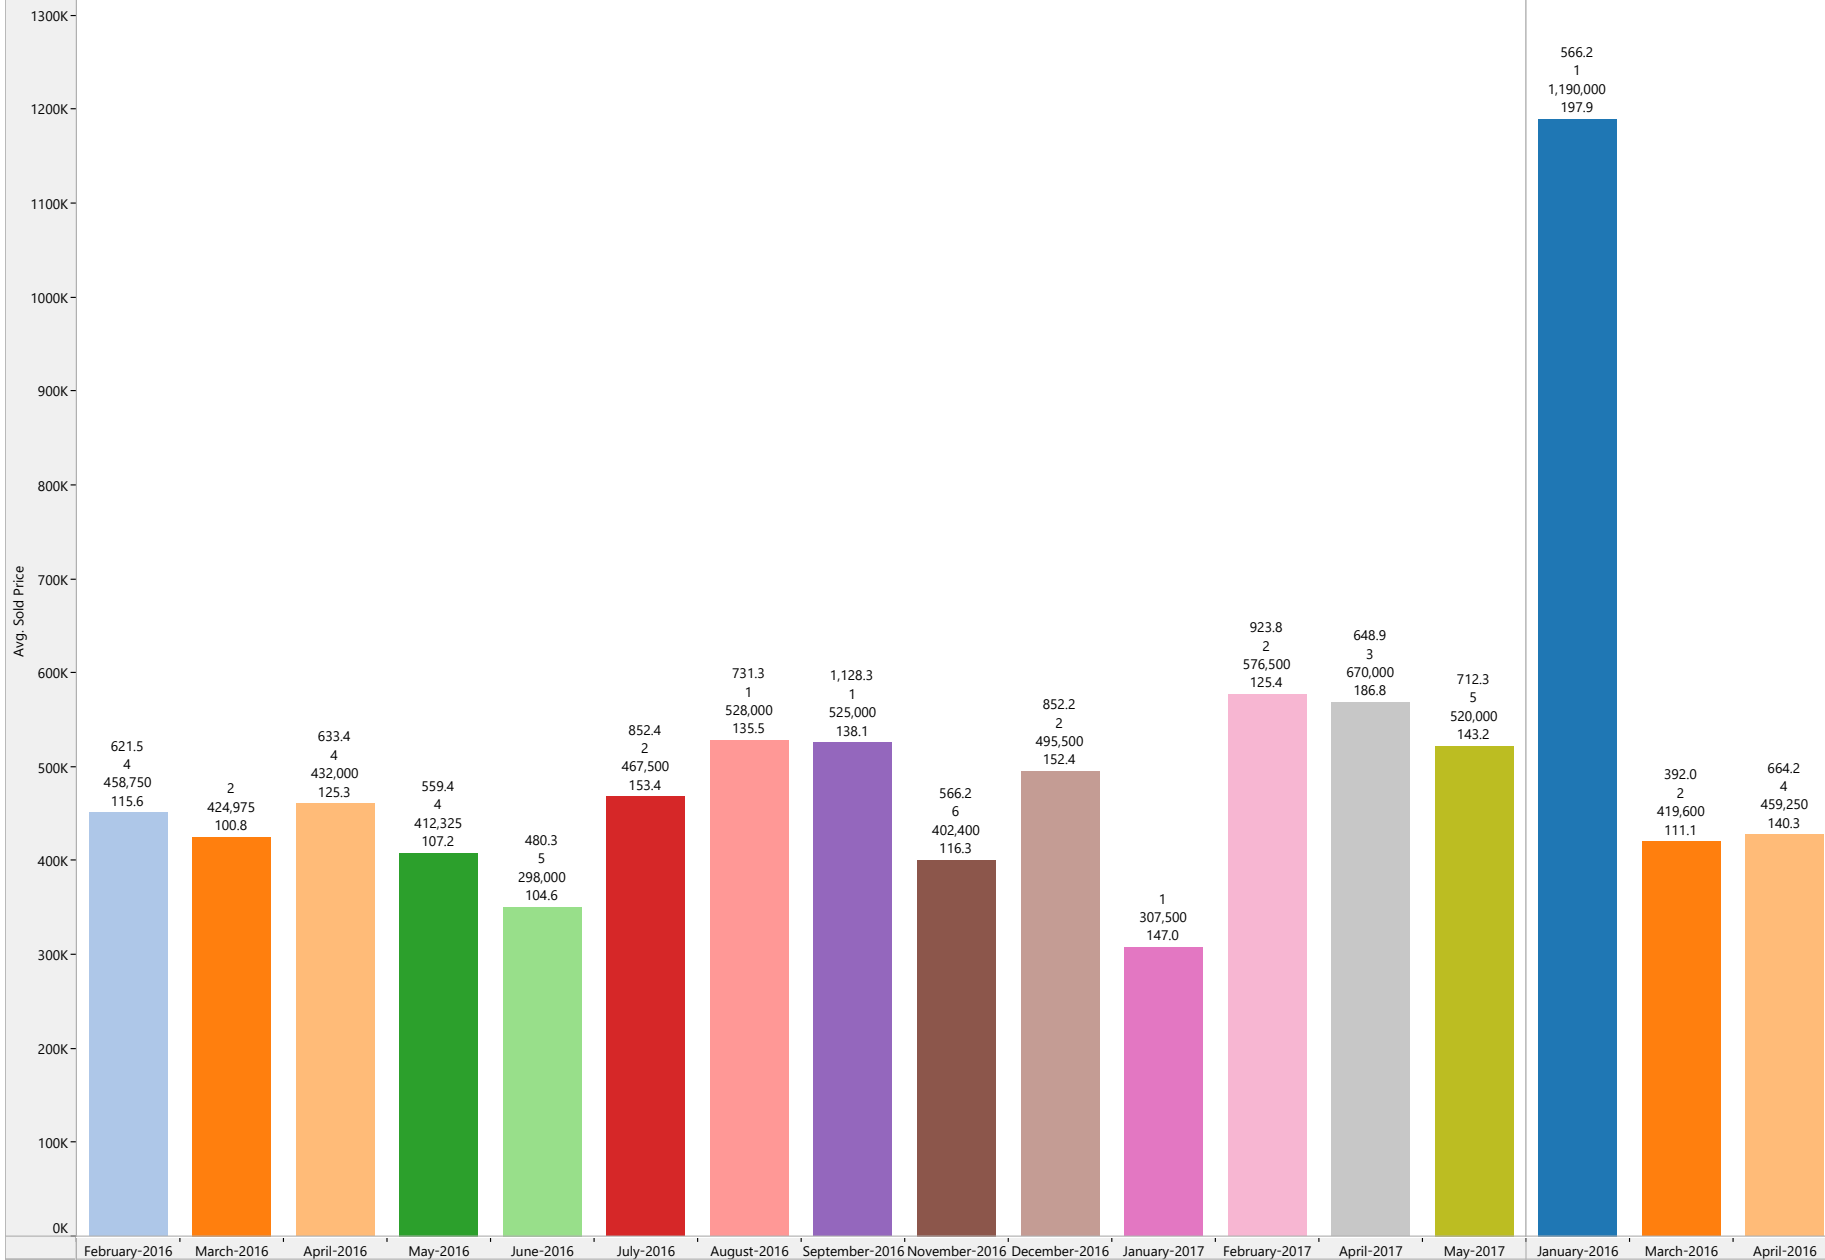

Yr Built (bin) / Month of Sold Date V2
1944.8

Average of Sold Price for each Sold Date V2 Month broken down by Yr Built (bin). Color shows details about Sold Date V2 Month. The marks are labeled by average of Lot Sq Metres, count of Address, median of Sold Price and average of Tot Flr Area. The data is filtered on Community and Sold Date V2 Year. The Community filter keeps 9 of 648 members. The Sold Date V2 Year filter ranges from 2016 to 2017. The view is filtered on Yr Built (bin), which keeps 1944.8, 1951.6, 1958.4 and 1965.2.

Yr Built (bin) / Month of Sold Date V2
1951.6

Average of Sold Price for each Sold Date V2 Month broken down by Yr Built (bin). Color shows details about Sold Date V2 Month. The marks are labeled by average of Lot Sq Metres, count of Address, median of Sold Price and average of Tot Flr Area. The data is filtered on Community and Sold Date V2 Year. The Community filter keeps 9 of 648 members. The Sold Date V2 Year filter ranges from 2016 to 2017. The view is filtered on Yr Built (bin), which keeps 1944.8, 1951.6, 1958.4 and 1965.2.

Yr Built (bin) / Month of Sold Date V2

1958.4

1965.2

Average of Sold Price for each Sold Date V2 Month broken down by Yr Built (bin). Color shows details about Sold Date V2 Month. The marks are labeled by average of Lot Sq Metres, count of Address, median of Sold Price and average of Tot Flr Area. The data is filtered on Community and Sold Date V2 Year. The Community filter keeps 9 of 648 members. The Sold Date V2 Year filter ranges from 2016 to 2017. The view is filtered on Yr Built (bin), which keeps 1944.8, 1951.6, 1958.4 and 1965.2.