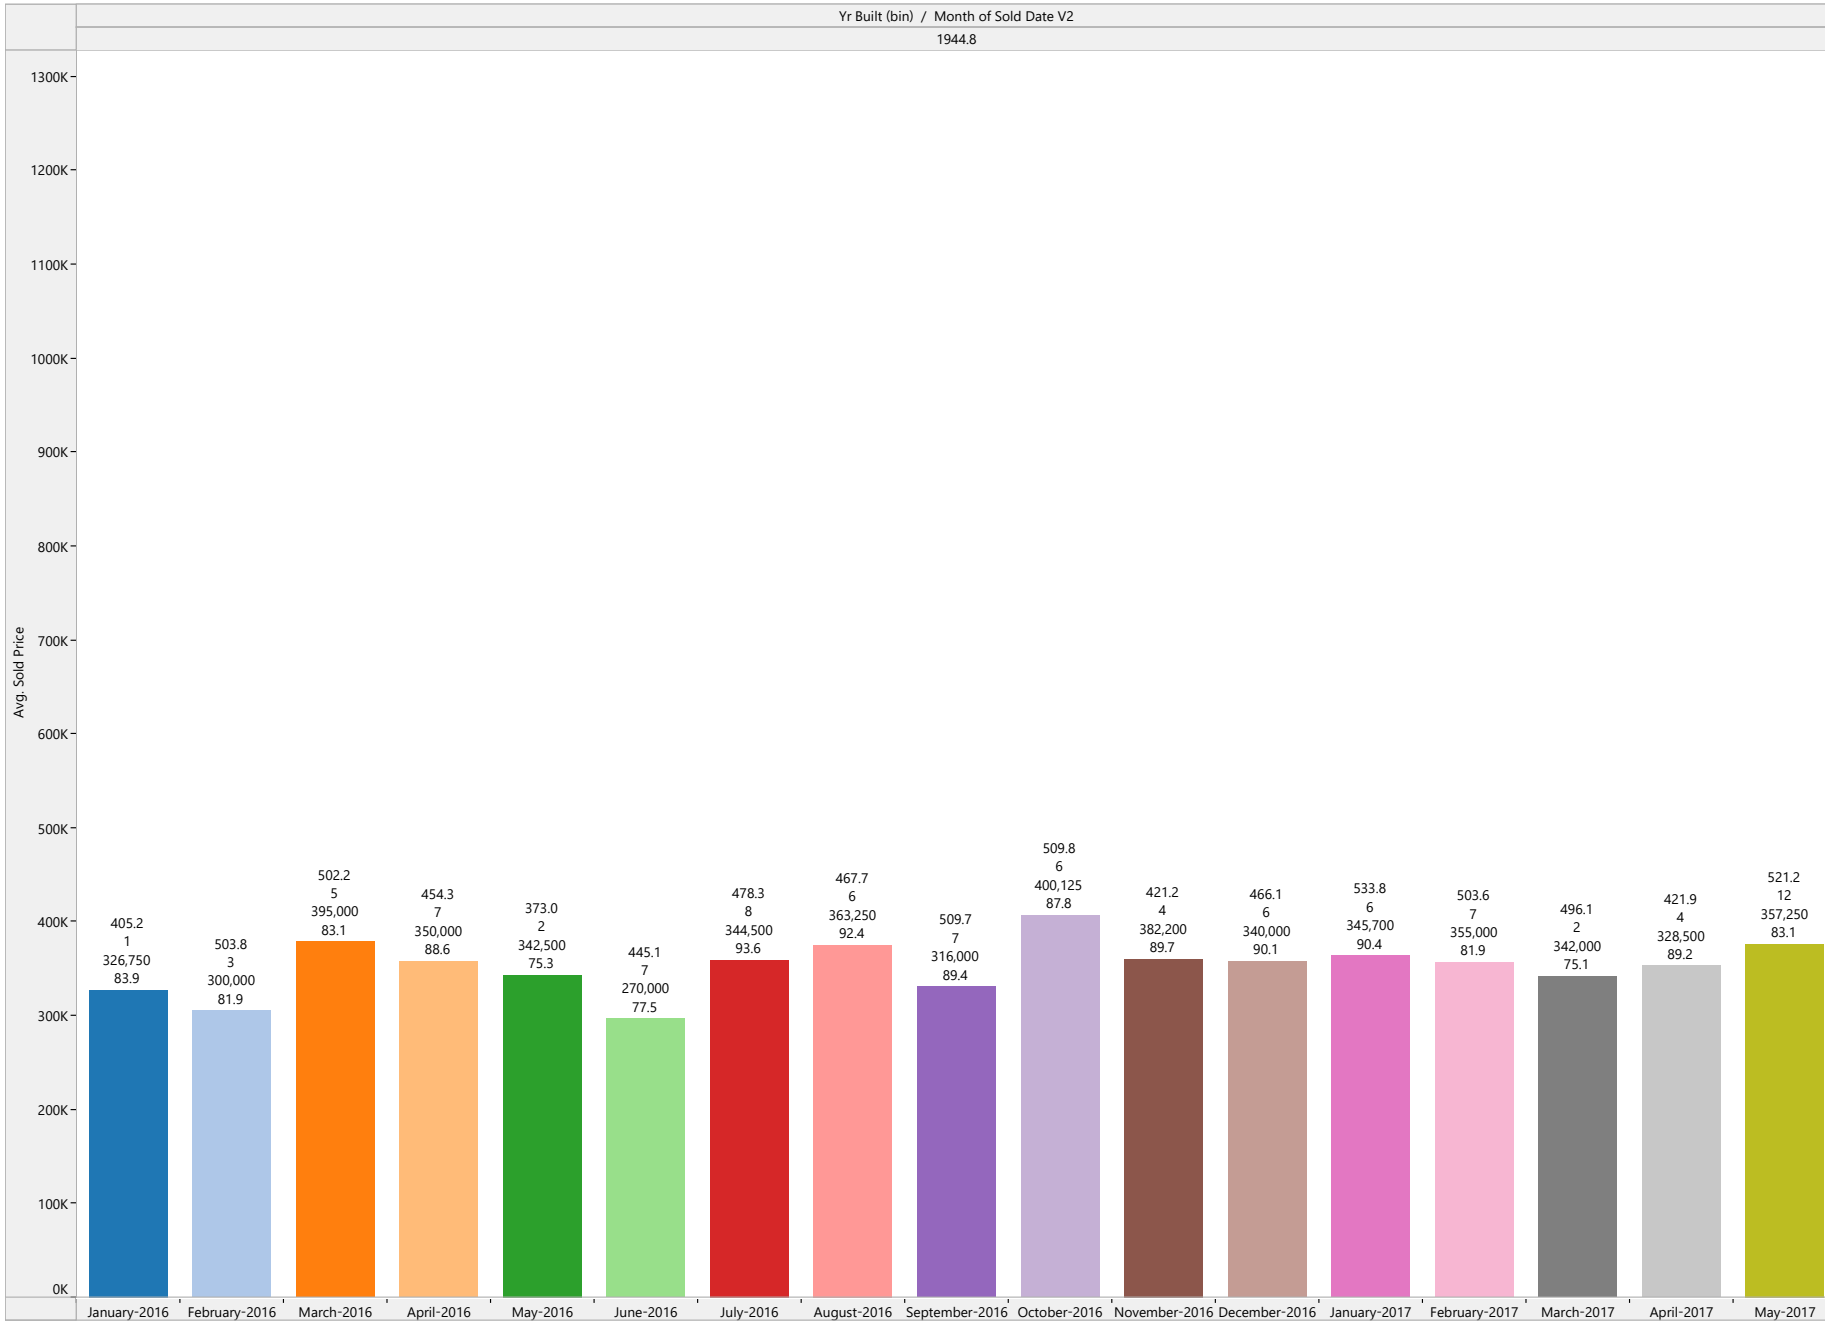

Yr Built (bin) / Month of Sold Date V2
1944.8

Average of Sold Price for each Sold Date V2 Month broken down by Yr Built (bin). Color shows details about Sold Date V2 Month. The marks are labeled by average of Lot Sq Metres, count of Address, median of Sold Price and average of Tot Flr Area. The data is filtered on Community and Sold Date V2 Year. The Community filter keeps 9 of 648 members. The Sold Date V2 Year filter ranges from 2016 to 2017. The view is filtered on Yr Built (bin), which keeps 1944.8, 1951.6, 1958.4 and 1965.2.

Yr Built (bin) / Month of Sold Date V2
1951.6

Average of Sold Price for each Sold Date V2 Month broken down by Yr Built (bin). Color shows details about Sold Date V2 Month. The marks are labeled by average of Lot Sq Metres, count of Address, median of Sold Price and average of Tot Flr Area. The data is filtered on Community and Sold Date V2 Year. The Community filter keeps 9 of 648 members. The Sold Date V2 Year filter ranges from 2016 to 2017. The view is filtered on Yr Built (bin), which keeps 1944.8, 1951.6, 1958.4 and 1965.2.

Yr Built (bin) / Month of Sold Date V2

1958.4

1965.2

Average of Sold Price for each Sold Date V2 Month broken down by Yr Built (bin). Color shows details about Sold Date V2 Month. The marks are labeled by average of Lot Sq Metres, count of Address, median of Sold Price and average of Tot Flr Area. The data is filtered on Community and Sold Date V2 Year. The Community filter keeps 9 of 648 members. The Sold Date V2 Year filter ranges from 2016 to 2017. The view is filtered on Yr Built (bin), which keeps 1944.8, 1951.6, 1958.4 and 1965.2.