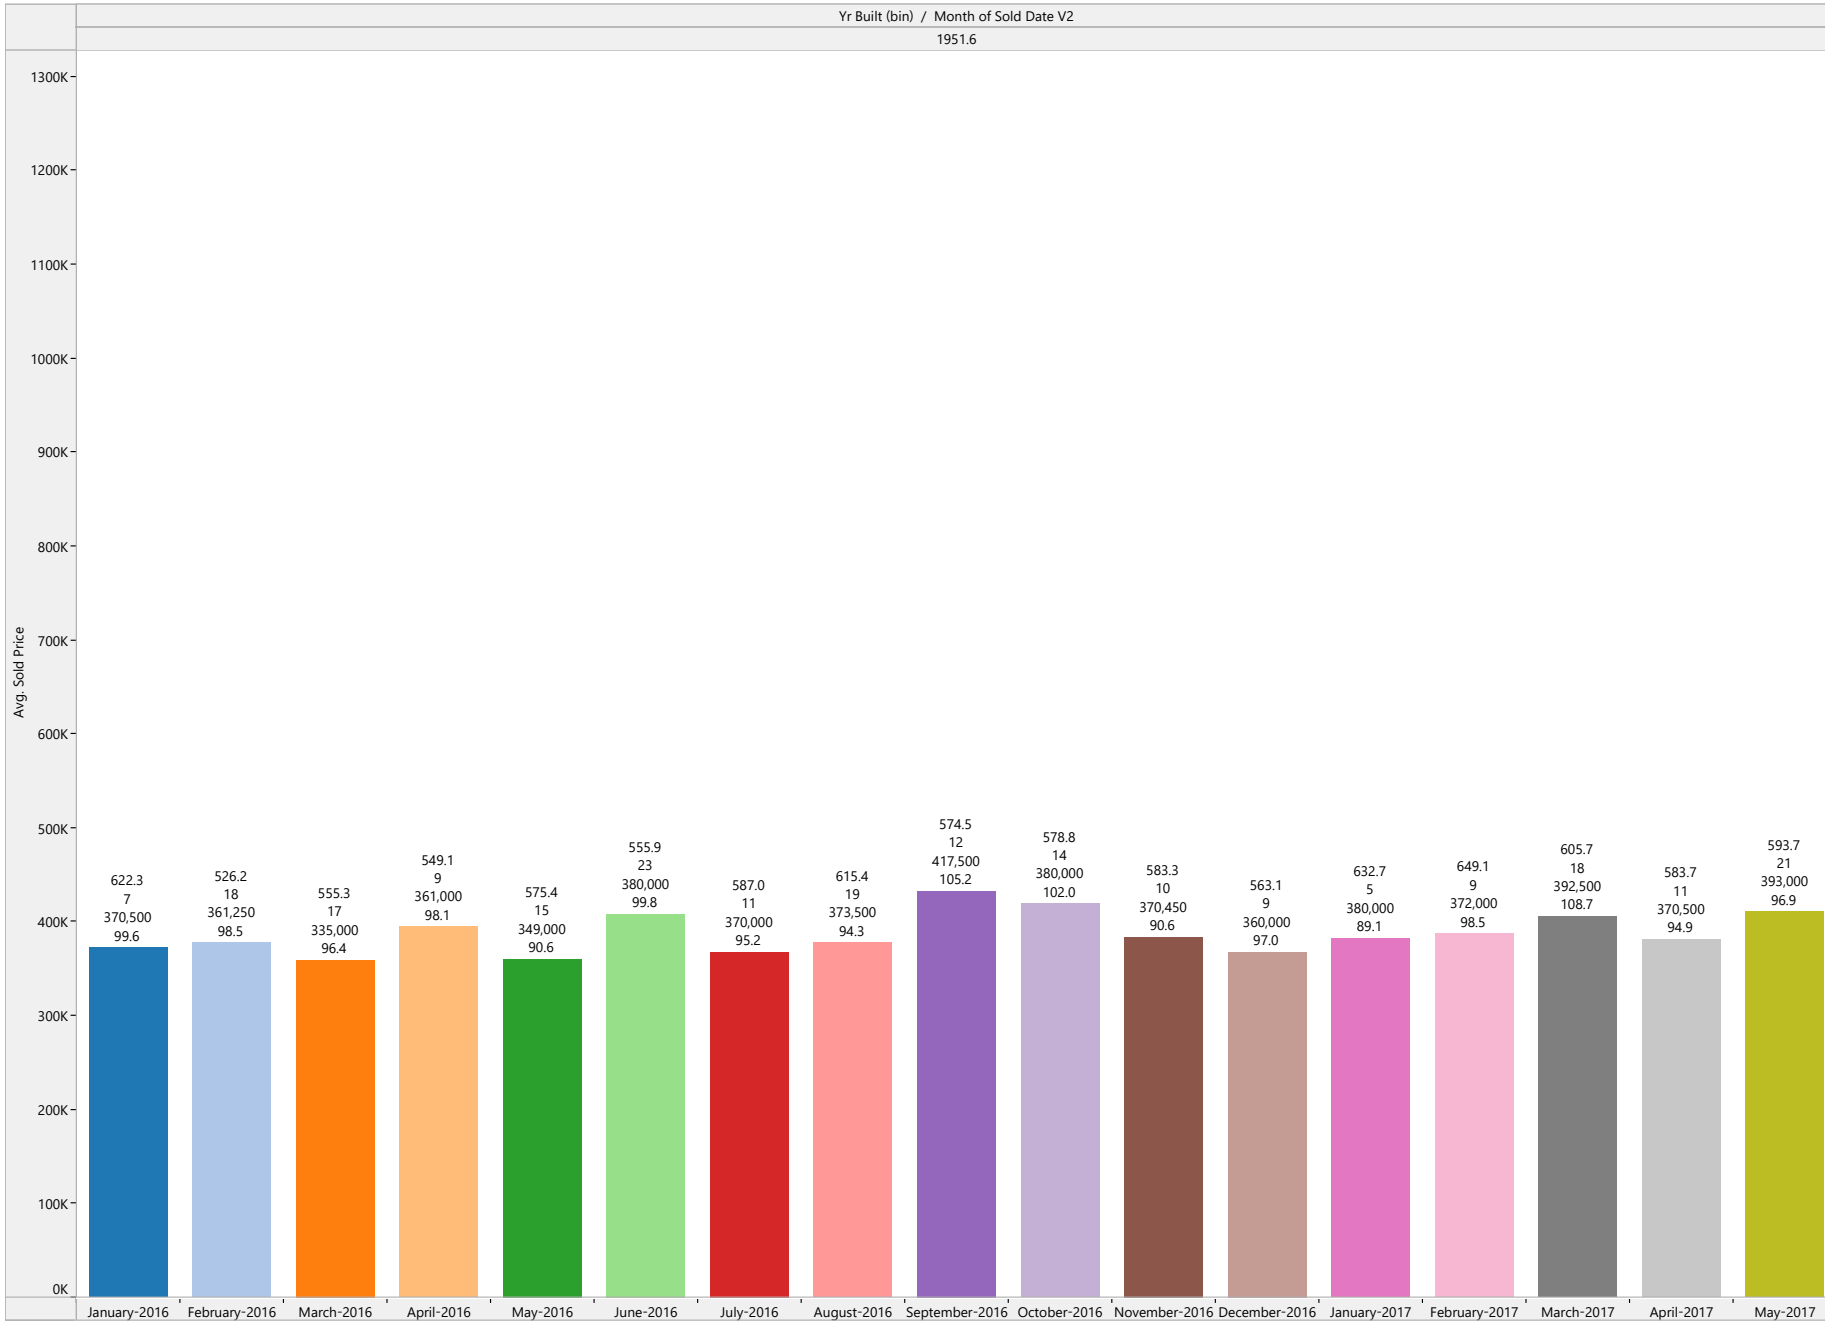

Yr Built (bin) / Month of Sold Date V2
1944.8

Average of Sold Price for each Sold Date V2 Month broken down by Yr Built (bin). Color shows details about Sold Date V2 Month. The marks are labeled by average of Lot Sq Metres, count of Address, median of Sold Price and average of Tot Flr Area. The data is filtered on Community and Sold Date V2 Year. The Community filter keeps 9 of 648 members. The Sold Date V2 Year filter ranges from 2016 to 2017. The view is filtered on Yr Built (bin), which keeps 1944.8, 1951.6, 1958.4 and 1965.2.

Yr Built (bin) / Month of Sold Date V2
1951.6

Average of Sold Price for each Sold Date V2 Month broken down by Yr Built (bin). Color shows details about Sold Date V2 Month. The marks are labeled by average of Lot Sq Metres, count of Address, median of Sold Price and average of Tot Flr Area. The data is filtered on Community and Sold Date V2 Year. The Community filter keeps 9 of 648 members. The Sold Date V2 Year filter ranges from 2016 to 2017. The view is filtered on Yr Built (bin), which keeps 1944.8, 1951.6, 1958.4 and 1965.2.

Yr Built (bin) / Month of Sold Date V2

1958.4

1965.2

Average of Sold Price for each Sold Date V2 Month broken down by Yr Built (bin). Color shows details about Sold Date V2 Month. The marks are labeled by average of Lot Sq Metres, count of Address, median of Sold Price and average of Tot Flr Area. The data is filtered on Community and Sold Date V2 Year. The Community filter keeps 9 of 648 members. The Sold Date V2 Year filter ranges from 2016 to 2017. The view is filtered on Yr Built (bin), which keeps 1944.8, 1951.6, 1958.4 and 1965.2.