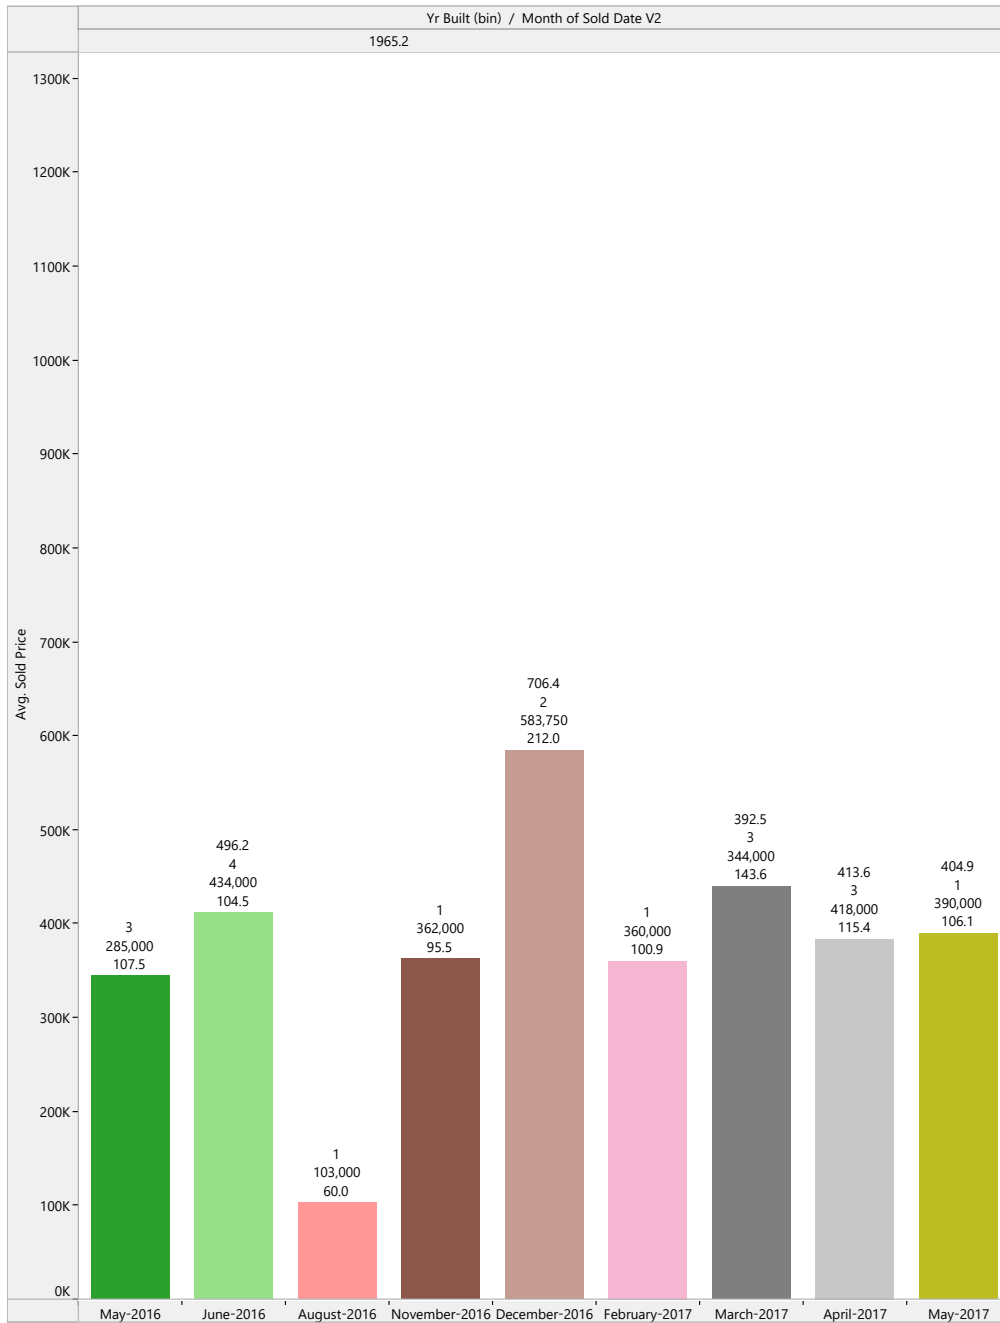

Yr Built (bin) / Month of Sold Date V2
1944.8

Average of Sold Price for each Sold Date V2 Month broken down by Yr Built (bin). Color shows details about Sold Date V2 Month. The marks are labeled by average of Lot Sq Metres, count of Address, median of Sold Price and average of Tot Flr Area. The data is filtered on Community and Sold Date V2 Year. The Community filter keeps 9 of 648 members. The Sold Date V2 Year filter ranges from 2016 to 2017. The view is filtered on Yr Built (bin), which keeps 1944.8, 1951.6, 1958.4 and 1965.2.

Yr Built (bin) / Month of Sold Date V2
1951.6

Average of Sold Price for each Sold Date V2 Month broken down by Yr Built (bin). Color shows details about Sold Date V2 Month. The marks are labeled by average of Lot Sq Metres, count of Address, median of Sold Price and average of Tot Flr Area. The data is filtered on Community and Sold Date V2 Year. The Community filter keeps 9 of 648 members. The Sold Date V2 Year filter ranges from 2016 to 2017. The view is filtered on Yr Built (bin), which keeps 1944.8, 1951.6, 1958.4 and 1965.2.

Yr Built (bin) / Month of Sold Date V2

1958.4

1965.2

Average of Sold Price for each Sold Date V2 Month broken down by Yr Built (bin). Color shows details about Sold Date V2 Month. The marks are labeled by average of Lot Sq Metres, count of Address, median of Sold Price and average of Tot Flr Area. The data is filtered on Community and Sold Date V2 Year. The Community filter keeps 9 of 648 members. The Sold Date V2 Year filter ranges from 2016 to 2017. The view is filtered on Yr Built (bin), which keeps 1944.8, 1951.6, 1958.4 and 1965.2.