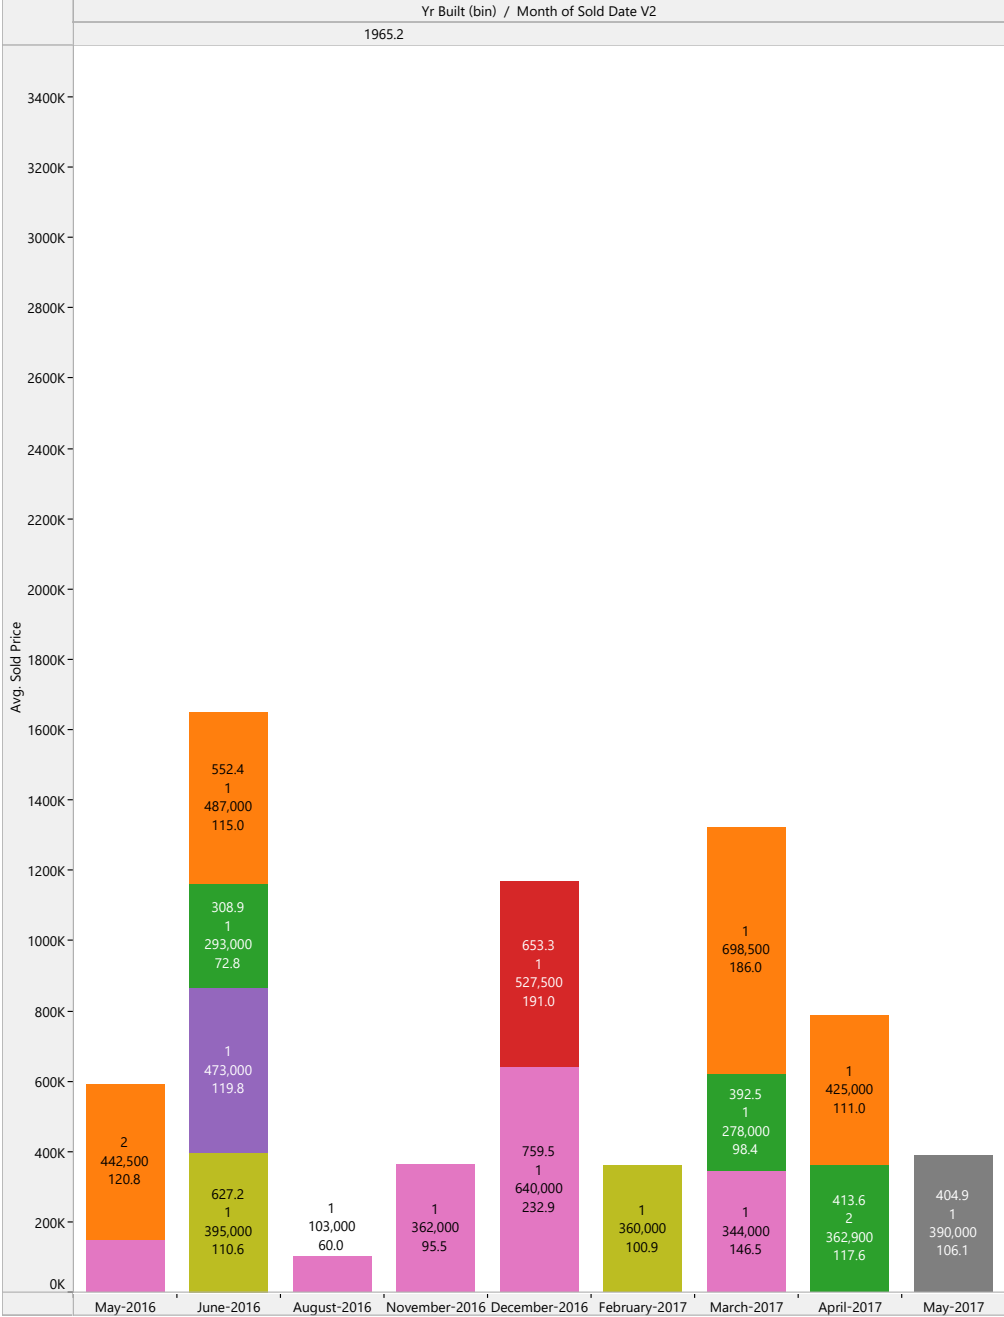

Yr Built (bin) / Month of Sold Date V2  
1944.8

Average of Sold Price for each Sold Date V2 Month broken down by Yr Built (bin). Color shows details about Community. The marks are labeled by average of Lot Sq Metres, count of Address, median of Sold Price and average of Tot Flr Area. The data is filtered on Sold Date V2 Year, which ranges from 2016 to 2017. The view is filtered on Community and Yr Built (bin). The Community filter keeps 9 of 648 members. The Yr Built (bin) filter keeps 1944.8, 1951.6, 1958.4 and 1965.2.

Yr Built (bin) / Month of Sold Date V2

1951.6

Average of Sold Price for each Sold Date V2 Month broken down by Yr Built (bin). Color shows details about Community. The marks are labeled by average of Lot Sq Metres, count of Address, median of Sold Price and average of Tot Flr Area. The data is filtered on Sold Date V2 Year, which ranges from 2016 to 2017. The view is filtered on Community and Yr Built (bin). The Community filter keeps 9 of 648 members. The Yr Built (bin) filter keeps 1944.8, 1951.6, 1958.4 and 1965.2.

Yr Built (bin) / Month of Sold Date V2

1958.4

1965.2

Average of Sold Price for each Sold Date V2 Month broken down by Yr Built (bin). Color shows details about Community. The marks are labeled by average of Lot Sq Metres, count of Address, median of Sold Price and average of Tot Flr Area. The data is filtered on Sold Date V2 Year, which ranges from 2016 to 2017. The view is filtered on Community and Yr Built (bin). The Community filter keeps 9 of 648 members. The Yr Built (bin) filter keeps 1944.8, 1951.6, 1958.4 and 1965.2.