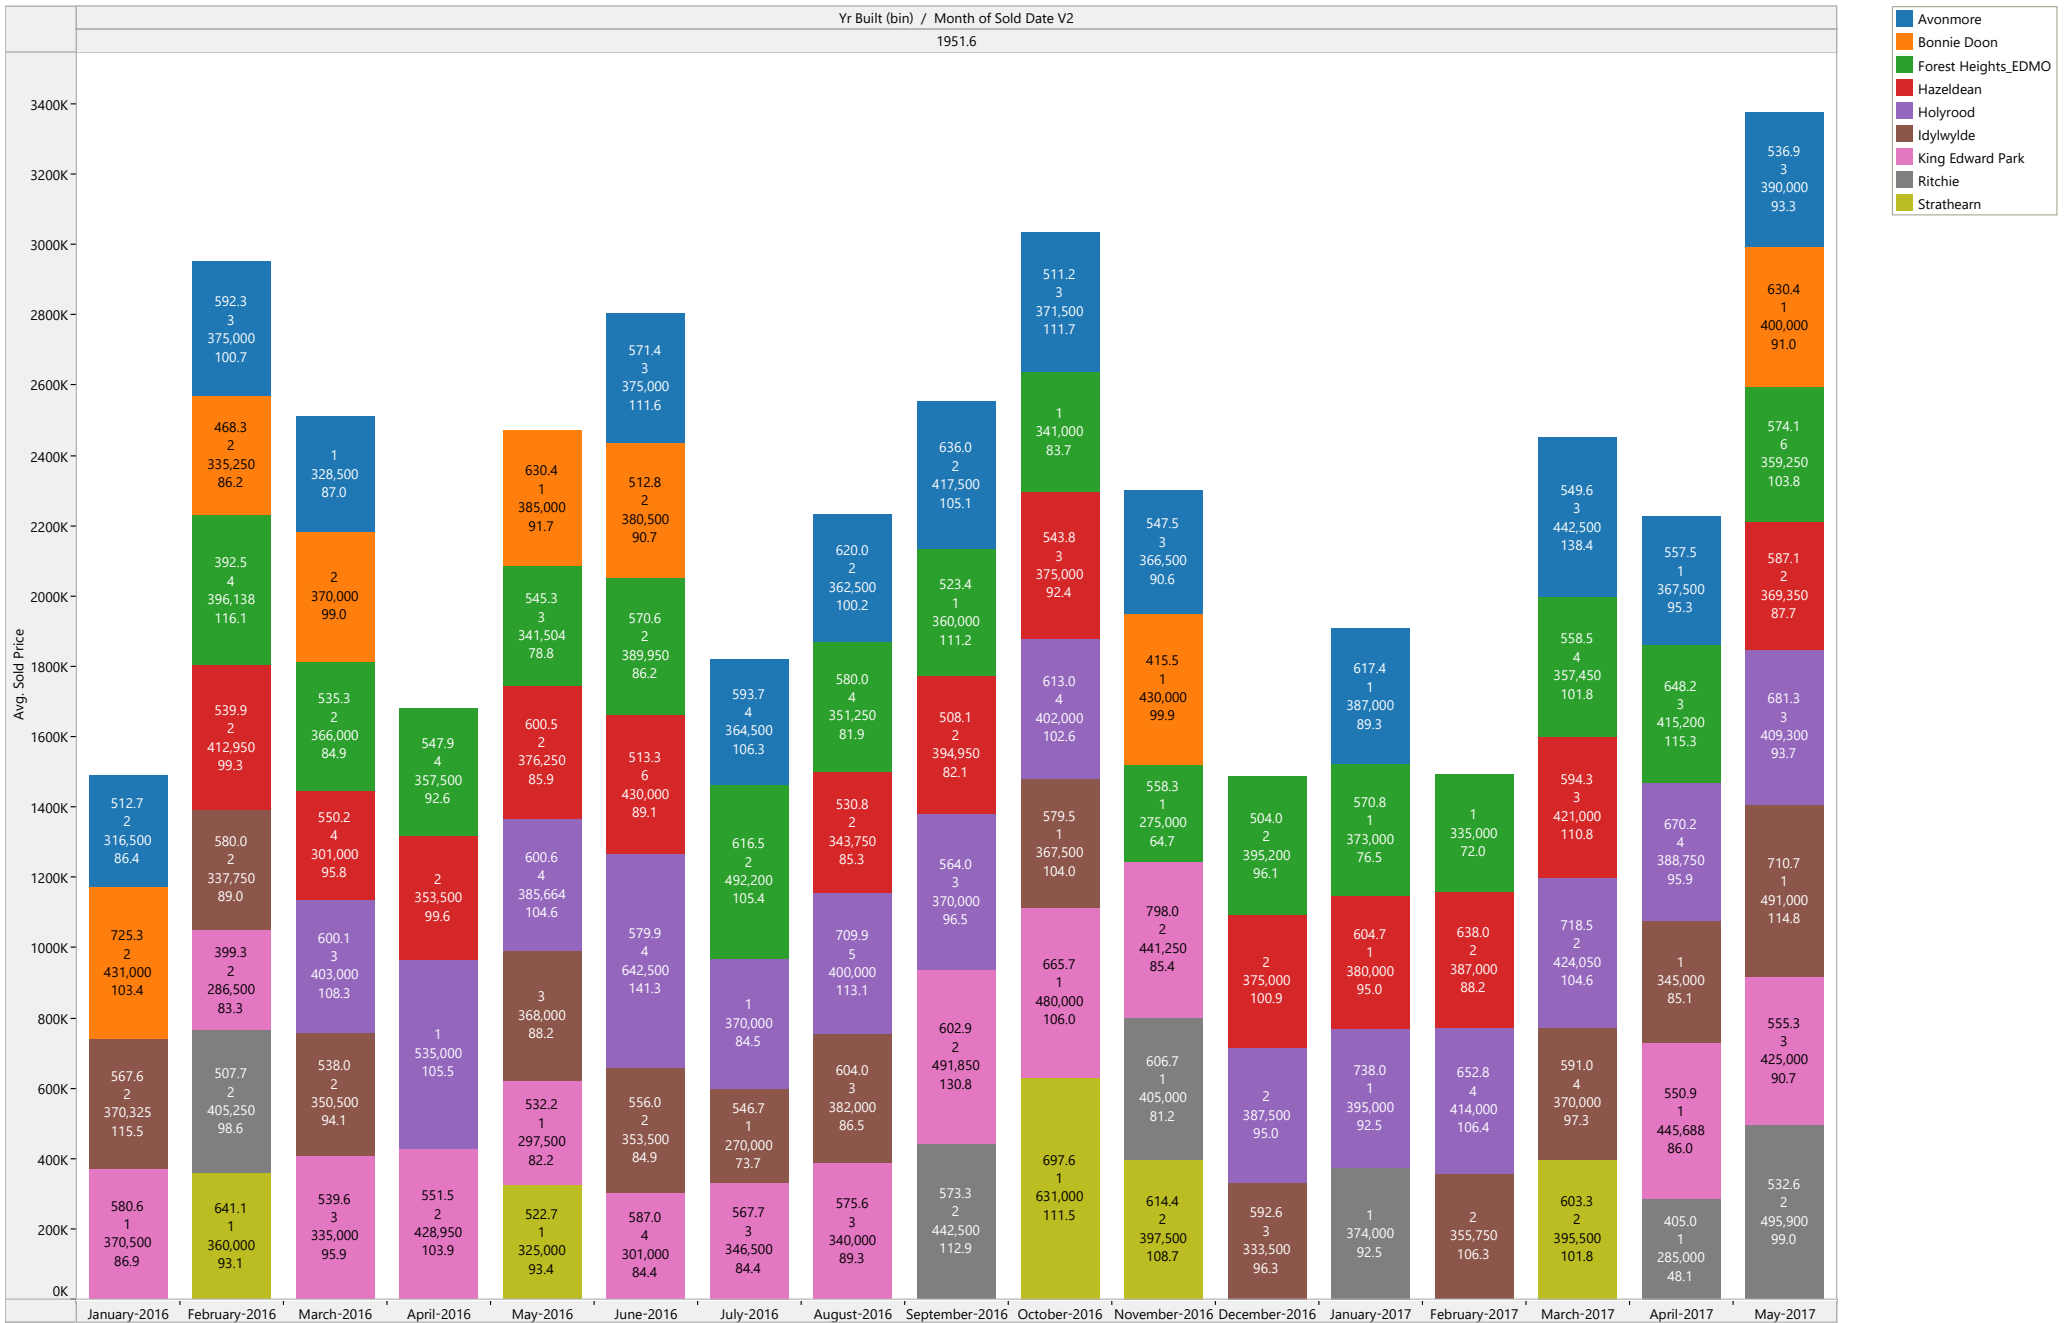

Yr Built (bin) / Month of Sold Date V2  
1944.8

Average of Sold Price for each Sold Date V2 Month broken down by Yr Built (bin). Color shows details about Community. The marks are labeled by average of Lot Sq Metres, count of Address, median of Sold Price and average of Tot Flr Area. The data is filtered on Sold Date V2 Year, which ranges from 2016 to 2017. The view is filtered on Community and Yr Built (bin). The Community filter keeps 9 of 648 members. The Yr Built (bin) filter keeps 1944.8, 1951.6, 1958.4 and 1965.2.

Yr Built (bin) / Month of Sold Date V2

1951.6

Average of Sold Price for each Sold Date V2 Month broken down by Yr Built (bin). Color shows details about Community. The marks are labeled by average of Lot Sq Metres, count of Address, median of Sold Price and average of Tot Flr Area. The data is filtered on Sold Date V2 Year, which ranges from 2016 to 2017. The view is filtered on Community and Yr Built (bin). The Community filter keeps 9 of 648 members. The Yr Built (bin) filter keeps 1944.8, 1951.6, 1958.4 and 1965.2.

Yr Built (bin) / Month of Sold Date V2

1958.4

1965.2

Average of Sold Price for each Sold Date V2 Month broken down by Yr Built (bin). Color shows details about Community. The marks are labeled by average of Lot Sq Metres, count of Address, median of Sold Price and average of Tot Flr Area. The data is filtered on Sold Date V2 Year, which ranges from 2016 to 2017. The view is filtered on Community and Yr Built (bin). The Community filter keeps 9 of 648 members. The Yr Built (bin) filter keeps 1944.8, 1951.6, 1958.4 and 1965.2.