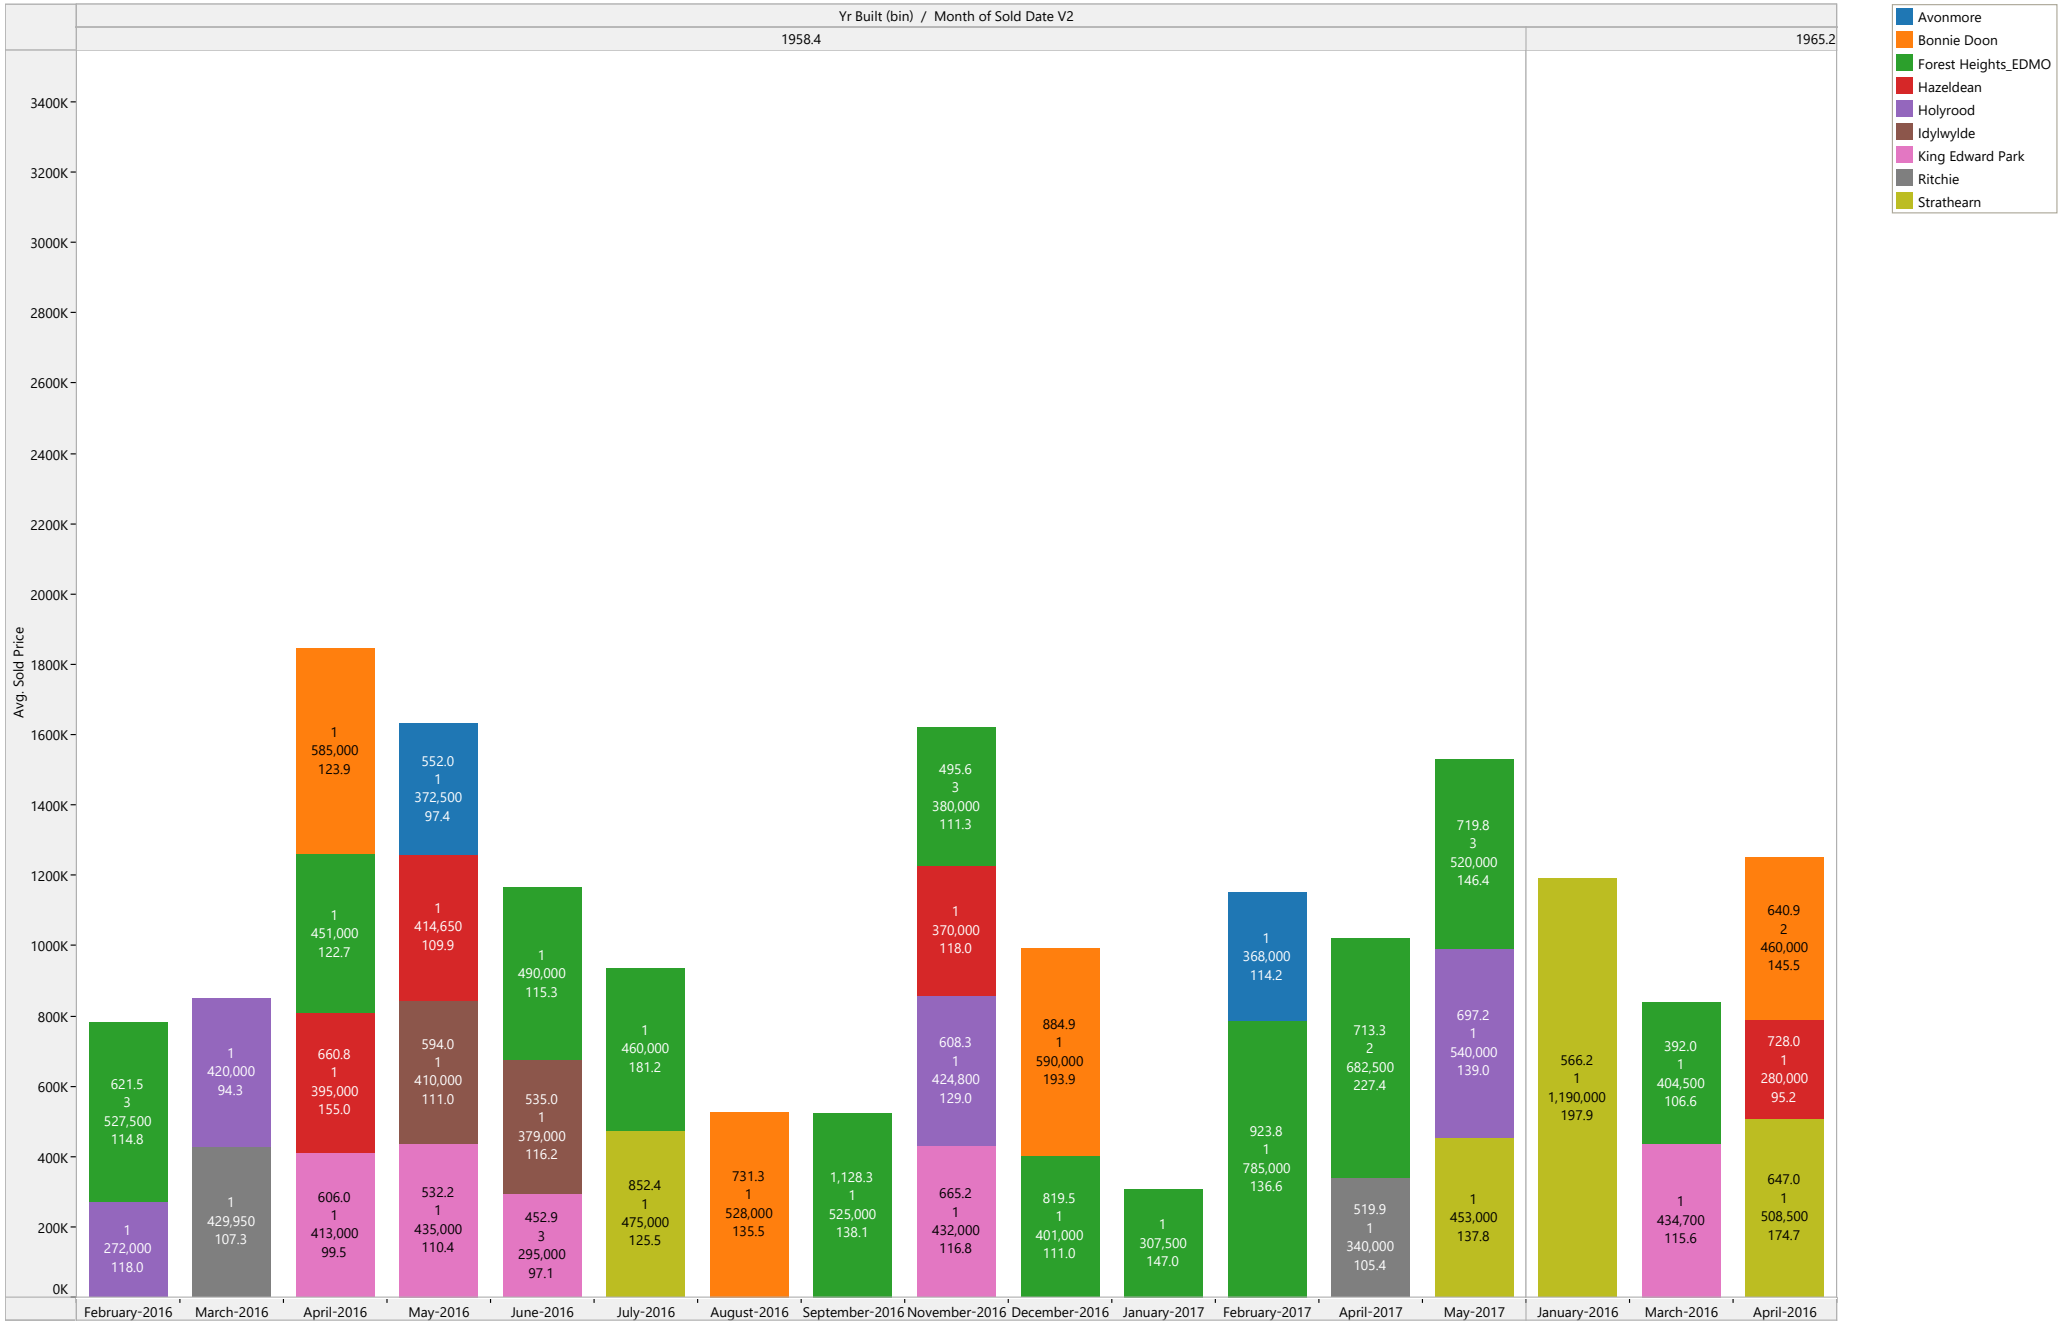

Yr Built (bin) / Month of Sold Date V2  
1944.8

Average of Sold Price for each Sold Date V2 Month broken down by Yr Built (bin). Color shows details about Community. The marks are labeled by average of Lot Sq Metres, count of Address, median of Sold Price and average of Tot Flr Area. The data is filtered on Sold Date V2 Year, which ranges from 2016 to 2017. The view is filtered on Community and Yr Built (bin). The Community filter keeps 9 of 648 members. The Yr Built (bin) filter keeps 1944.8, 1951.6, 1958.4 and 1965.2.

Yr Built (bin) / Month of Sold Date V2

1951.6

Average of Sold Price for each Sold Date V2 Month broken down by Yr Built (bin). Color shows details about Community. The marks are labeled by average of Lot Sq Metres, count of Address, median of Sold Price and average of Tot Flr Area. The data is filtered on Sold Date V2 Year, which ranges from 2016 to 2017. The view is filtered on Community and Yr Built (bin). The Community filter keeps 9 of 648 members. The Yr Built (bin) filter keeps 1944.8, 1951.6, 1958.4 and 1965.2.

Yr Built (bin) / Month of Sold Date V2

1958.4

1965.2

Average of Sold Price for each Sold Date V2 Month broken down by Yr Built (bin). Color shows details about Community. The marks are labeled by average of Lot Sq Metres, count of Address, median of Sold Price and average of Tot Flr Area. The data is filtered on Sold Date V2 Year, which ranges from 2016 to 2017. The view is filtered on Community and Yr Built (bin). The Community filter keeps 9 of 648 members. The Yr Built (bin) filter keeps 1944.8, 1951.6, 1958.4 and 1965.2.