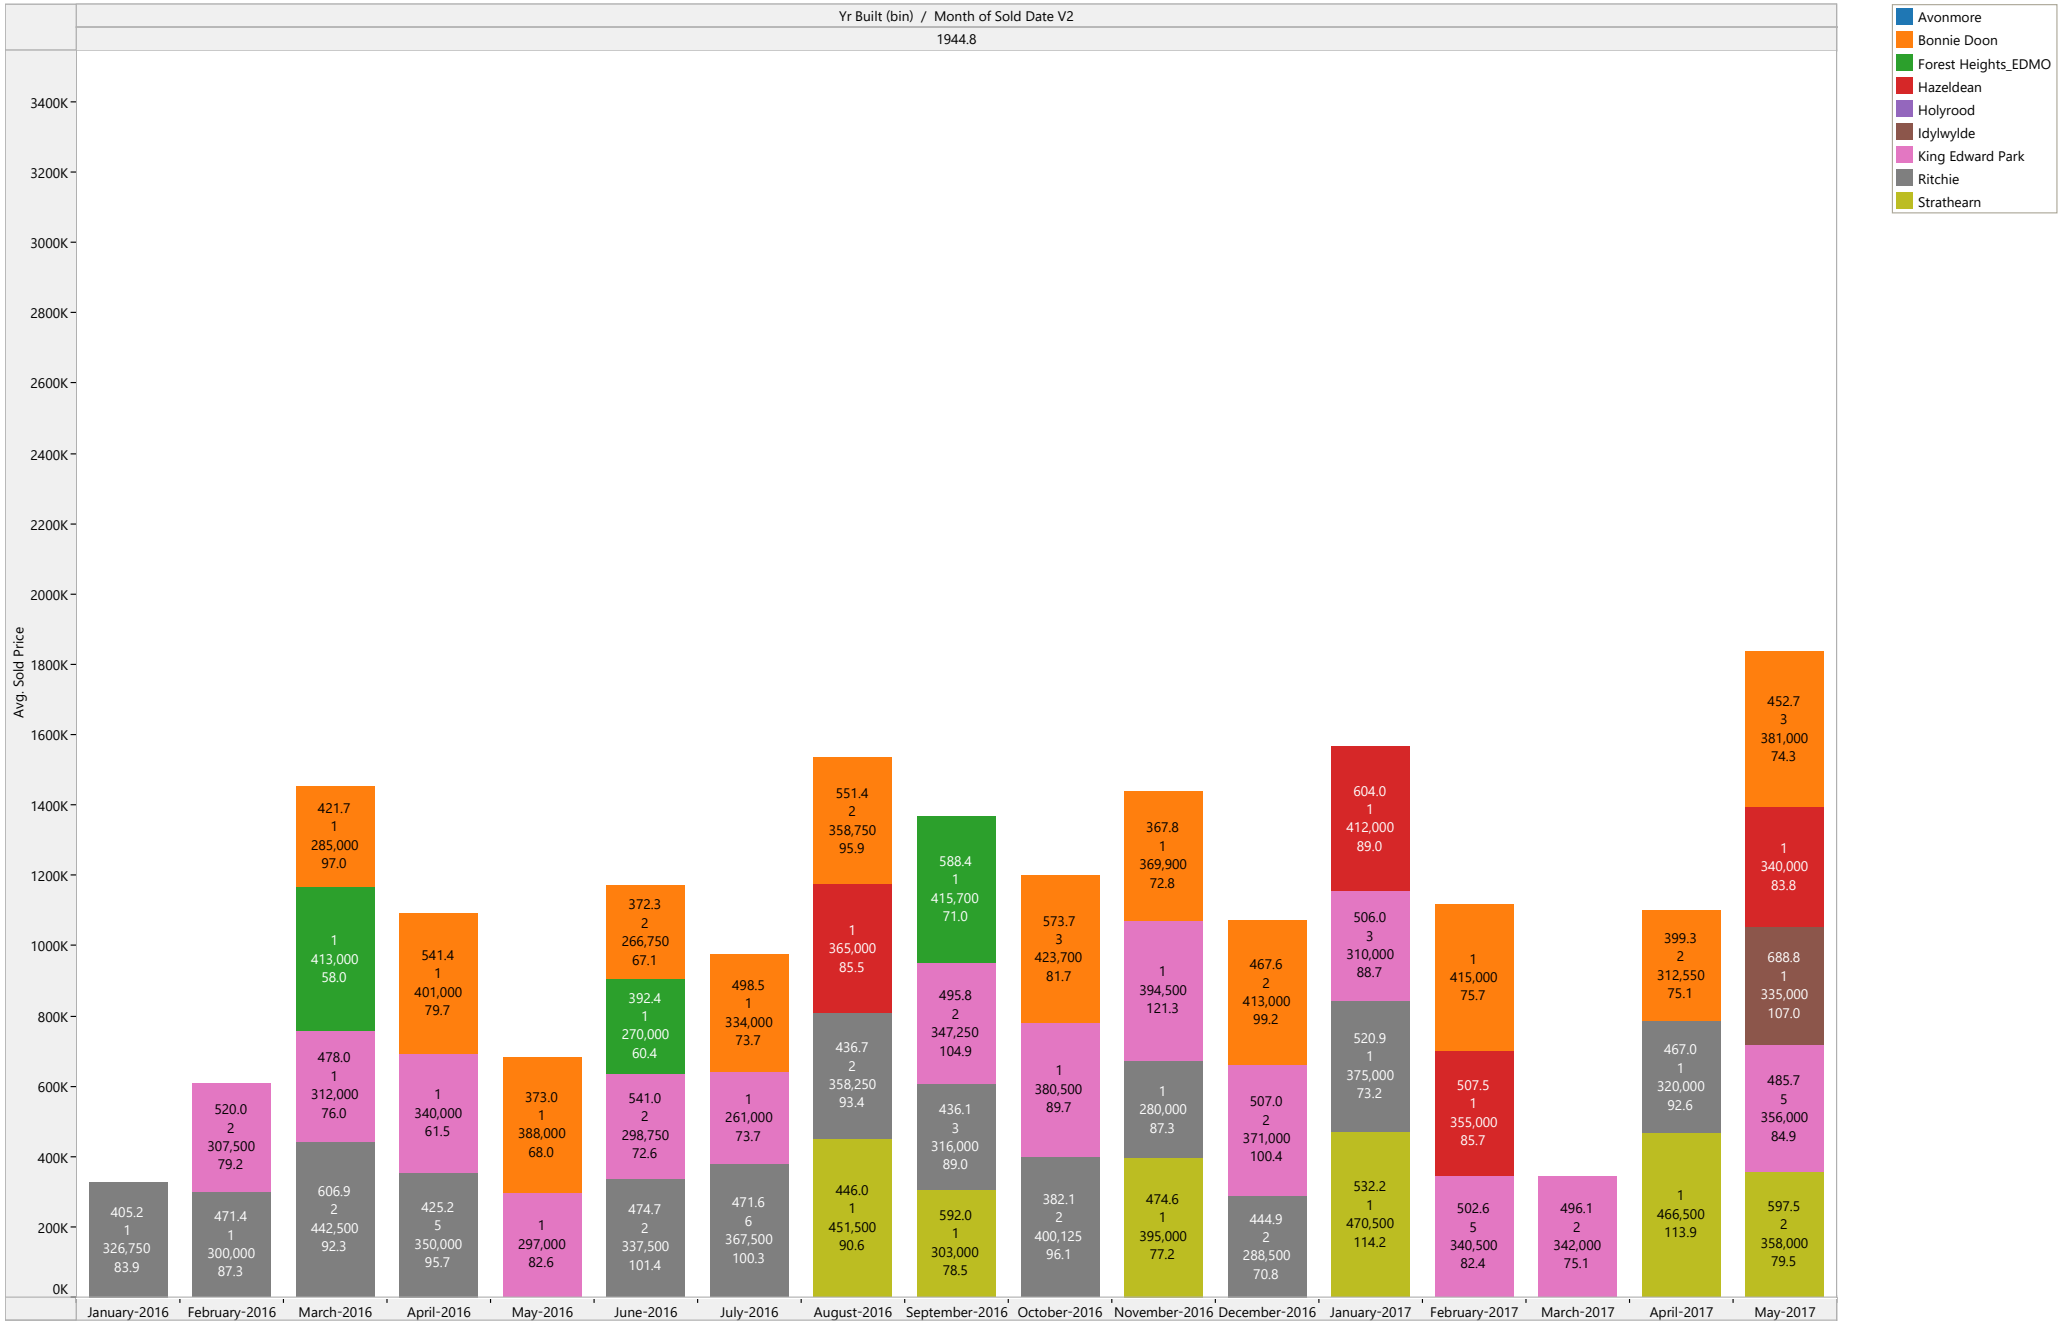

Yr Built (bin) / Month of Sold Date V2  
1944.8

Average of Sold Price for each Sold Date V2 Month broken down by Yr Built (bin). Color shows details about Community. The marks are labeled by average of Lot Sq Metres, count of Address, median of Sold Price and average of Tot Flr Area. The data is filtered on Sold Date V2 Year, which ranges from 2016 to 2017. The view is filtered on Community and Yr Built (bin). The Community filter keeps 9 of 648 members. The Yr Built (bin) filter keeps 1944.8, 1951.6, 1958.4 and 1965.2.

Yr Built (bin) / Month of Sold Date V2

1951.6

Average of Sold Price for each Sold Date V2 Month broken down by Yr Built (bin). Color shows details about Community. The marks are labeled by average of Lot Sq Metres, count of Address, median of Sold Price and average of Tot Flr Area. The data is filtered on Sold Date V2 Year, which ranges from 2016 to 2017. The view is filtered on Community and Yr Built (bin). The Community filter keeps 9 of 648 members. The Yr Built (bin) filter keeps 1944.8, 1951.6, 1958.4 and 1965.2.

Yr Built (bin) / Month of Sold Date V2

1958.4

1965.2

Average of Sold Price for each Sold Date V2 Month broken down by Yr Built (bin). Color shows details about Community. The marks are labeled by average of Lot Sq Metres, count of Address, median of Sold Price and average of Tot Flr Area. The data is filtered on Sold Date V2 Year, which ranges from 2016 to 2017. The view is filtered on Community and Yr Built (bin). The Community filter keeps 9 of 648 members. The Yr Built (bin) filter keeps 1944.8, 1951.6, 1958.4 and 1965.2.